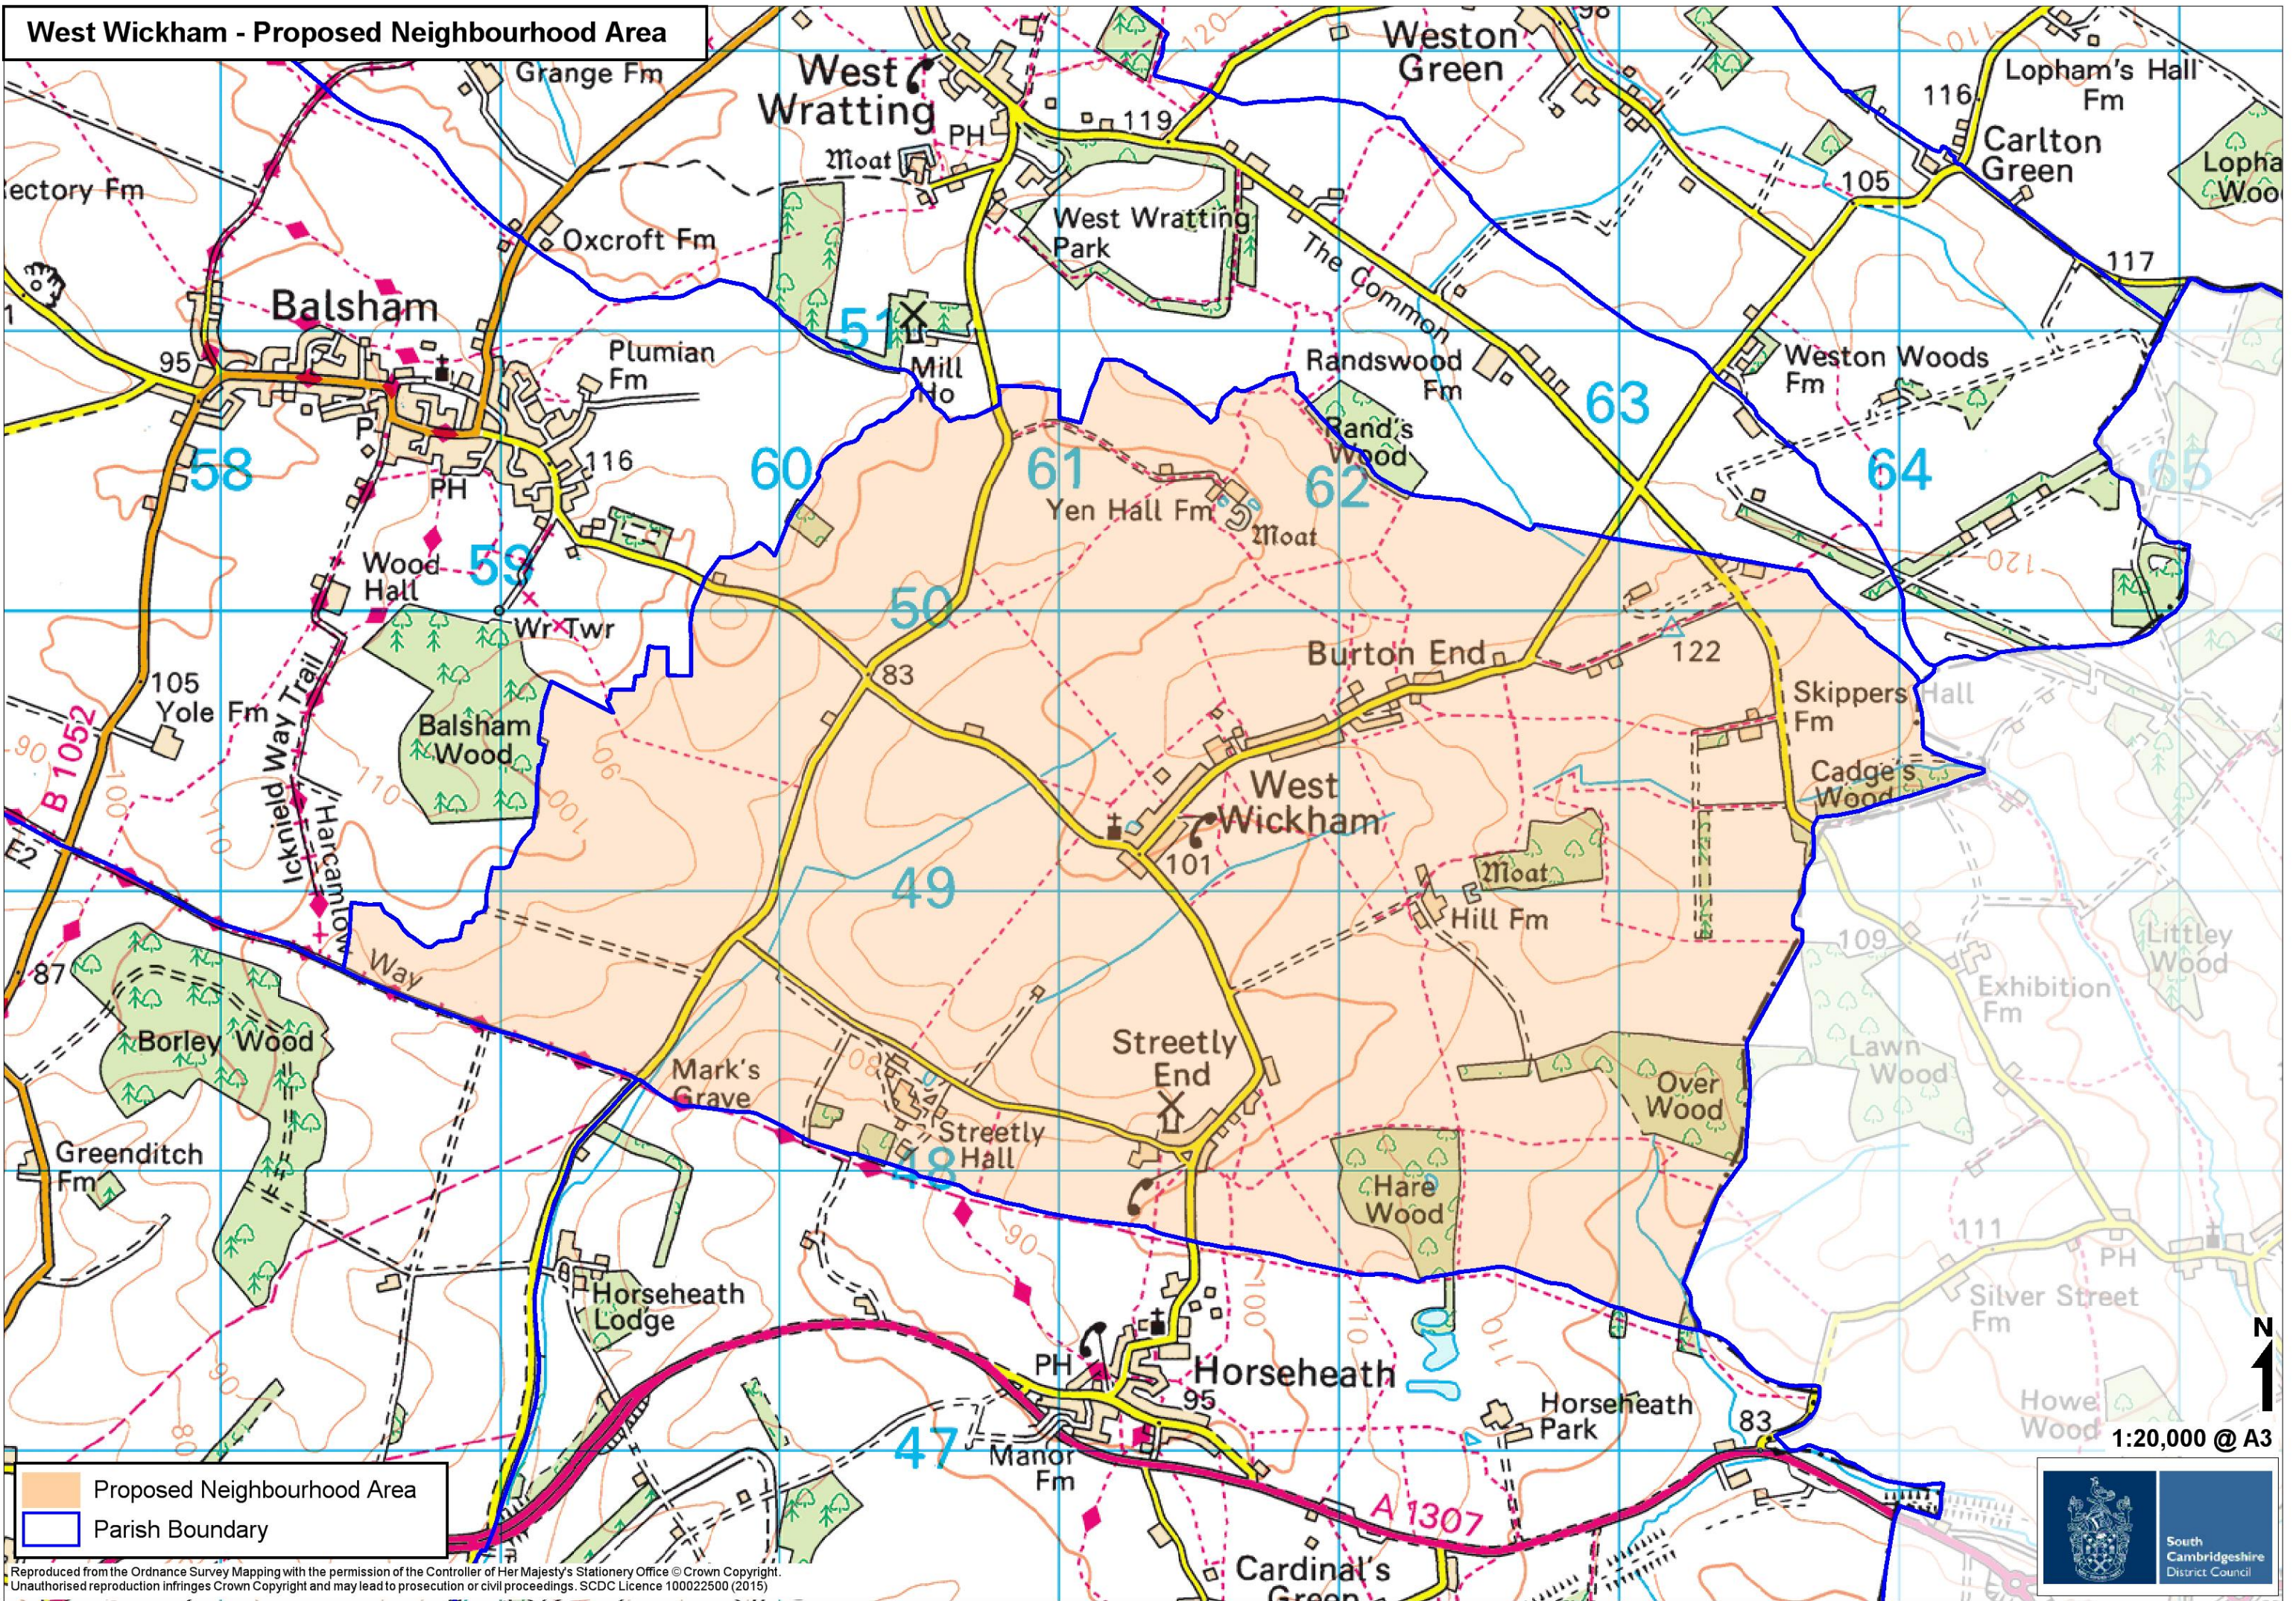

West Wickham - Proposed Neighbourhood Area

Proposed Neighbourhood Area  
Parish Boundary

Reproduced from the Ordnance Survey Mapping with the permission of the Controller of Her Majesty's Stationery Office © Crown Copyright. Unauthorised reproduction infringes Crown Copyright and may lead to prosecution or civil proceedings. SCDC Licence 100022500 (2015)