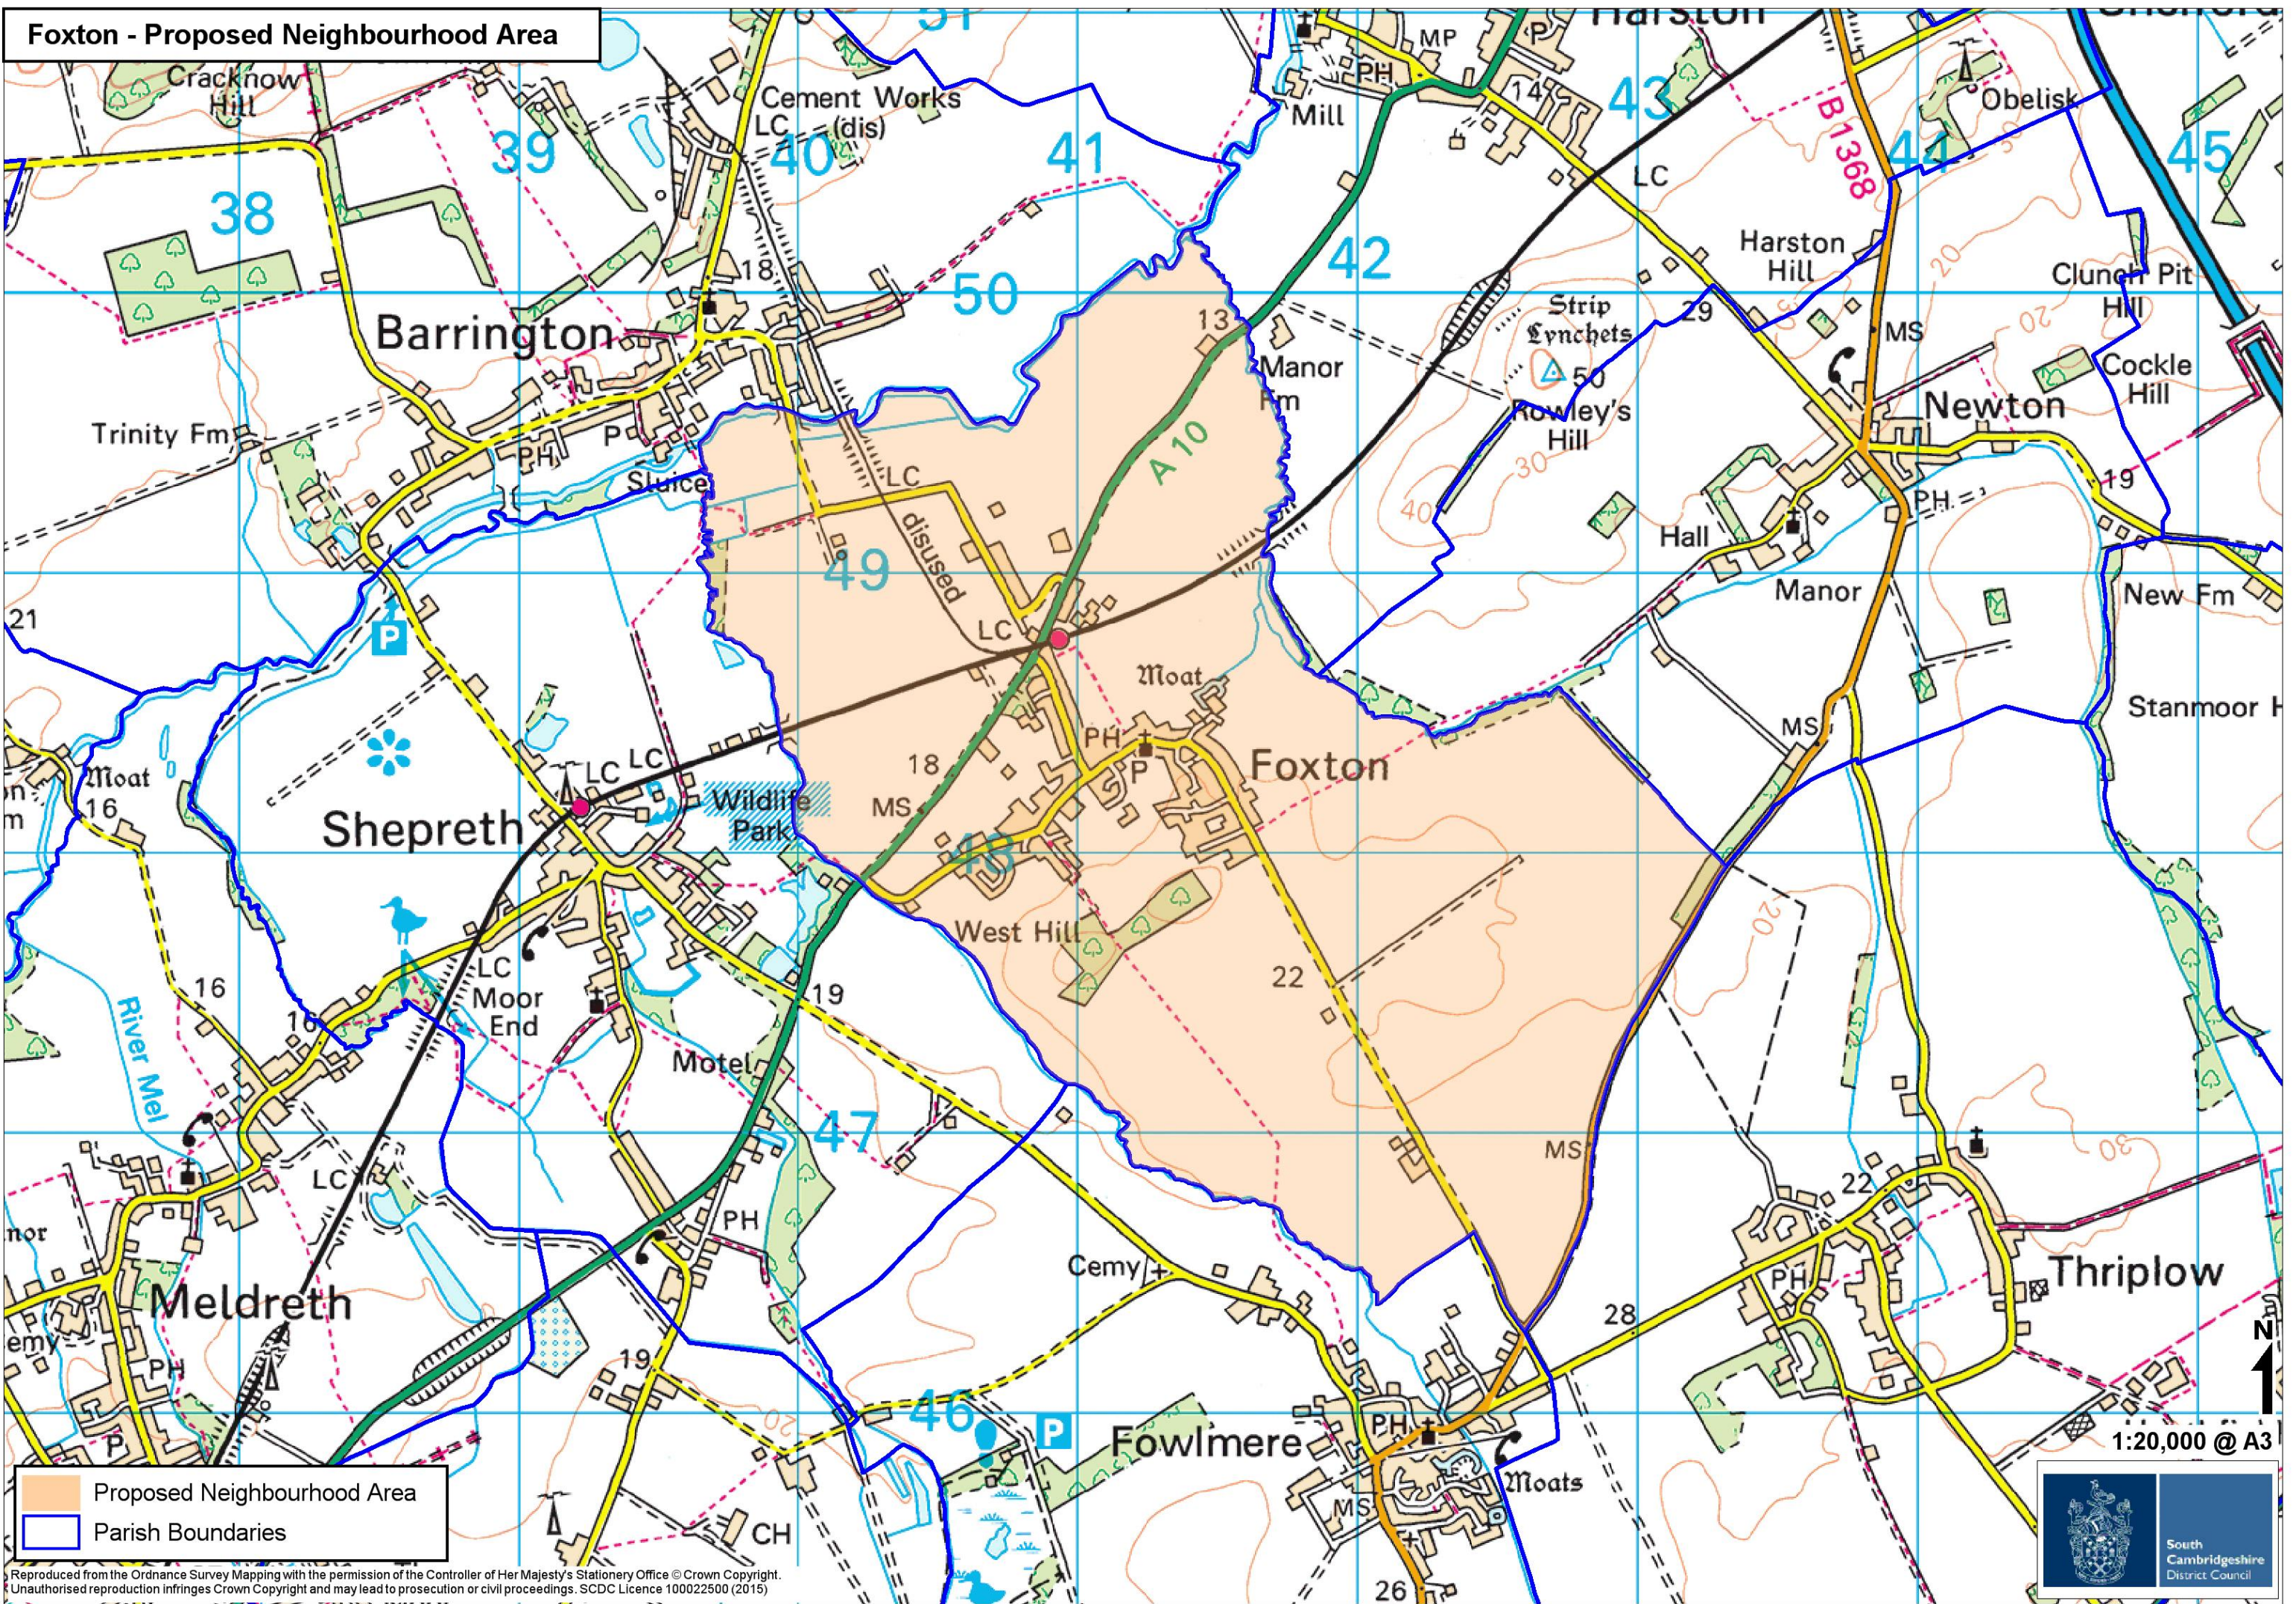

Foxton - Proposed Neighbourhood Area

Proposed Neighbourhood Area
Parish Boundaries

Reproduced from the Ordnance Survey Mapping with the permission of the Controller of Her Majesty's Stationery Office © Crown Copyright. Unauthorised reproduction infringes Crown Copyright and may lead to prosecution or civil proceedings. SCDC Licence 100022500 (2015)