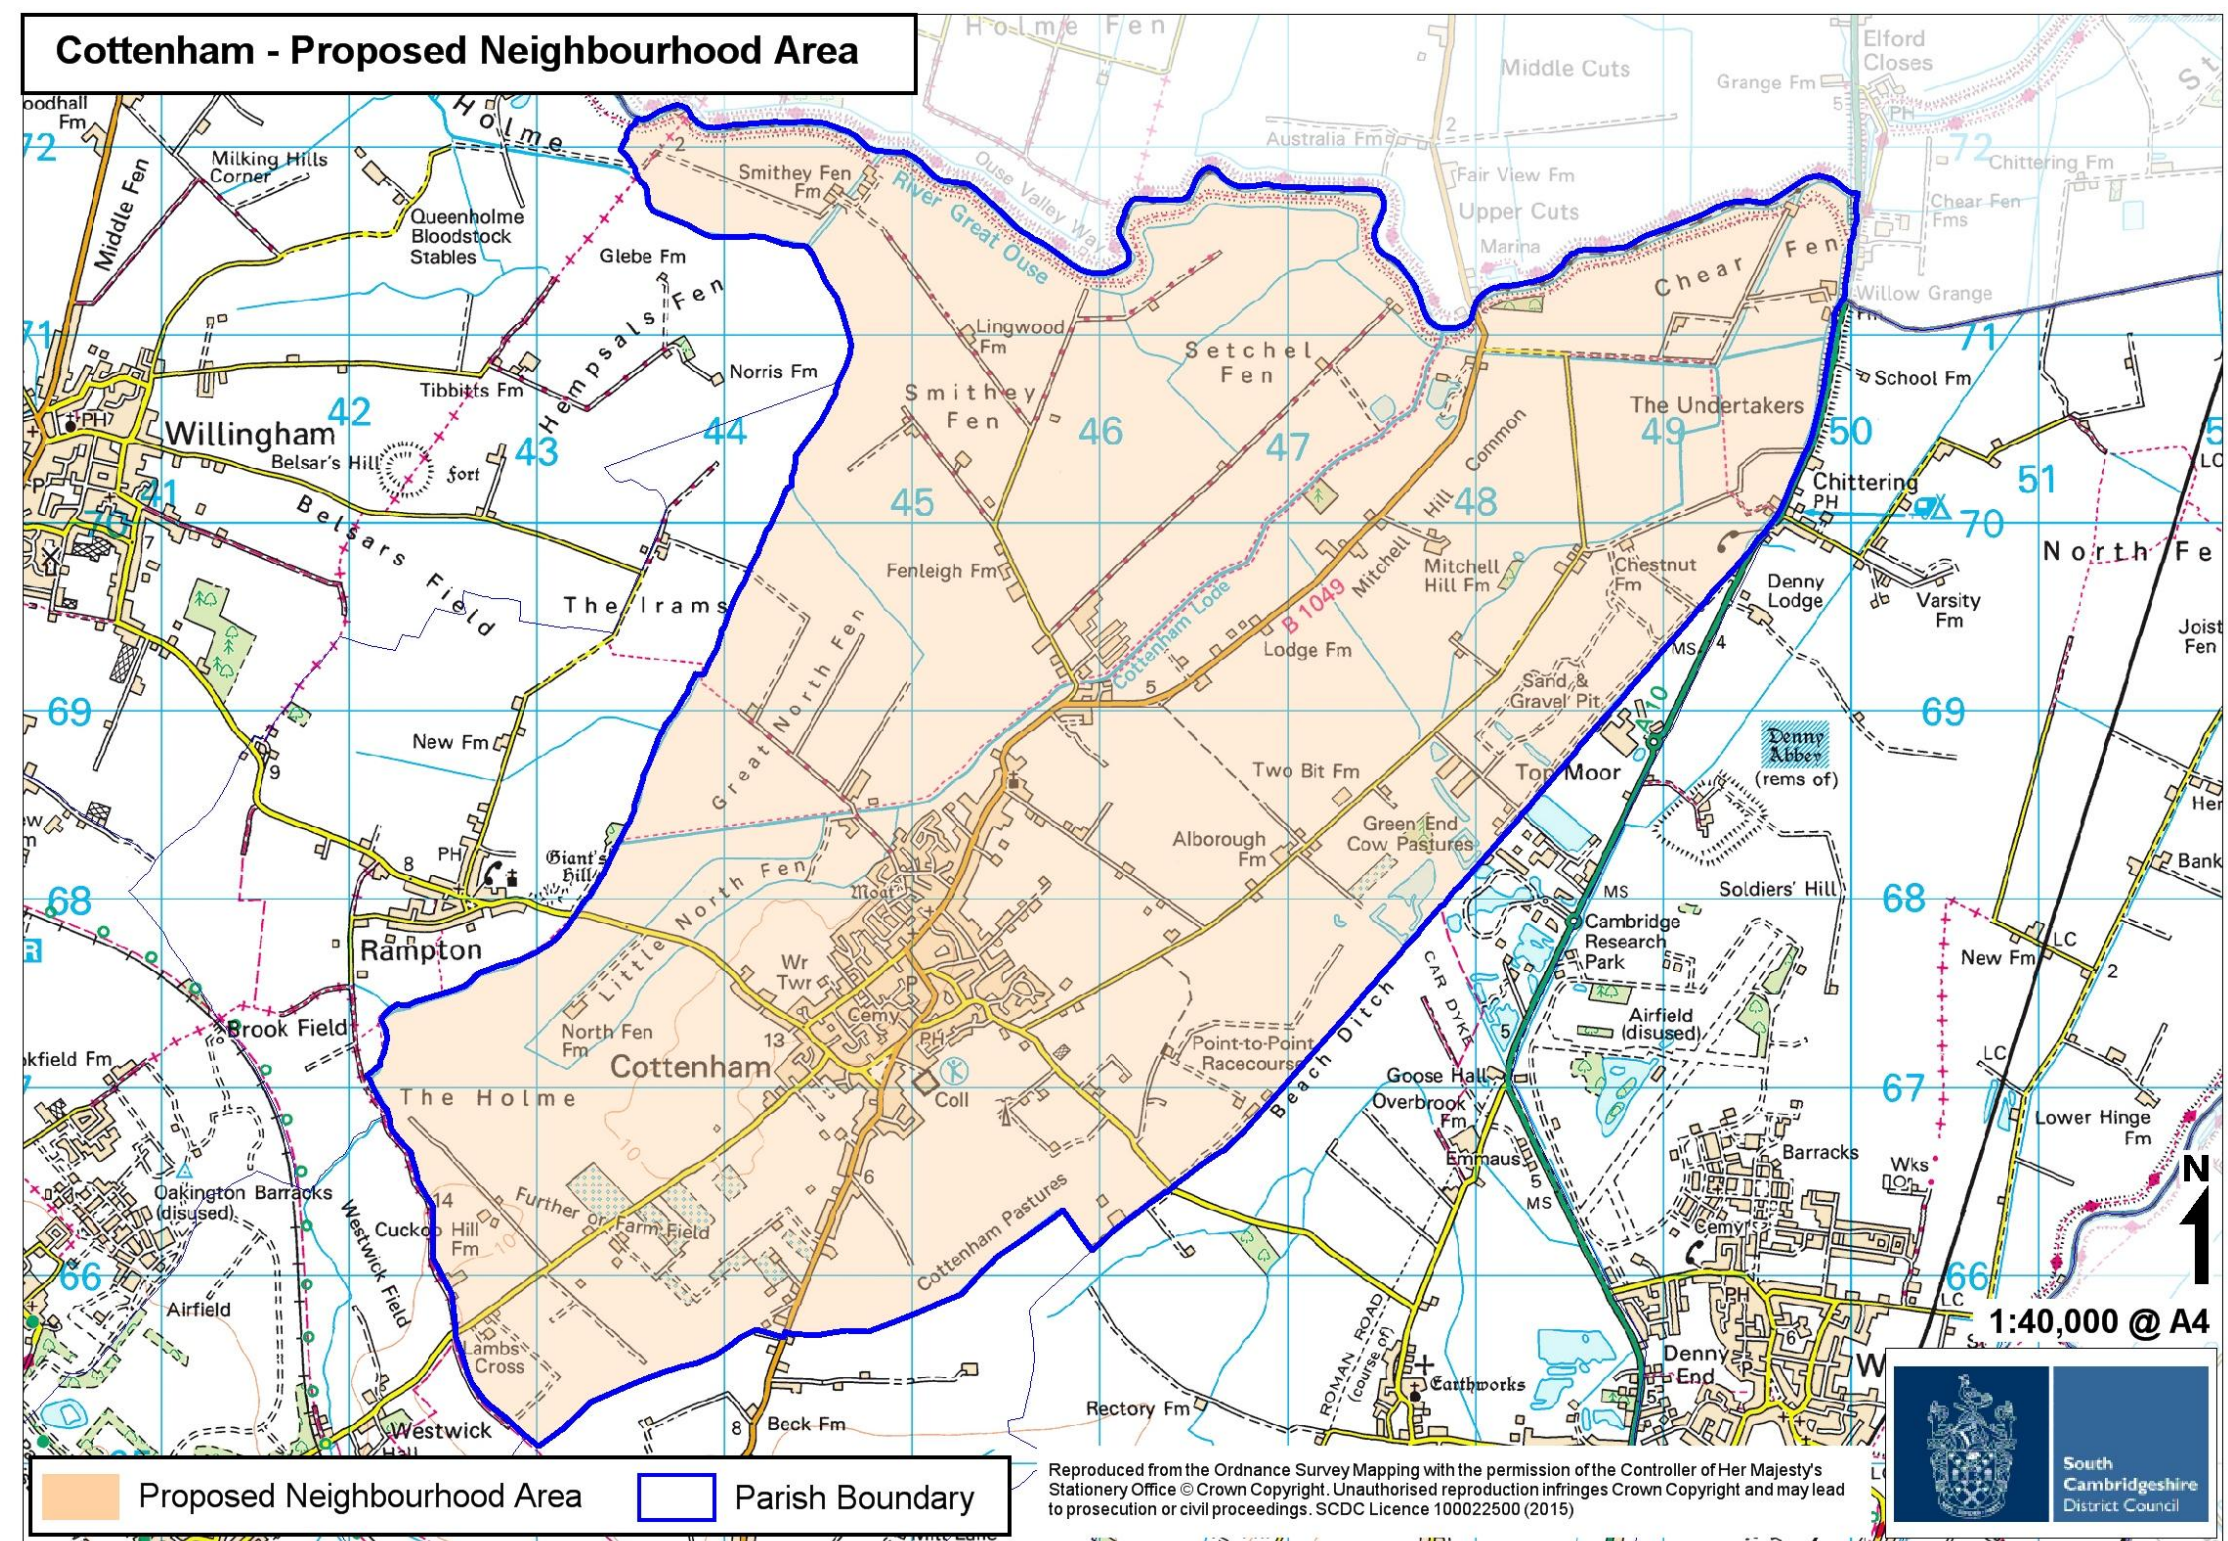

Cottenham - Proposed Neighbourhood Area

Proposed Neighbourhood Area Parish Boundary

Reproduced from the Ordnance Survey Mapping with the permission of the Controller of Her Majesty's Stationery Office © Crown Copyright. Unauthorised reproduction infringes Crown Copyright and may lead to prosecution or civil proceedings. SCDC Licence 100022500 (2015)

1:40,000 @ A4