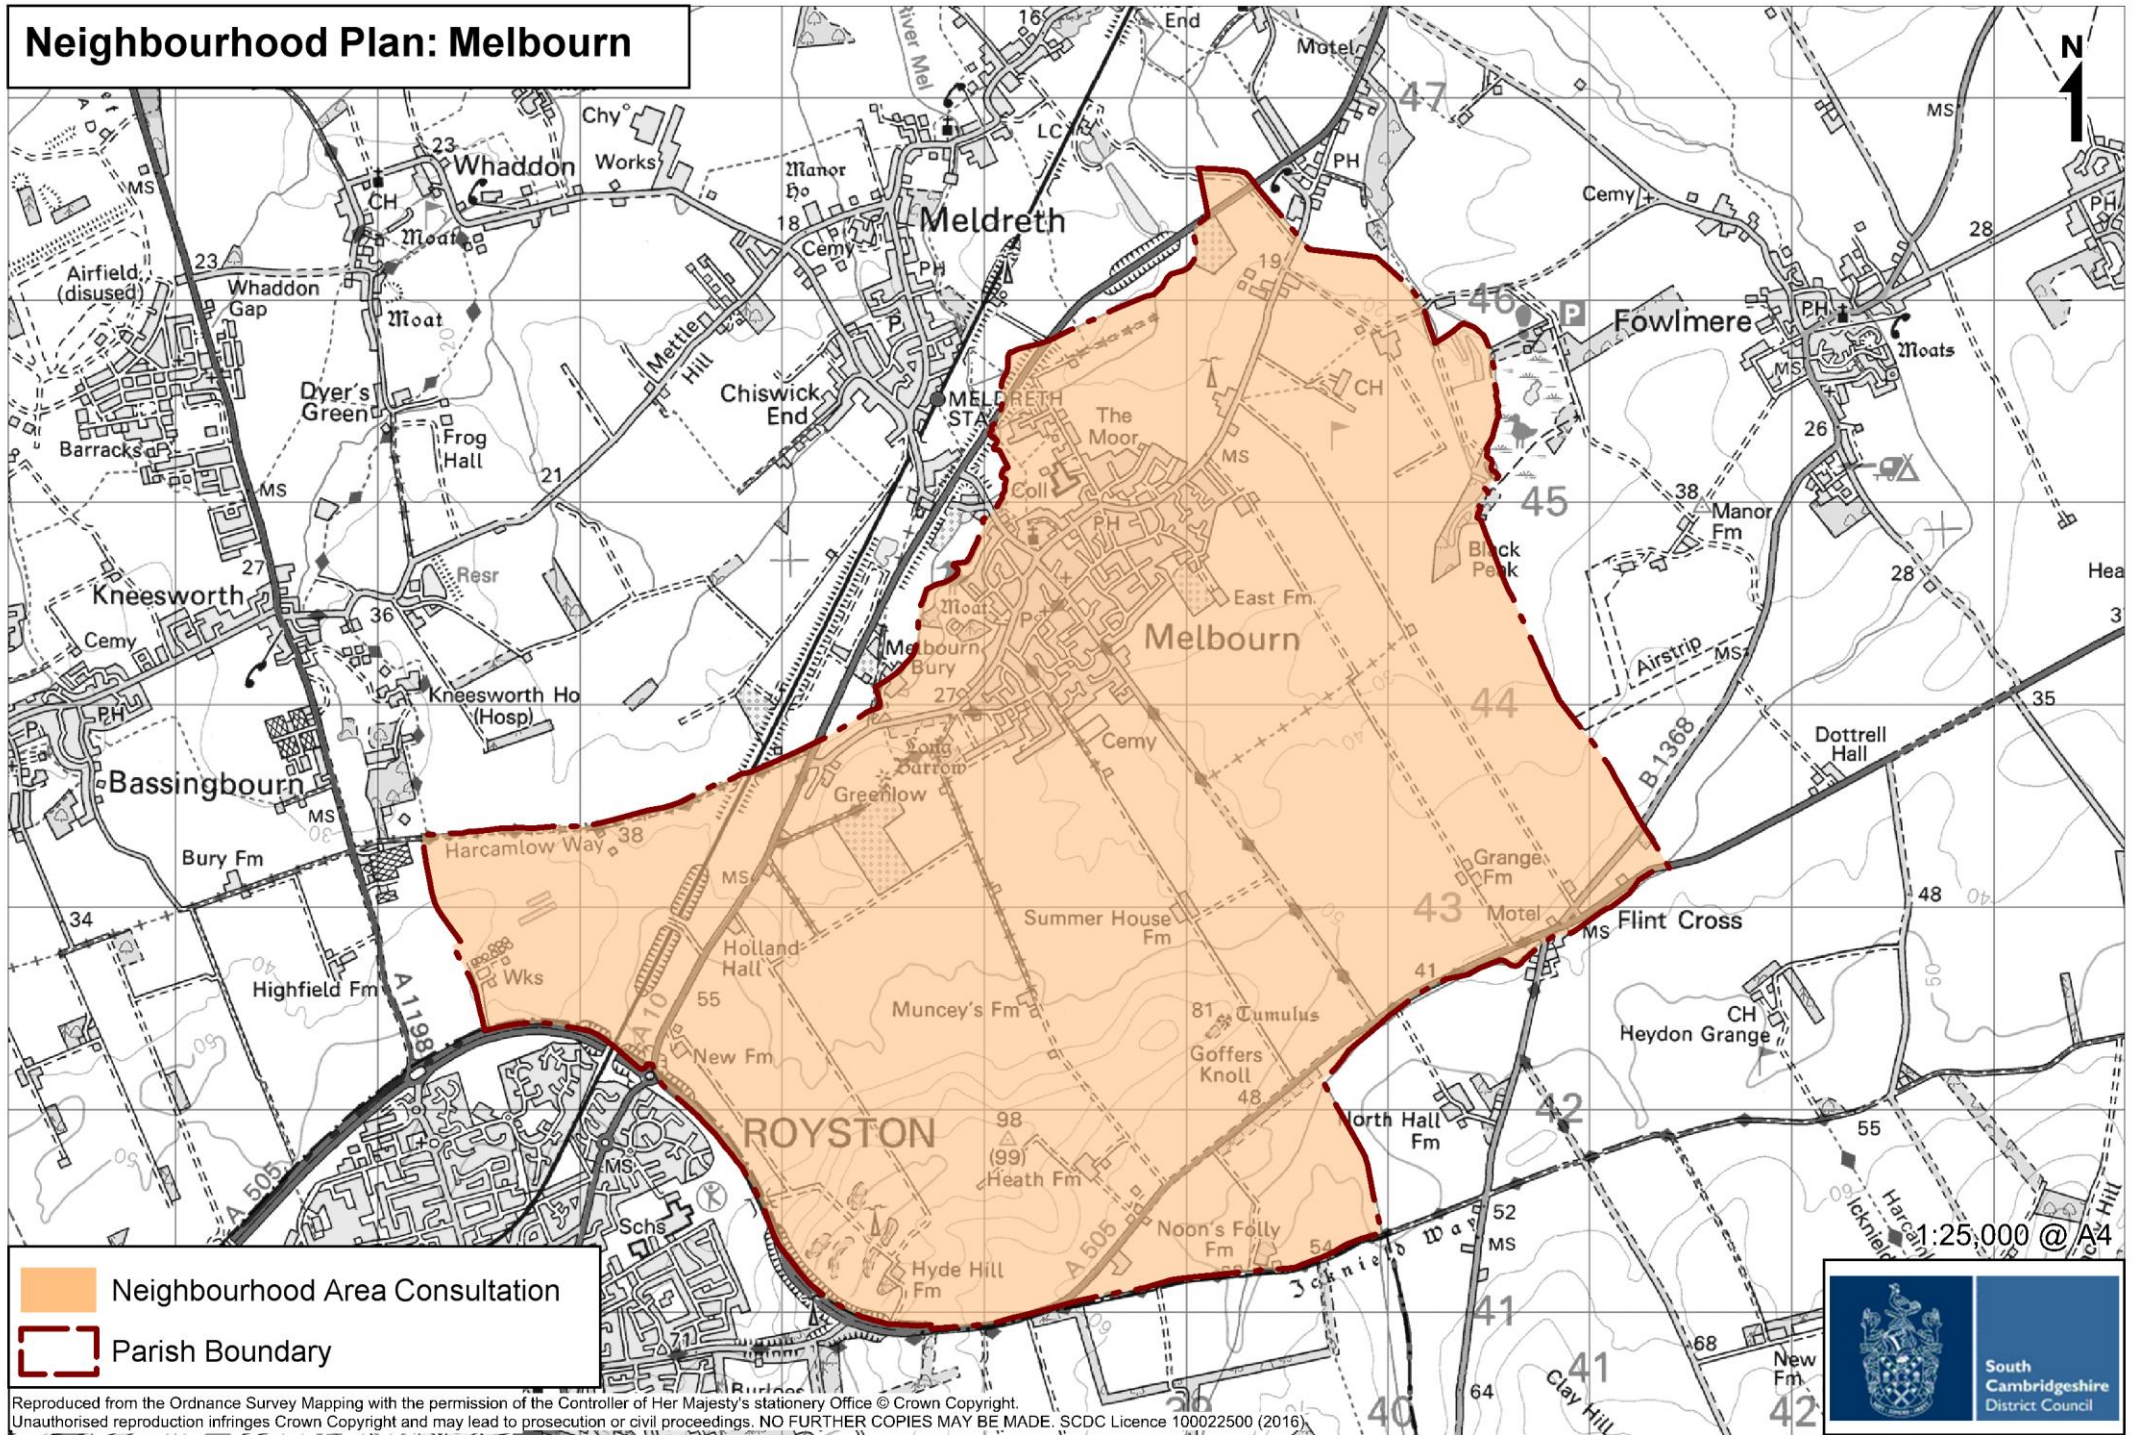

Neighbourhood Plan: Melbourn

-  Neighbourhood Area Consultation
-  Parish Boundary

Reproduced from the Ordnance Survey Mapping with the permission of the Controller of Her Majesty's Stationery Office © Crown Copyright. Unauthorised reproduction infringes Crown Copyright and may lead to prosecution or civil proceedings. NO FURTHER COPIES MAY BE MADE. SCDC Licence 100022500 (2016)