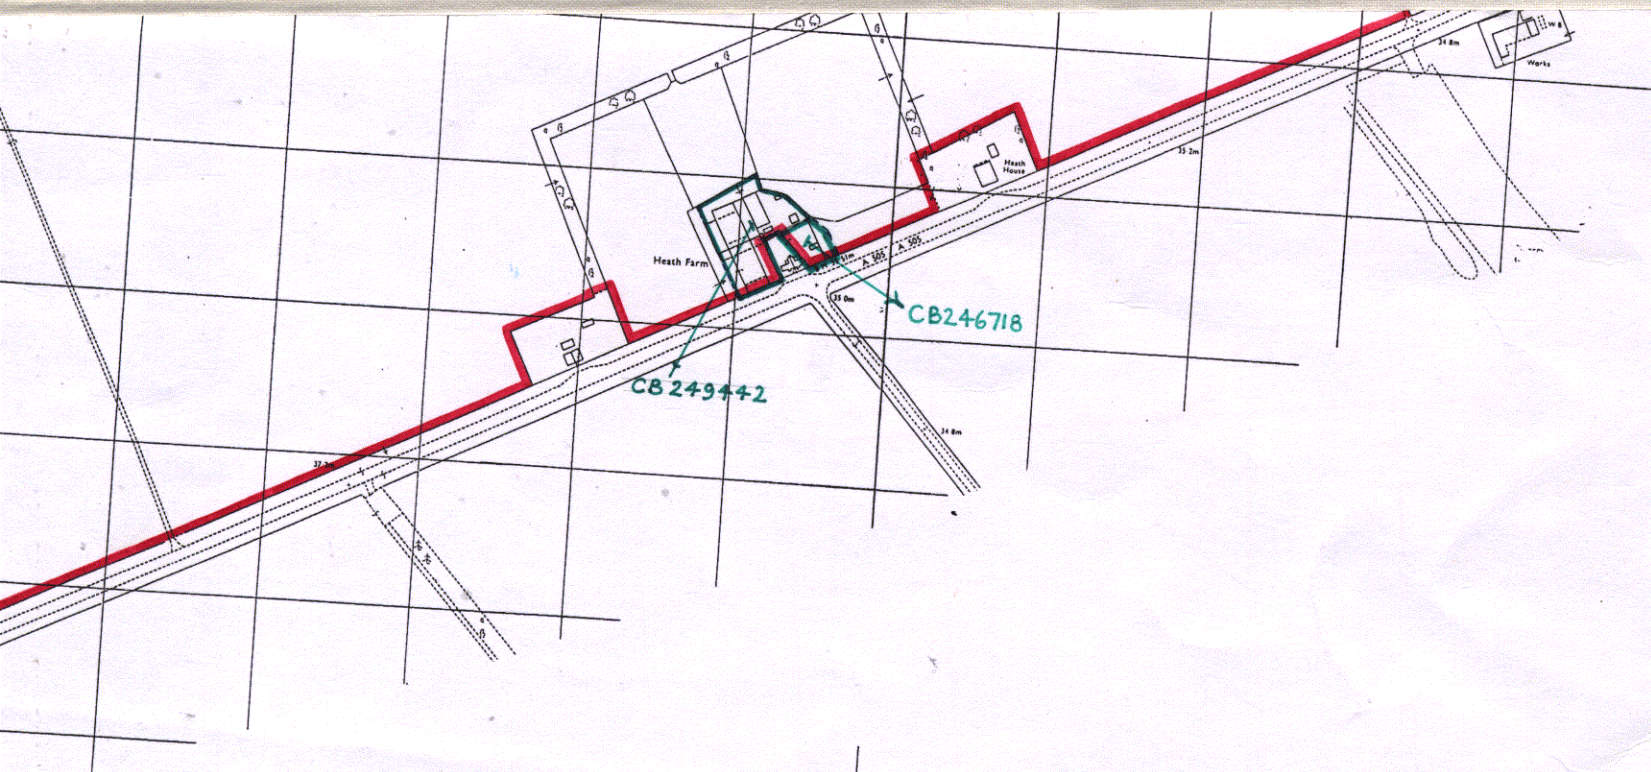

This official copy was delivered electronically and when printed will not be to scale. You can obtain a paper official copy by ordering one from HM Land Registry.

This official copy is issued on 11 February 2020 shows the state of this title plan on 11 February 2020 at 11:46:37. It is admissible in evidence to the same extent as the original (s.67 Land Registration Act 2002). This title plan shows the general position, not the exact line, of the boundaries. It may be subject to distortions in scale. Measurements scaled from this plan may not match measurements between the same points on the ground.

PLAN IN 2 PARTS  
**PART 1**

The boundaries shown by dotted lines have been plotted from the plans on the deeds. The title plan may be updated from later survey information

TL4349

H.M. LAND REGISTRY

TITLE NUMBER

**CB 187897**

ORDNANCE SURVEY  
PLAN REFERENCE

TL4148

Scale 1/5000  
reduced from 1/2500

COUNTY CAMBRIDGESHIRE

DISTRICT SOUTH CAMBRIDGESHIRE

© Crown Copyright

PLAN IN 2 PARTS  
**PART 2**

TL4248  
TL4247

TL4247  
TL4246

10

TL4447 TL4547  
TL4446

TL4446  
TL4445

TL4445  
TL4444

TL4244 | TL4344

TL4344 TL4444