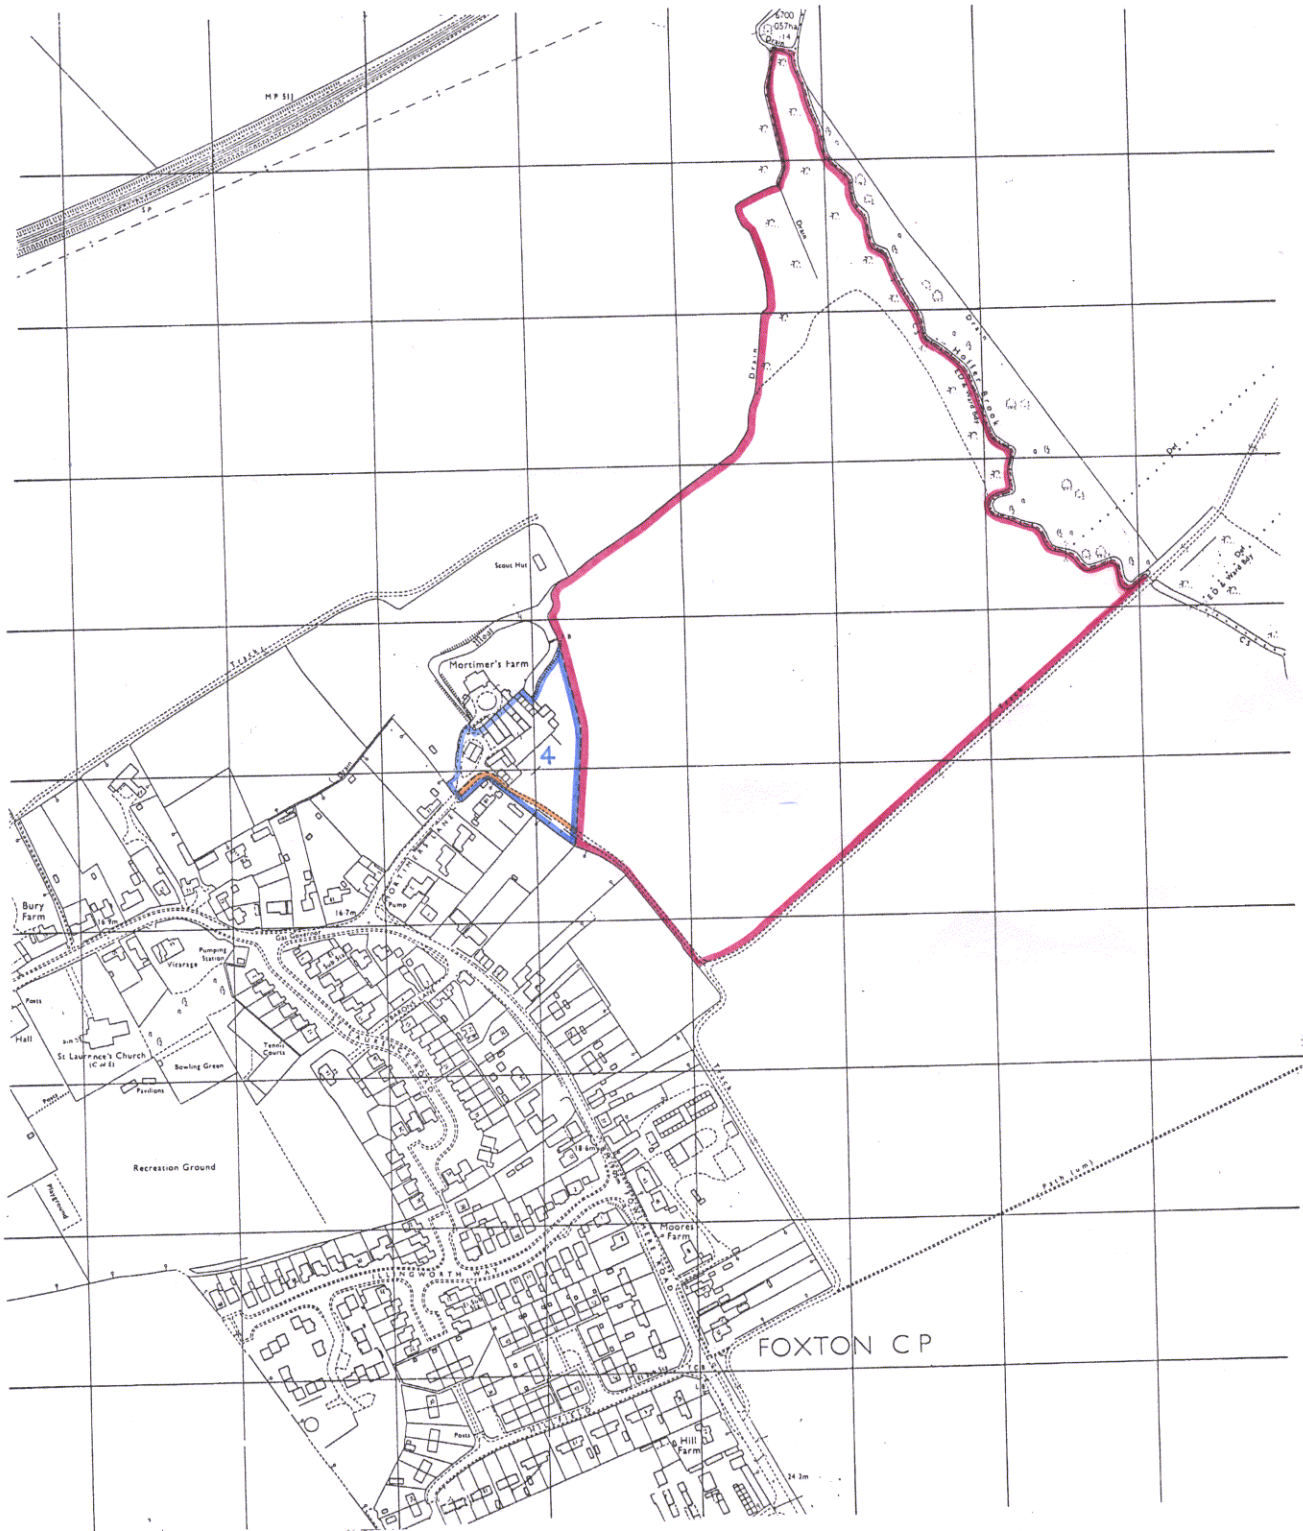

This official copy was delivered electronically and when printed will not be to scale. You can obtain a paper official copy by ordering one from HM Land Registry.

This official copy is issued on 11 February 2020 shows the state of this title plan on 11 February 2020 at 11:46:37. It is admissible in evidence to the same extent as the original (s.67 Land Registration Act 2002). This title plan shows the general position, not the exact line, of the boundaries. It may be subject to distortions in scale. Measurements scaled from this plan may not match measurements between the same points on the ground.

H.M. LAND REGISTRY		TITLE NUMBER
		<b>CB 187897</b>
ORDNANCE SURVEY PLAN REFERENCE	TL4148, TL4244, TL4245, TL4246, TL4247, TL4248, TL4344, TL4345, TL4346, TL4347, TL4348, TL4349, TL4444, TL4445, TL4446, TL4447, TL4547.	Scale 1/5000 reduced from 1/2500
COUNTY CAMBRIDGESHIRE	DISTRICT SOUTH CAMBRIDGESHIRE	© Crown Copyright

PLAN IN 2 PARTS  
**PART 1**

The boundaries shown by dotted lines have been plotted from the plans on the deeds. The title plan may be updated from later survey information

TL4349

H.M. LAND REGISTRY

TITLE NUMBER

**CB 187897**

ORDNANCE SURVEY  
PLAN REFERENCE

TL4148

Scale 1/5000  
reduced from 1/2500

COUNTY CAMBRIDGESHIRE

DISTRICT SOUTH CAMBRIDGESHIRE

© Crown Copyright

PLAN IN 2 PARTS  
**PART 2**