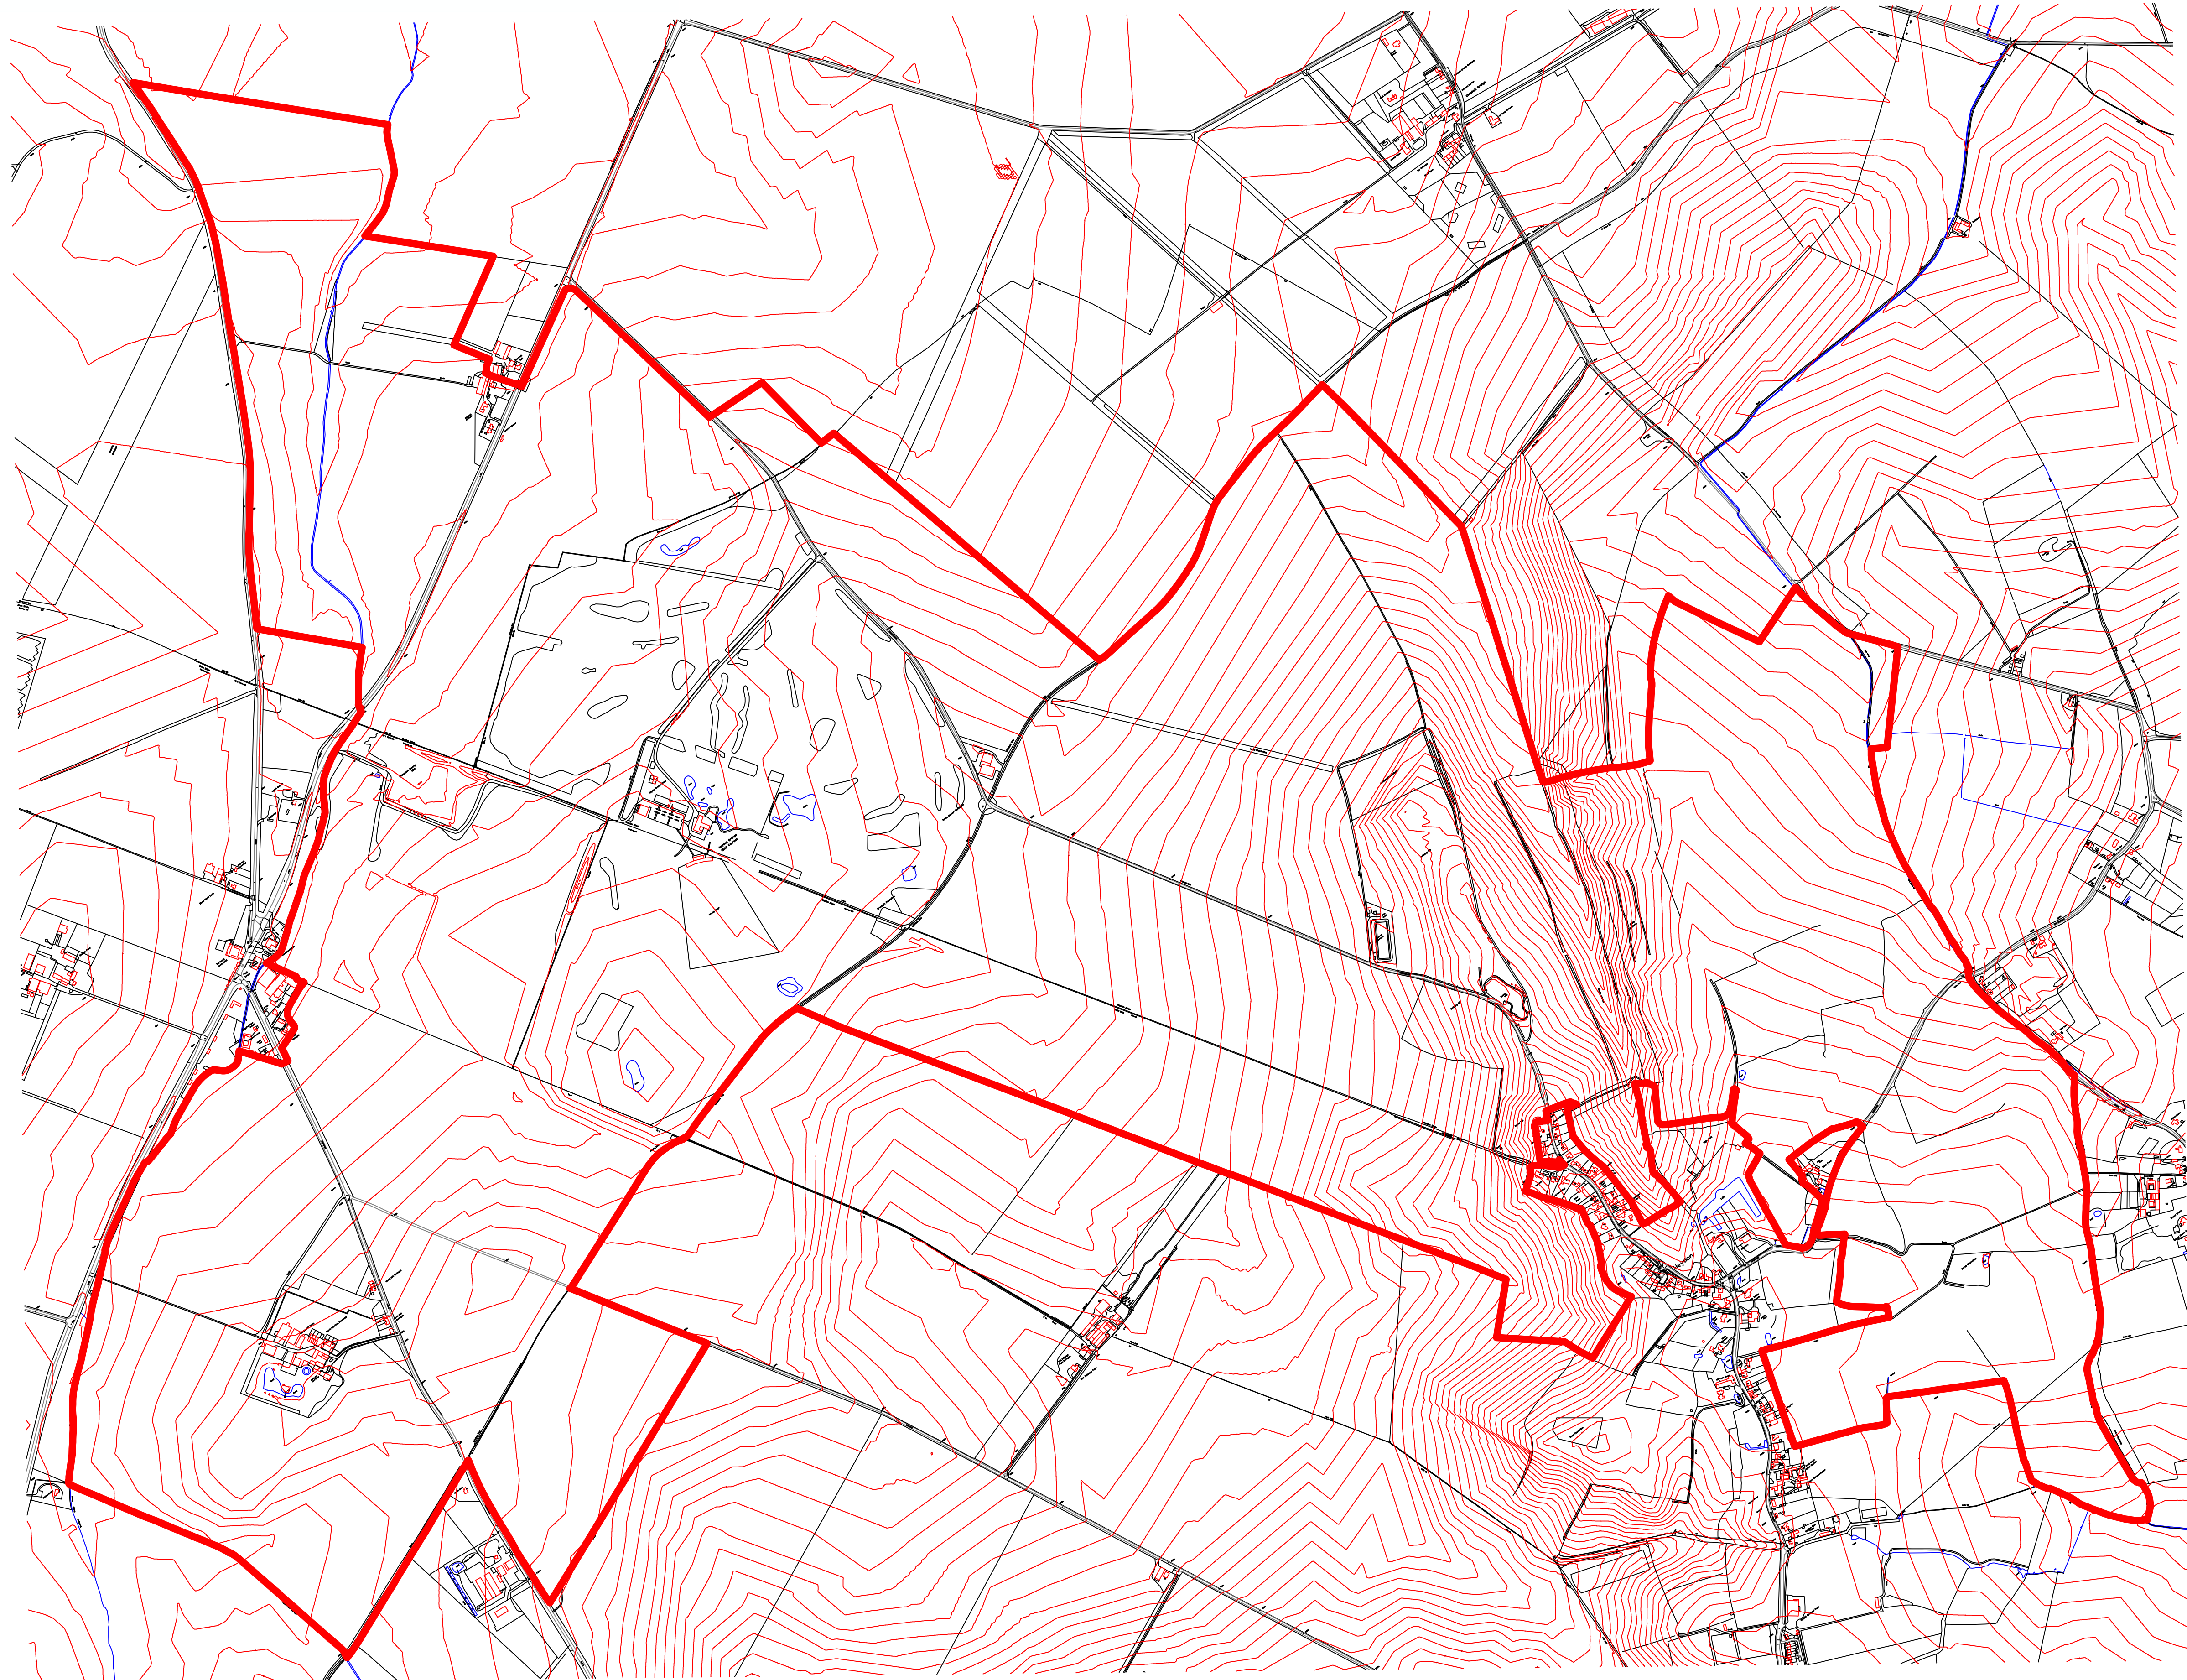

LOCATION PLAN. 1:1000

Revision: _____ By Approved _____

OFFERING IMAGINATIVE DESIGN SOLUTIONS TO ALL

Project:
PROPOSED LARGE DEVELOPMENT AT LAND TO
HEYDON GRANGE
HEYDON
HERTS.

Drawing Title:
LOCATION PLAN

Scale: 1:1000	Date: MARCH 2018	Drawn: PB

Project No: 1111	Drawing No: 103	Revision:

Any revisions to the plans or separate specification can only be carried out by JK Architecture