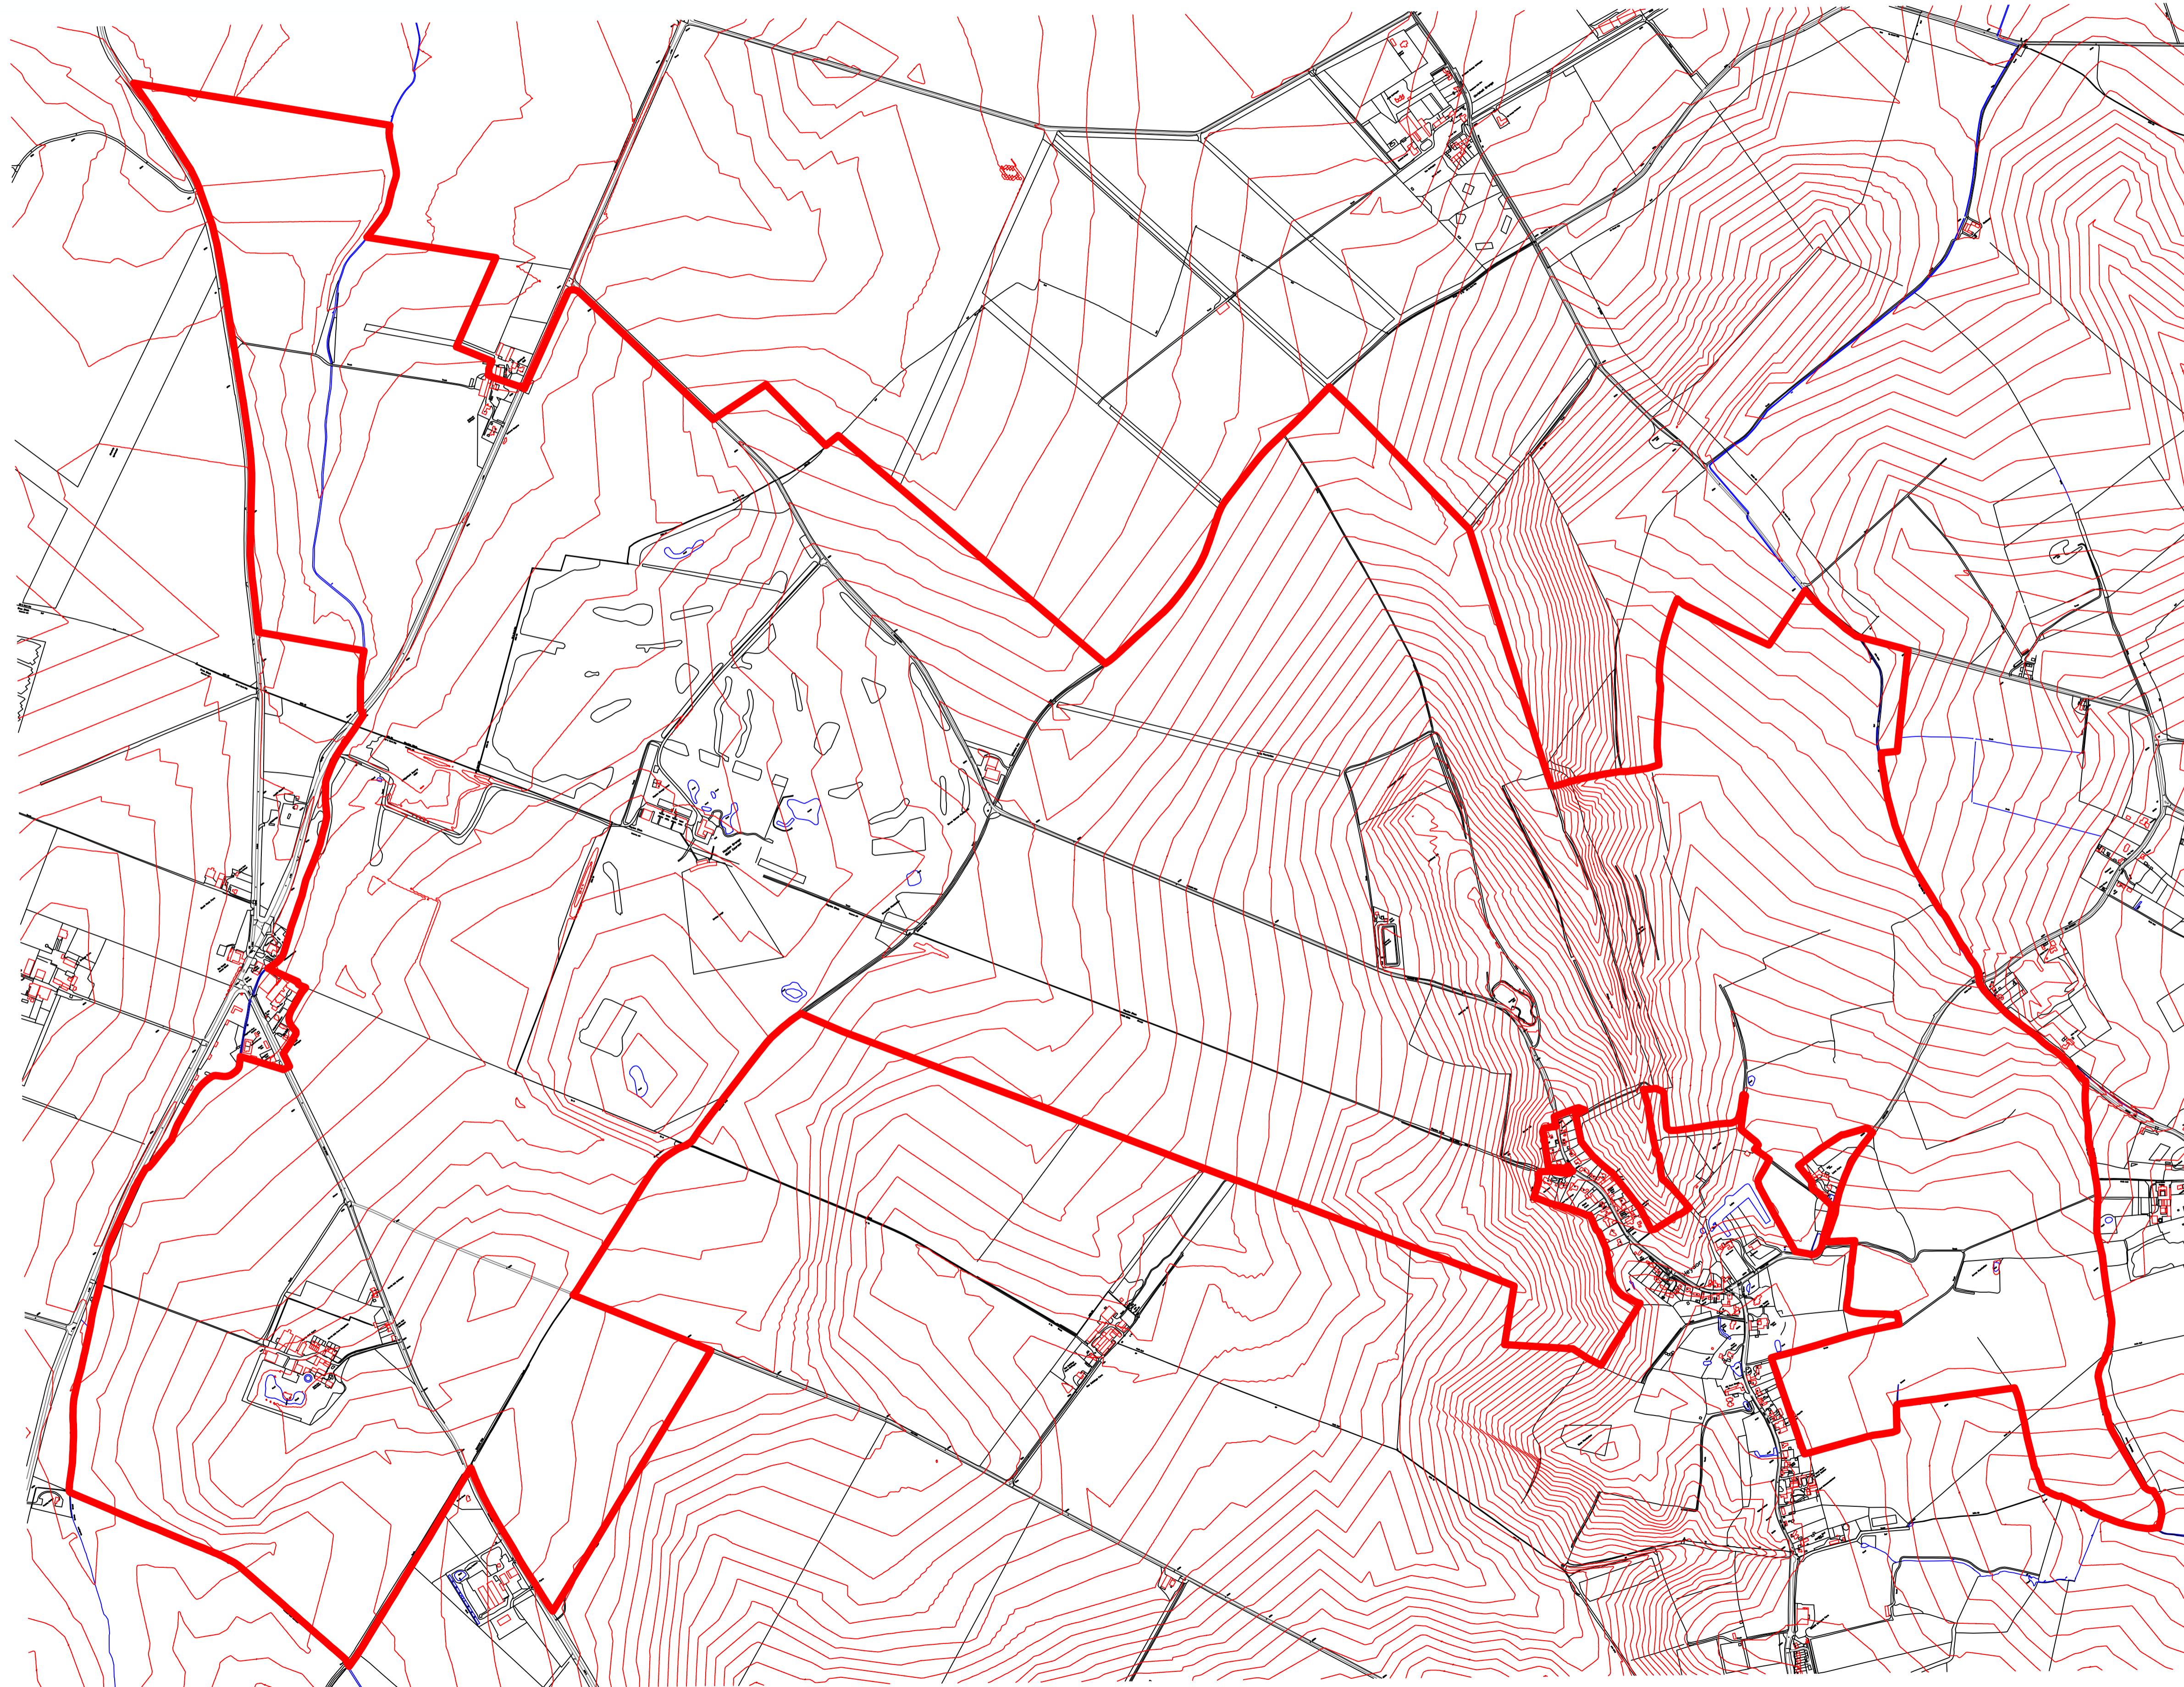

LOCATION PLAN. 1:1000

Revision: _____ By Approved _____

OFFERING IMAGINATIVE DESIGN SOLUTIONS TO ALL

Project:
PROPOSED LARGE DEVELOPMENT AT LAND TO
HEYDON GRANGE
HEYDON
HERTS.
Drawing Title:
LOCATION PLAN

Scale: 1:1000	Date: MARCH 2019	Drawn: PB
Project No: 1112	Drawing No: 102	Revision:

Copyright JK Architecture. All dimensions to be verified on site.

Any revisions to the plans or separate specification can only be carried out by JK Architecture