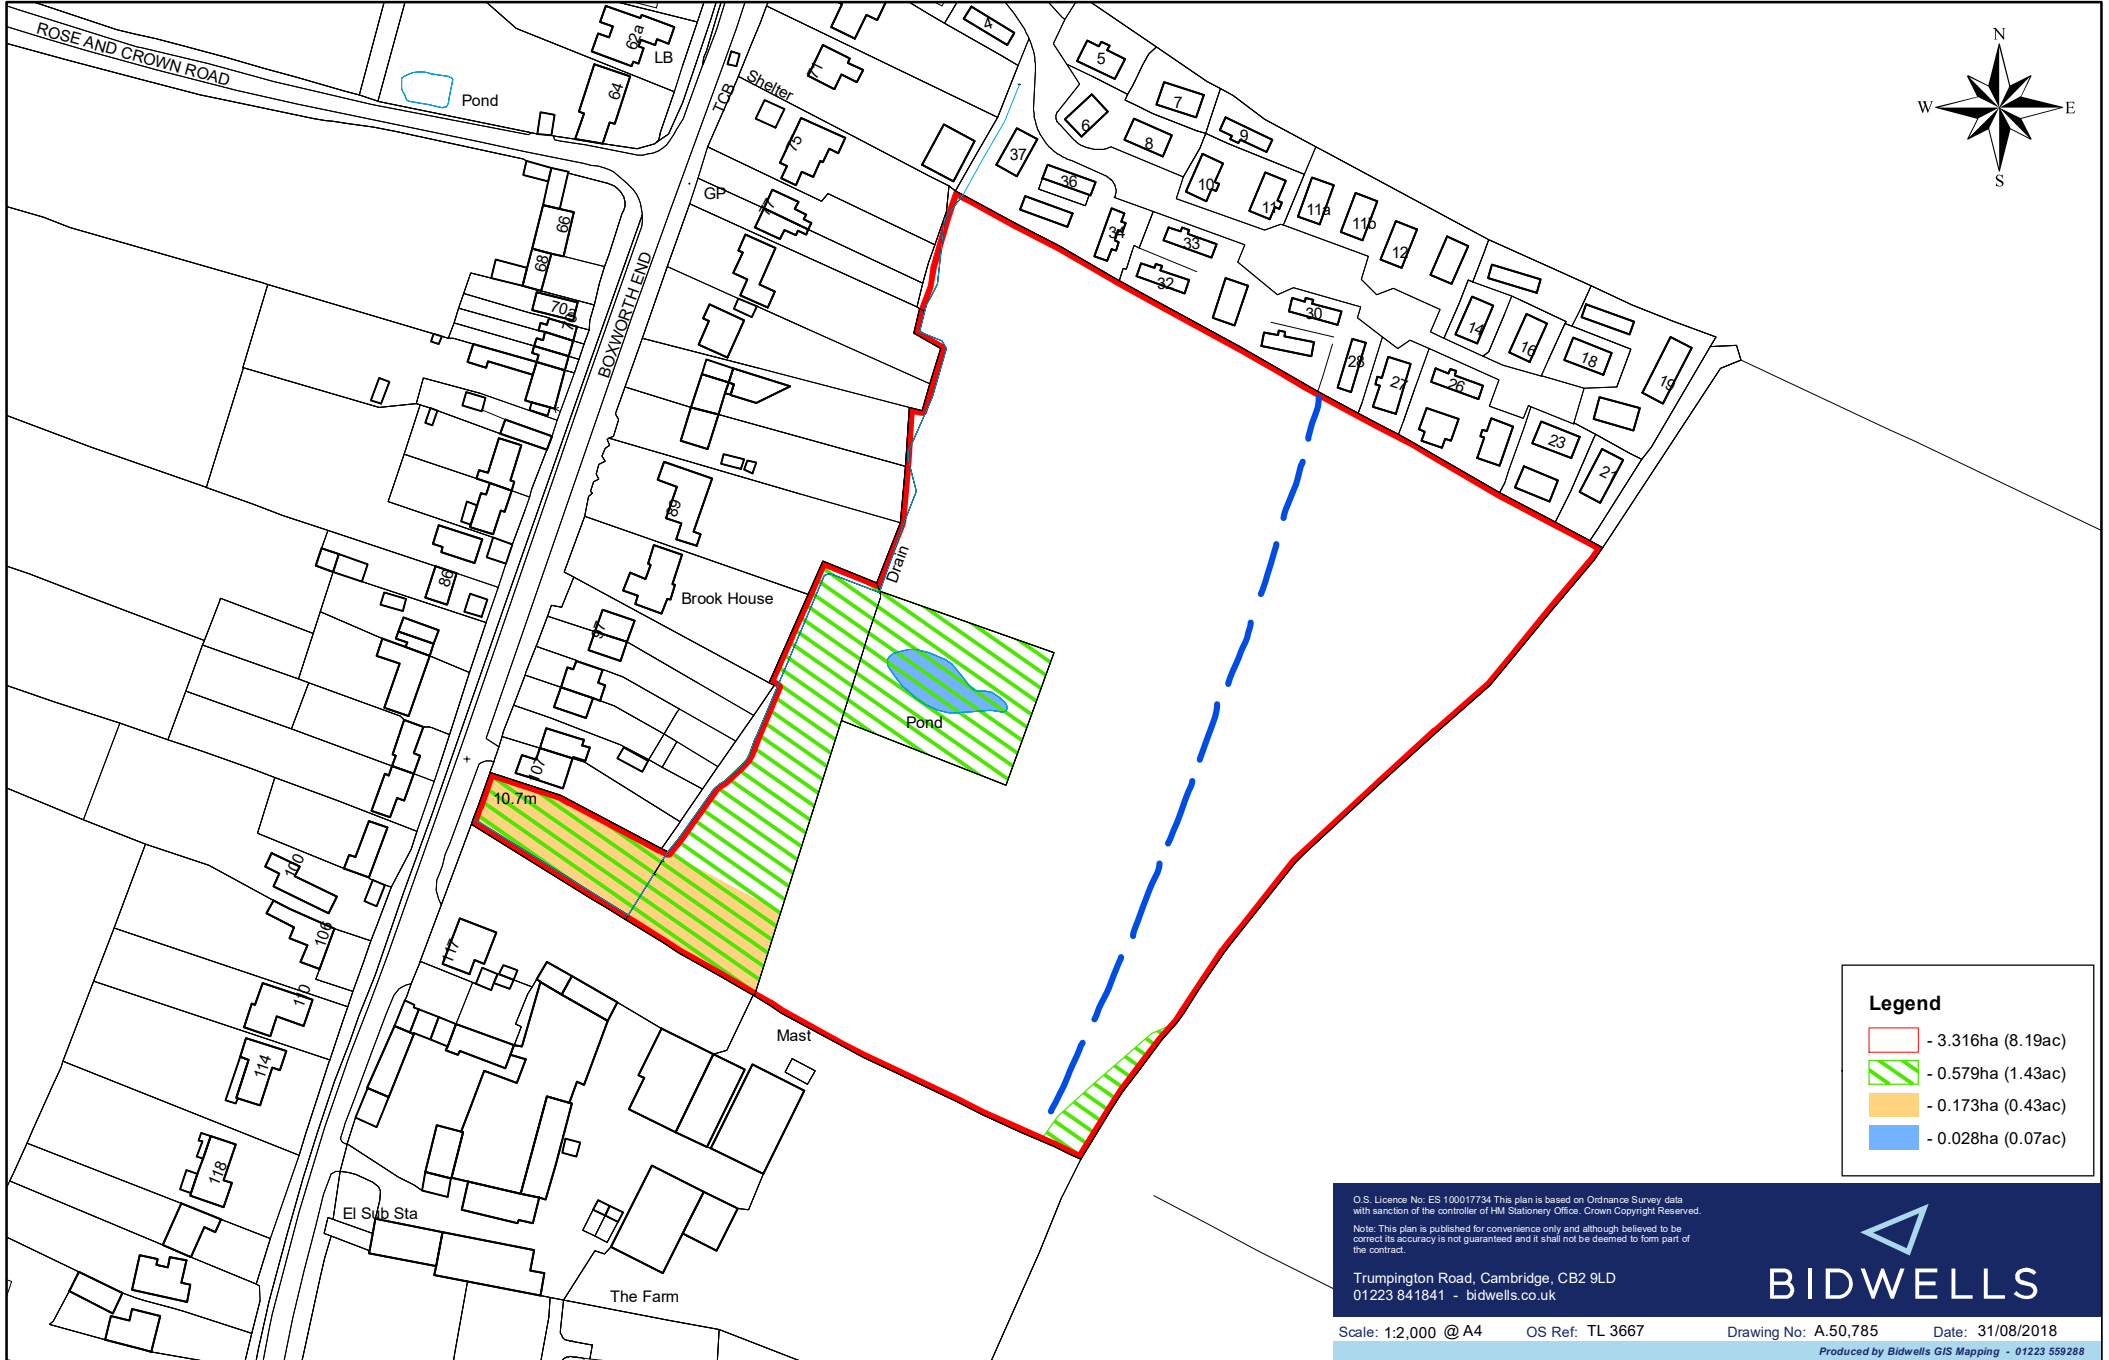

Land East of Boxworth End, Swavesey

Legend

	- 3.316ha (8.19ac)
	- 0.579ha (1.43ac)
	- 0.173ha (0.43ac)
	- 0.028ha (0.07ac)

Trumpington Road, Cambridge, CB2 9LD
01223 841841 - bidwells.co.uk