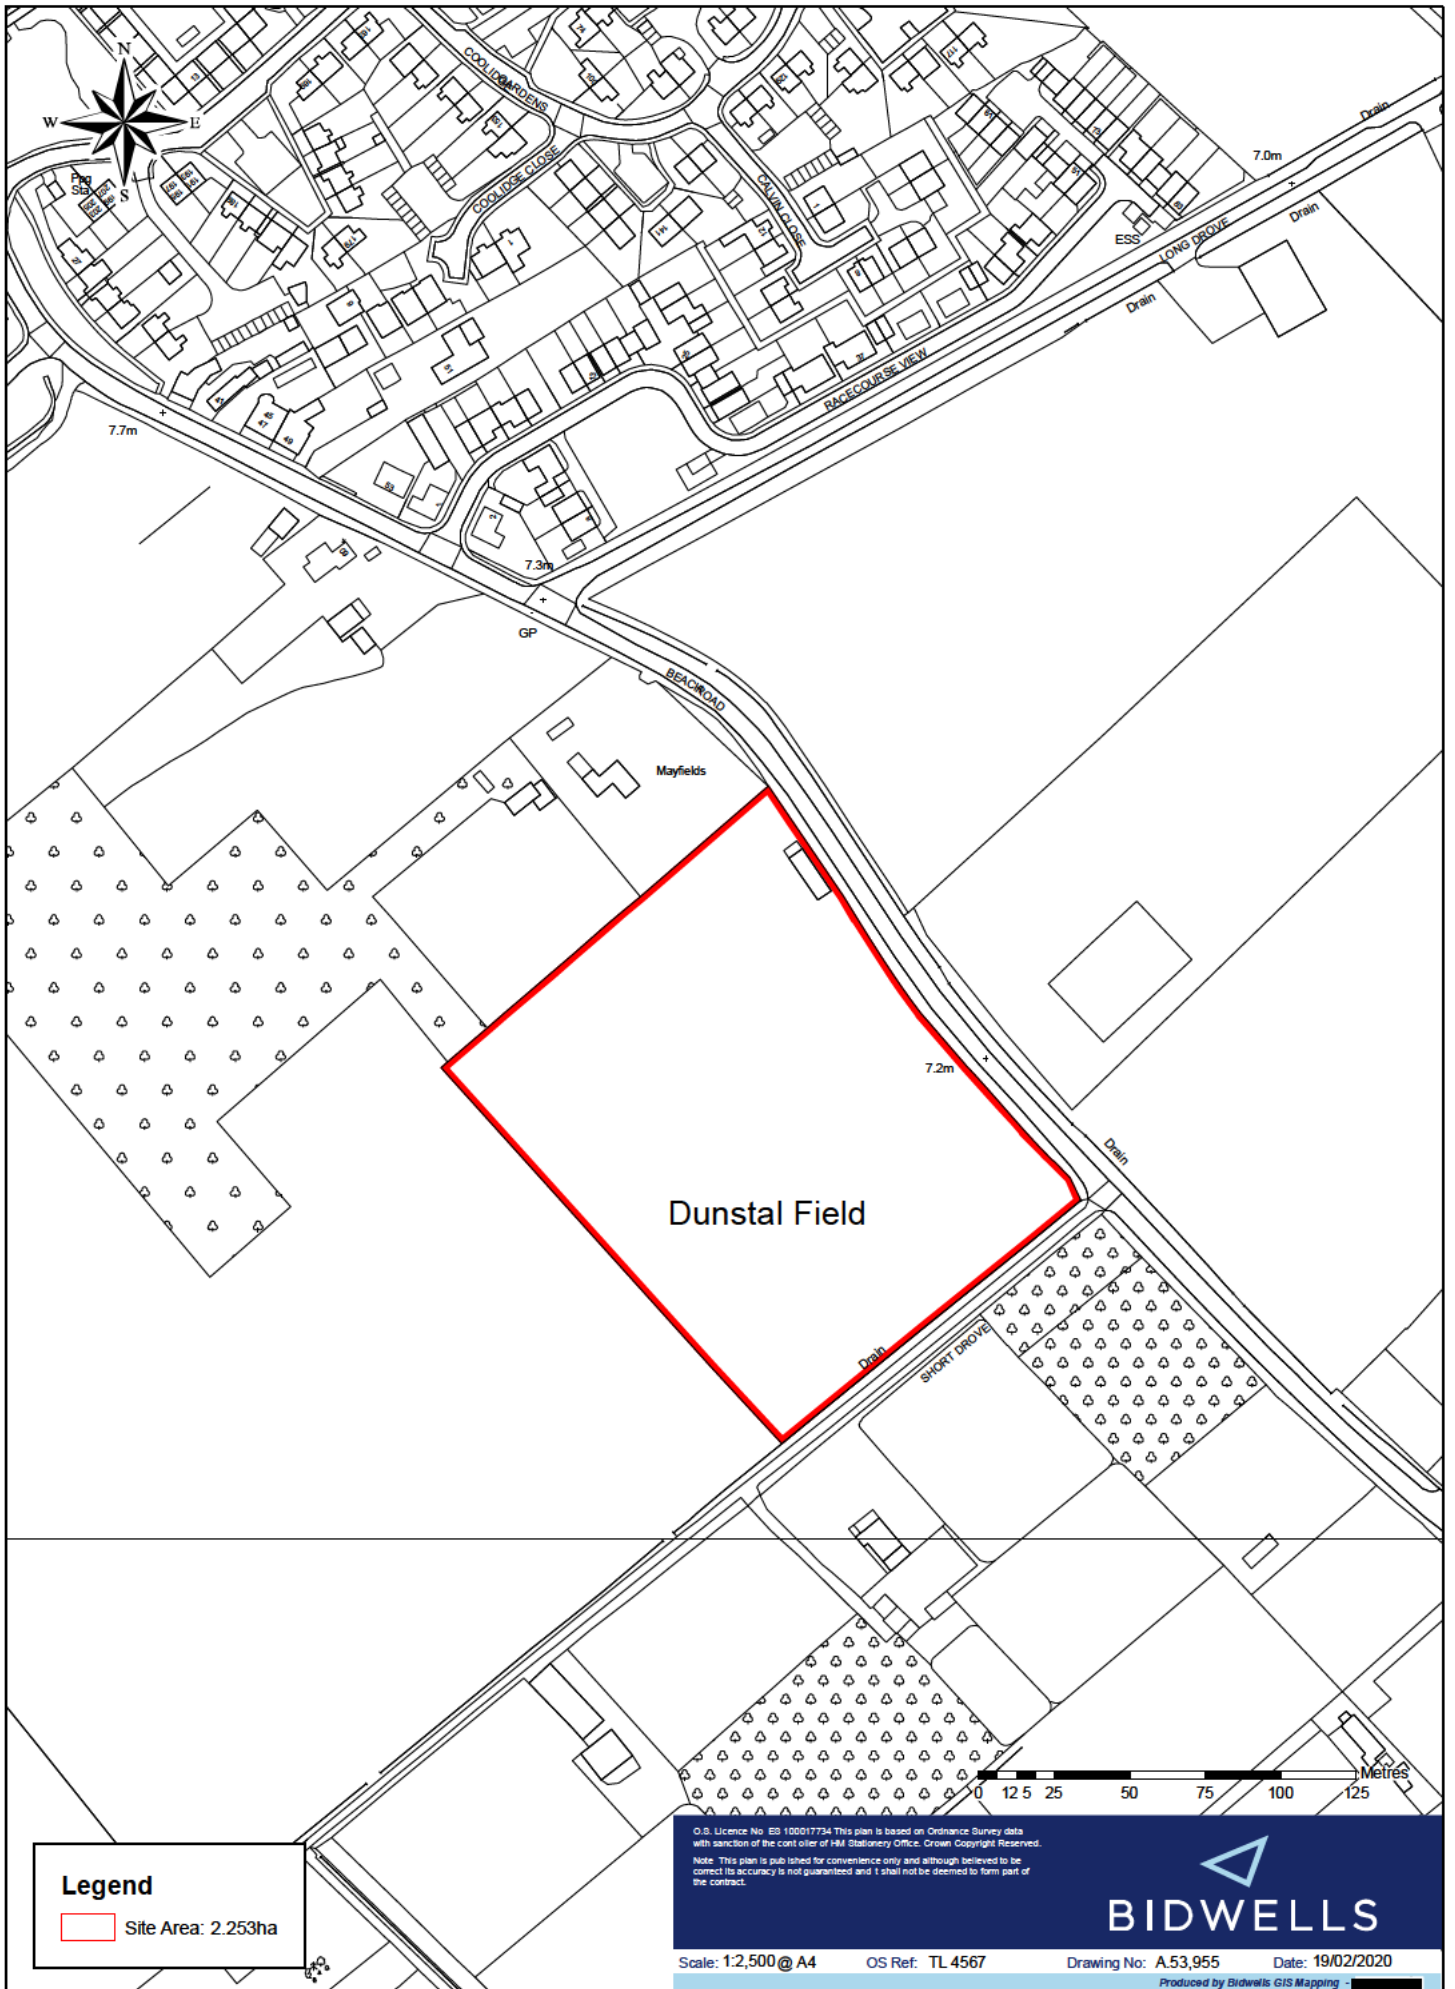

Land at Beach Road, Cottenham - Location Plan

Scale: 1:2,500 @ A4 OS Ref: TL 4567 Drawing No: A.53,955 Date: 19/02/2020

Produced by Bidwells GIS Mapping