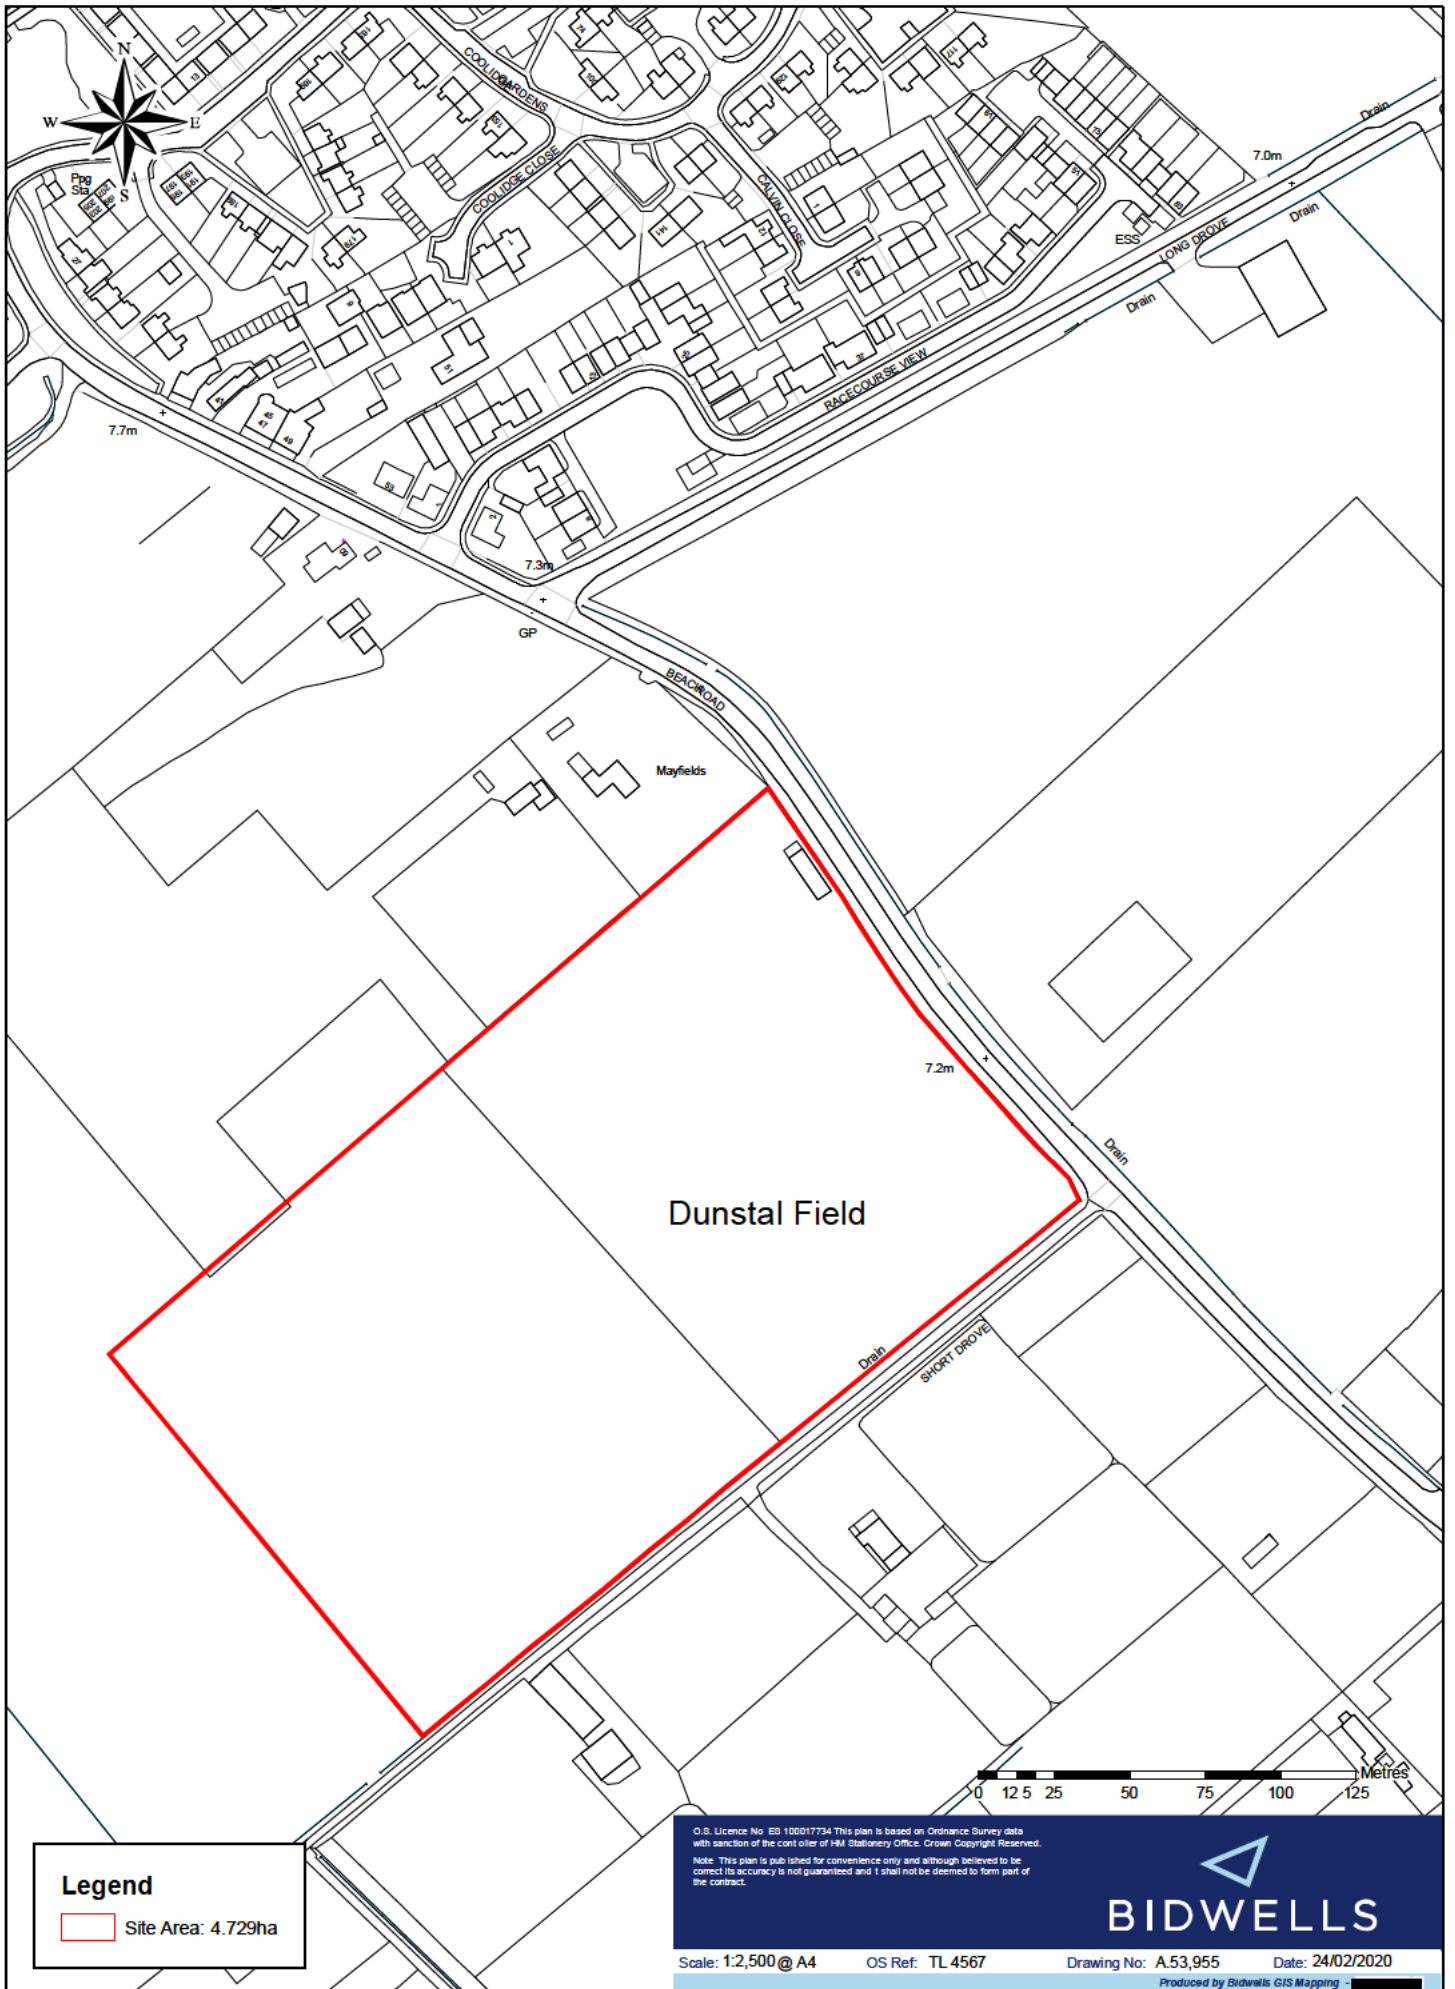

Land at Beach Road, Cottenham - Location Plan

Legend

Site Area: 4.729ha