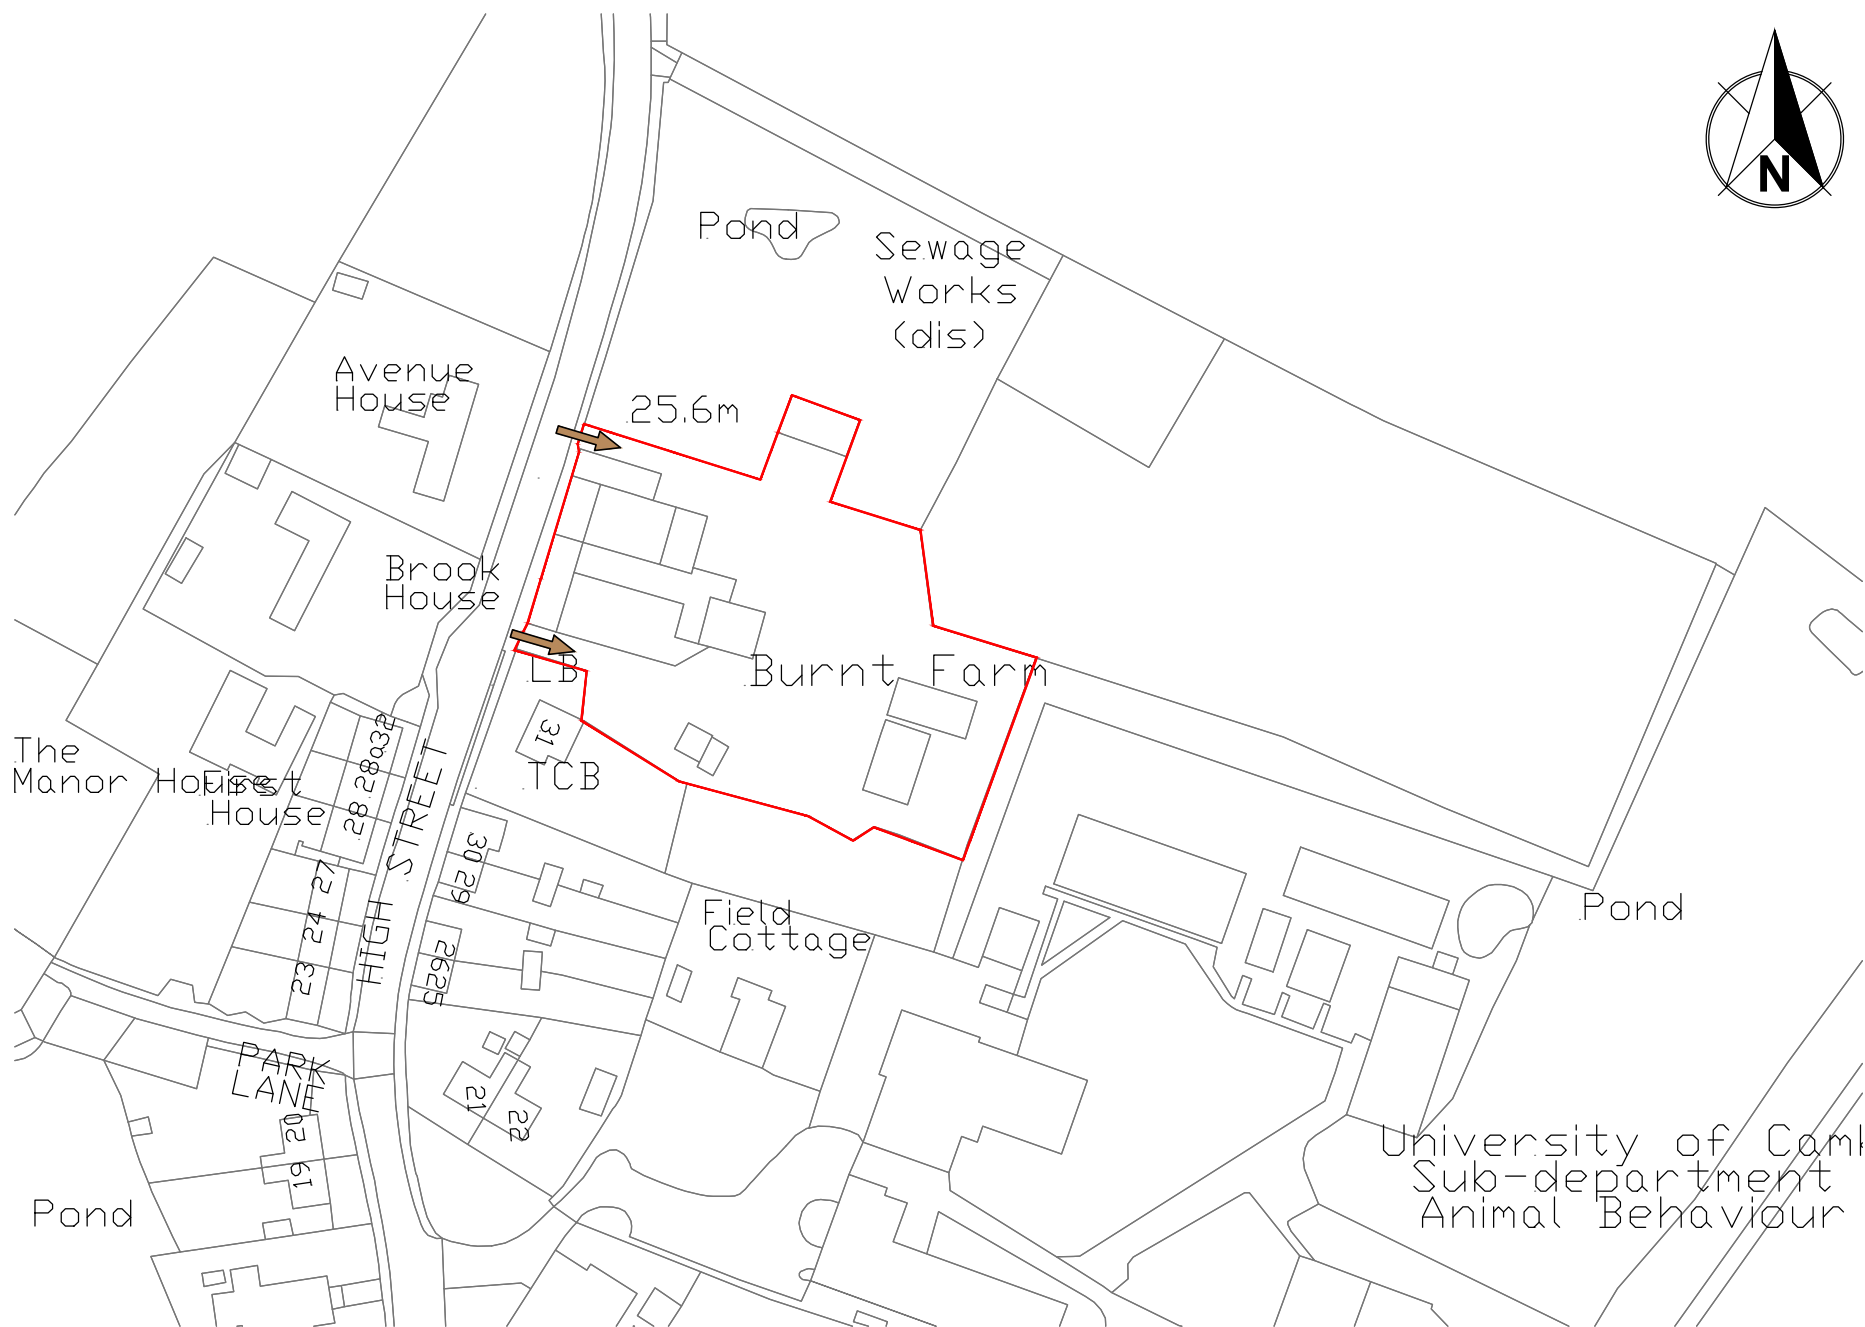

Revision History		
Date	Description	Rev
		P01

- INDICATIVE SITE BOUNDARY
- ➔ ACCESS POINTS

Consultant Drawing Reference  
-

Site Location  
**Burnt Farm**  
Maddingley  
Cambridge  
-

Drawing Description  
**Site Location Plan**  
-

Document Status and Suitability Description  
-

Revision	Revision Description	Scale
-	-	1:1250