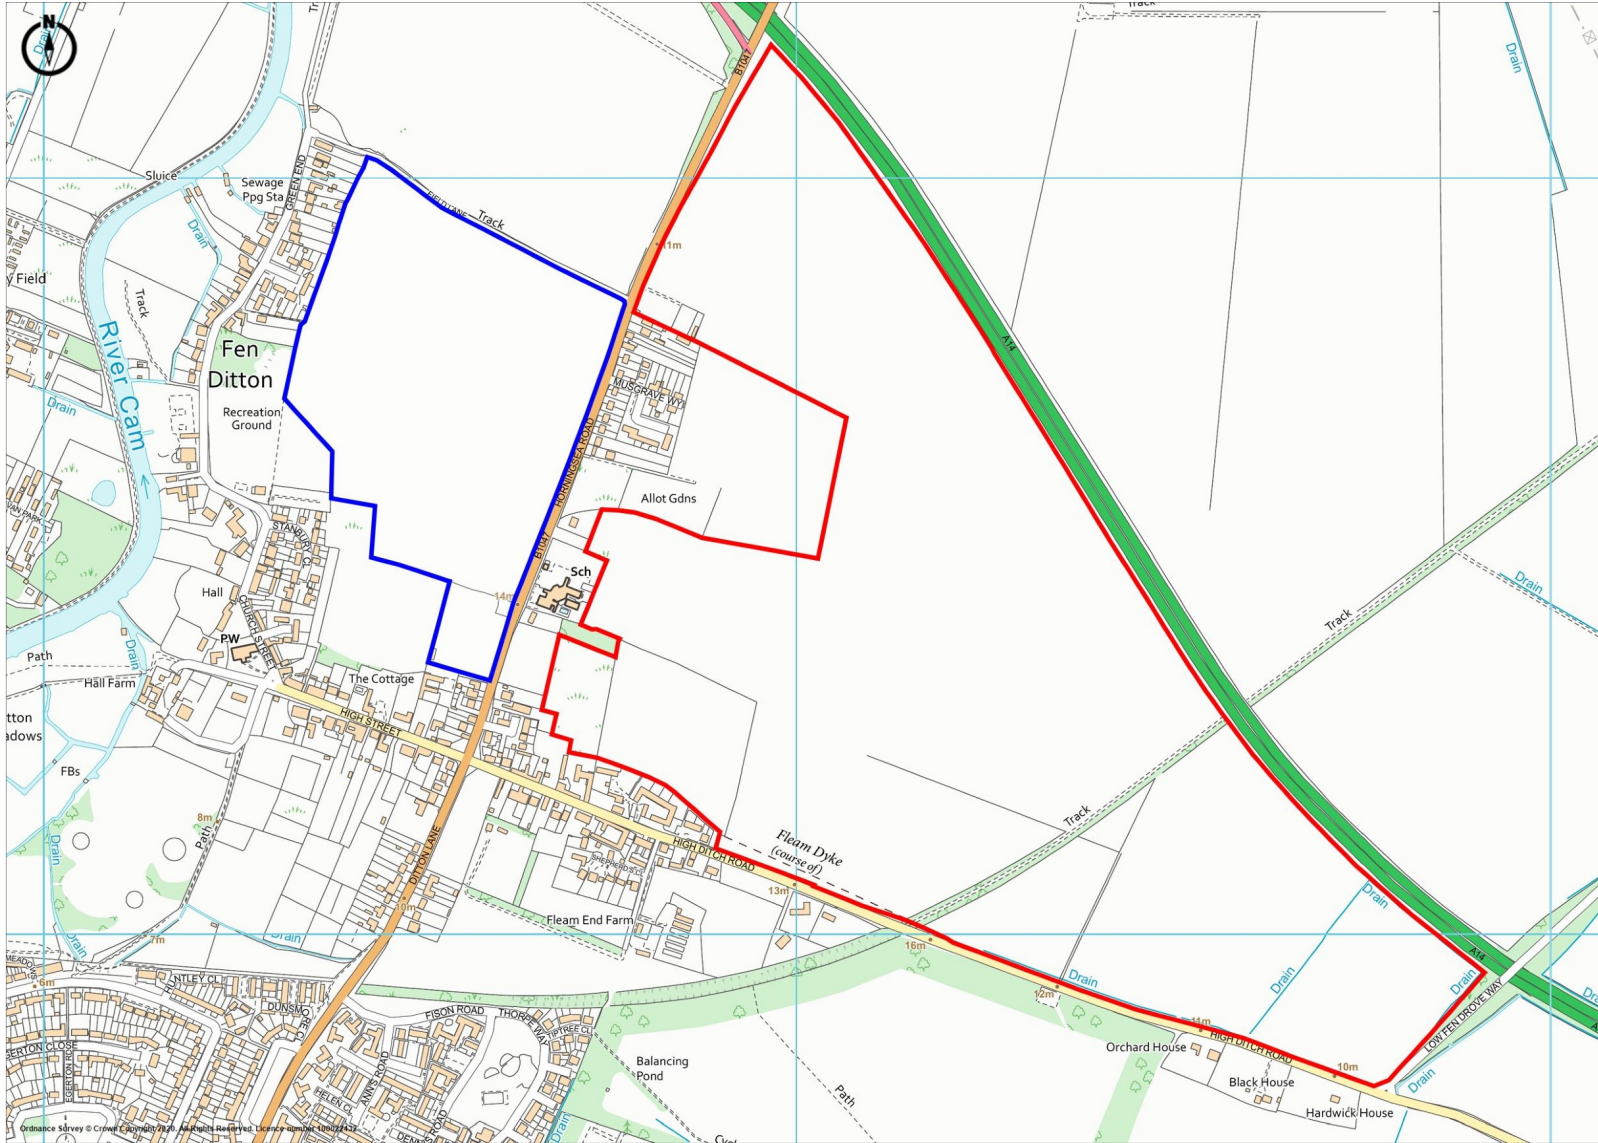

LAND EAST AND WEST OF HORNINGSEA ROAD, FEN DITTON, CAMBRIDGE

Promap v2
LANDMARK INFORMATION

Ordnance Survey © Crown Copyright 2020. All Rights Reserved.
Licence number 100022432
Plotted Scale - 1:10000. Paper Size - A4

This Plan is Published for Identification Purposes Only