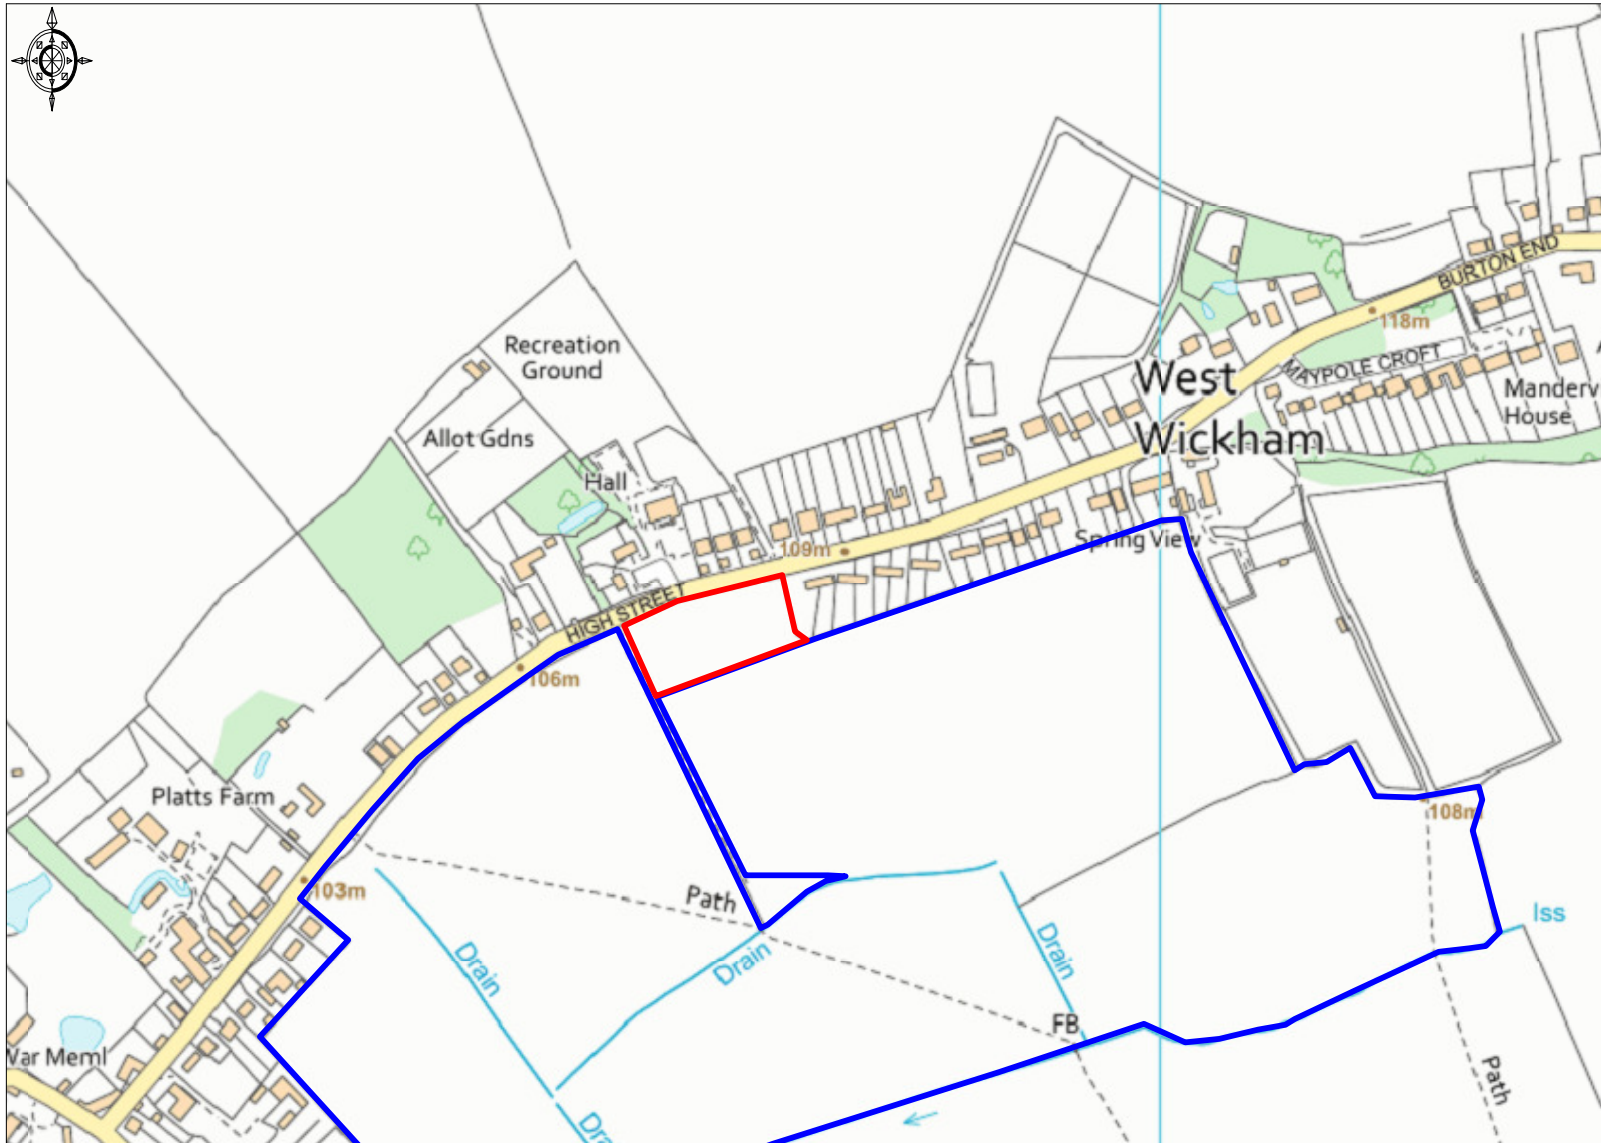

Land at West Wickham

Ordnance Survey © Crown Copyright 2019. All rights reserved. Licence number 100022432. Plotted Scale - 1:5000