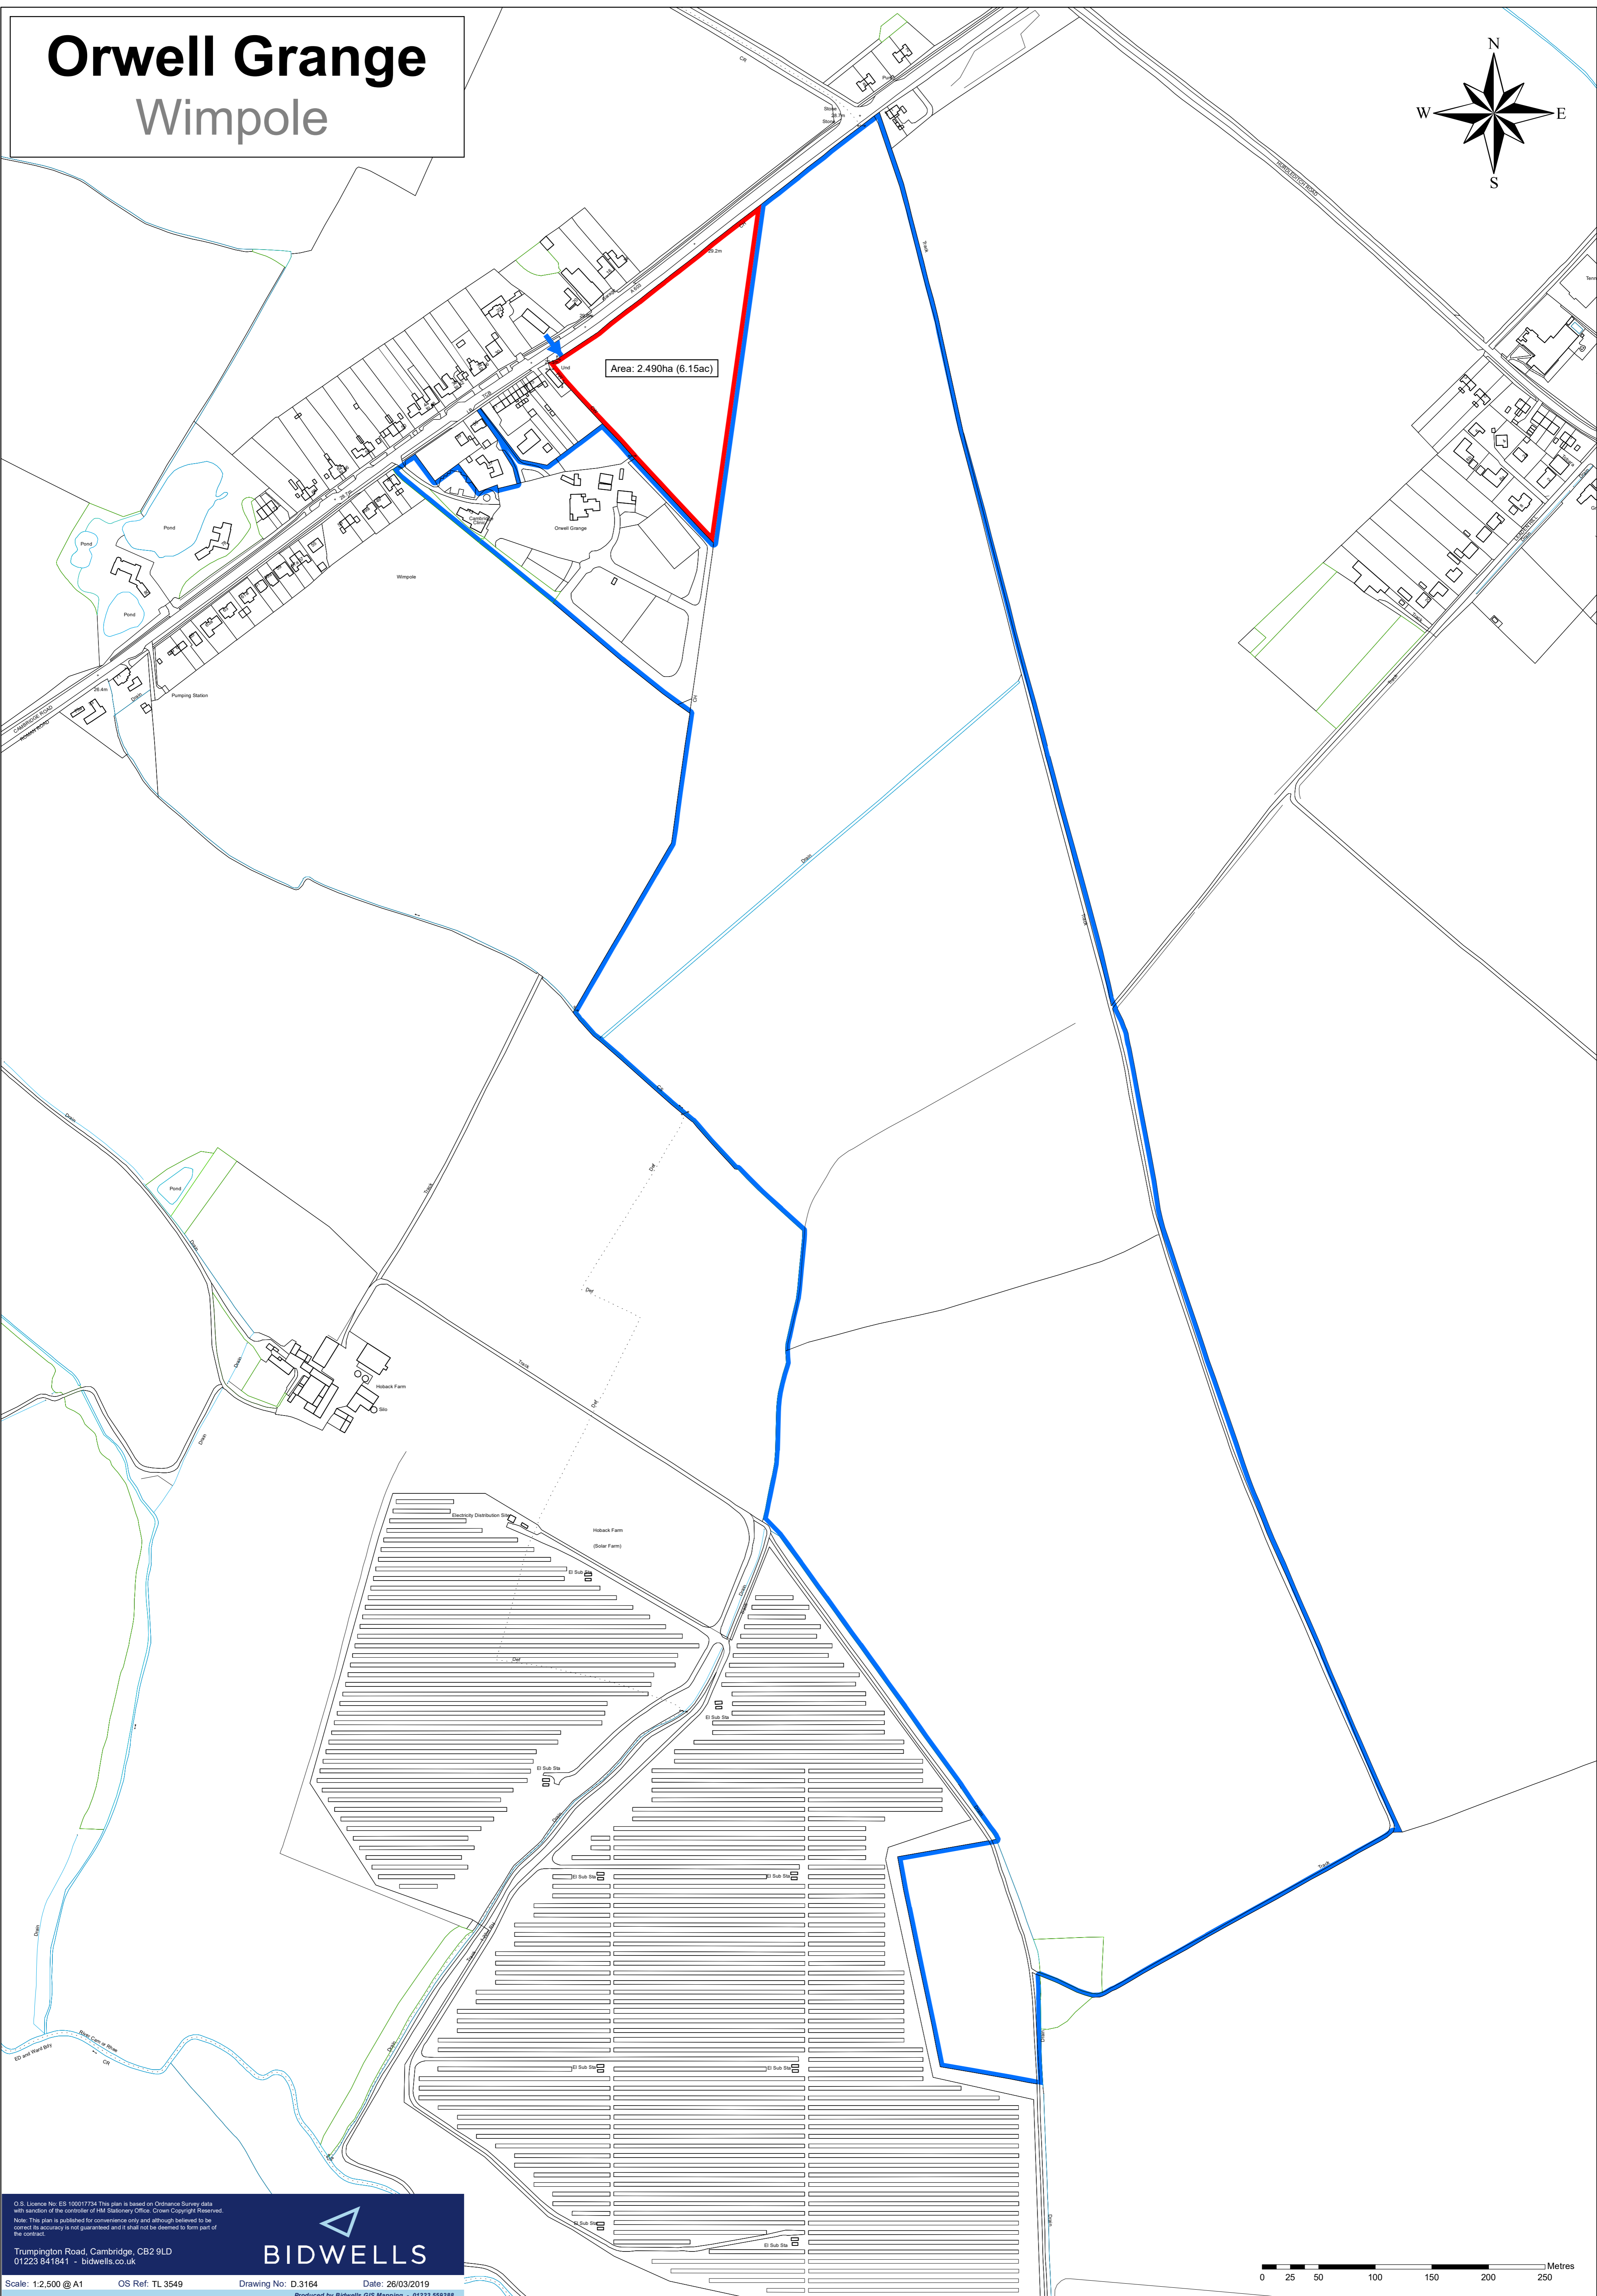

Orwell Grange Wimpole

Area: 2.490ha (6.15ac)