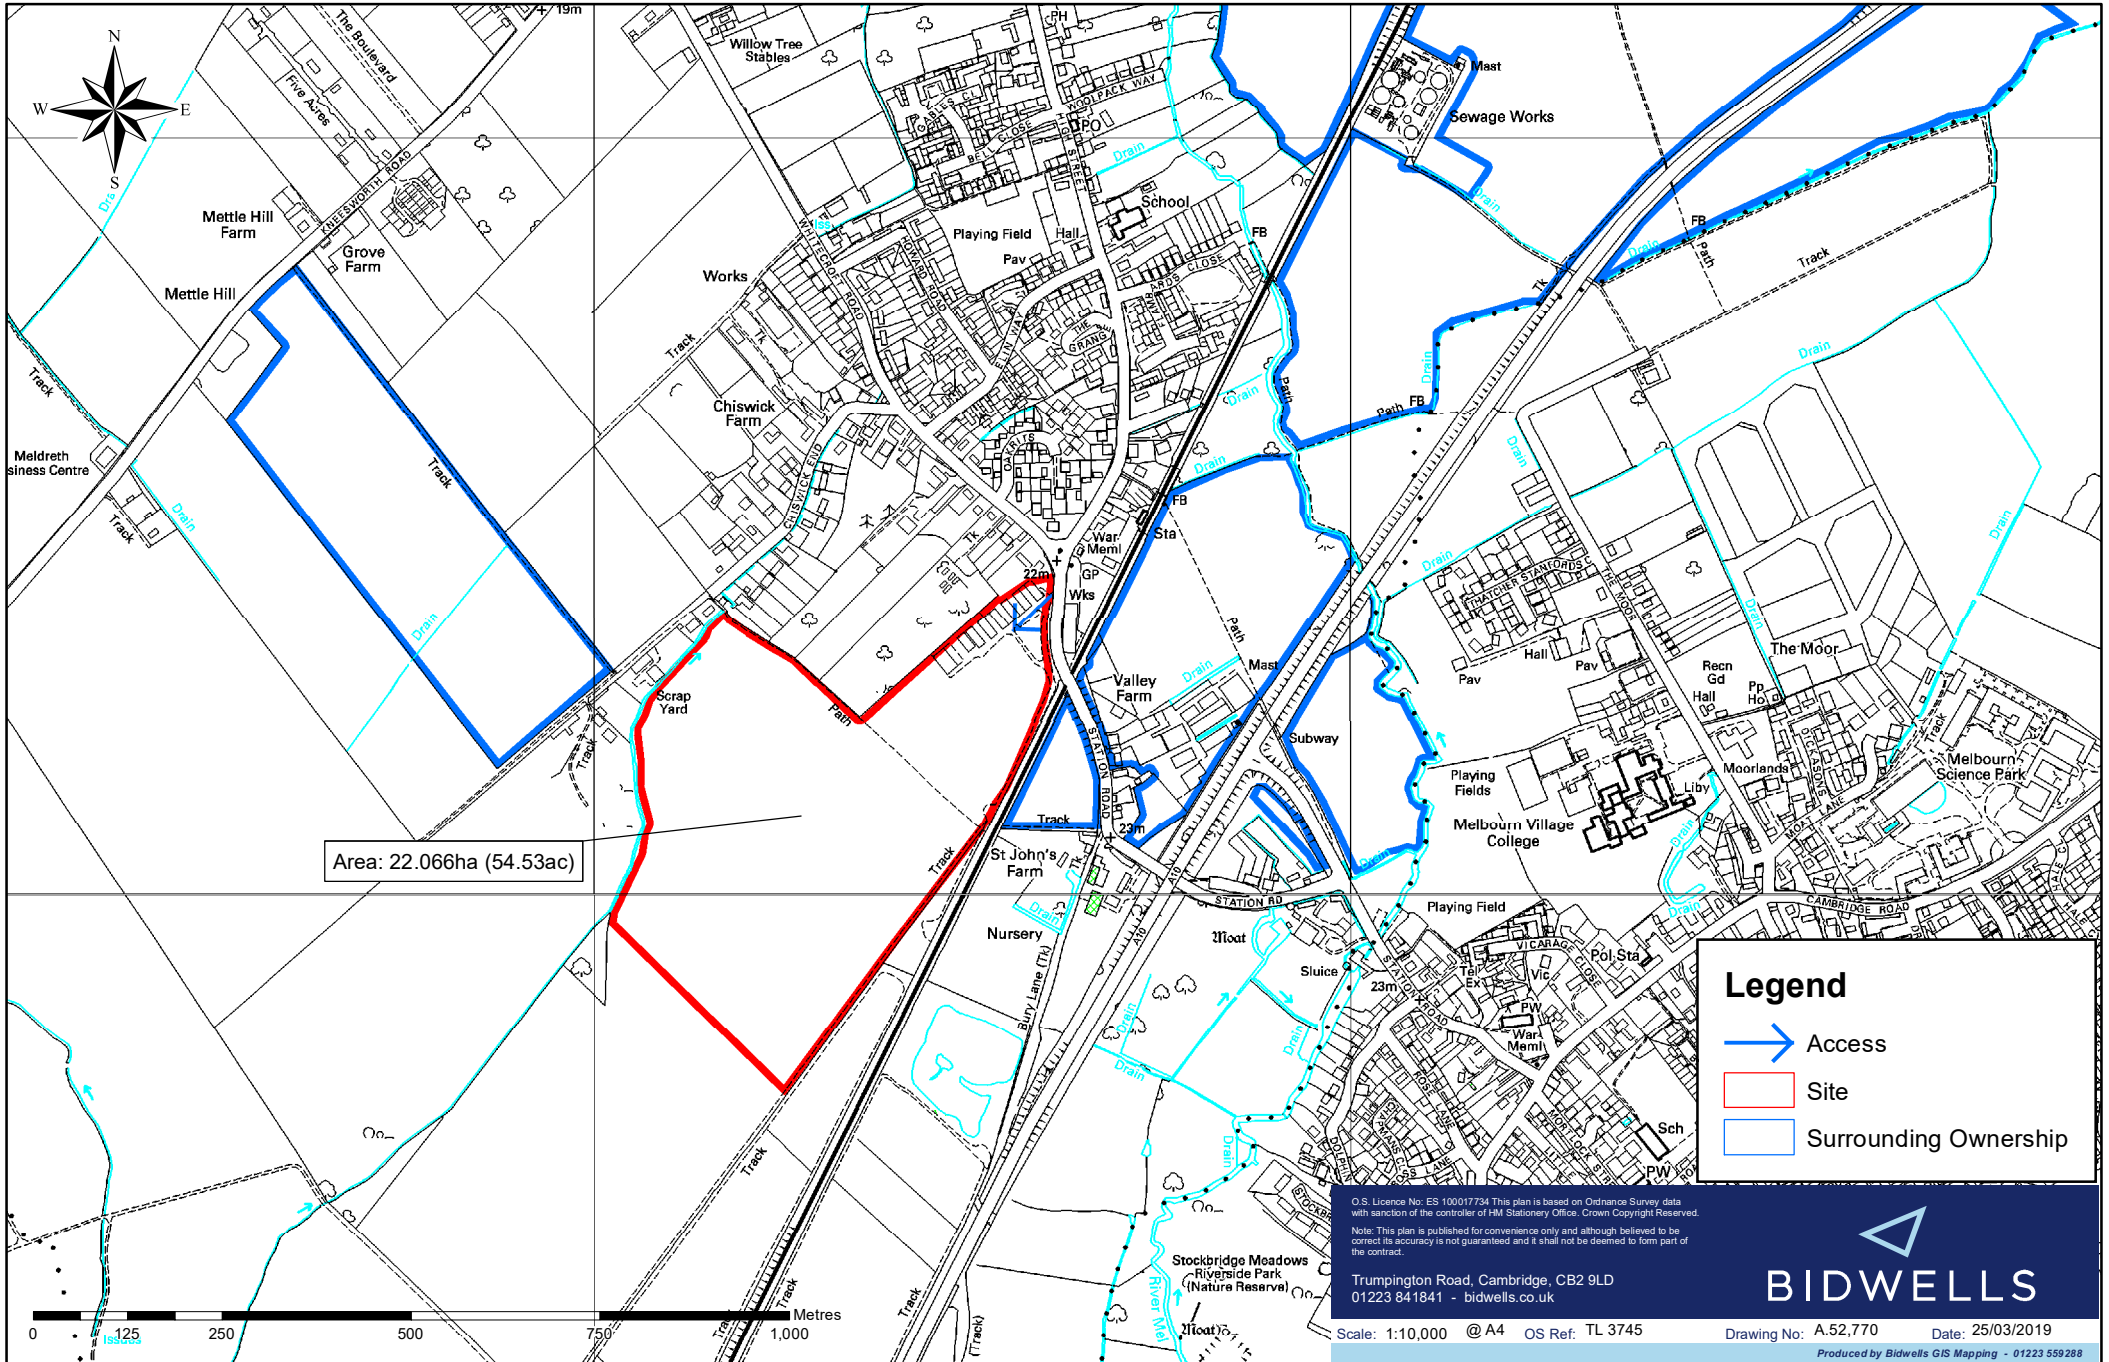

Land at Meldreth

Trumpington Road, Cambridge, CB2 9LD
01223 841841 - bidwells.co.uk

Produced by Bidwells GIS Mapping - 01223 559288