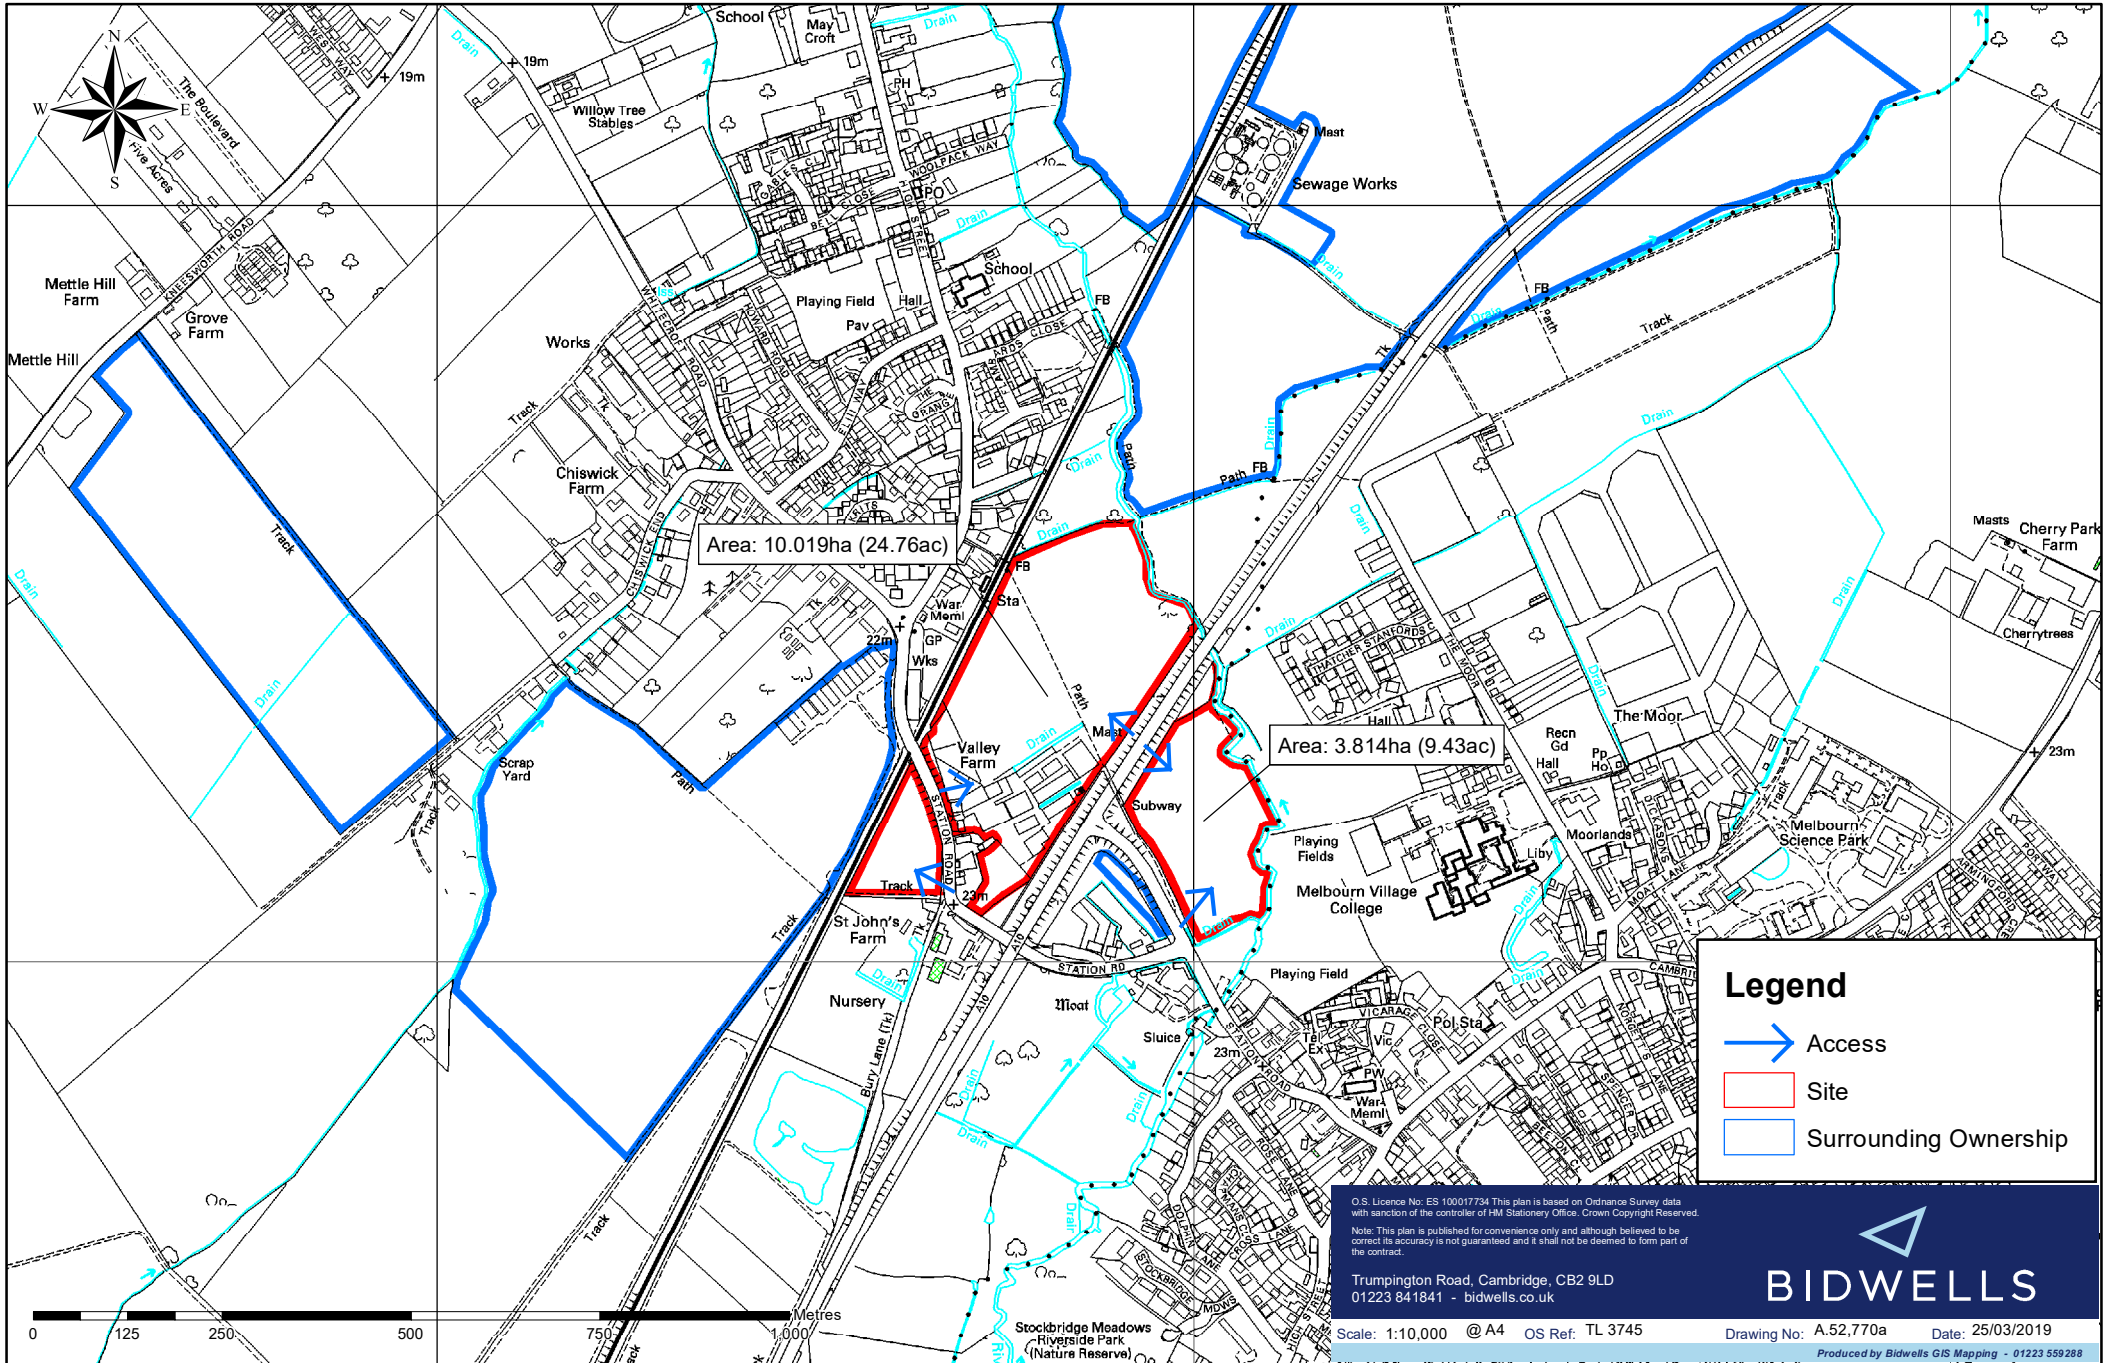

Land at Meldreth

Legend

- Access
- Site
- Surrounding Ownership

Trumpington Road, Cambridge, CB2 9LD
01223 841841 - bidwells.co.uk

Scale: 1:10,000 @ A4 OS Ref: TL 3745 Drawing No: A.52,770a Date: 25/03/2019

Produced by Bidwells GIS Mapping - 01223 559288