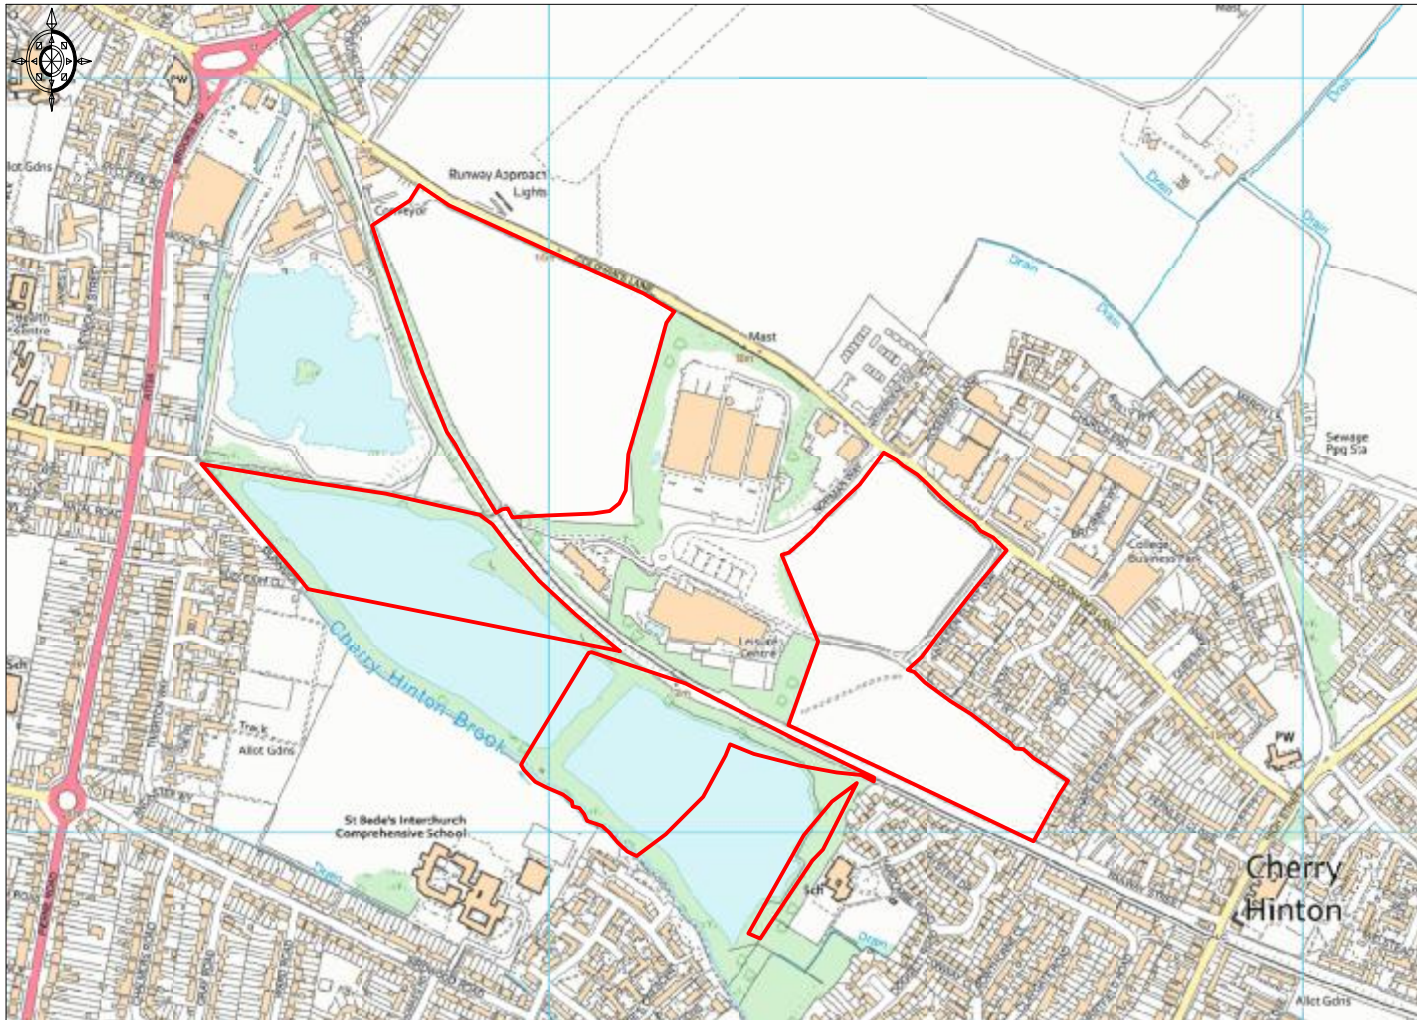

Land Ownership Boundaries - Land south of Coldham's Lane, Cambridge

Ordnance Survey © Crown Copyright 2019. All rights reserved. Licence number 100022432. Plotted Scale - 1:10000