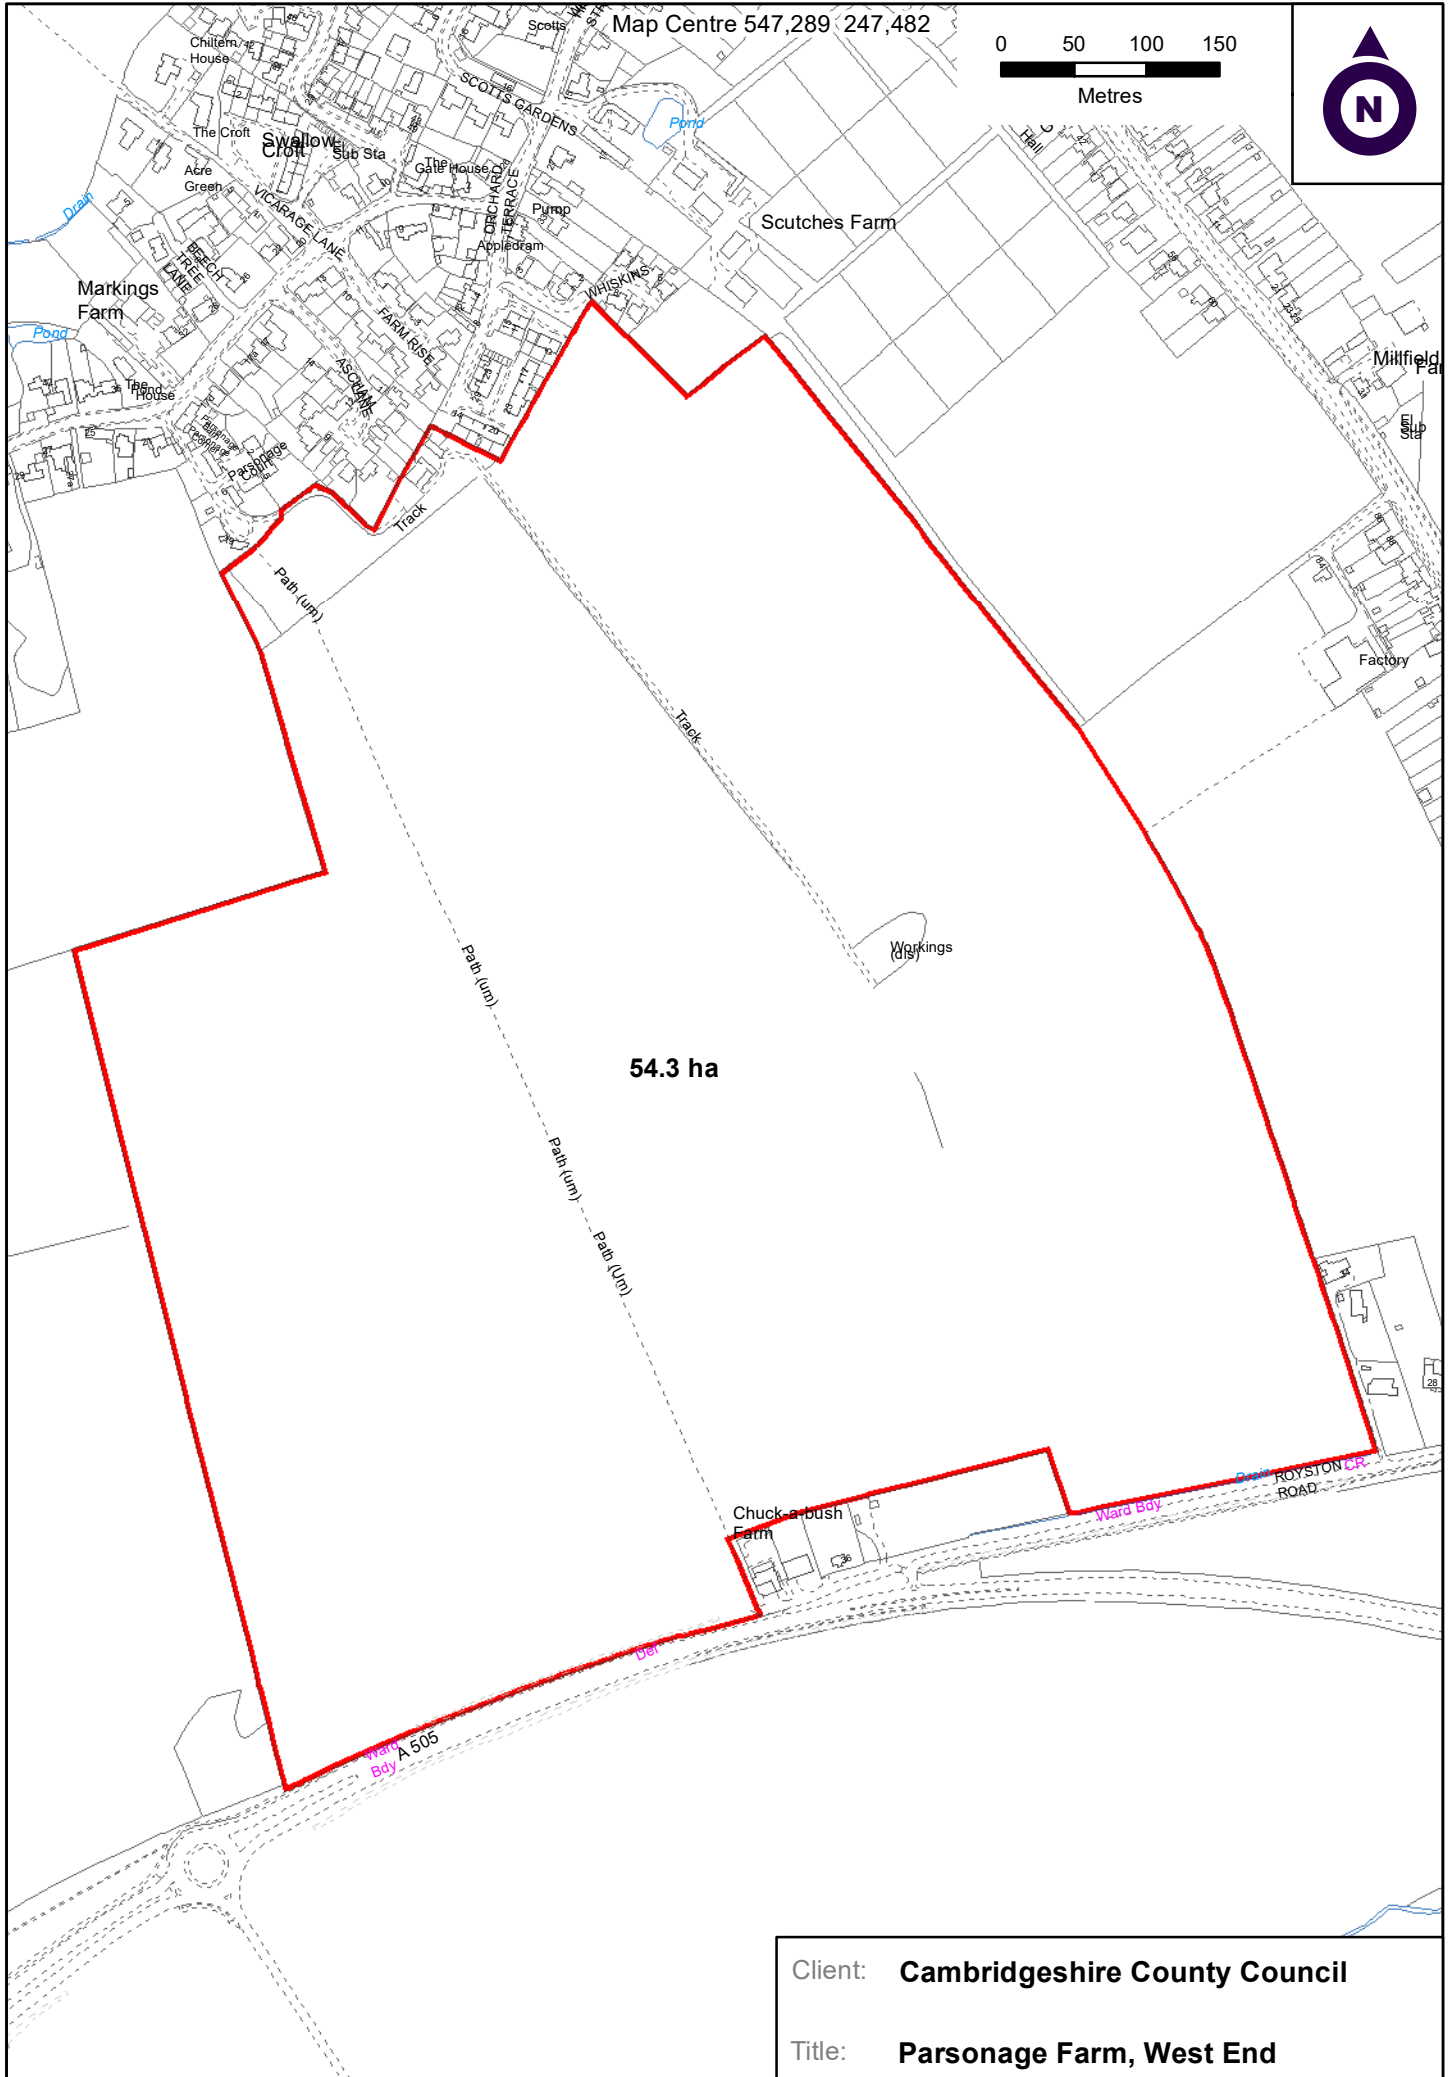

Map Centre 547,289 247,482

0 50 100 150

Metres

54.3 ha

Client: **Cambridgeshire County Council**

Title: **Parsonage Farm, West End**