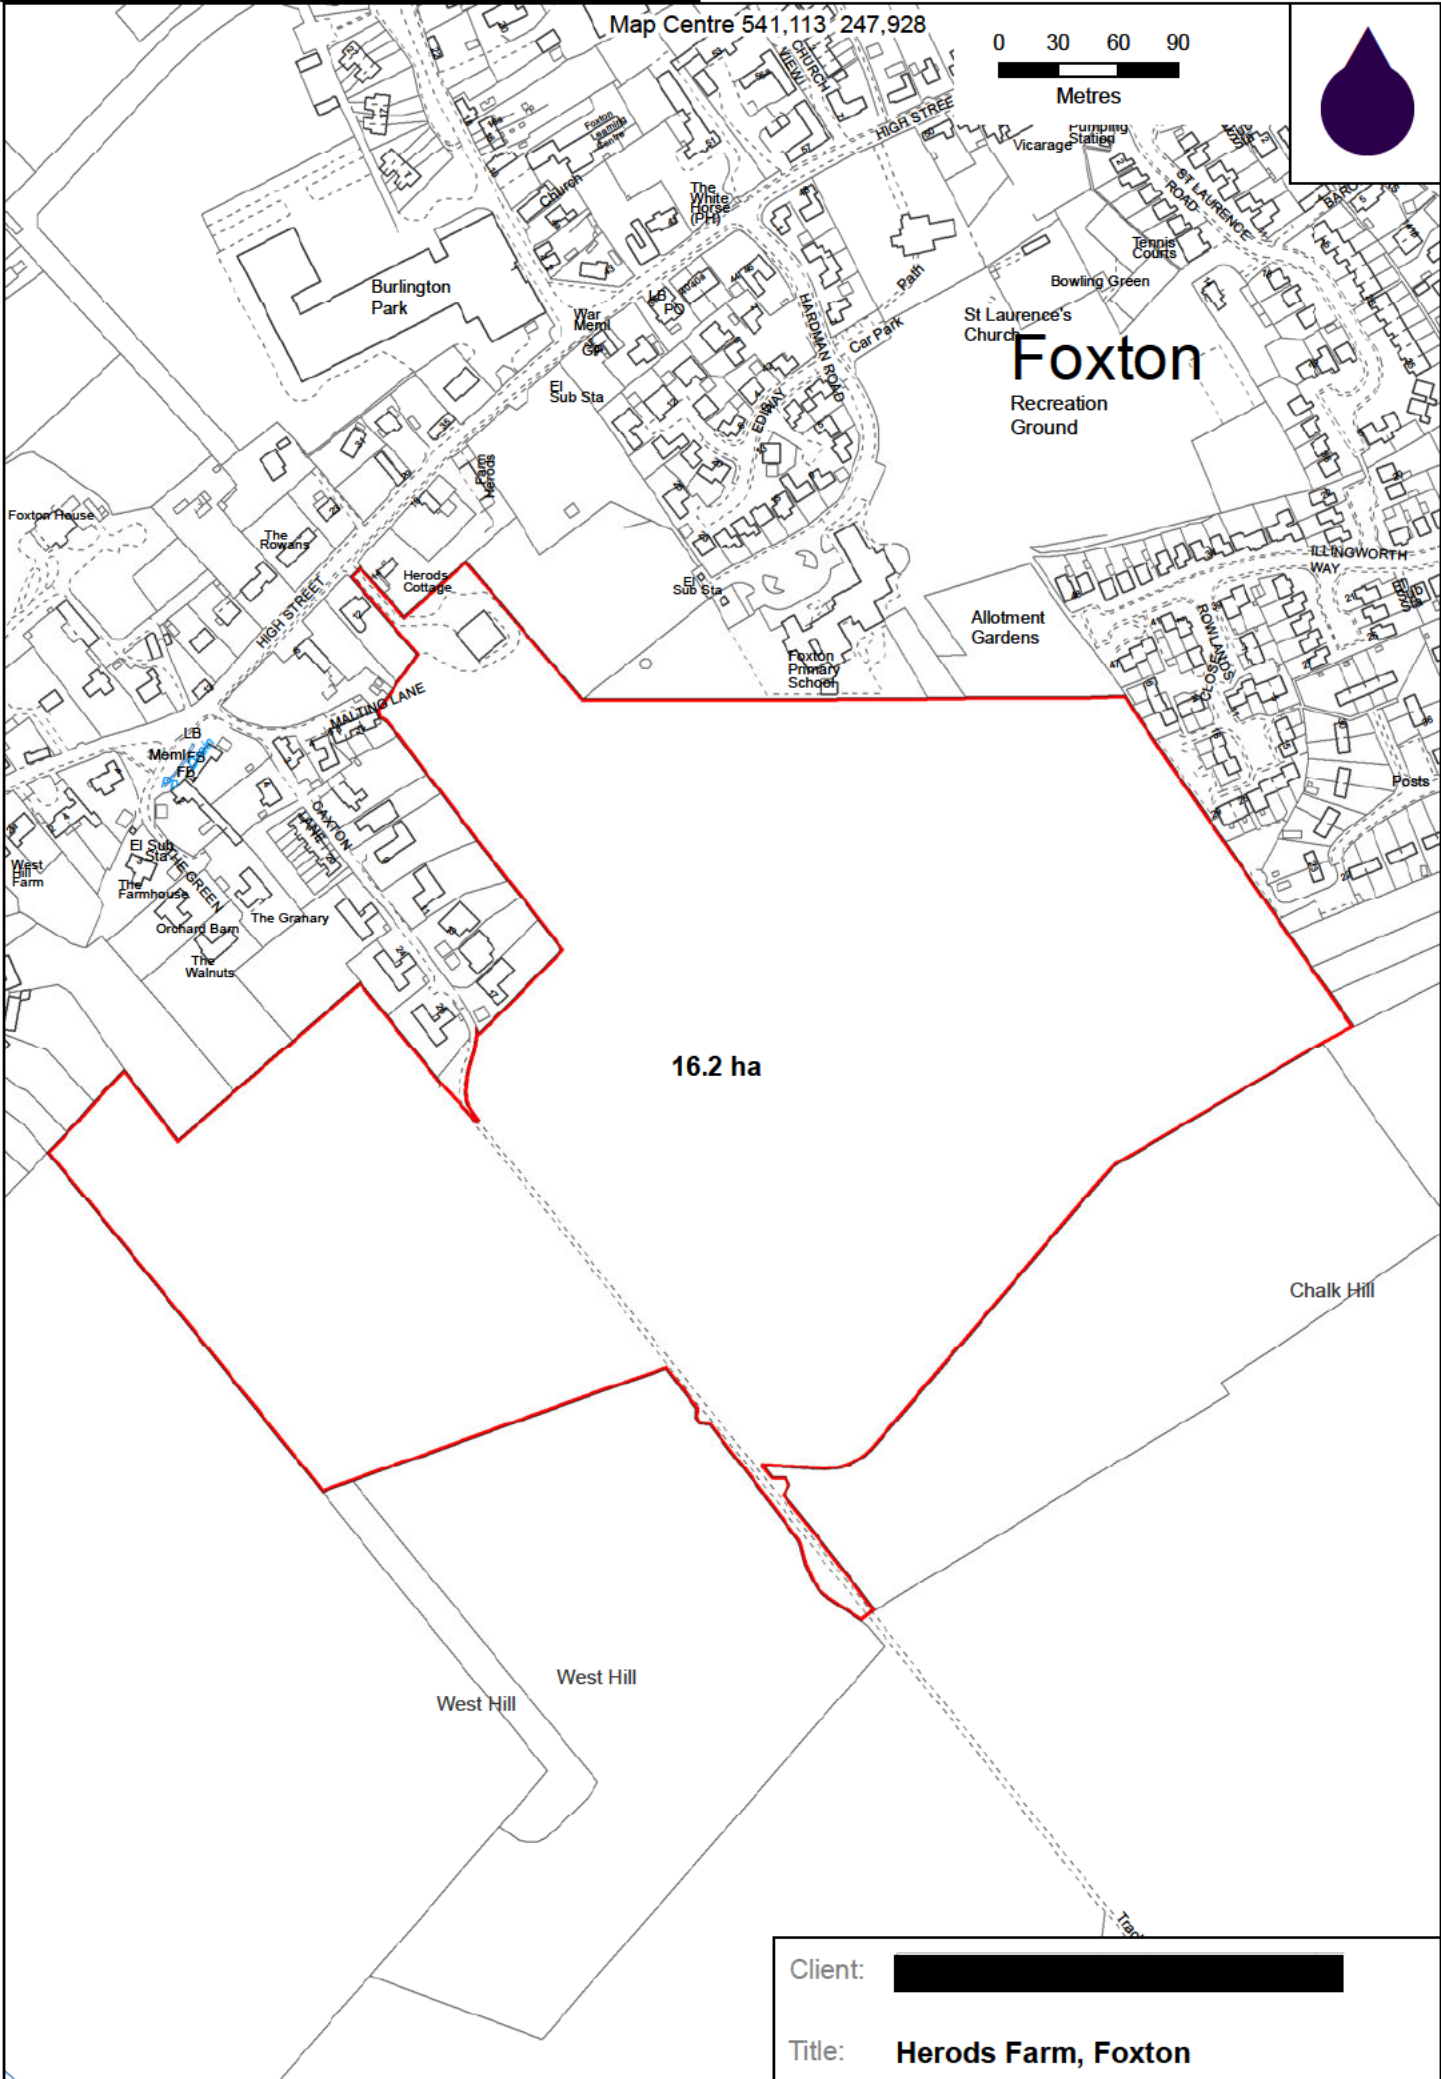

Map Centre 541,113 247,928

0 30 60 90

Metres

16.2 ha

Client: [Redacted]

Title: **Herods Farm, Foxton**