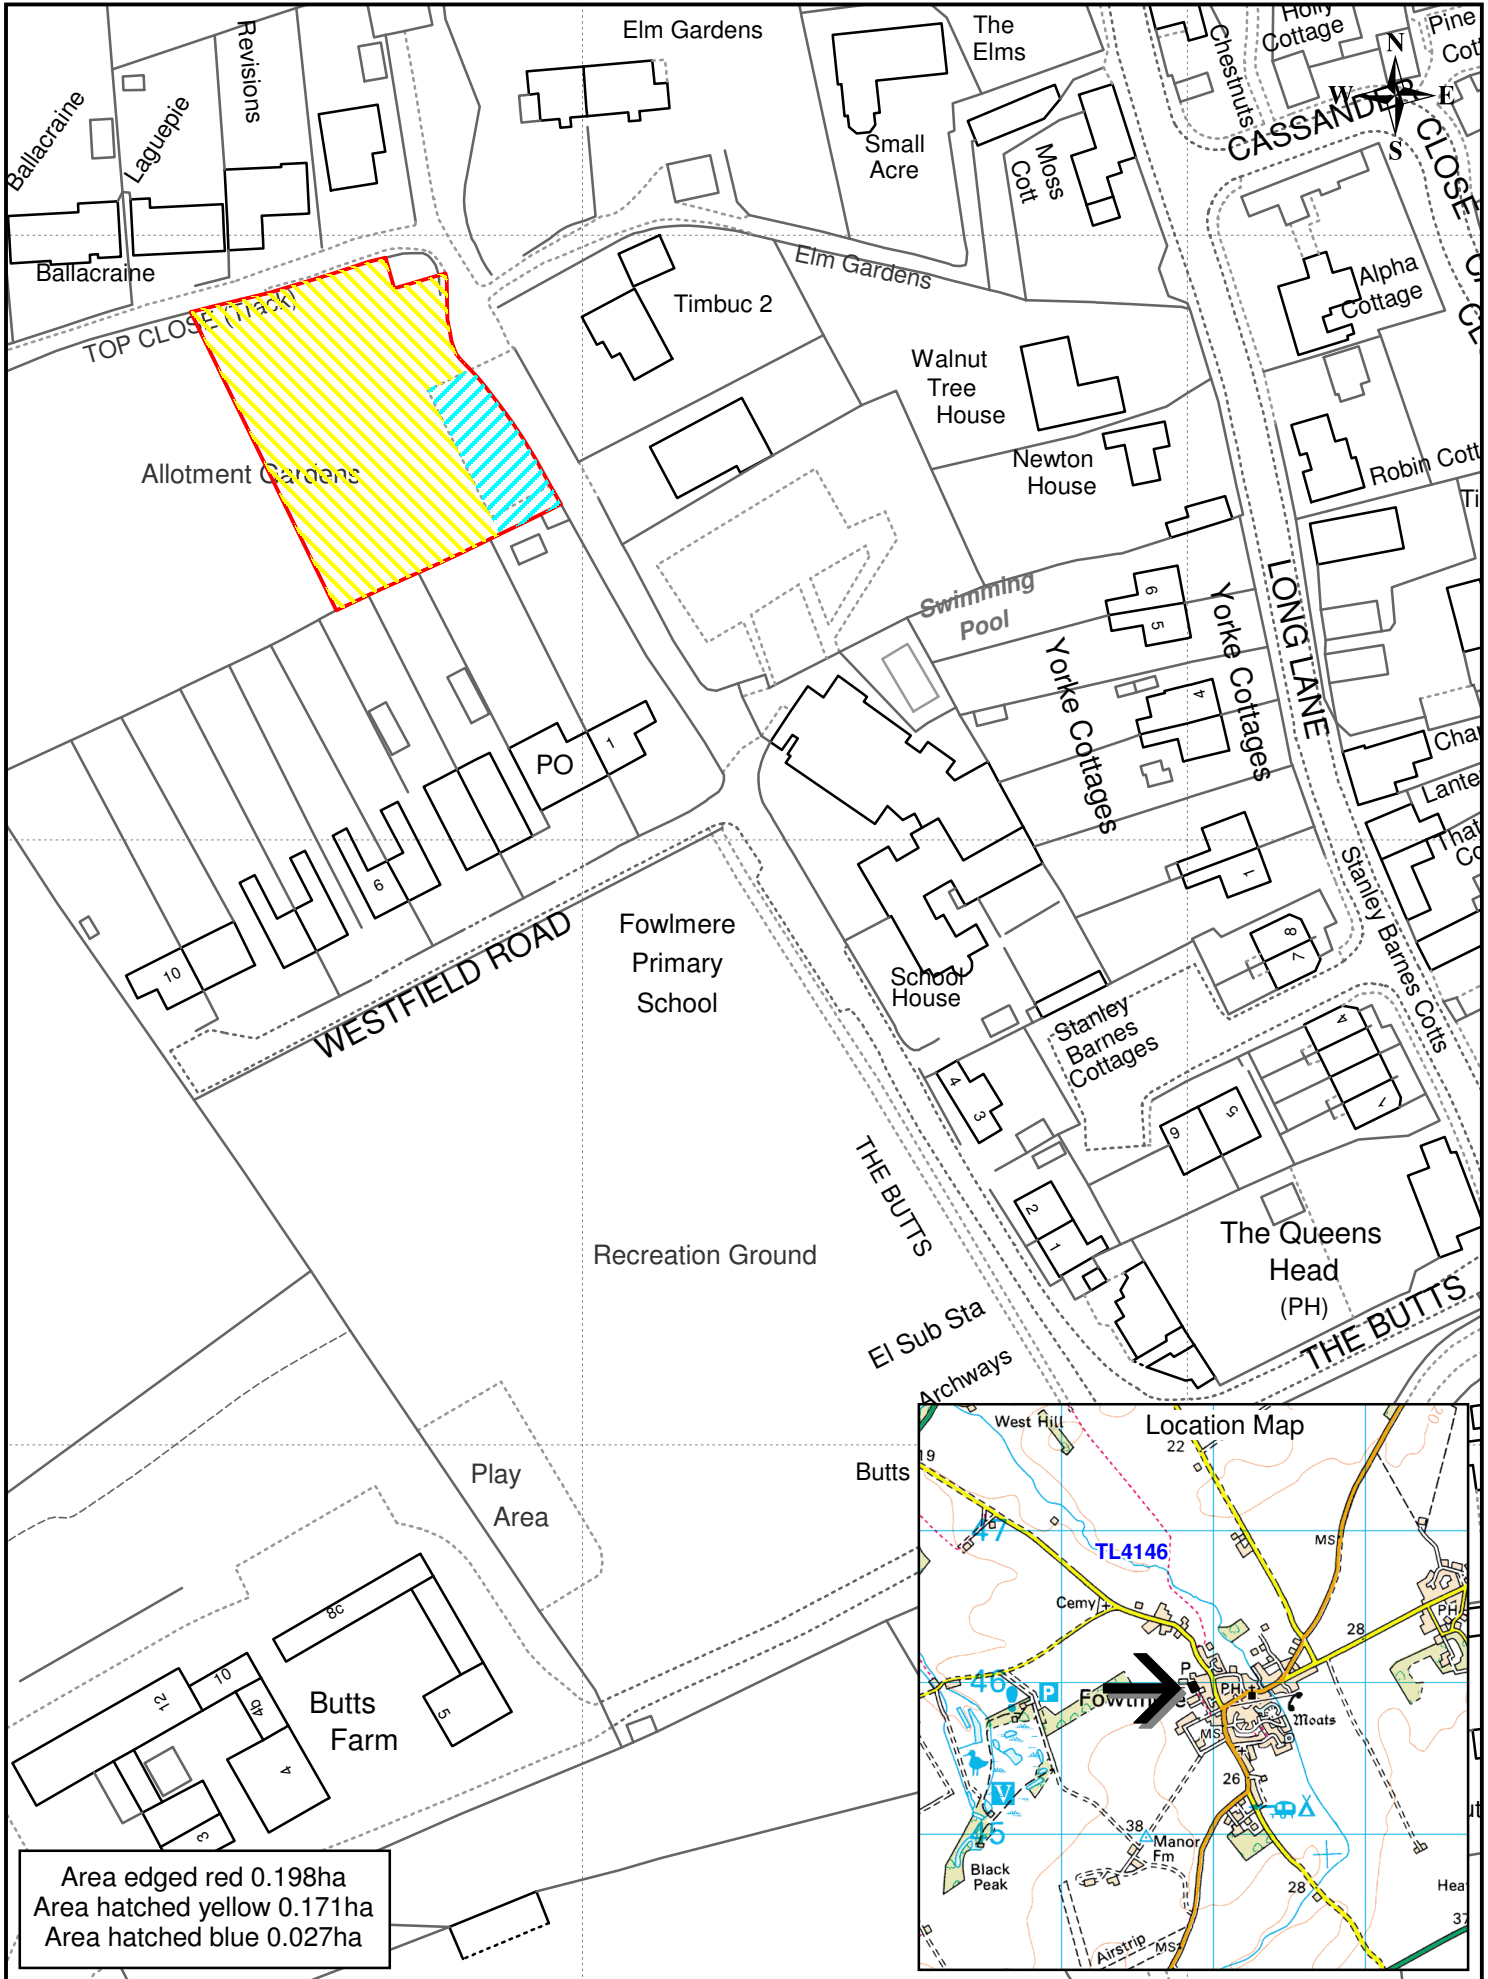

USRN:00203 Fowlmere CP School Playing Field, The Butts, Fowlmere

Area edged red 0.198ha  
 Area hatched yellow 0.171ha  
 Area hatched blue 0.027ha

Scale (at A4): 1:1250  
 Date: 1st March 2010  
 By: bs270  
 File: \\CCC.Cambridgeshire.gov.uk\gis\Res\Ppd\Estates\NON-FARMS\NF Sales\10-03-01 FowlmereSchPlayField.wor (Job No.1696)

This map is based upon Ordnance Survey material with the permission of Ordnance Survey on behalf of the Controller of Her Majesty's Stationery Office © Crown copyright. Unauthorised reproduction infringes Crown copyright and may lead to prosecution or civil proceedings. 100023205 2009