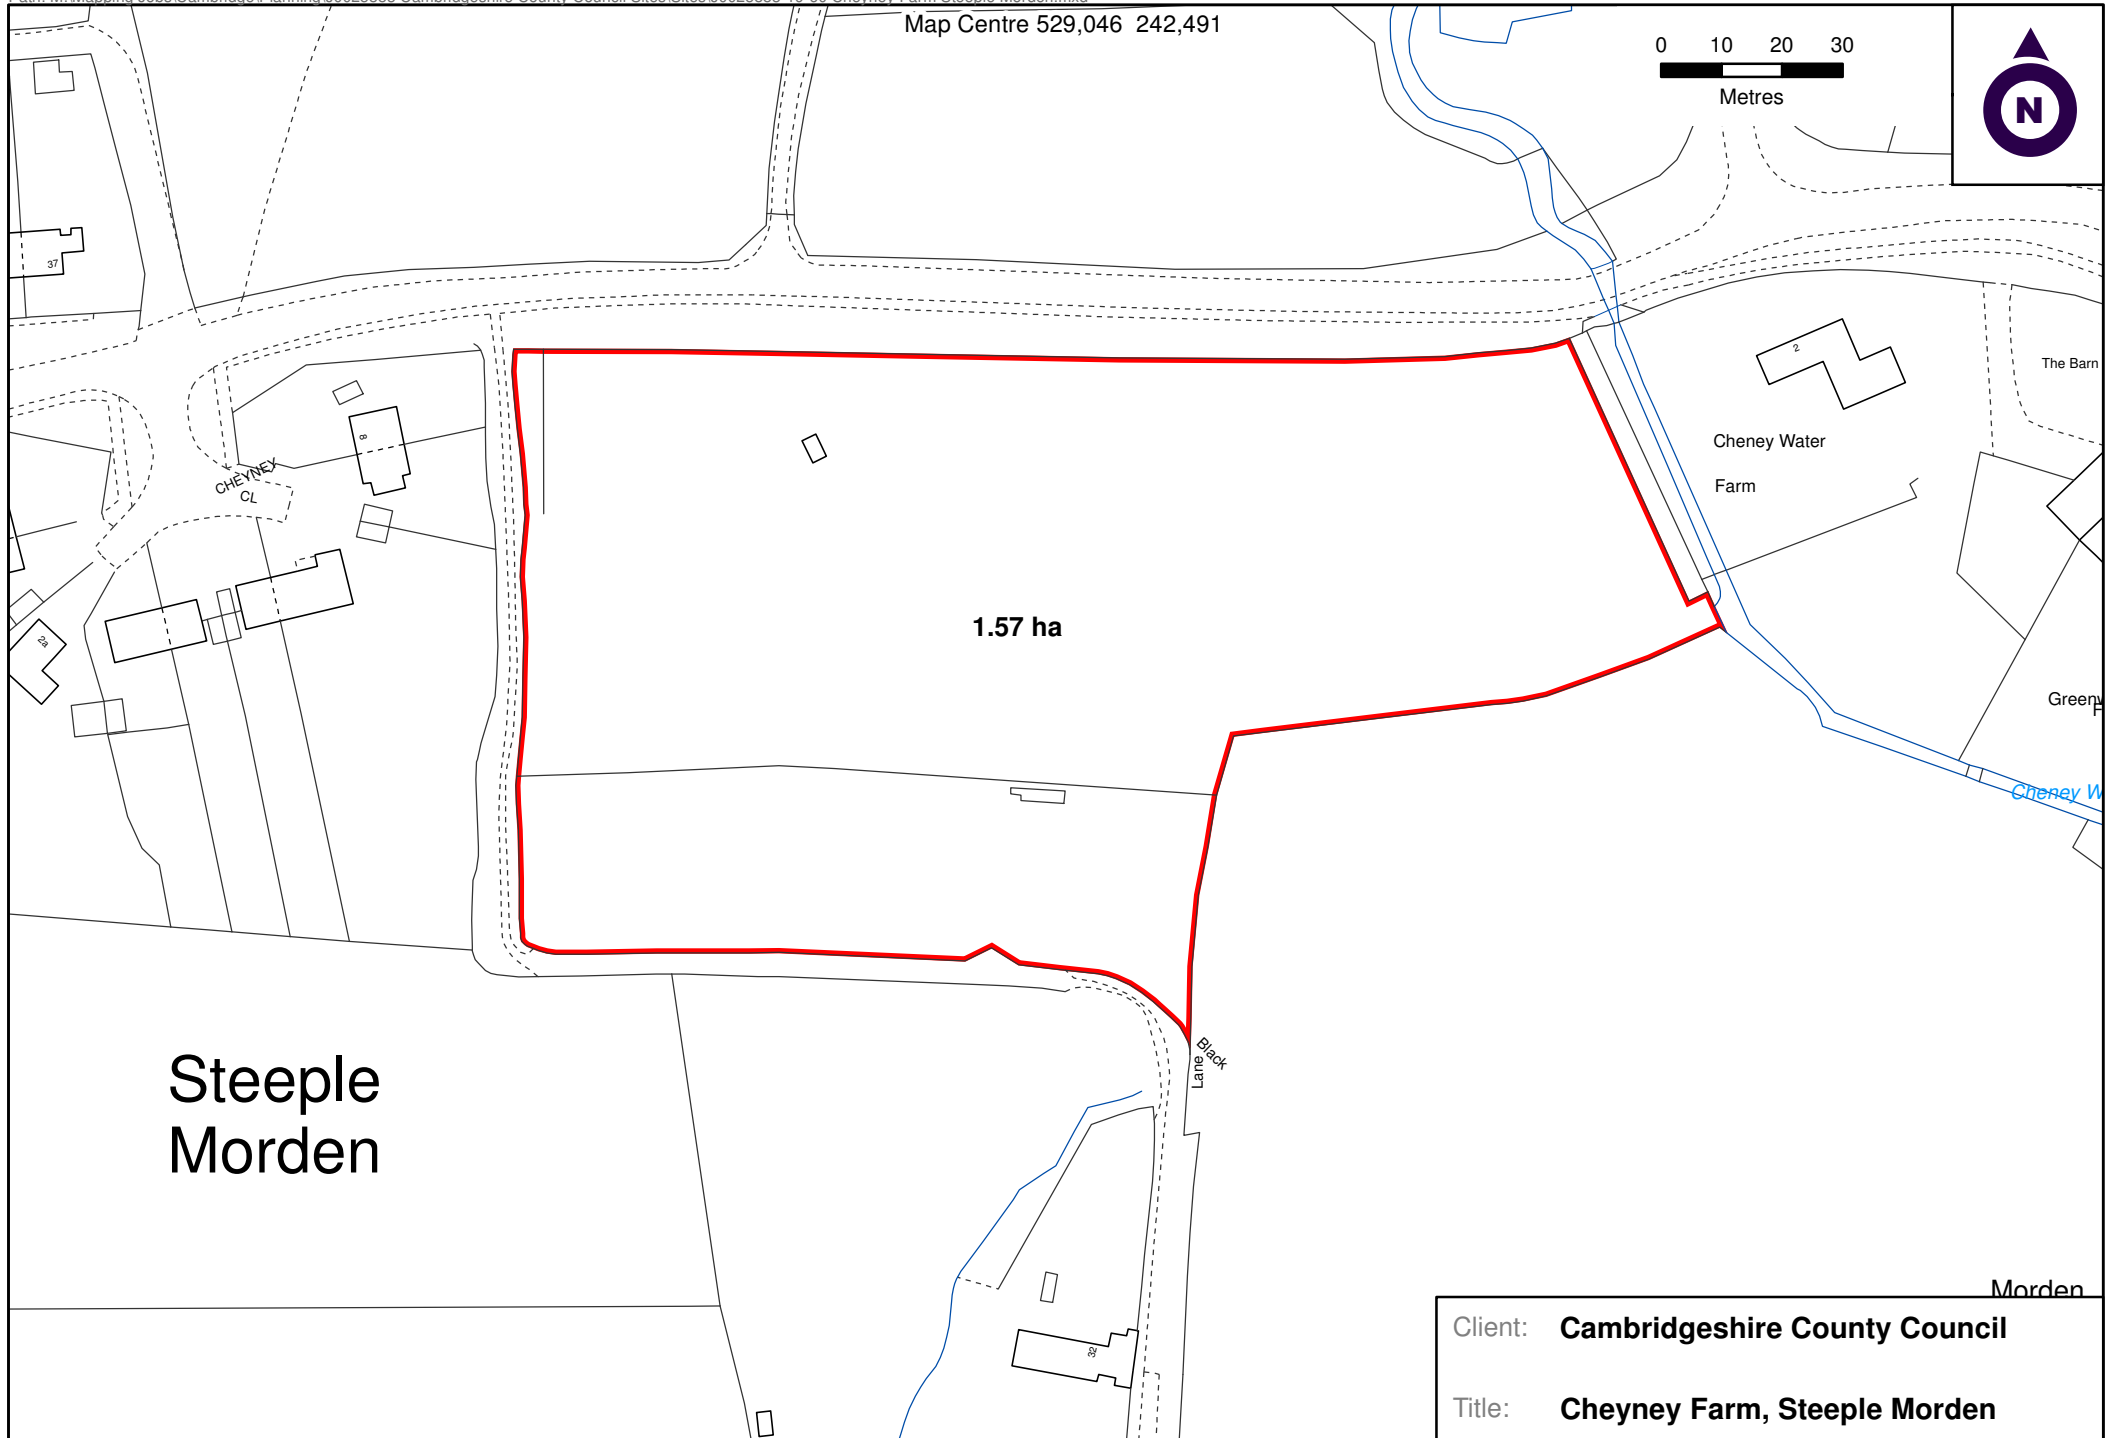

Map Centre 529,046 242,491

Client: **Cambridgeshire County Council**
Title: **Cheyney Farm, Steeple Morden**