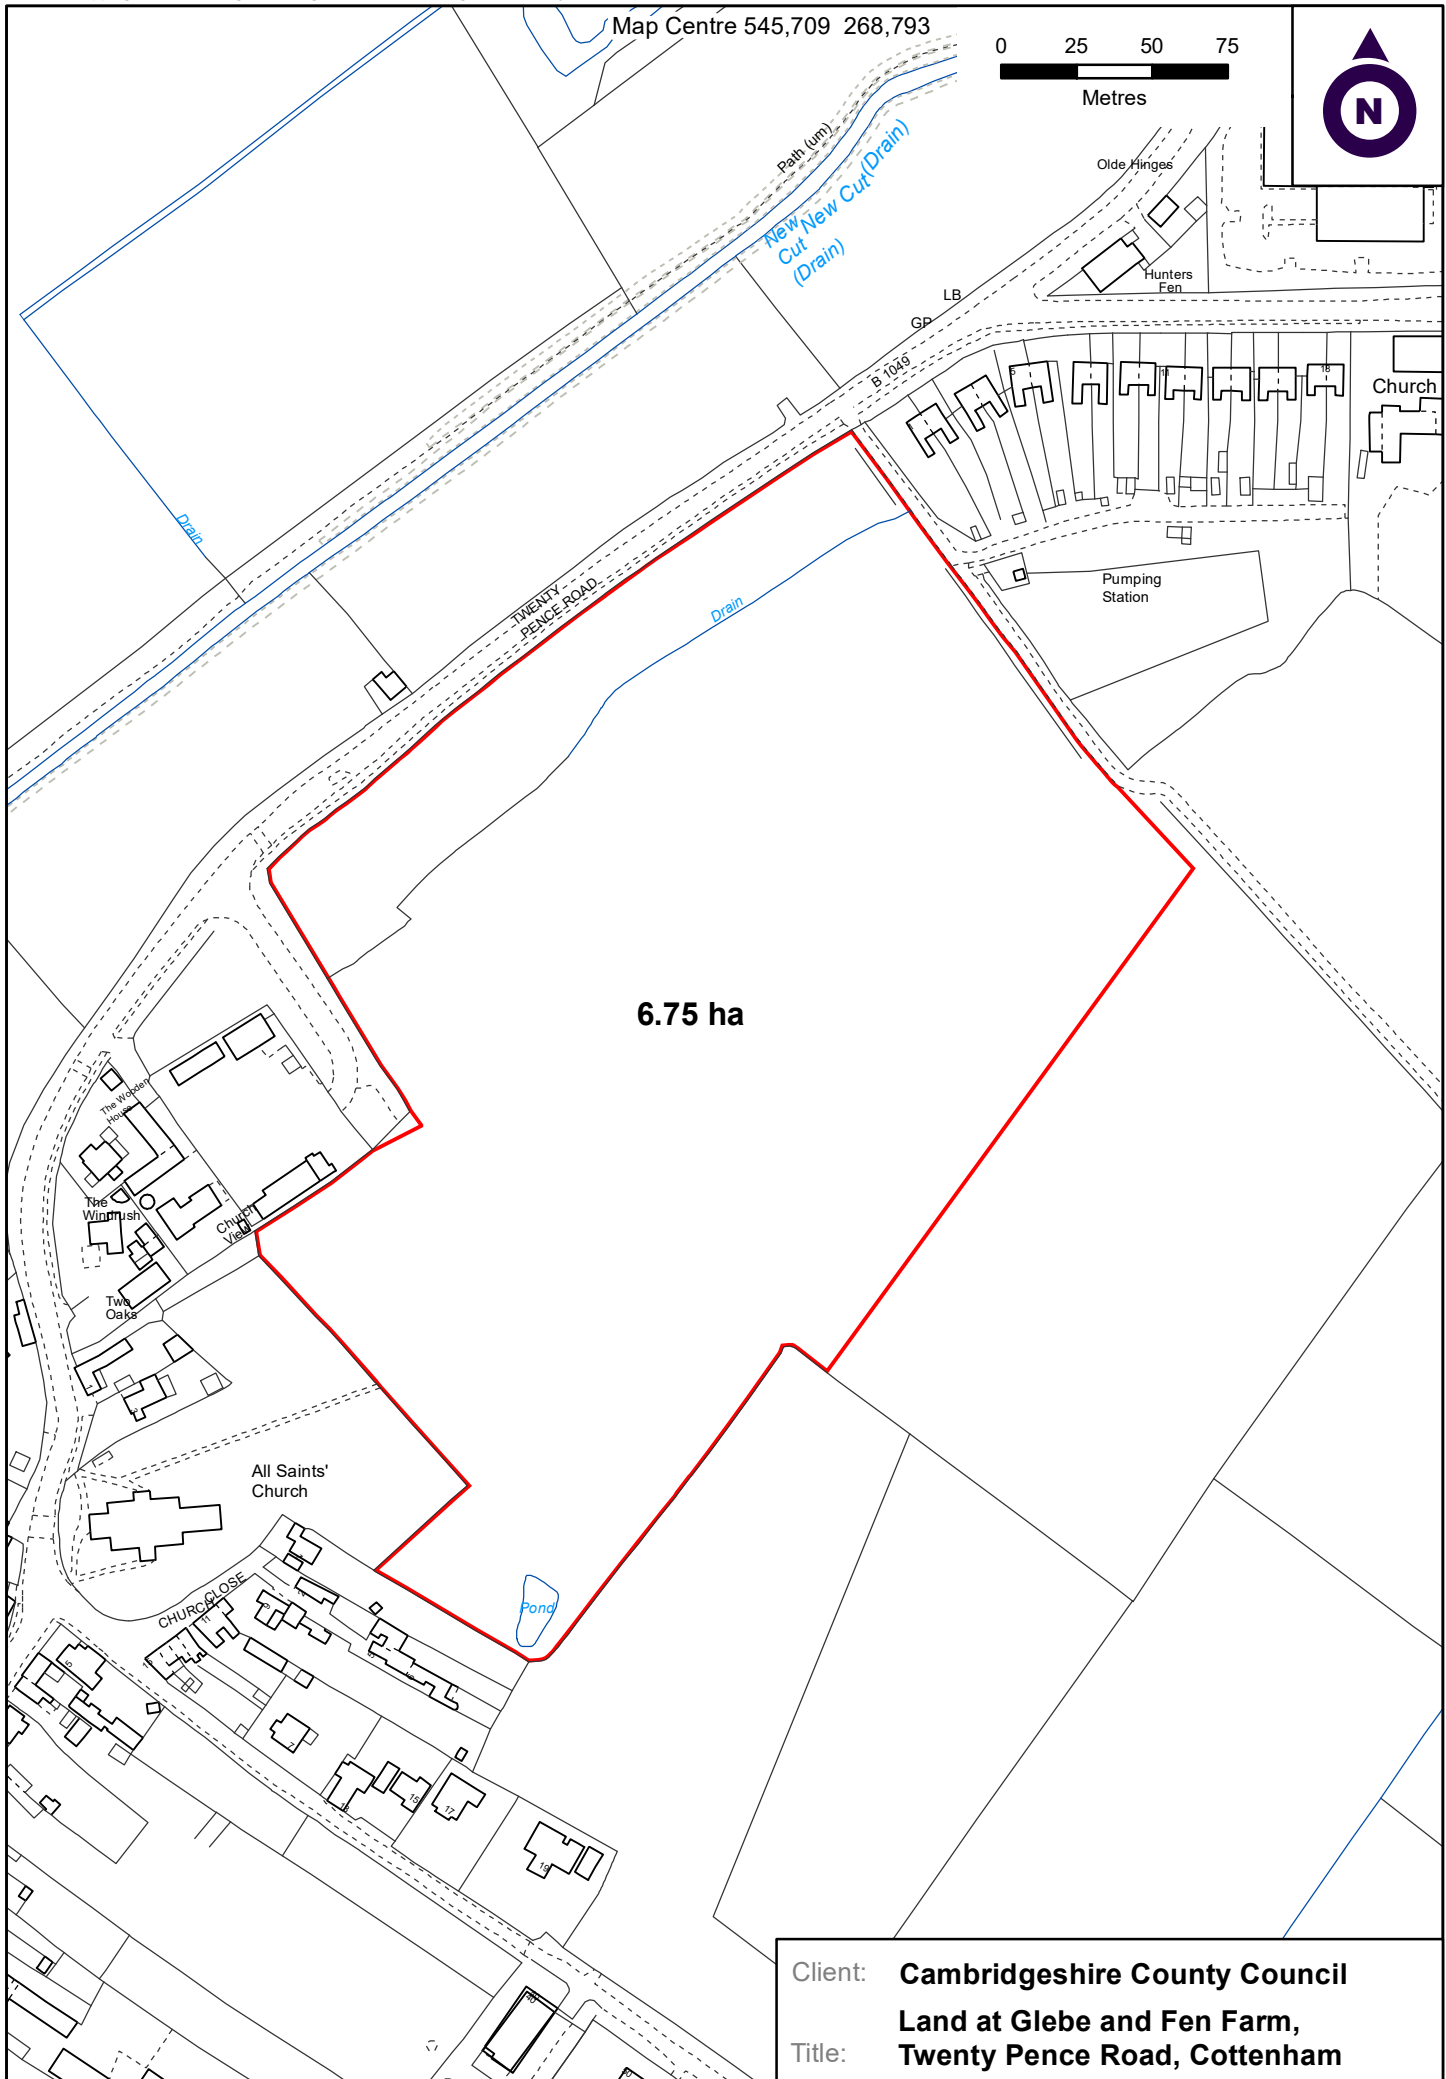

Map Centre 545,709 268,793

0 25 50 75

Metres

6.75 ha

Client: **Cambridgeshire County Council**
Land at Glebe and Fen Farm,
Twenty Pence Road, Cottenham