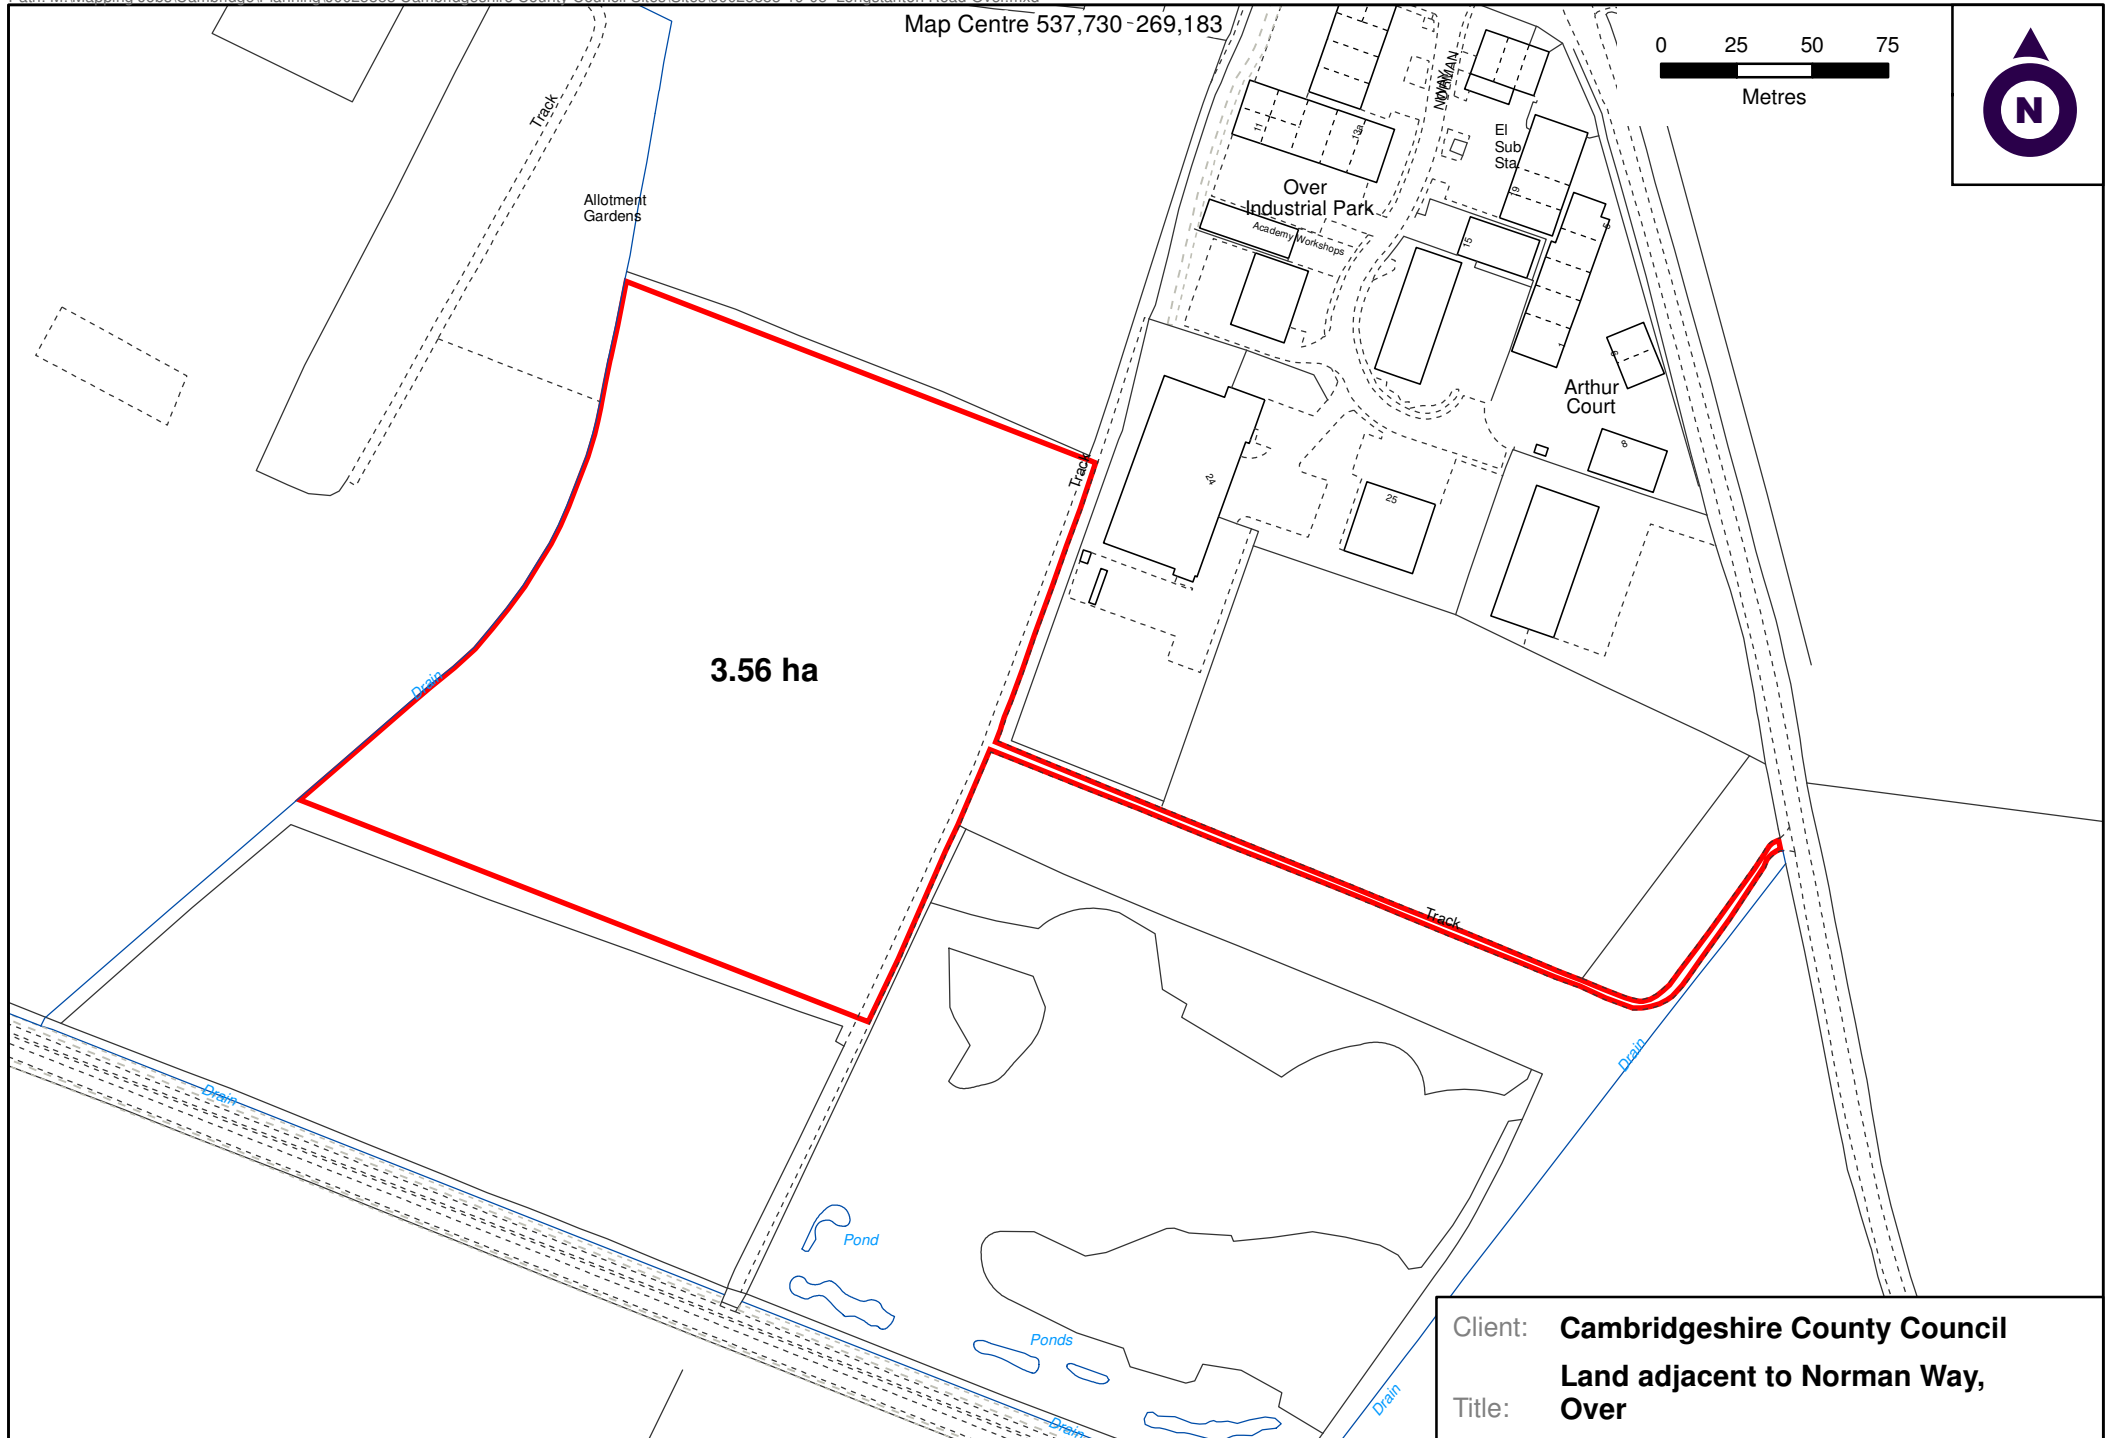

Map Centre 537,730 -269,183

3.56 ha

Client: **Cambridgeshire County Council**  
Title: **Land adjacent to Norman Way, Over**