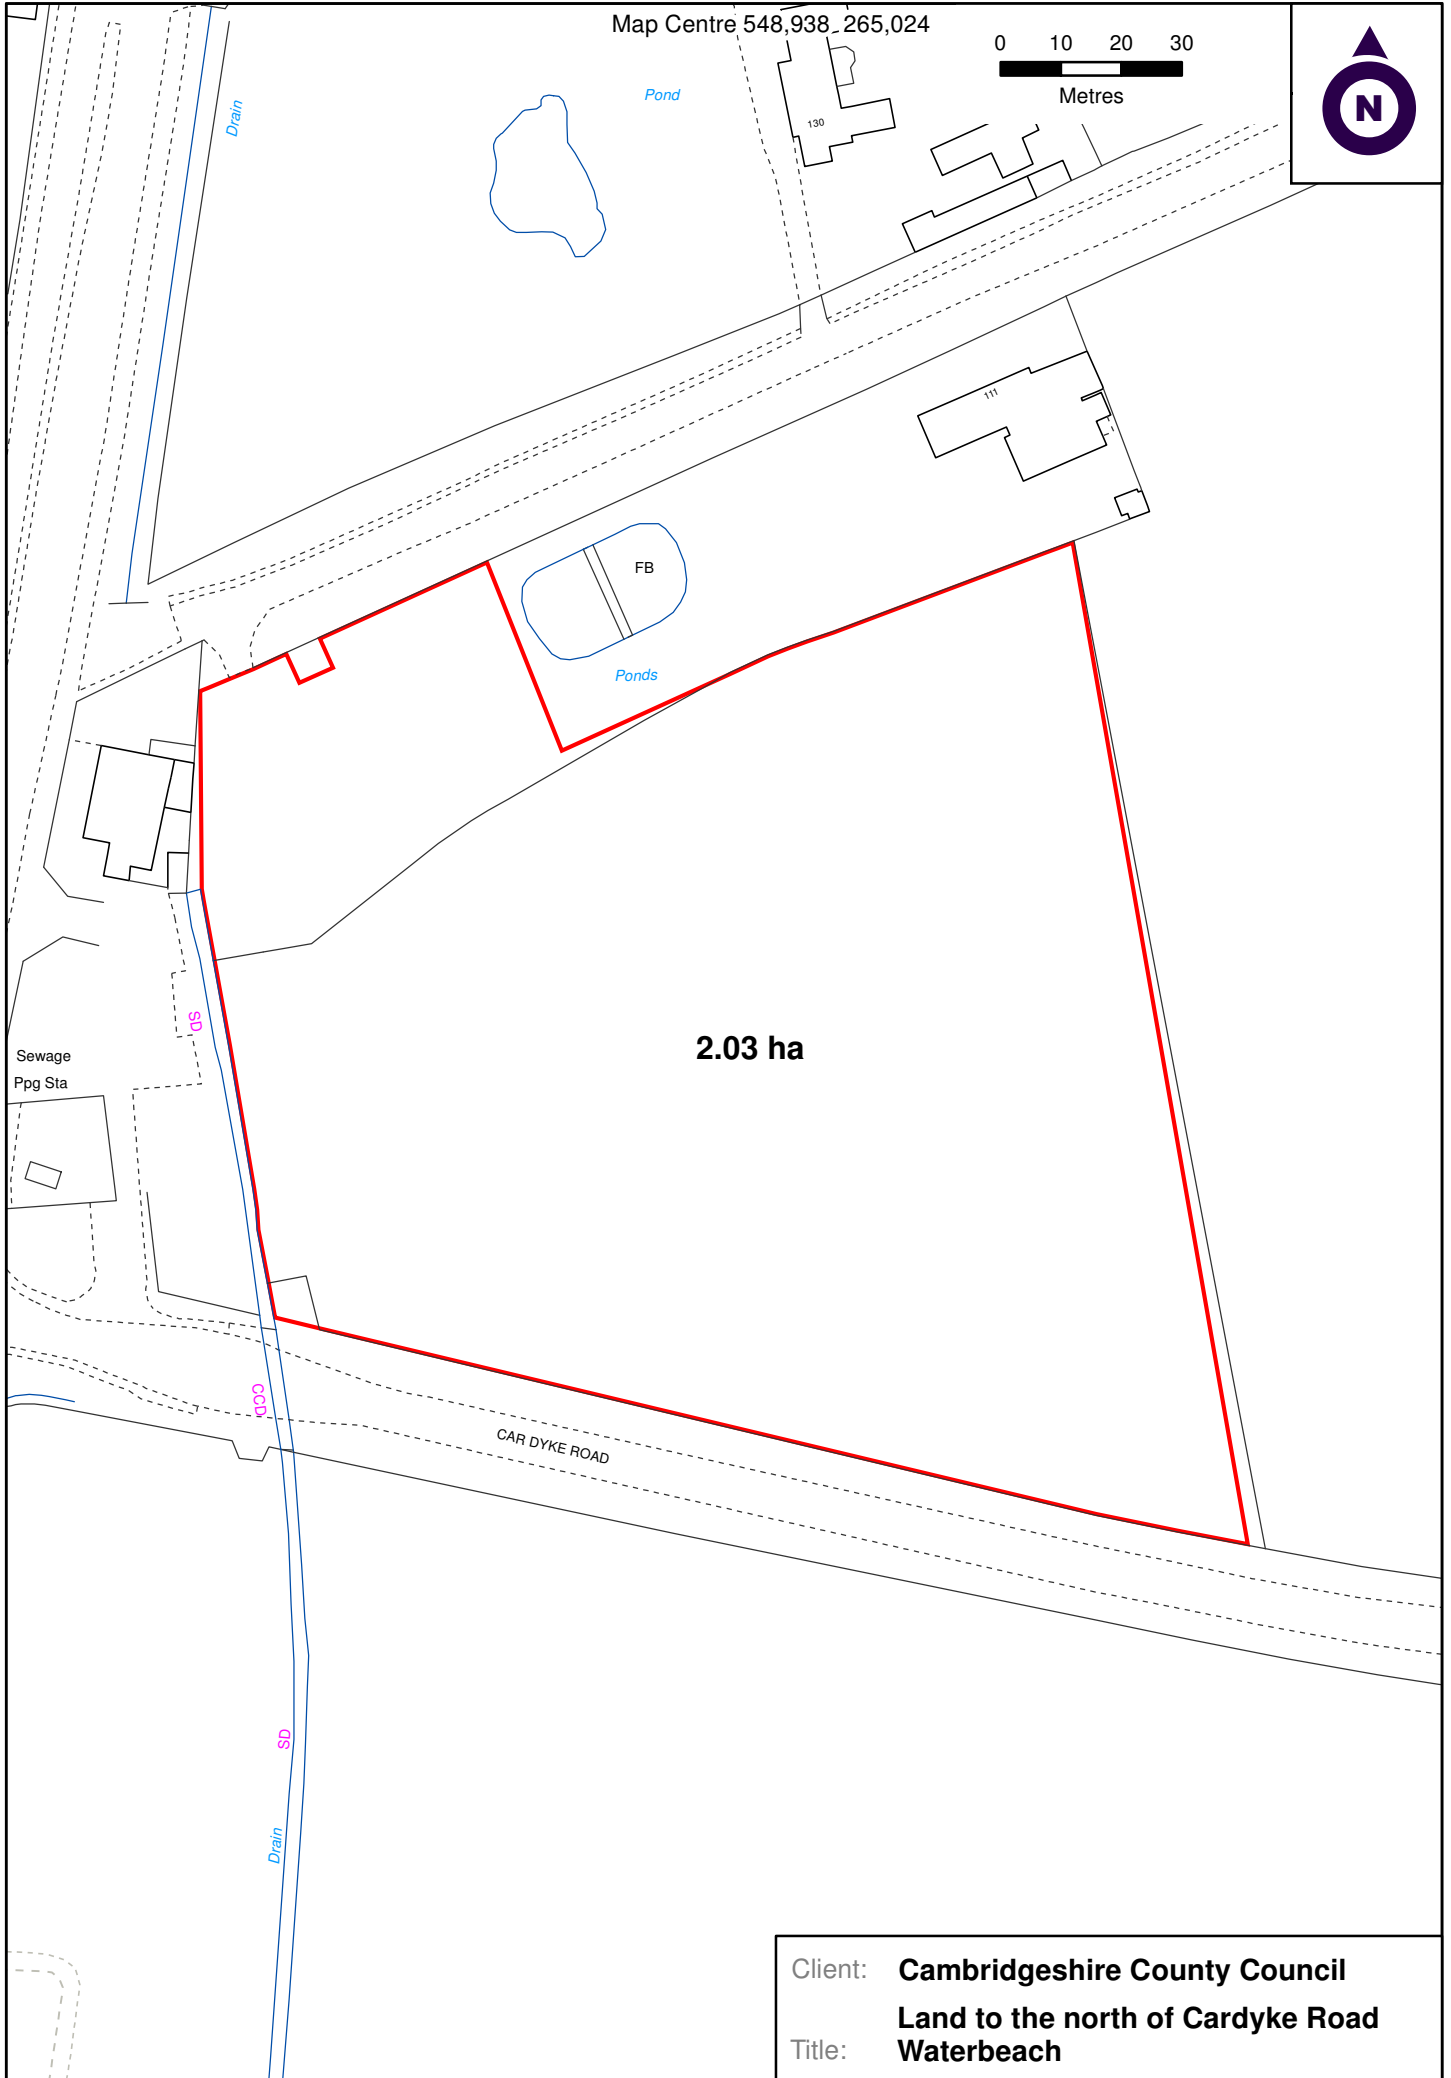

Map Centre 548,938, 265,024

0 10 20 30

Metres

2.03 ha

Client: **Cambridgeshire County Council**
Title: **Land to the north of Cardyke Road
Waterbeach**