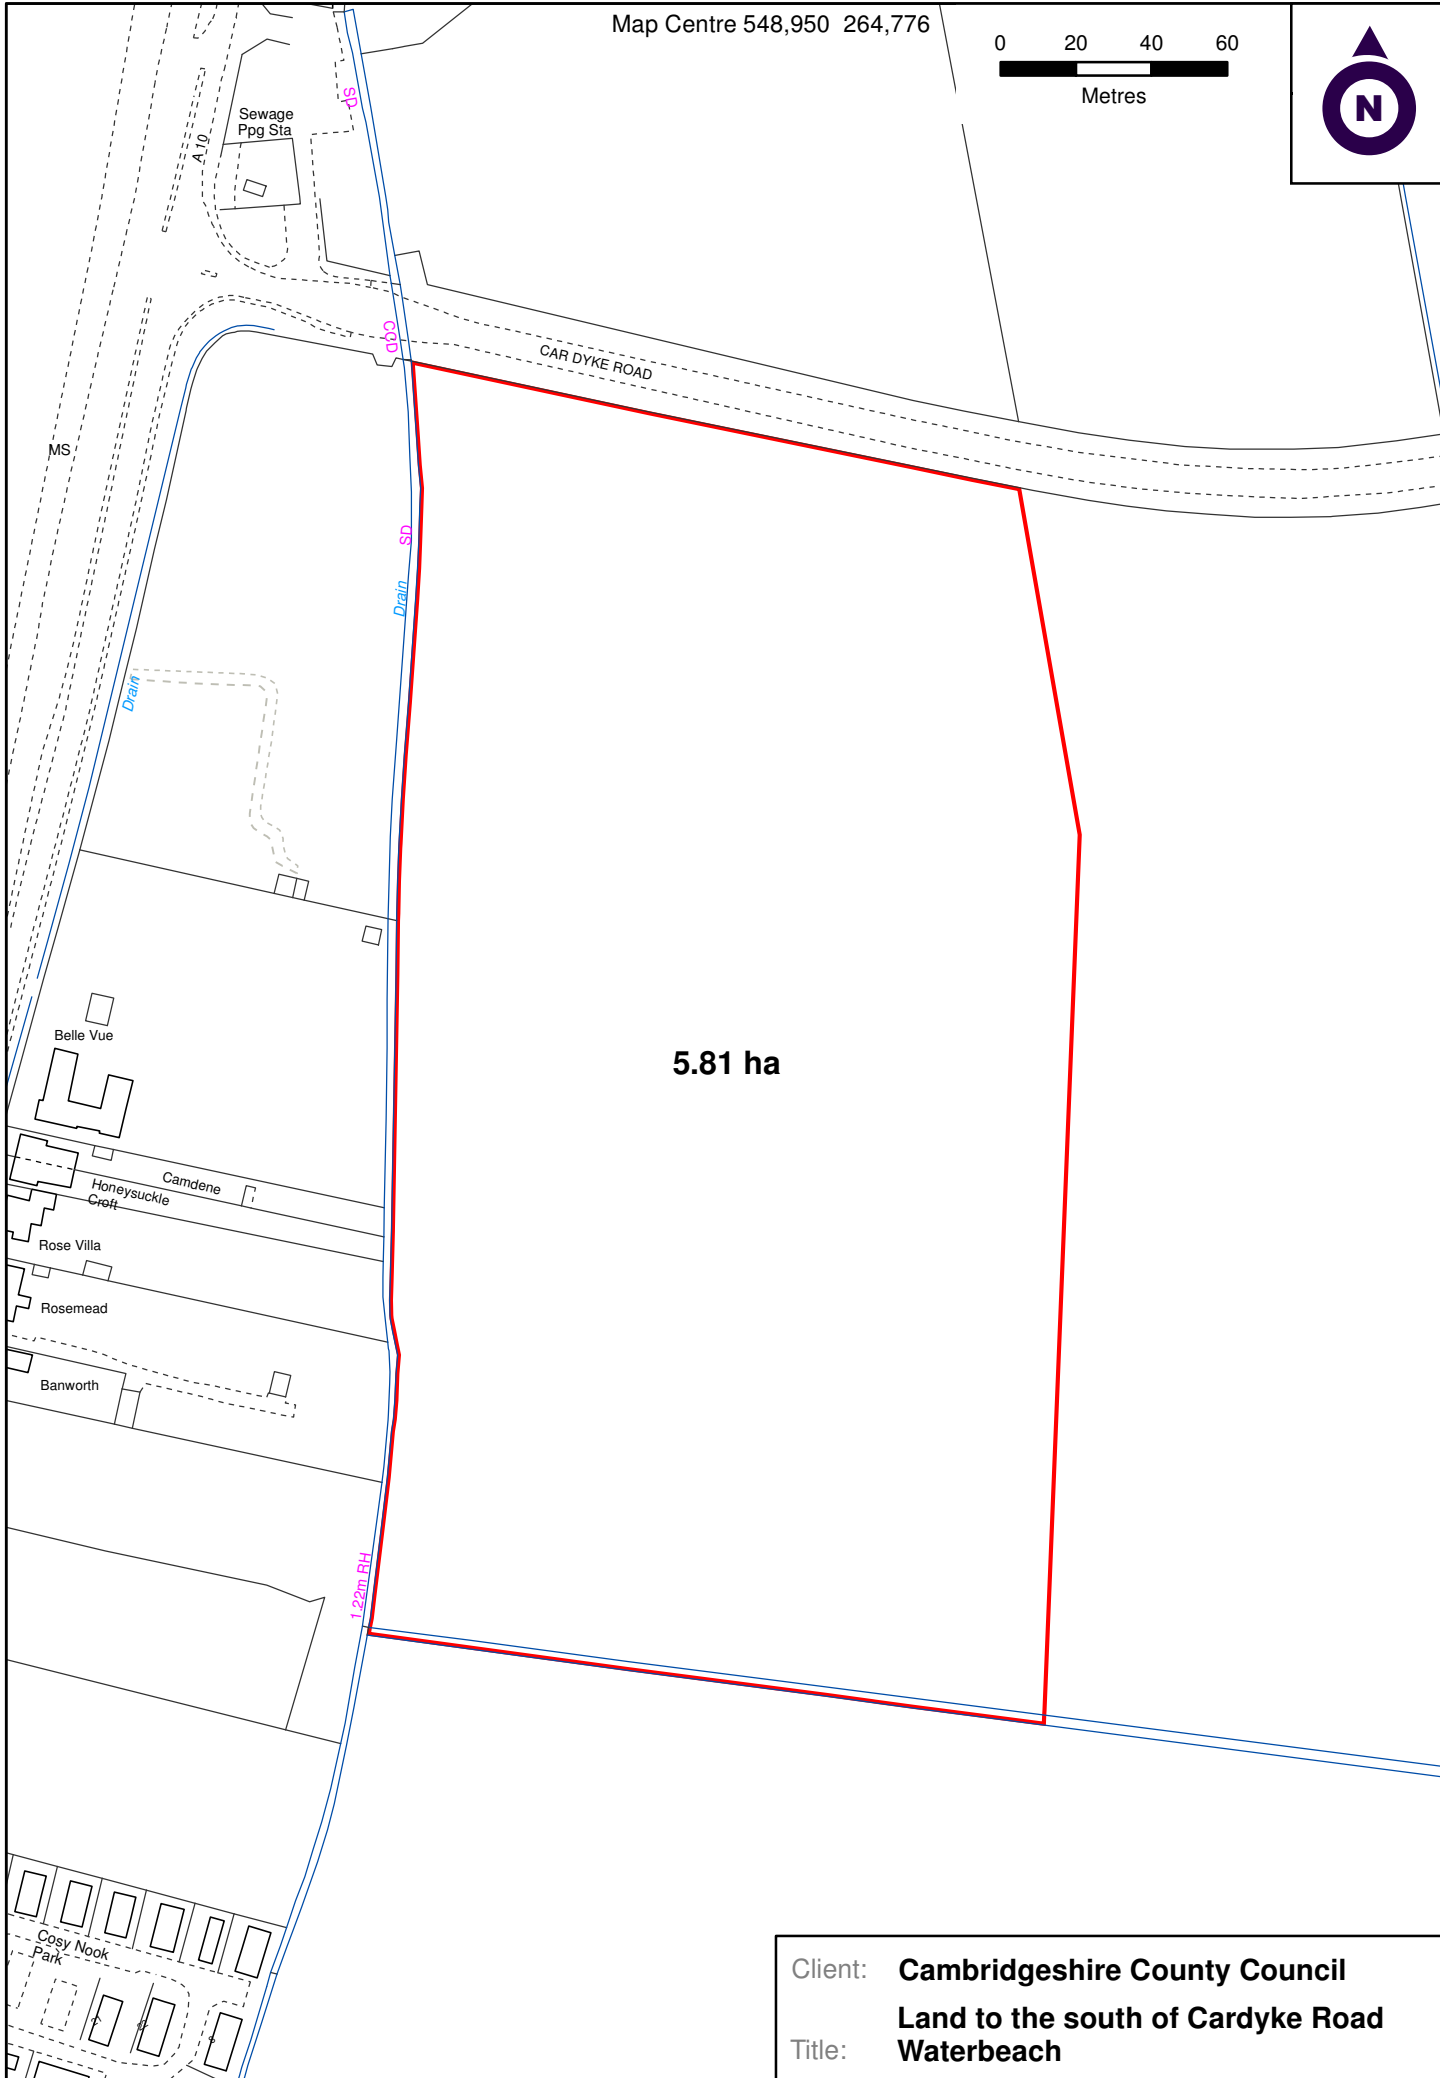

Map Centre 548,950 264,776

Client: **Cambridgeshire County Council**
Title: **Land to the south of Cardyke Road
Waterbeach**