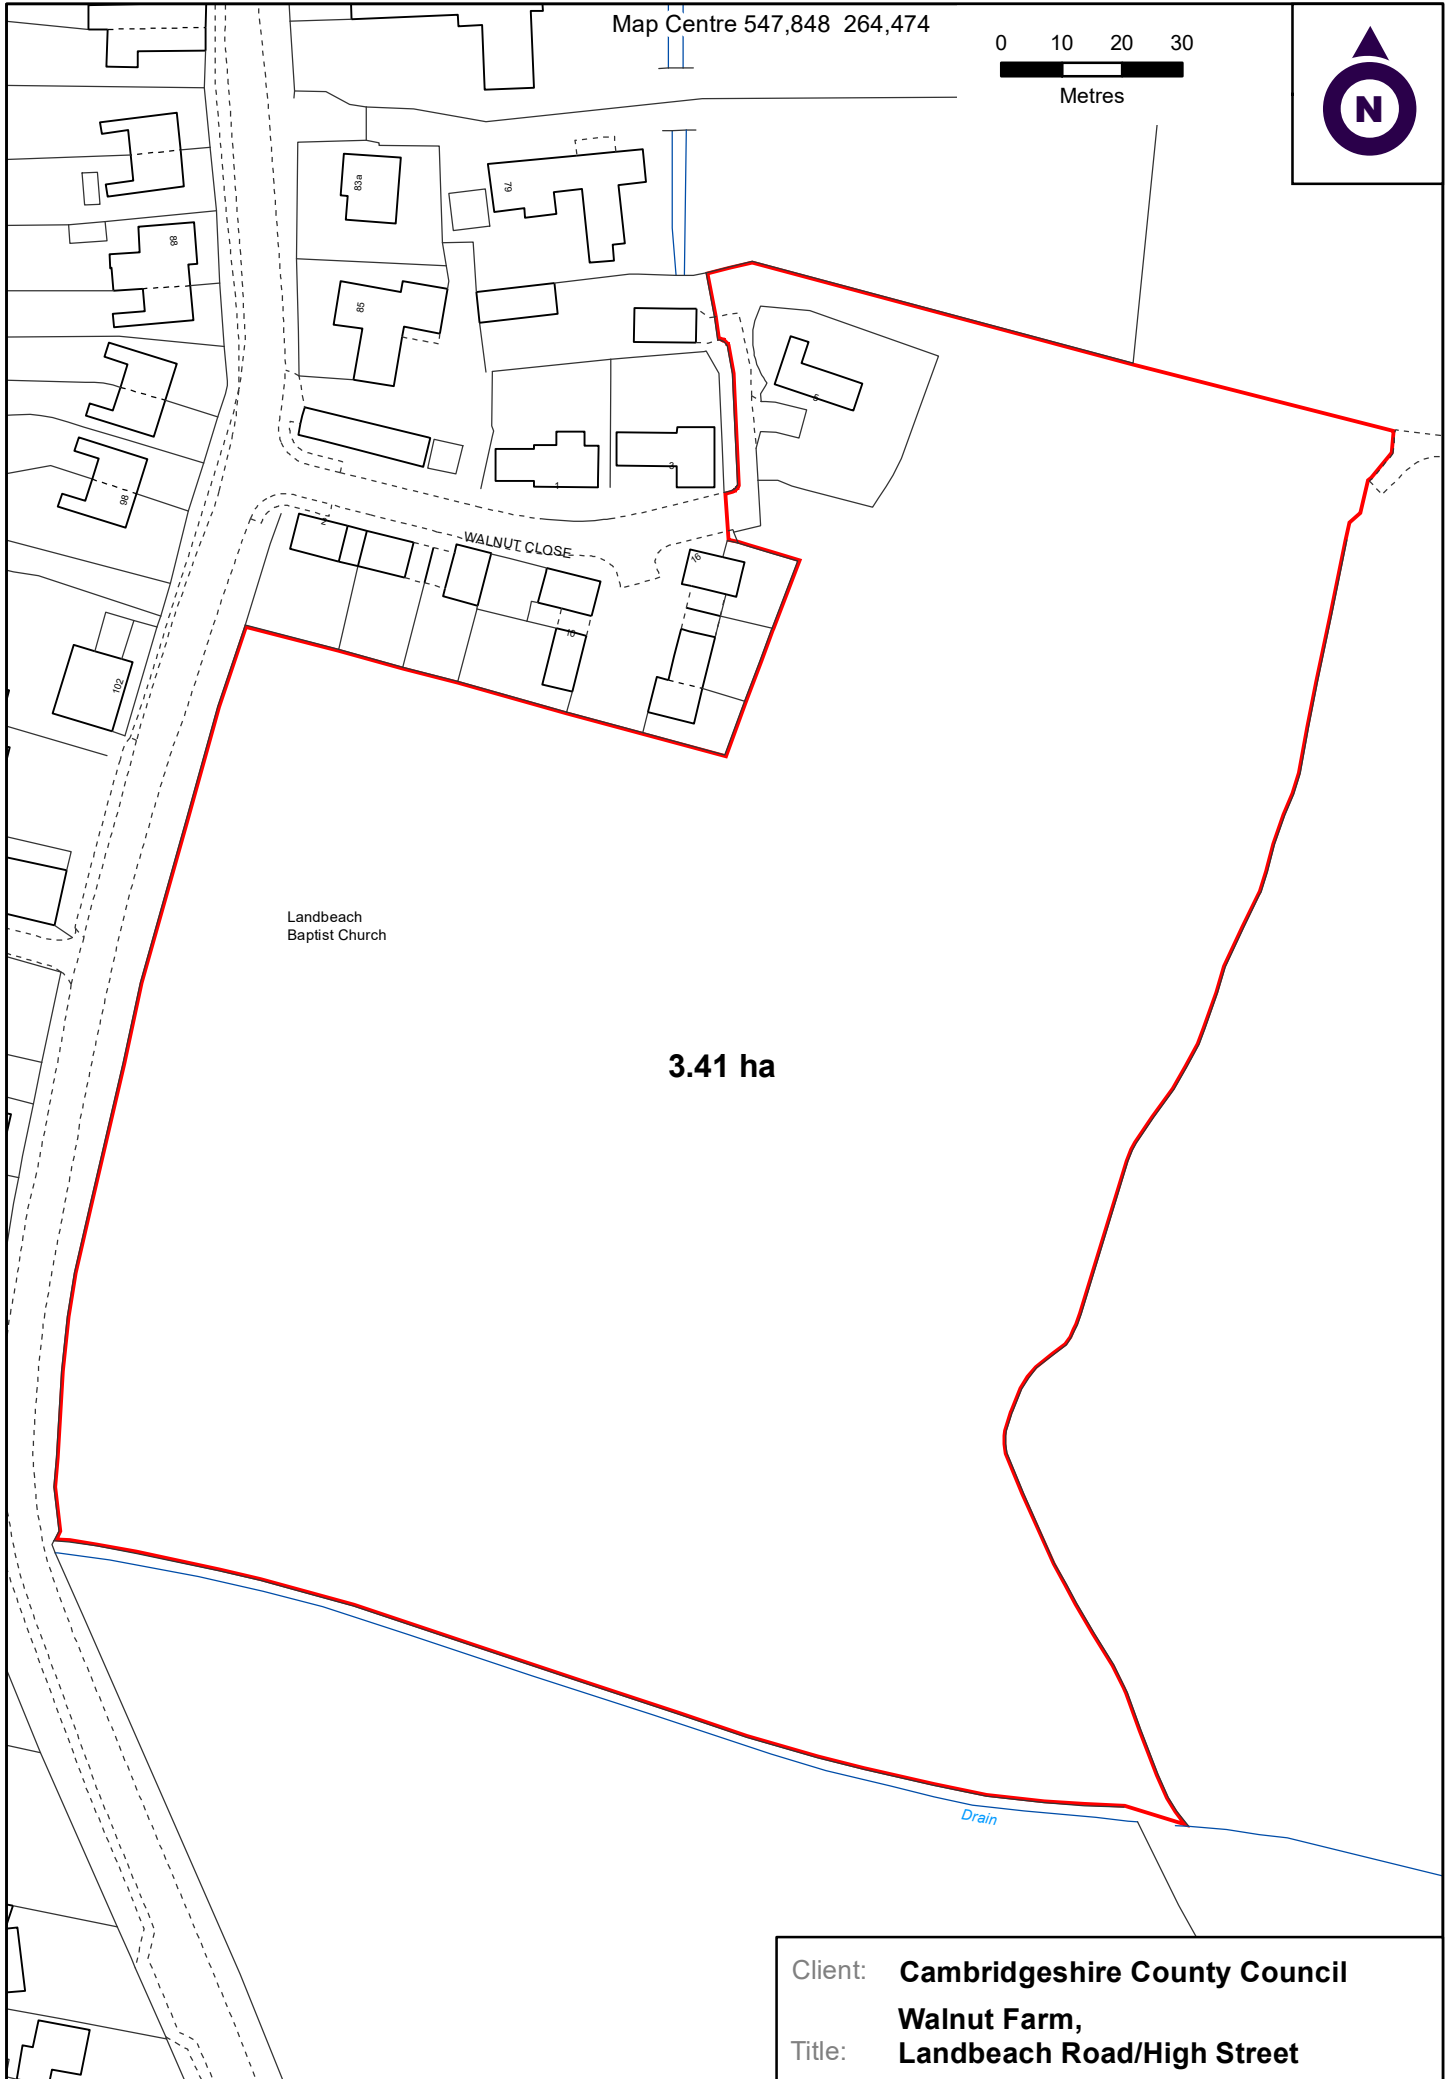

Map Centre 547,848 264,474

0 10 20 30

Metres

Landbeach Baptist Church

3.41 ha

WALNUT CLOSE

Drain

Client: **Cambridgeshire County Council**  
**Walnut Farm,**  
Title: **Landbeach Road/High Street**