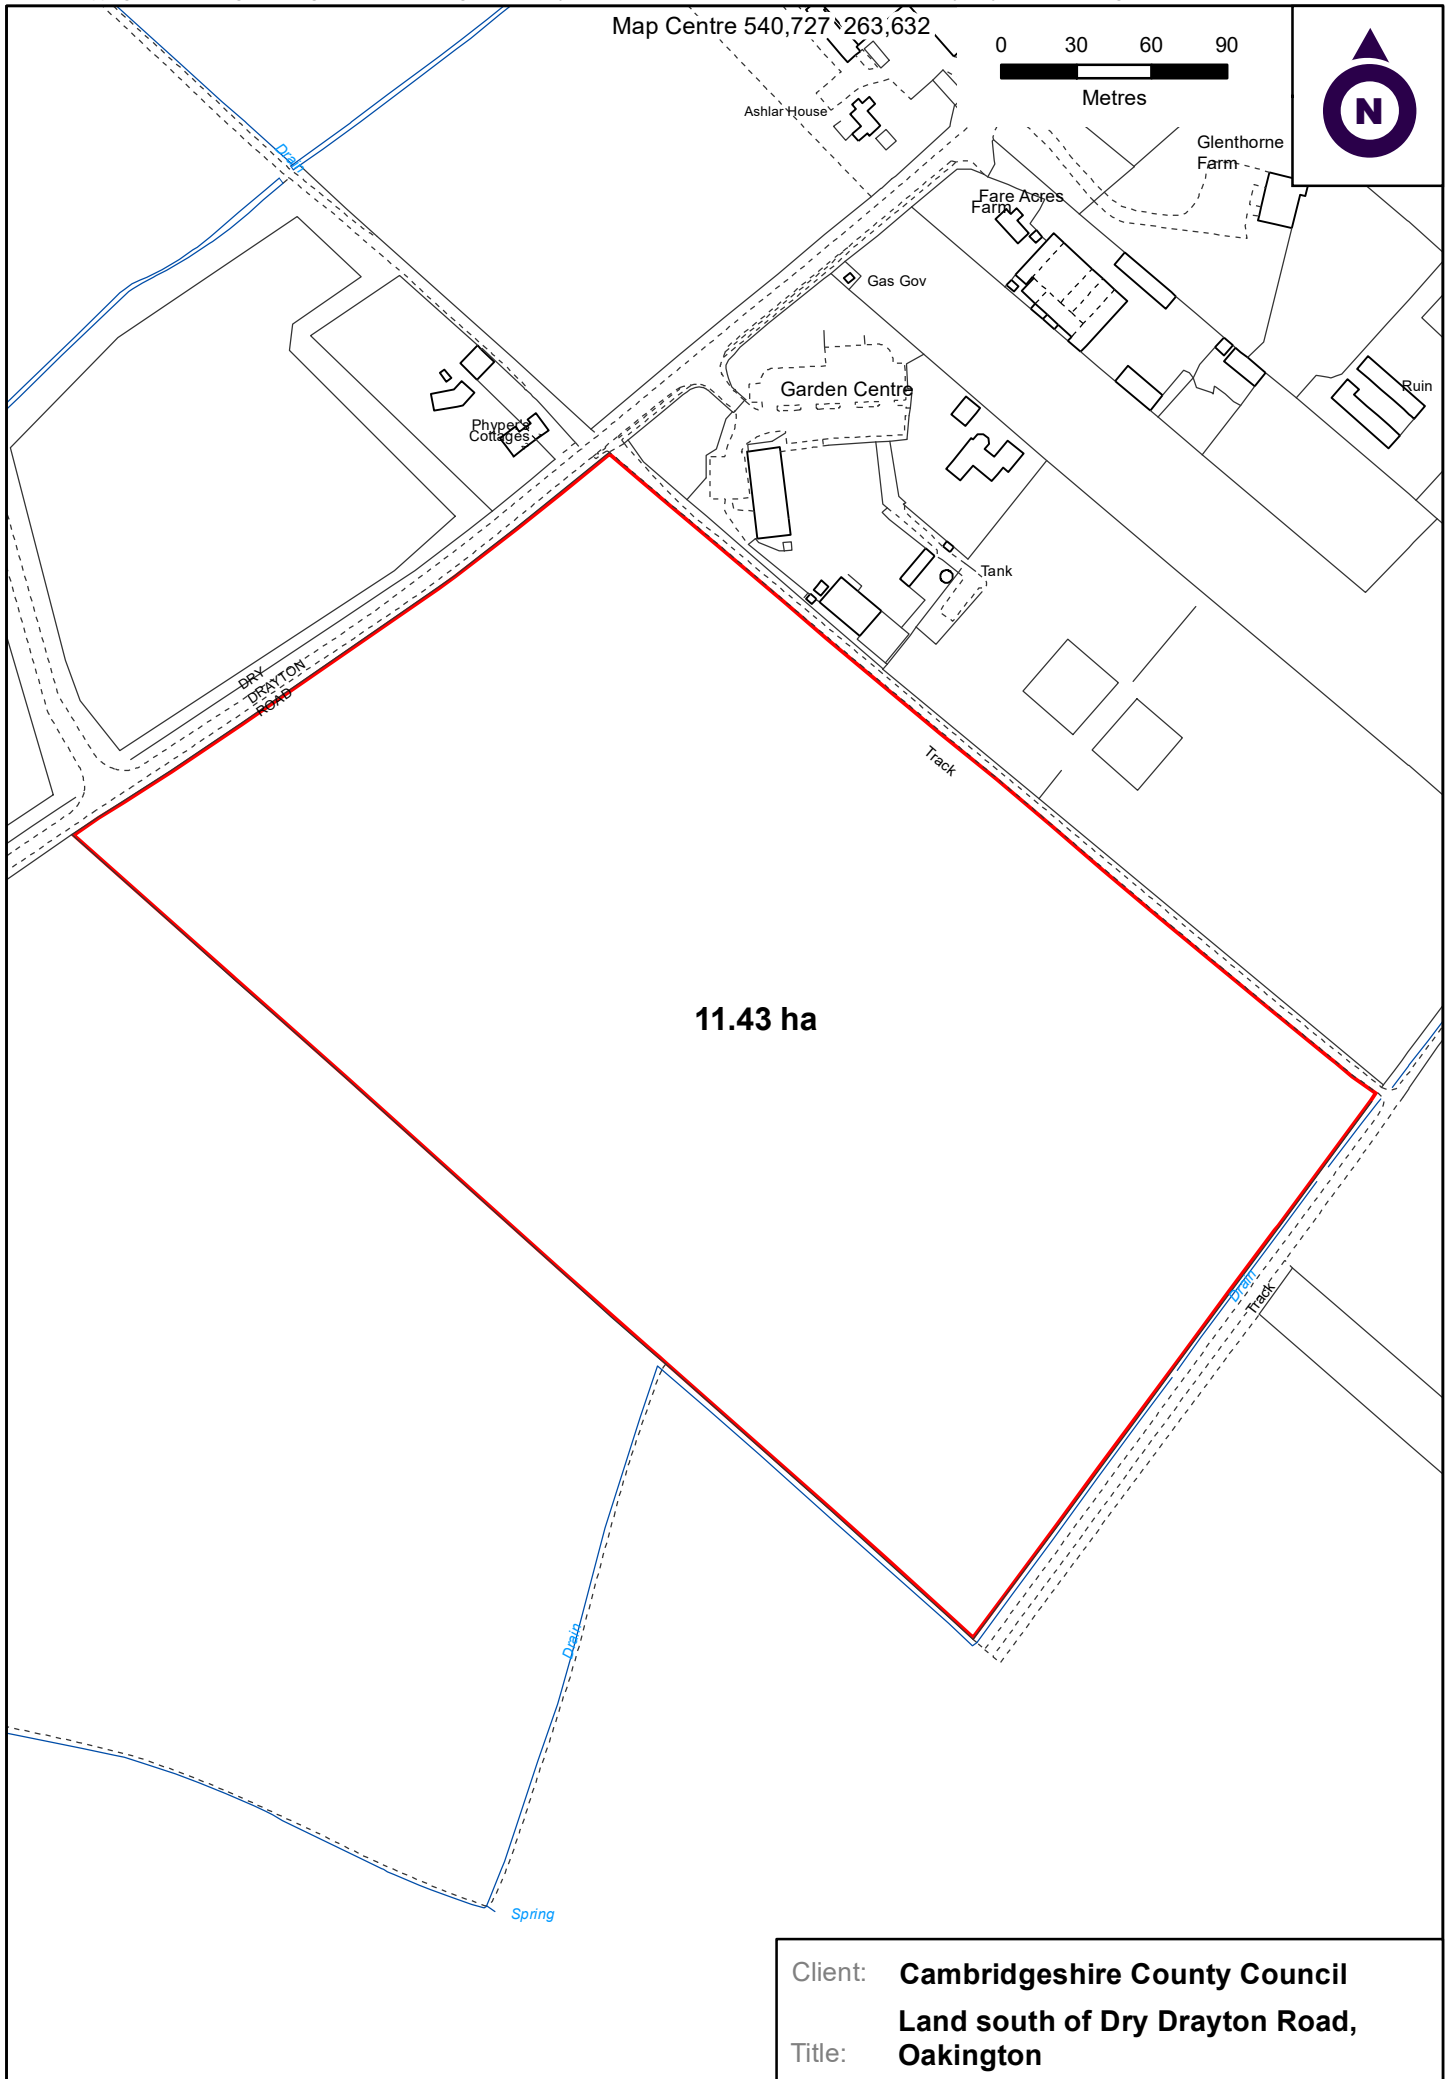

Map Centre 540,727 263,632

11.43 ha

Client: **Cambridgeshire County Council**  
Title: **Land south of Dry Drayton Road, Oakington**