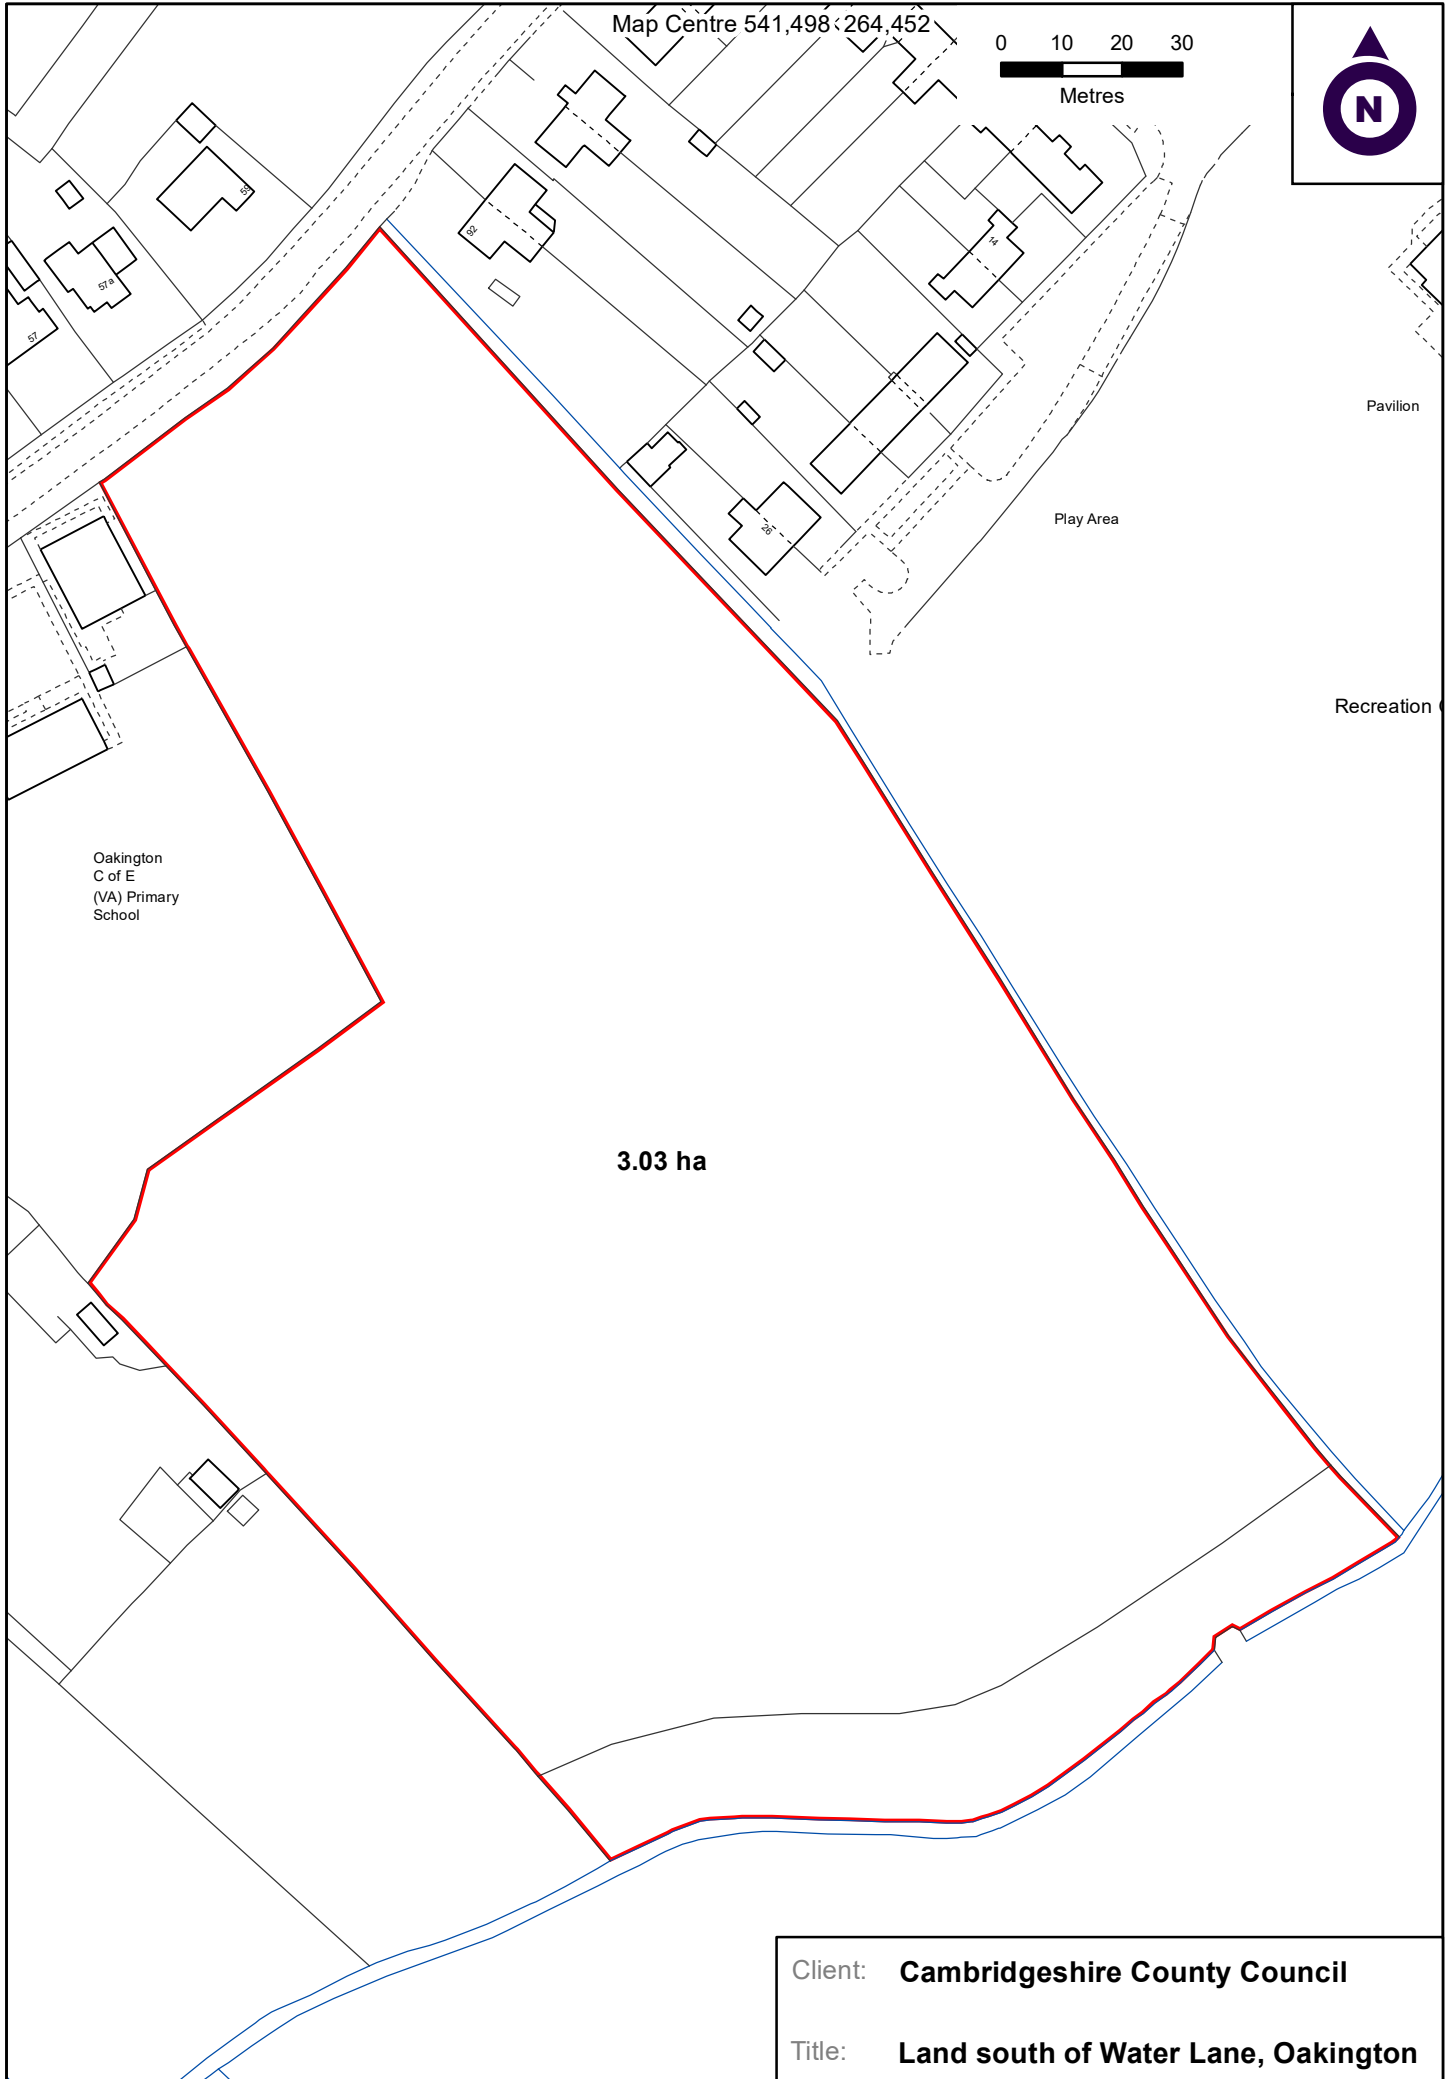

Map Centre 541,498 264,452

0 10 20 30

Metres

Pavilion

Play Area

Recreation

Oakington
C of E
(VA) Primary
School

3.03 ha

Client: **Cambridgeshire County Council**

Title: **Land south of Water Lane, Oakington**