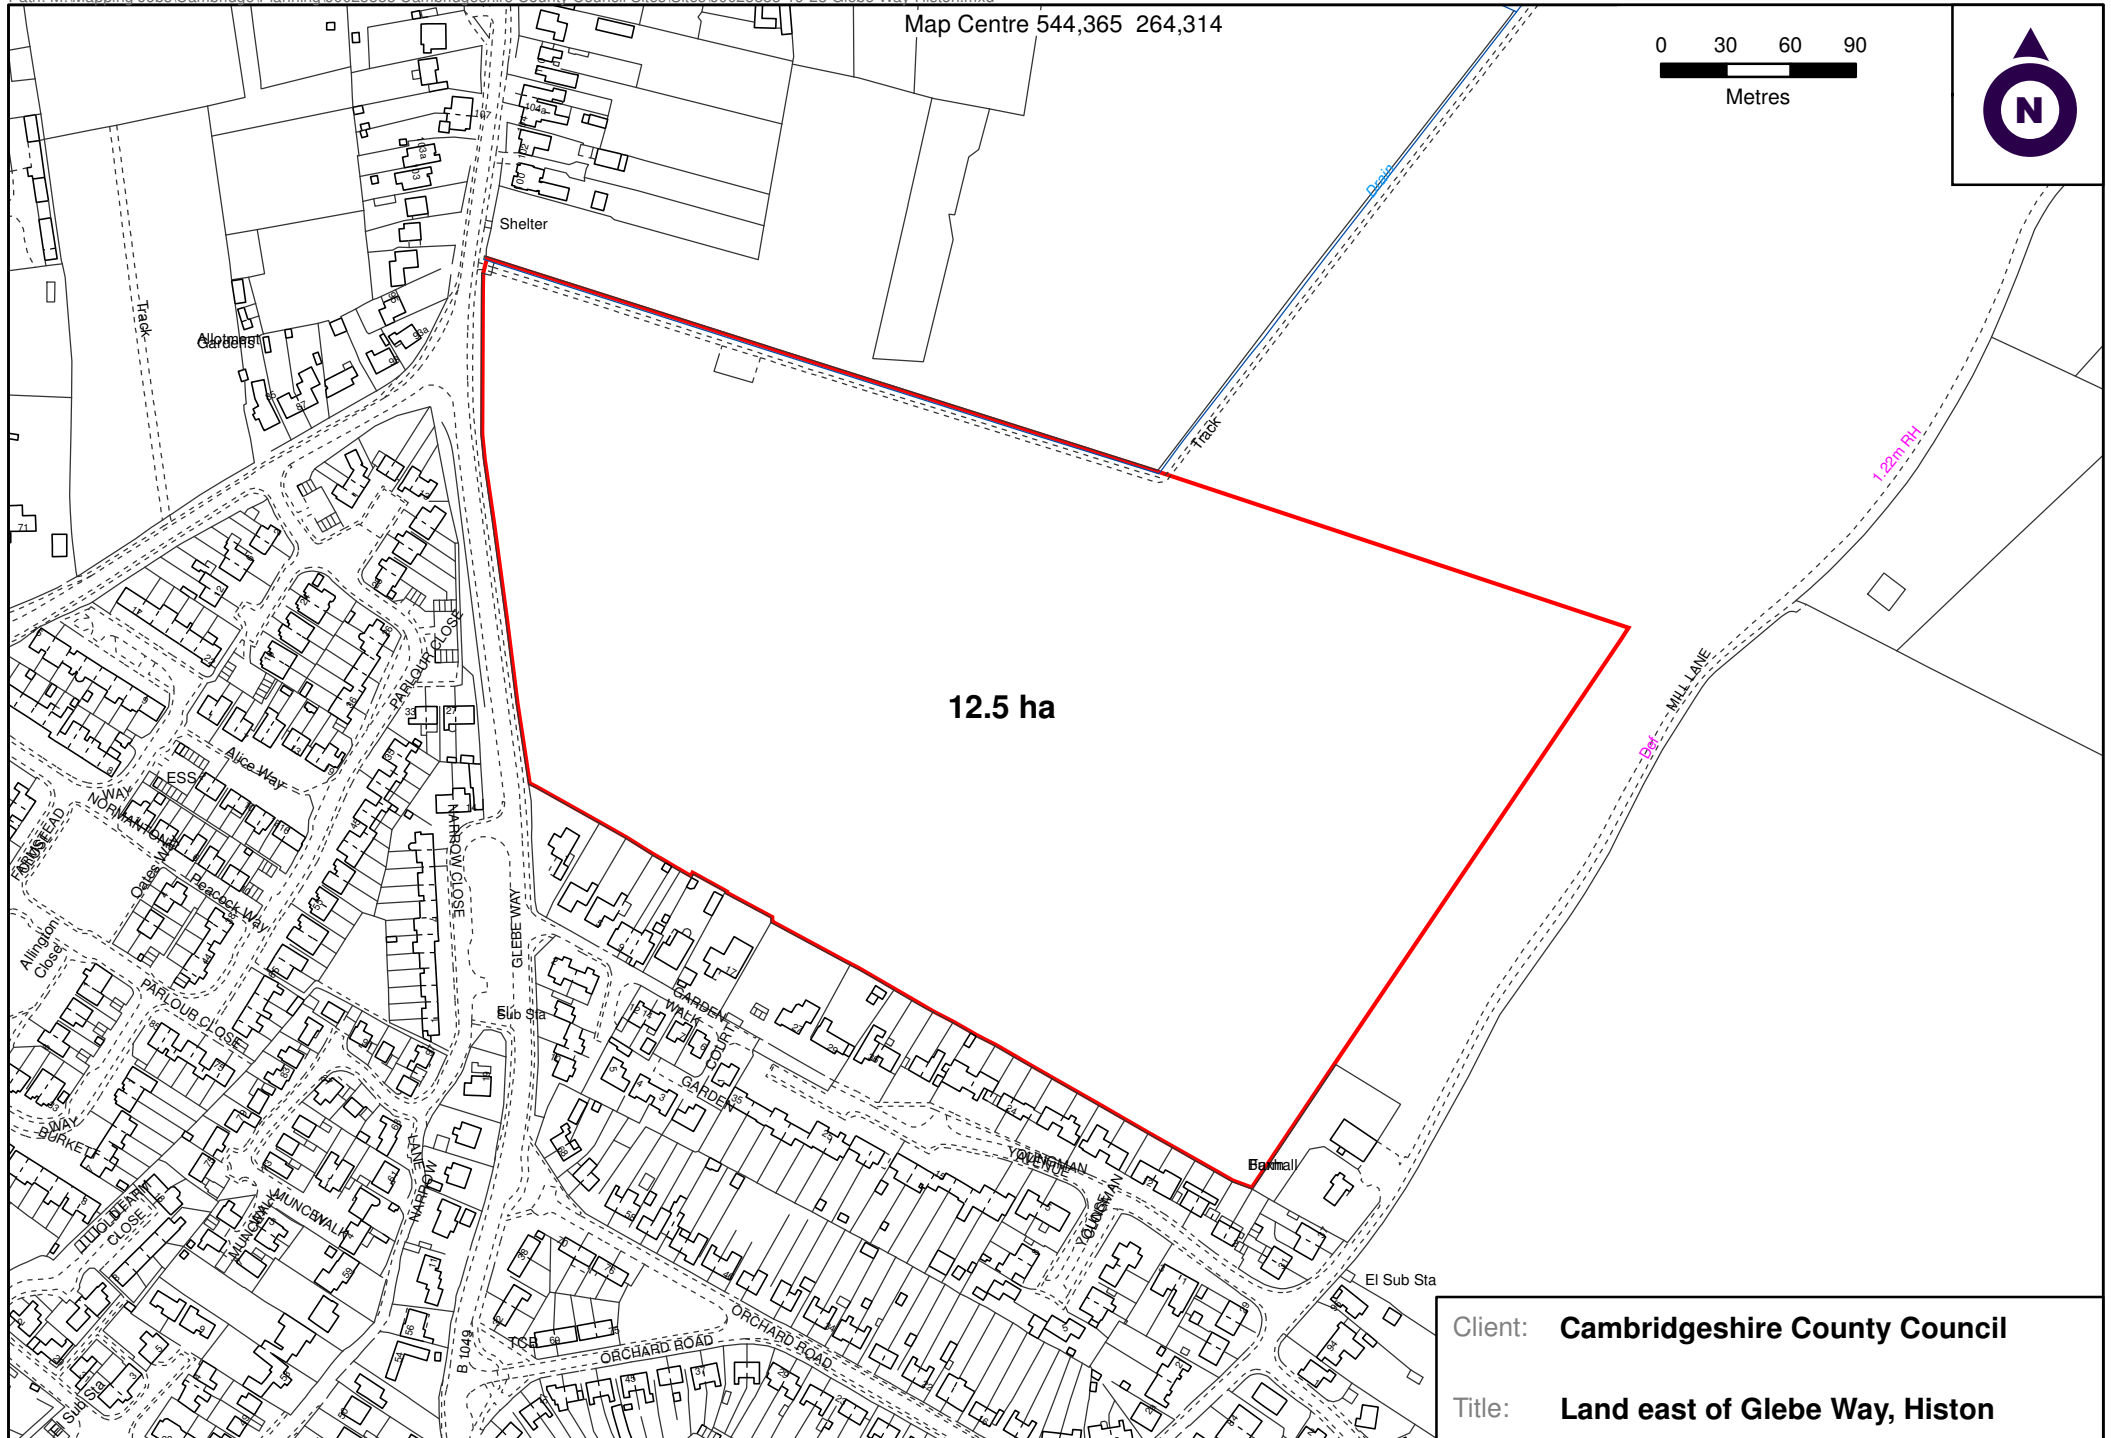

Map Centre 544,365 264,314

Client: **Cambridgeshire County Council**

Title: **Land east of Glebe Way, Histon**