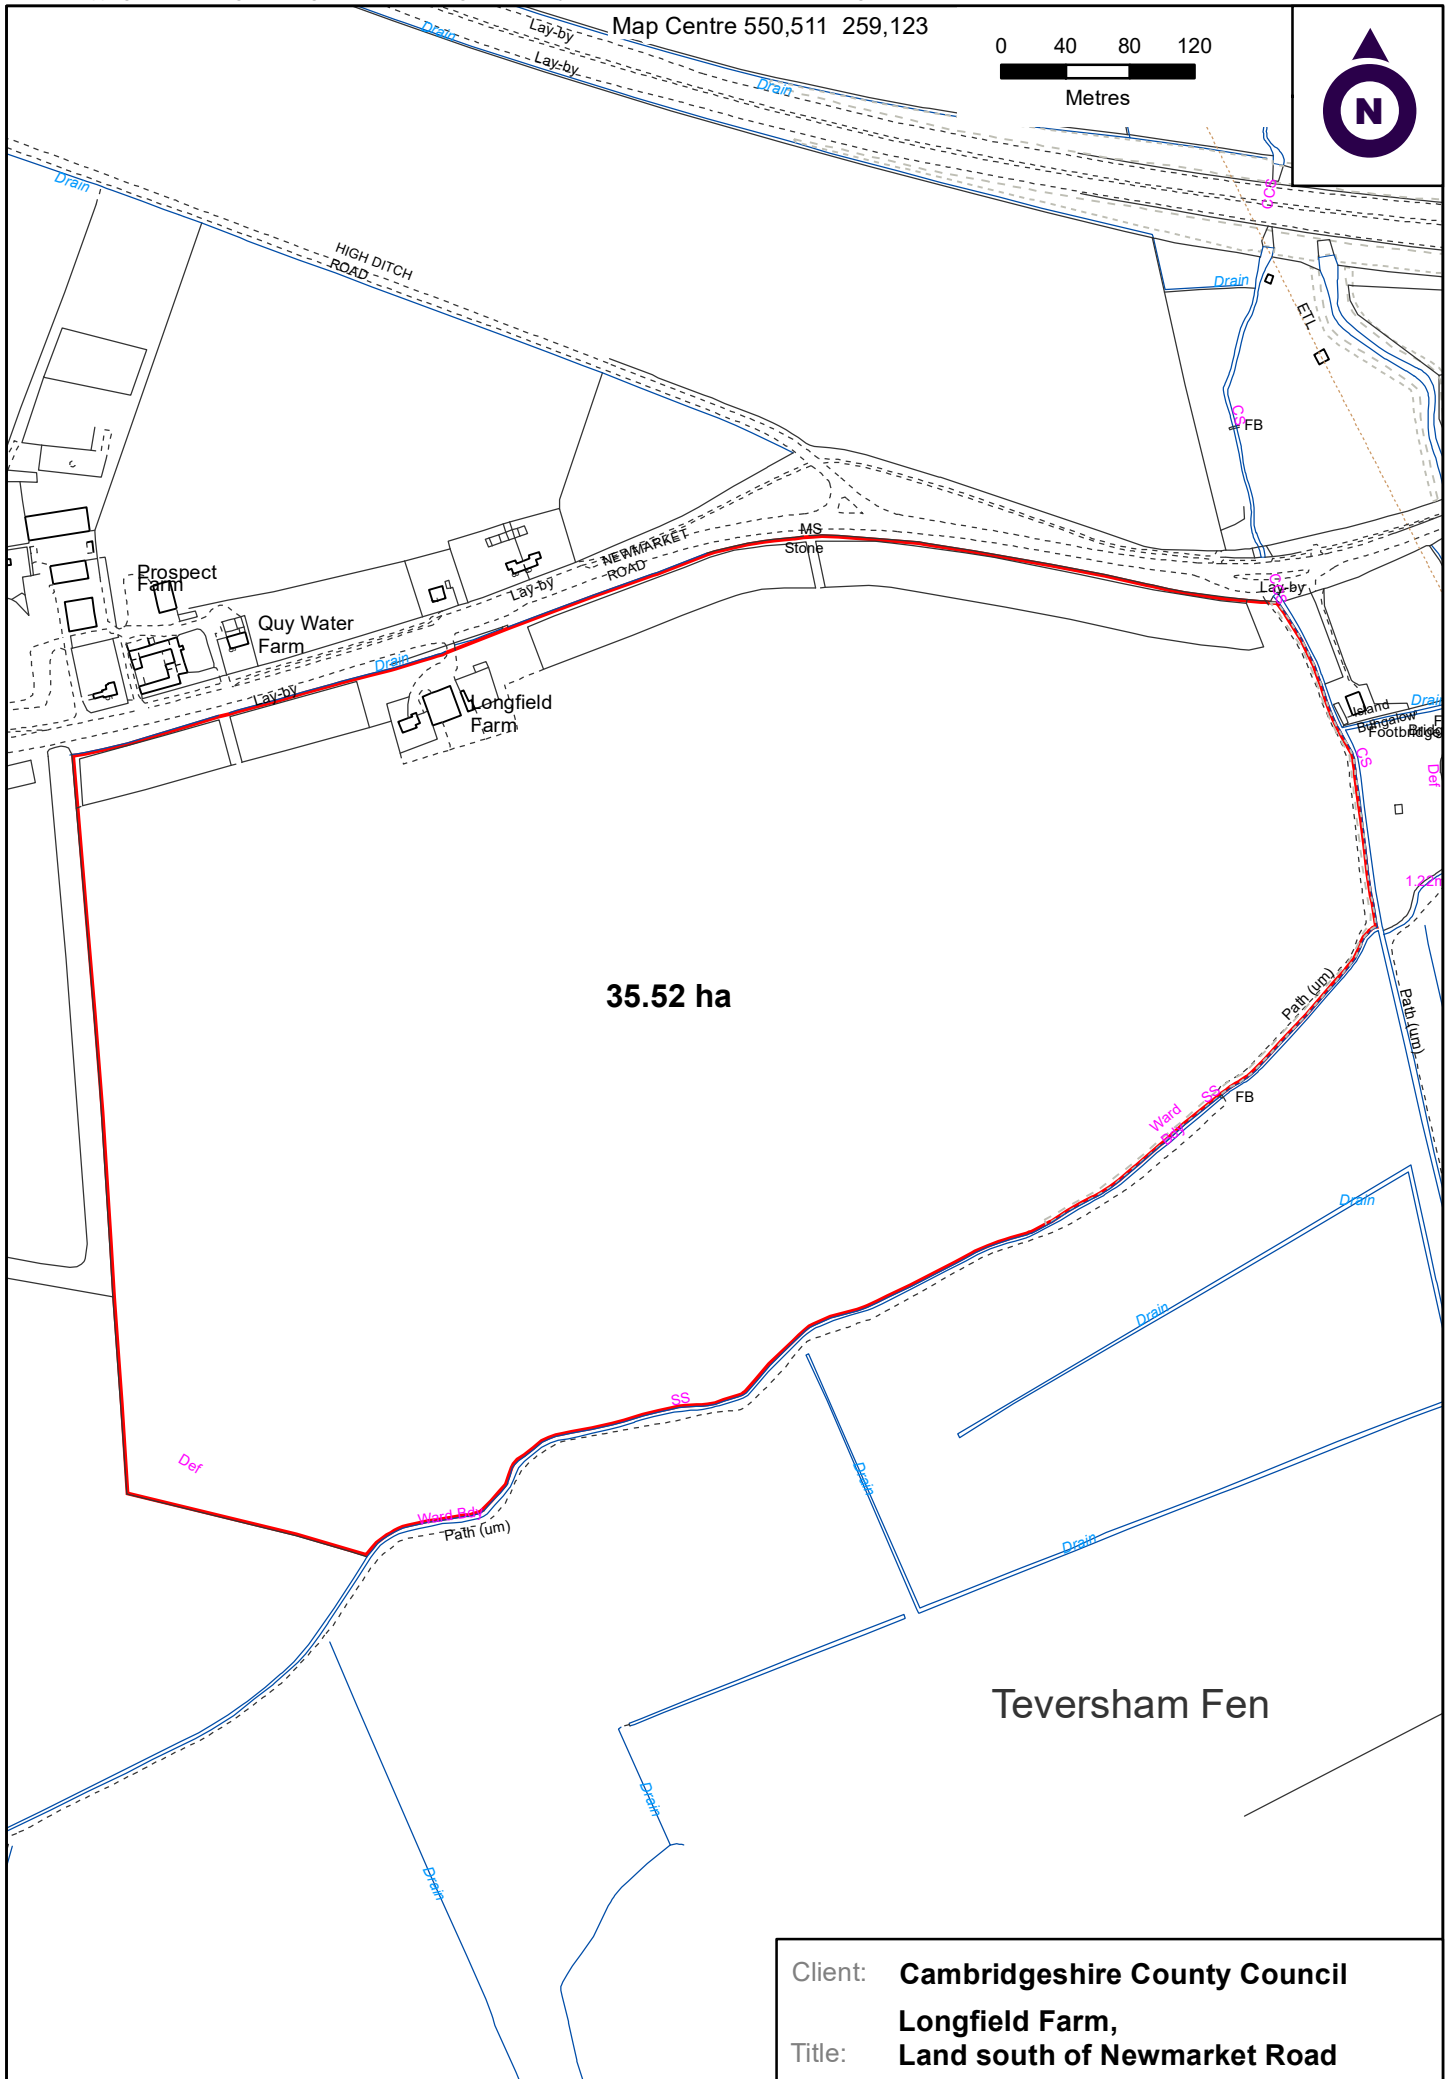

Map Centre 550,511 259,123

35.52 ha

Teversham Fen

Client: **Cambridgeshire County Council**
Longfield Farm,
Land south of Newmarket Road