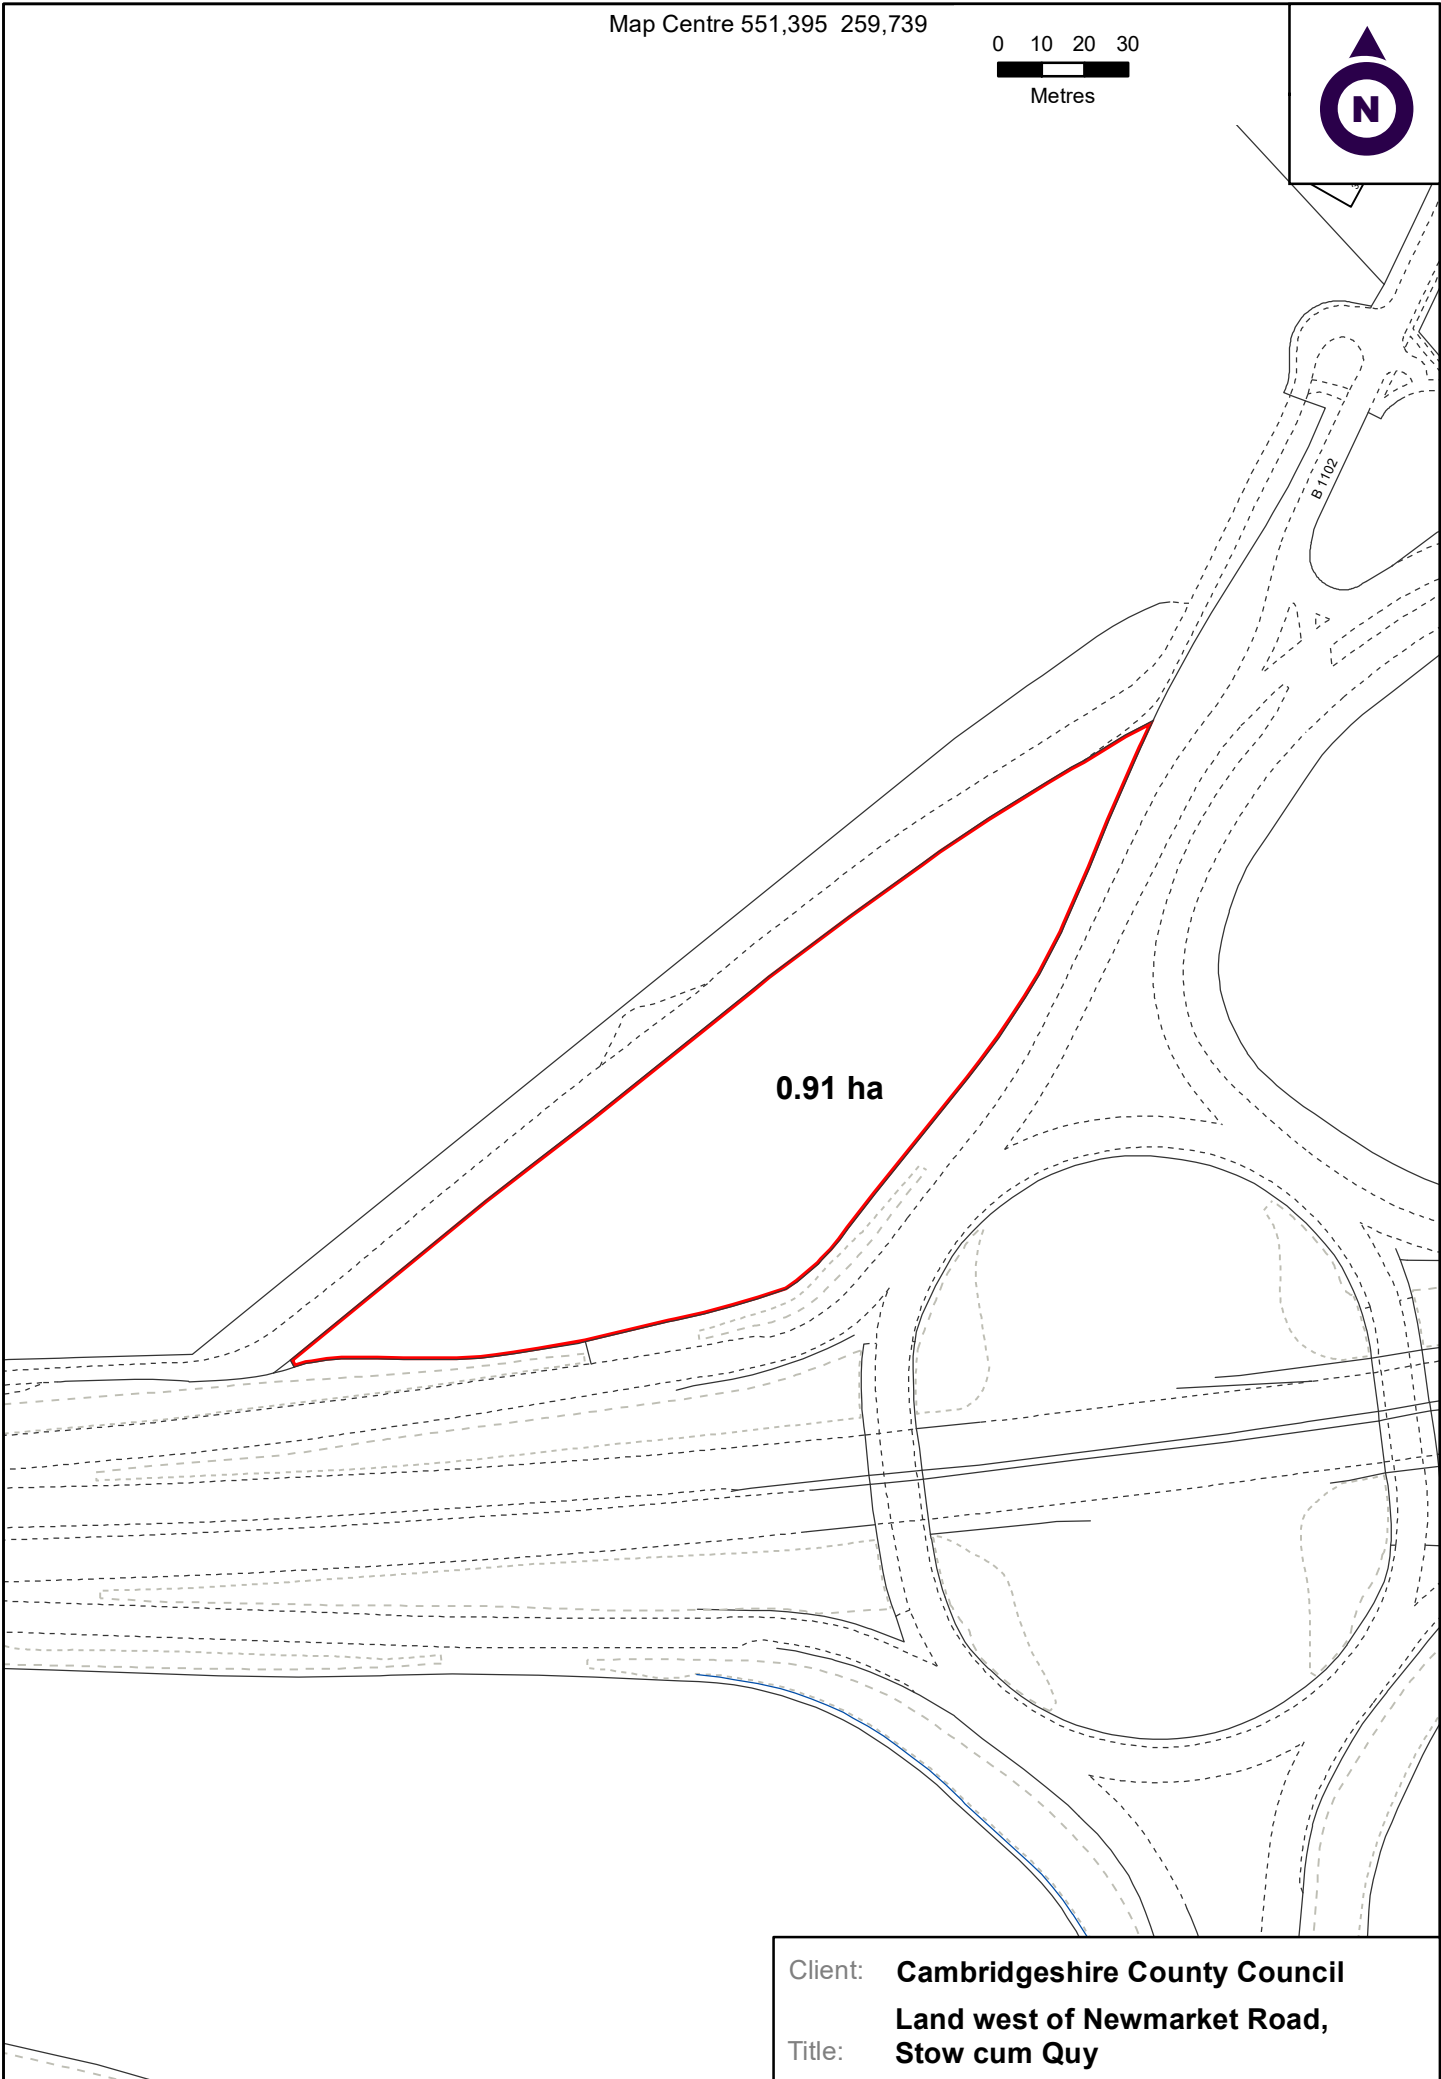

Map Centre 551,395 259,739

Client: **Cambridgeshire County Council**
Land west of Newmarket Road,
Title: **Stow cum Quy**