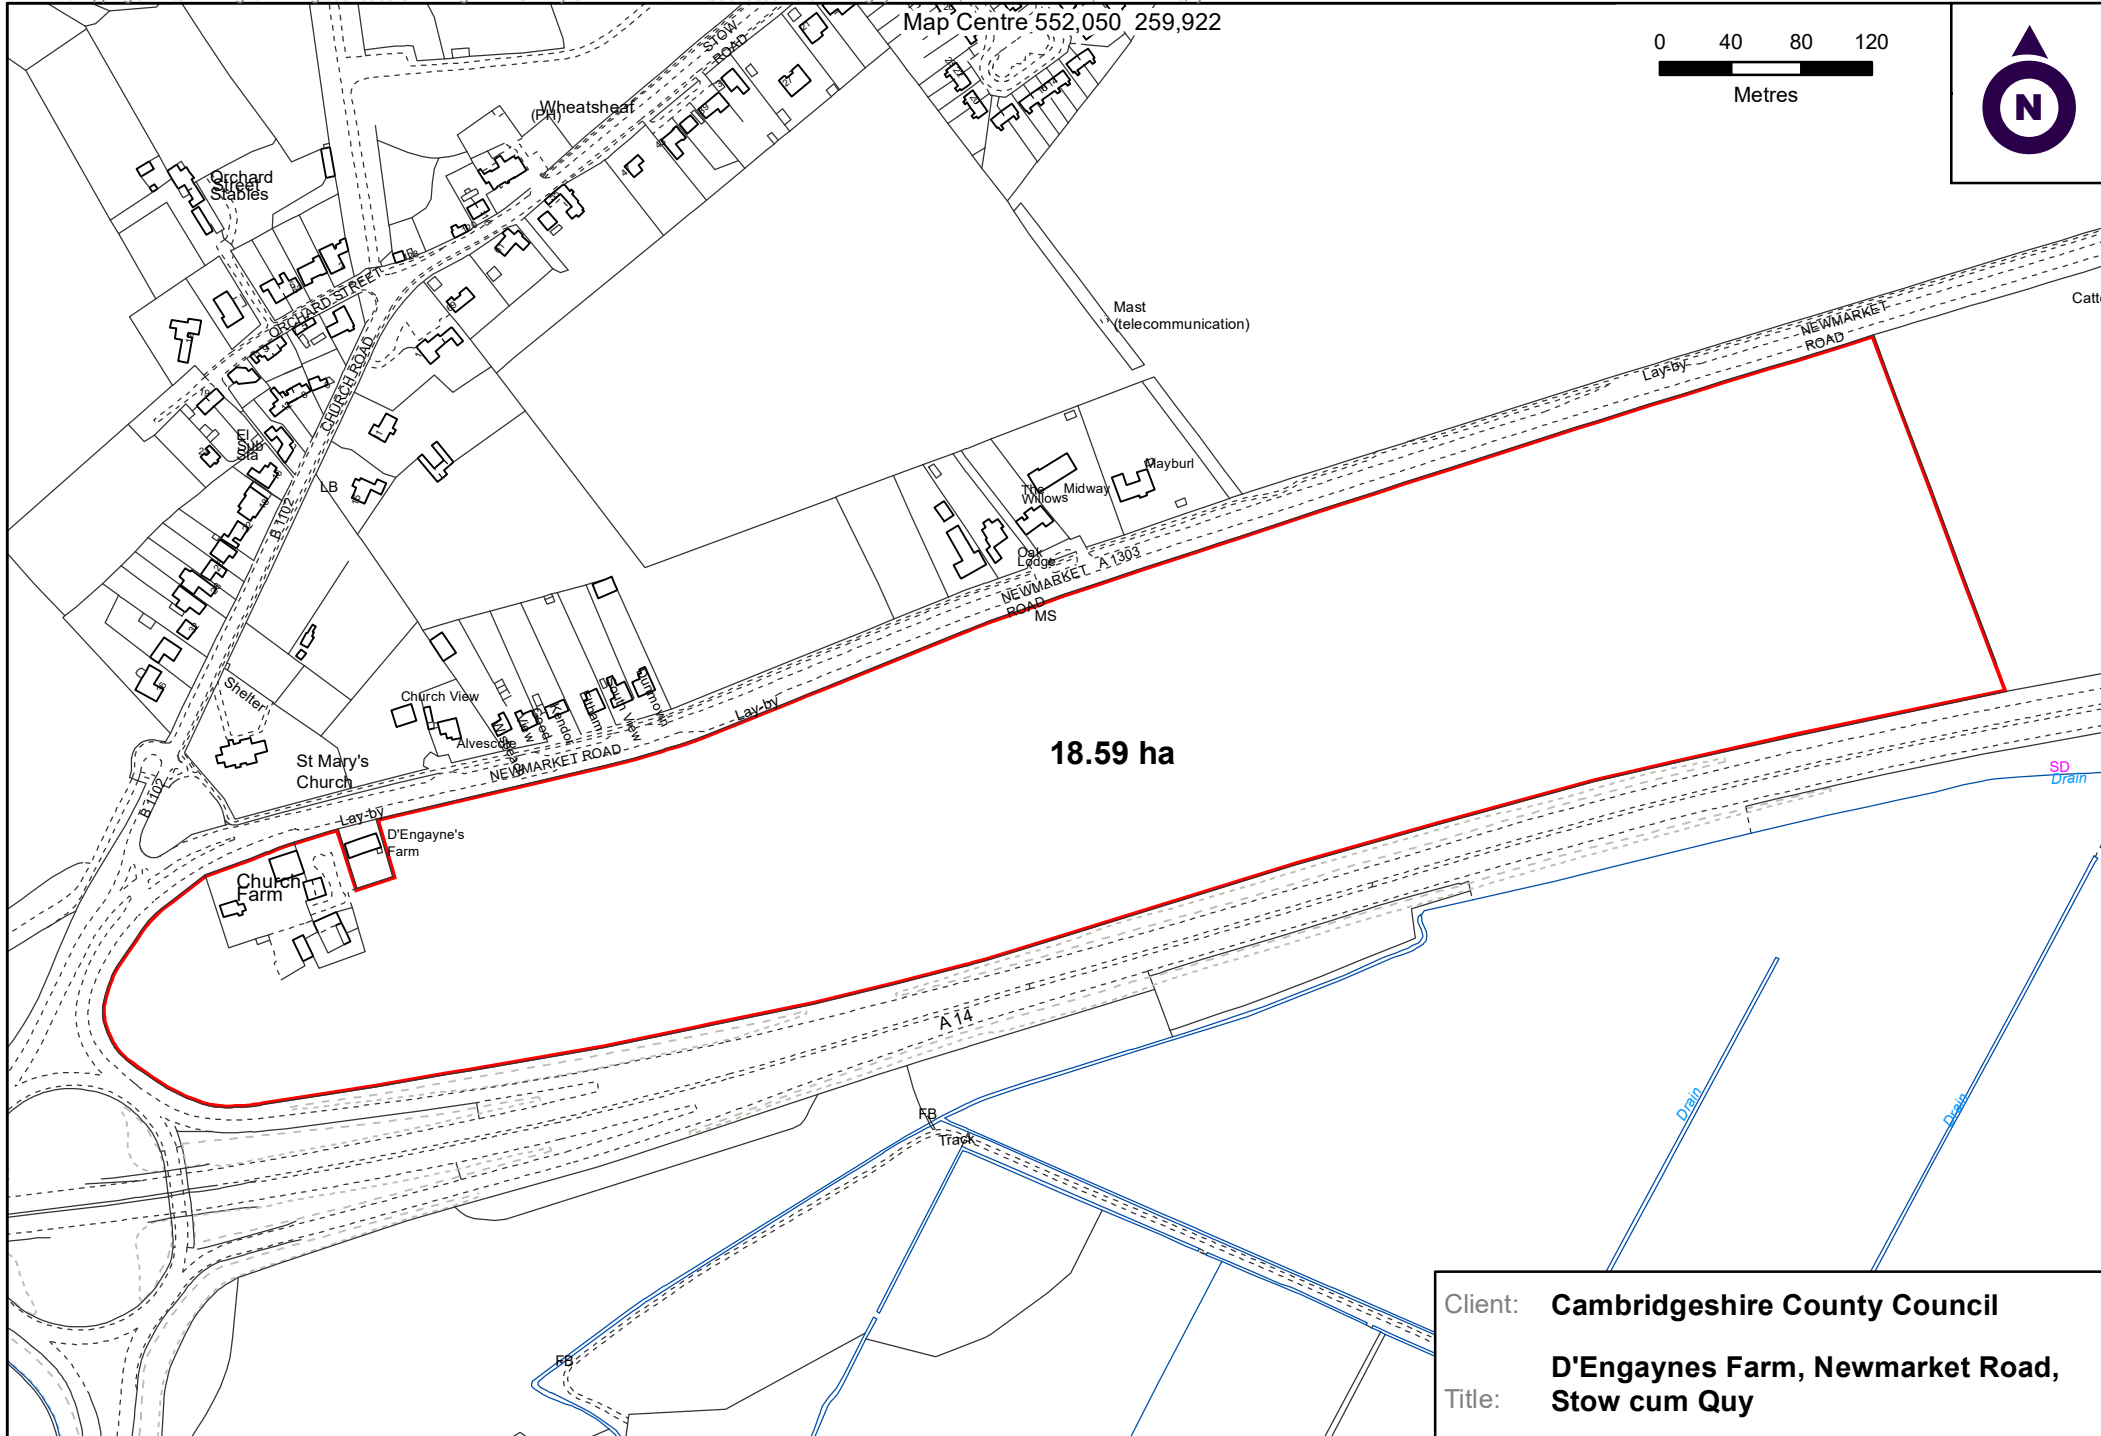

Map Centre 552,050 259,922

Client: **Cambridgeshire County Council**  
Title: **D'Engaynes Farm, Newmarket Road, Stow cum Quy**