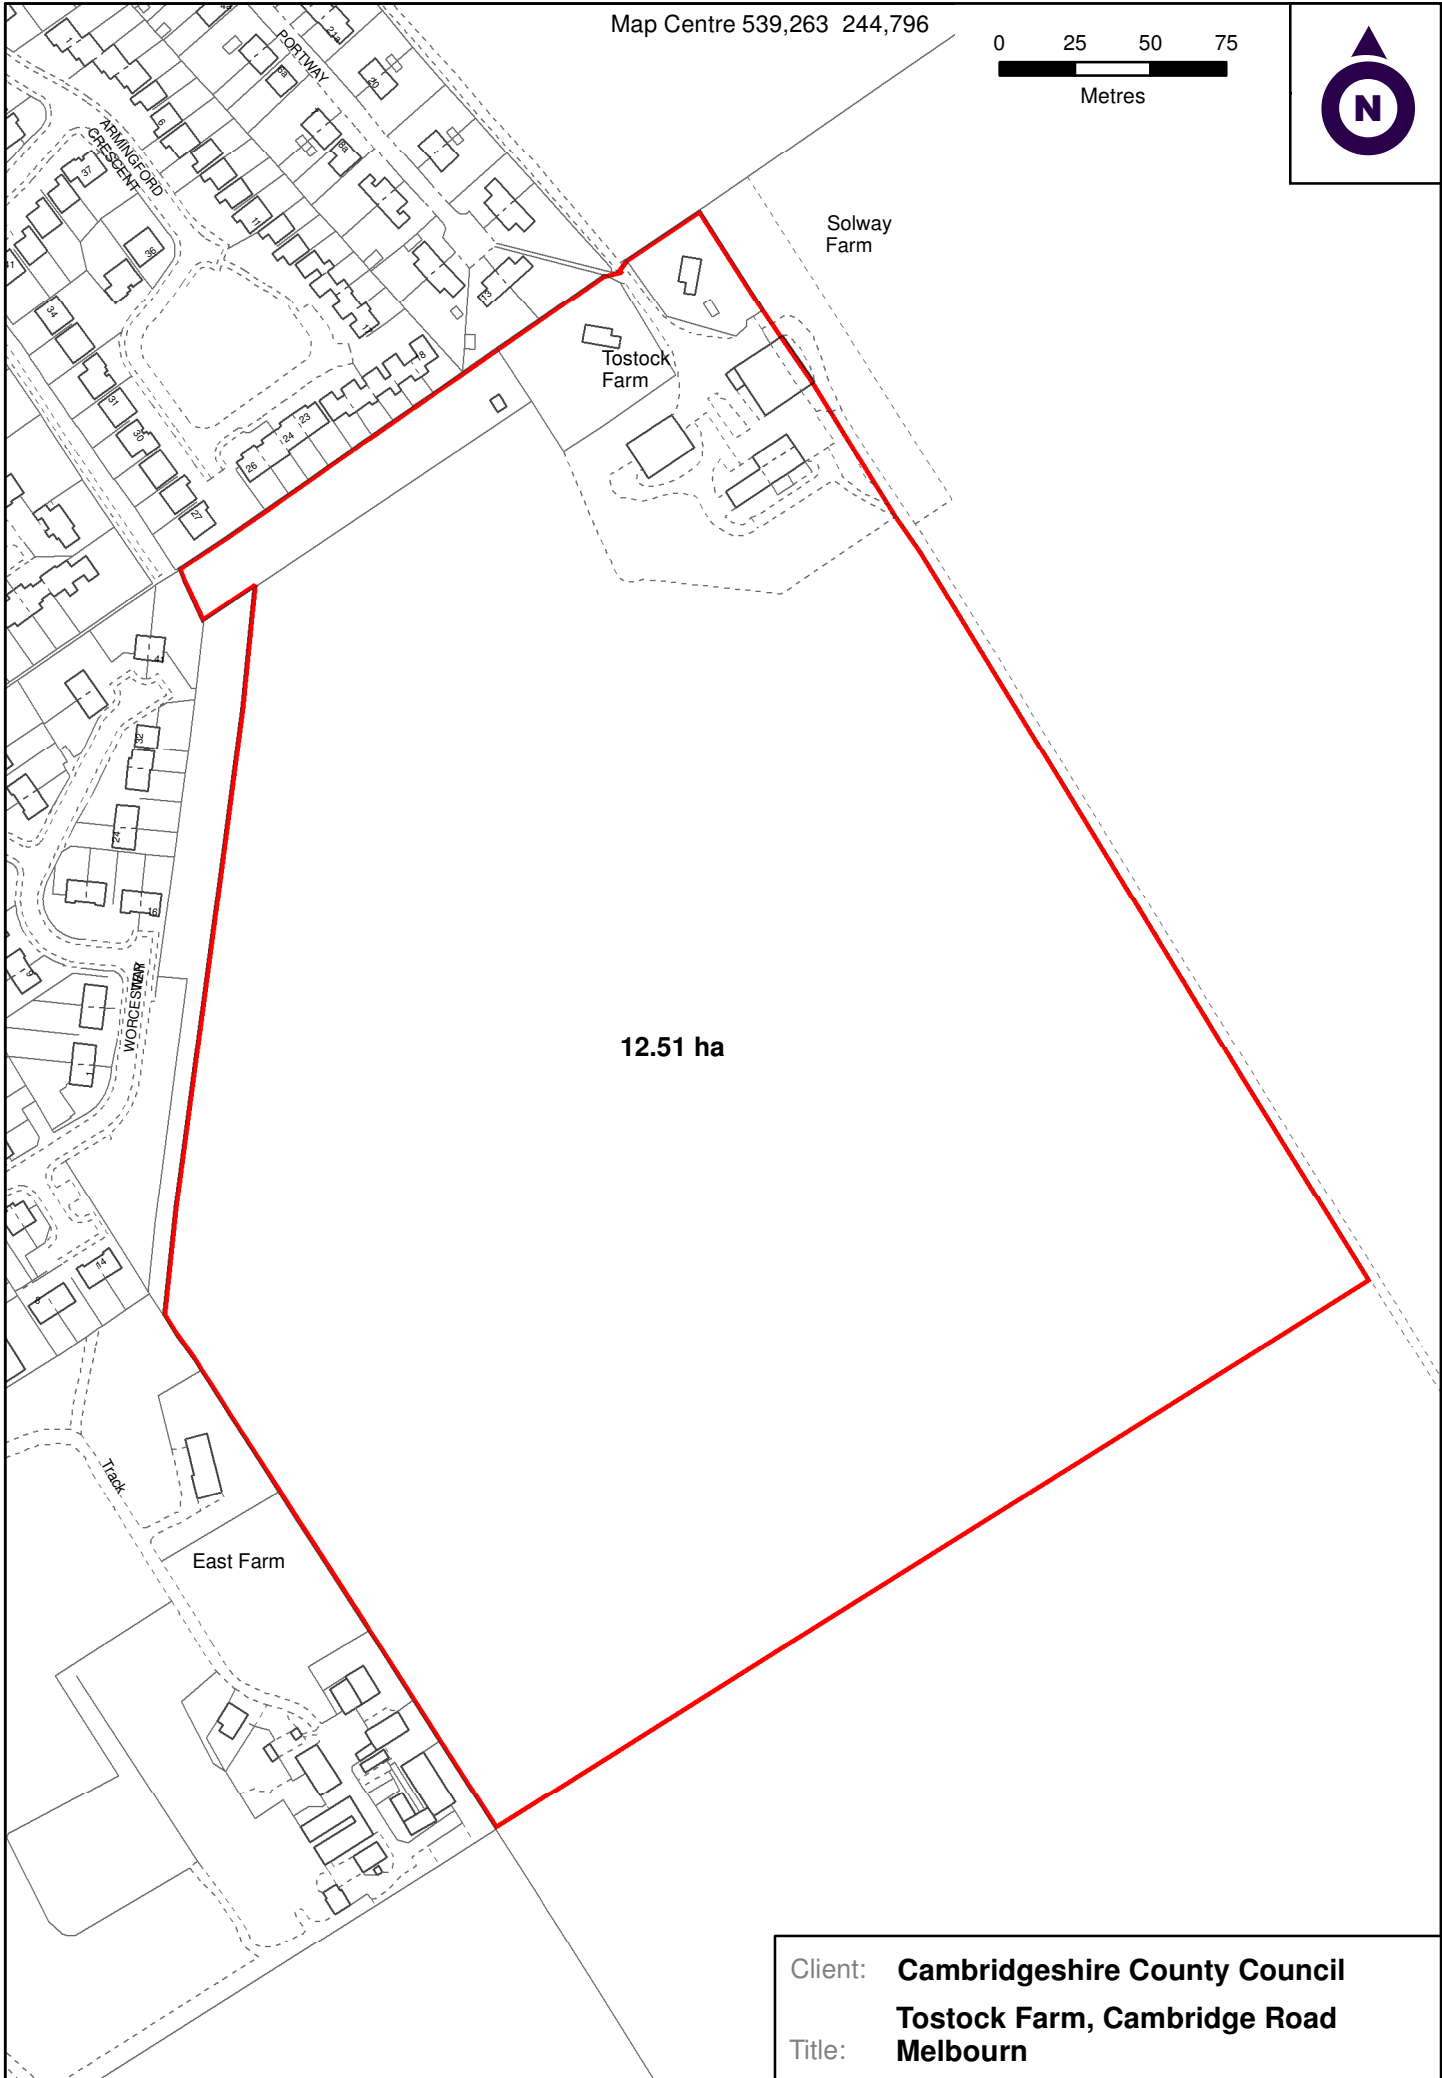

Map Centre 539,263 244,796

Client: **Cambridgeshire County Council**
Tostock Farm, Cambridge Road
Title: **Melbourn**