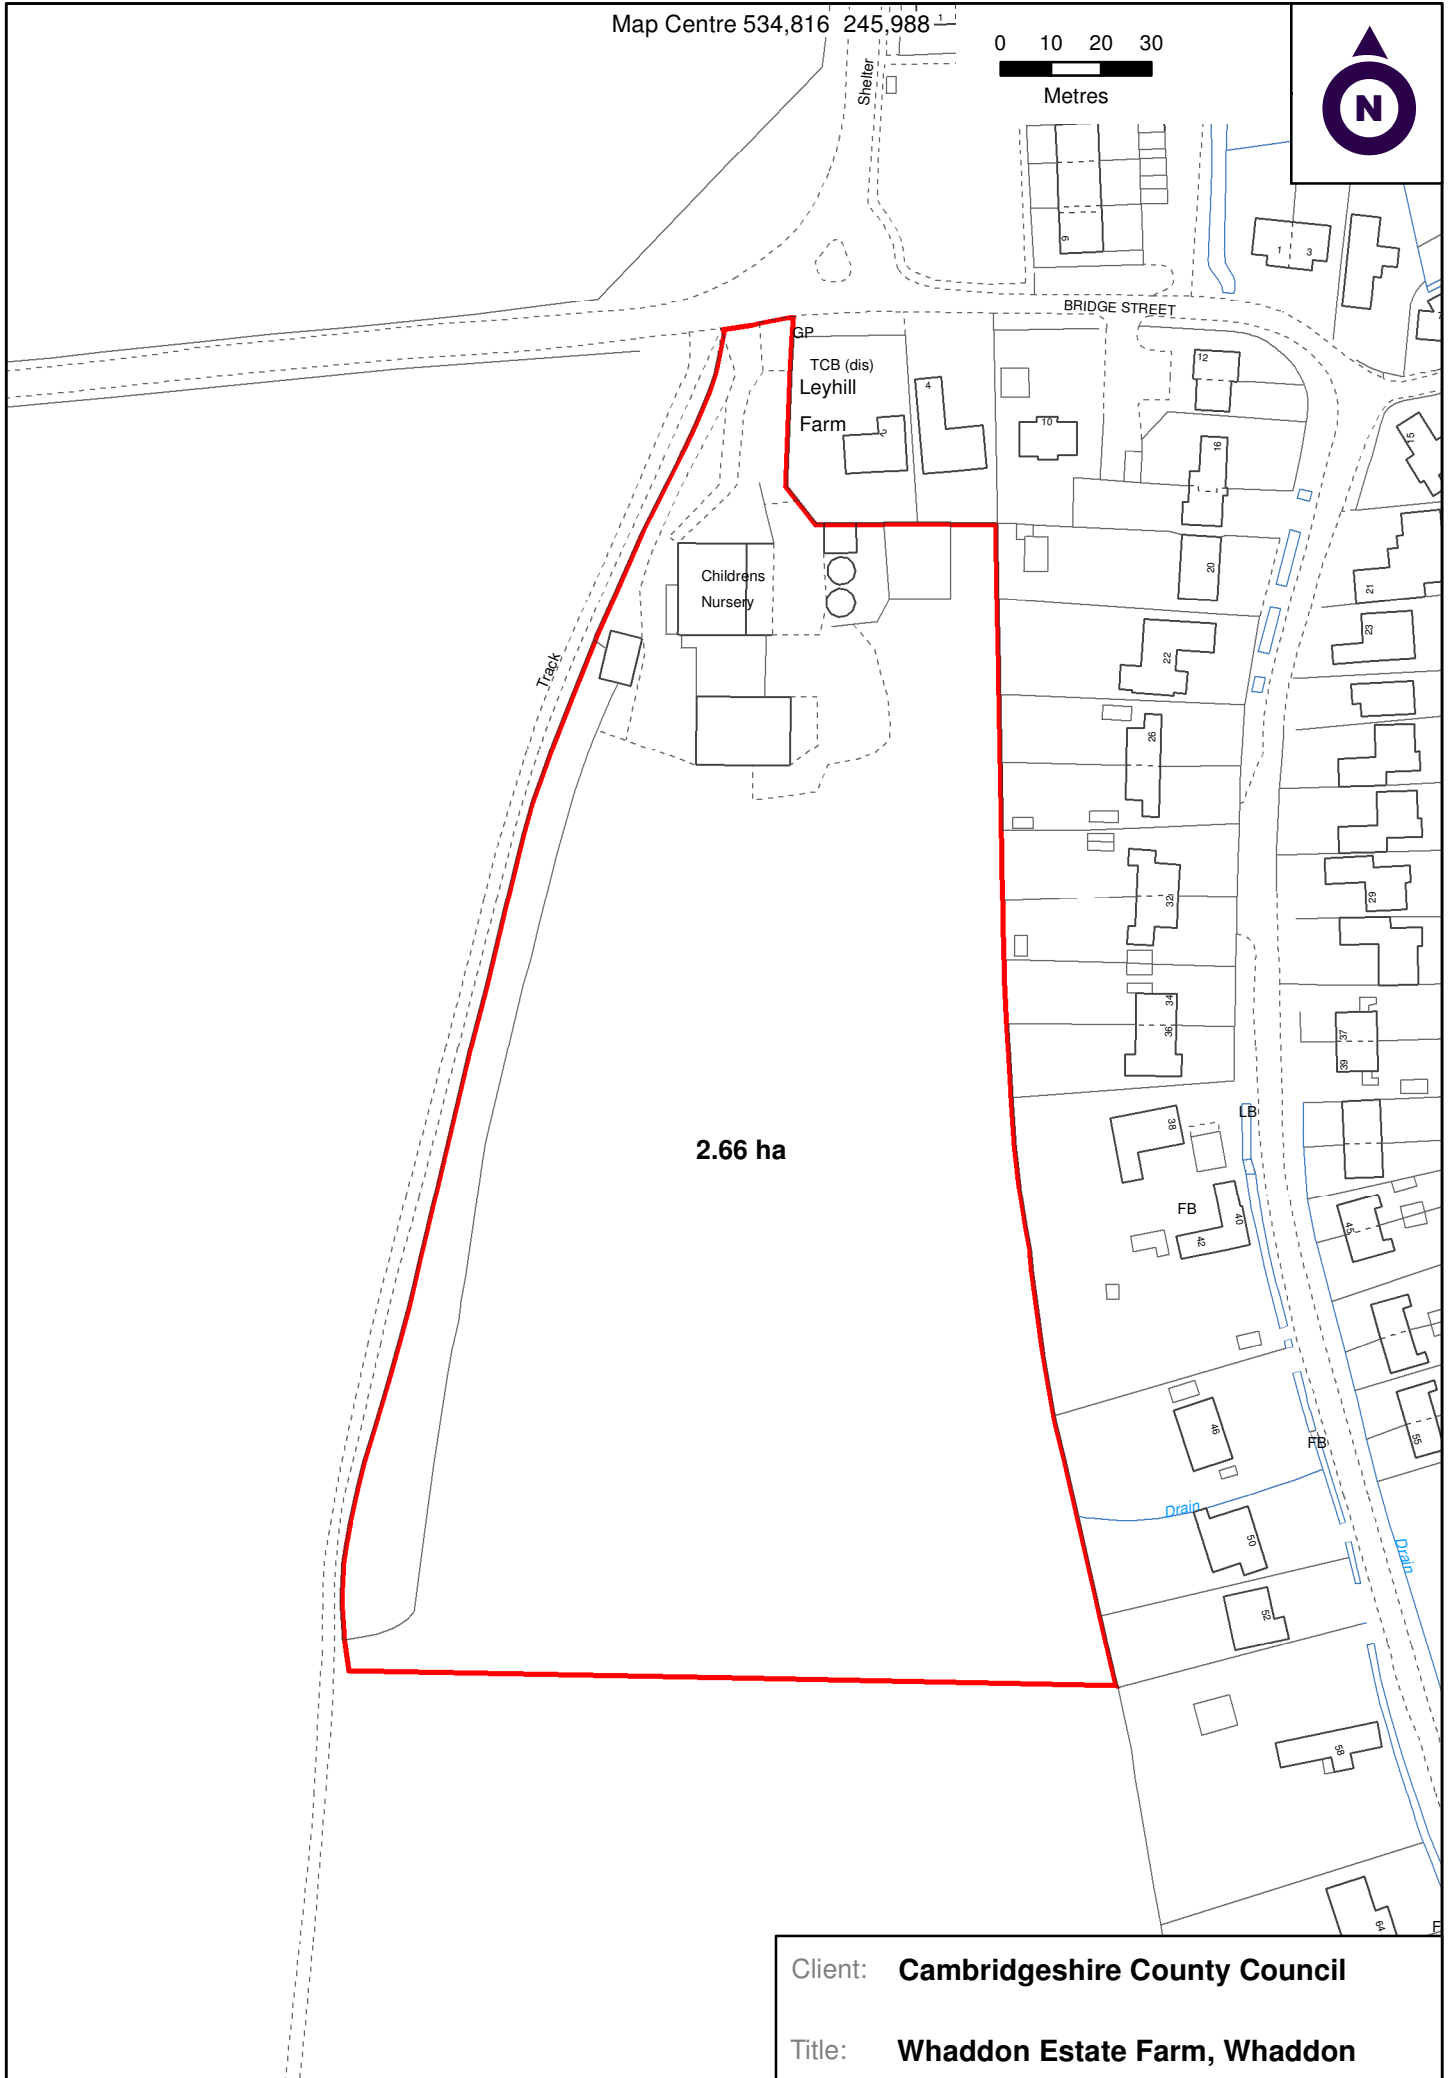

Map Centre 534,816 245,988

0 10 20 30

Metres

Client: **Cambridgeshire County Council**

Title: **Whaddon Estate Farm, Whaddon**