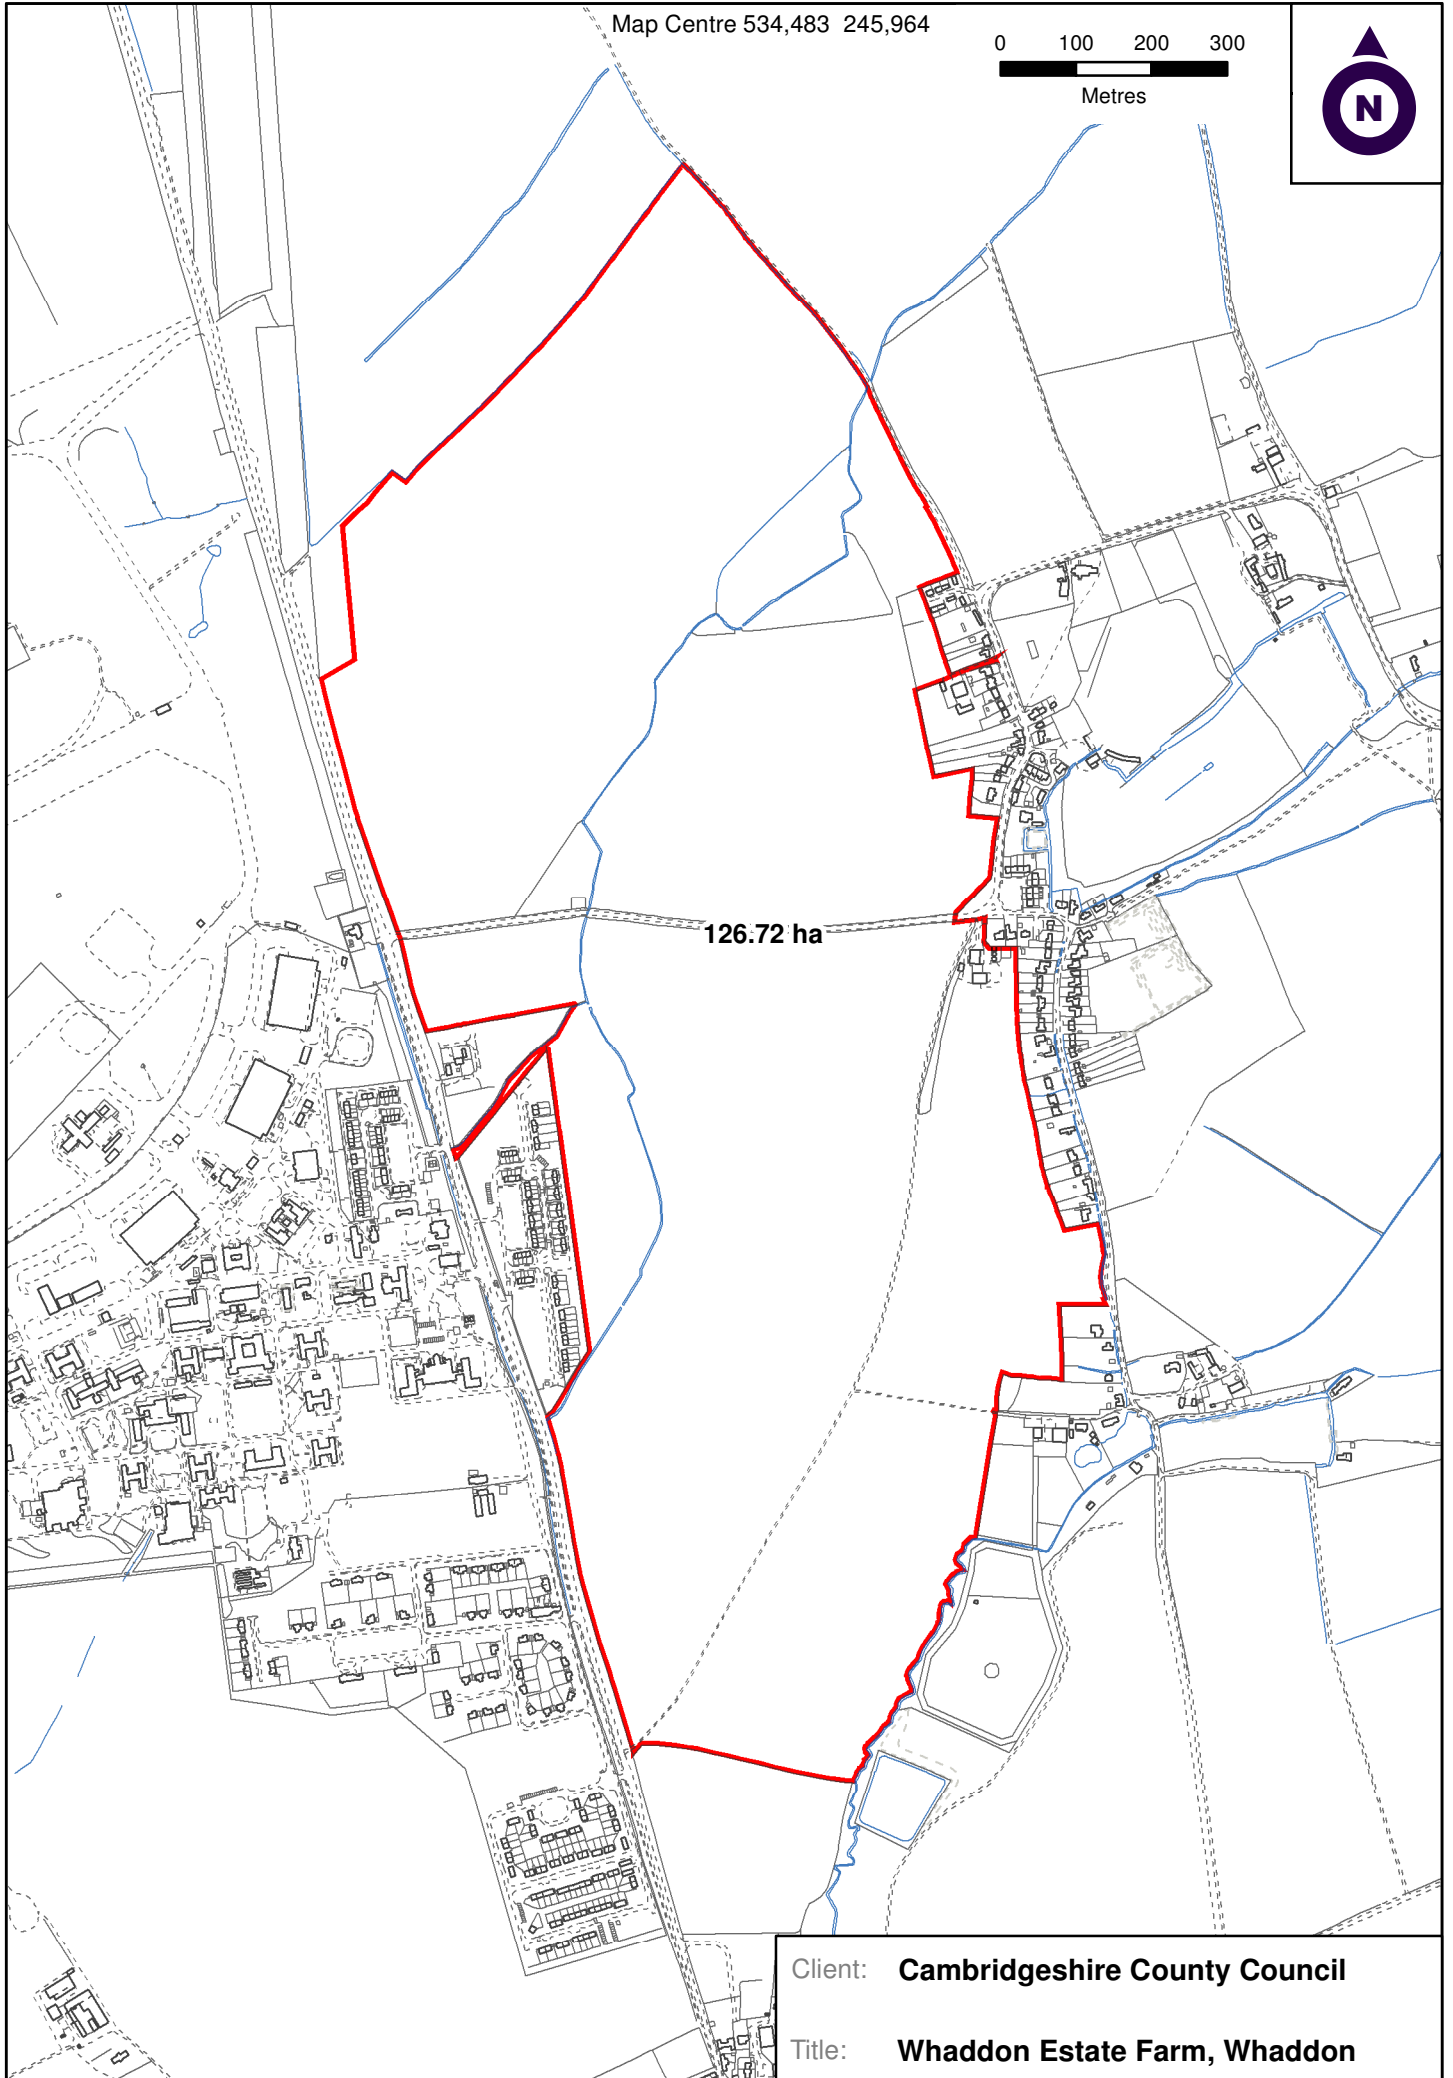

Map Centre 534,483 245,964

0 100 200 300

Metres

Client: **Cambridgeshire County Council**

Title: **Whaddon Estate Farm, Whaddon**