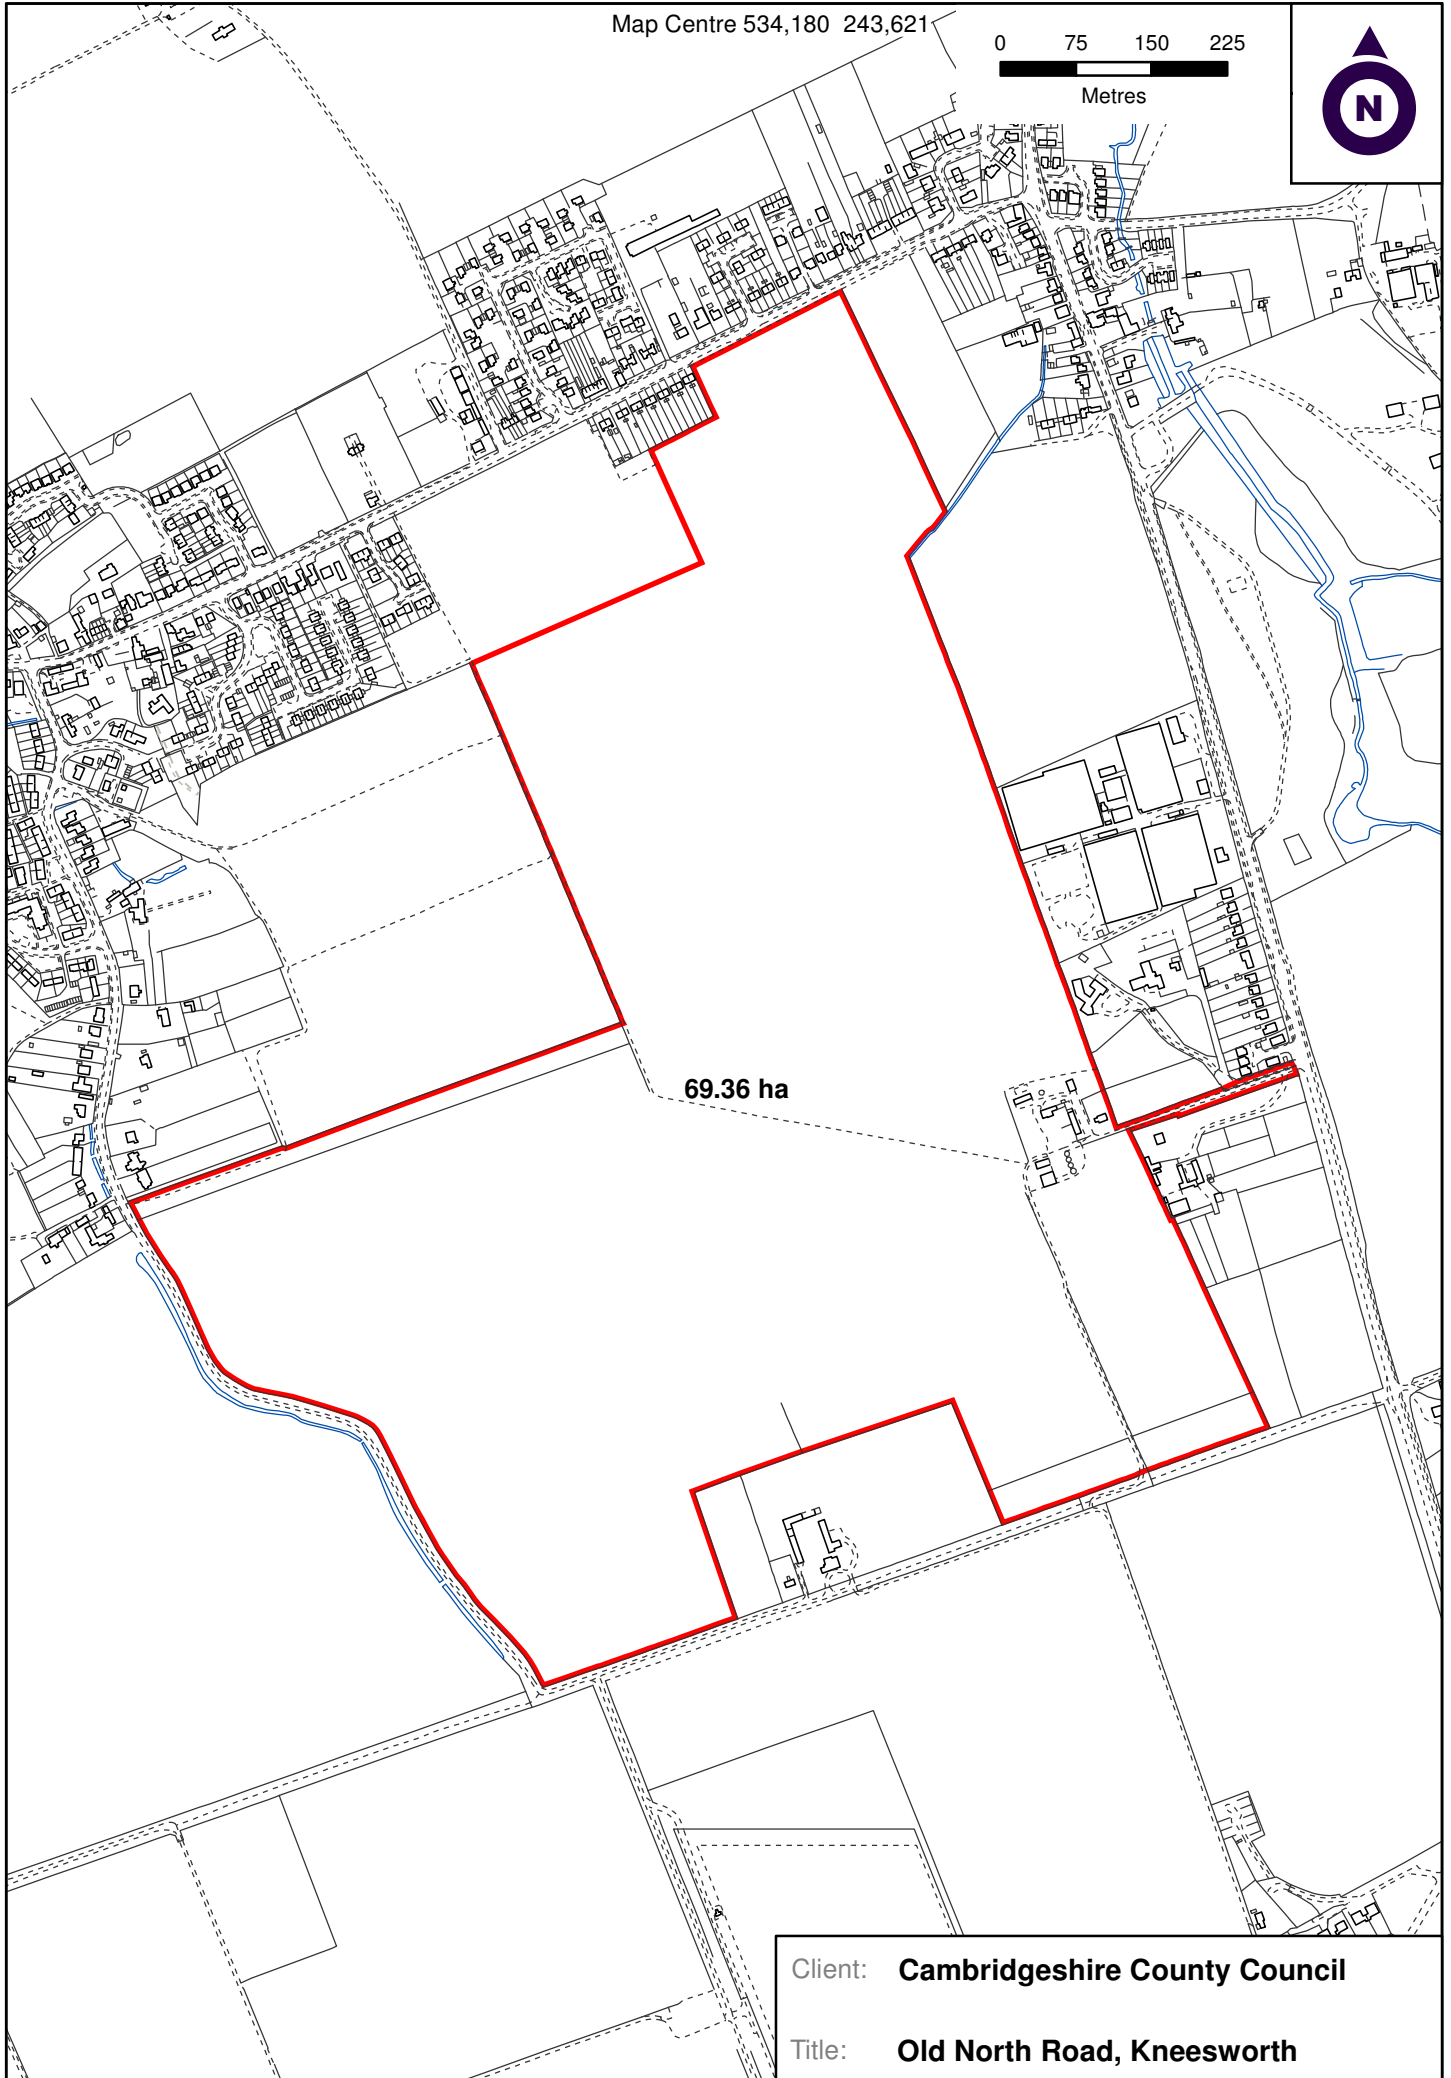

Map Centre 534,180 243,621

0 75 150 225

Metres

69.36 ha

Client: **Cambridgeshire County Council**

Title: **Old North Road, Kneesworth**