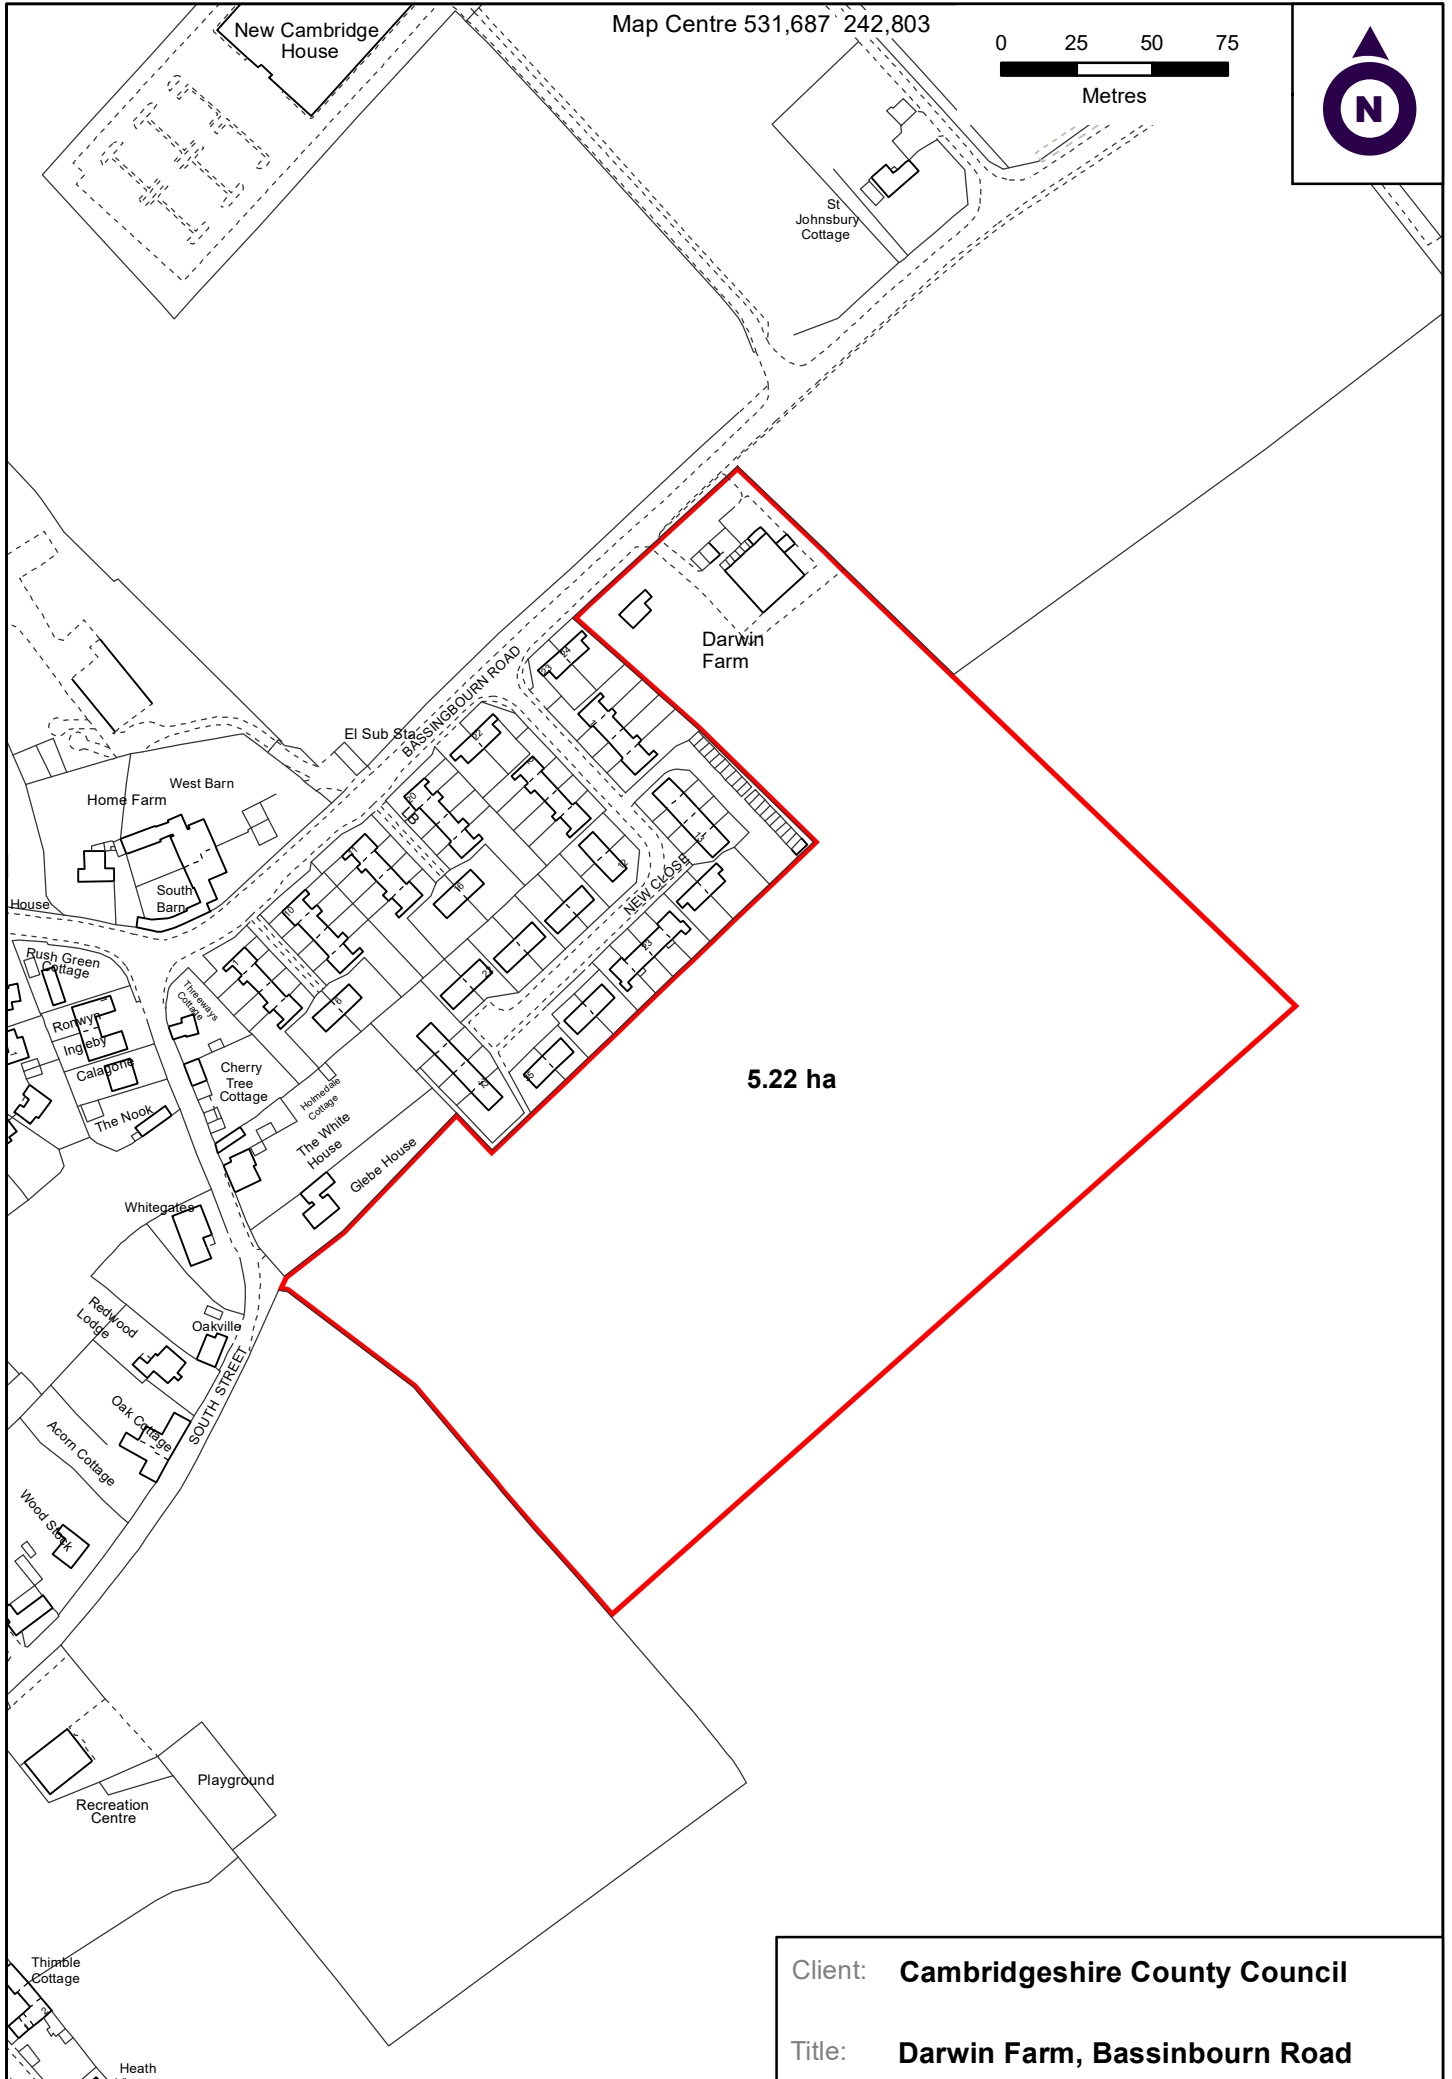

Map Centre 531,687 242,803

Client: **Cambridgeshire County Council**

Title: **Darwin Farm, Bassinbourn Road**