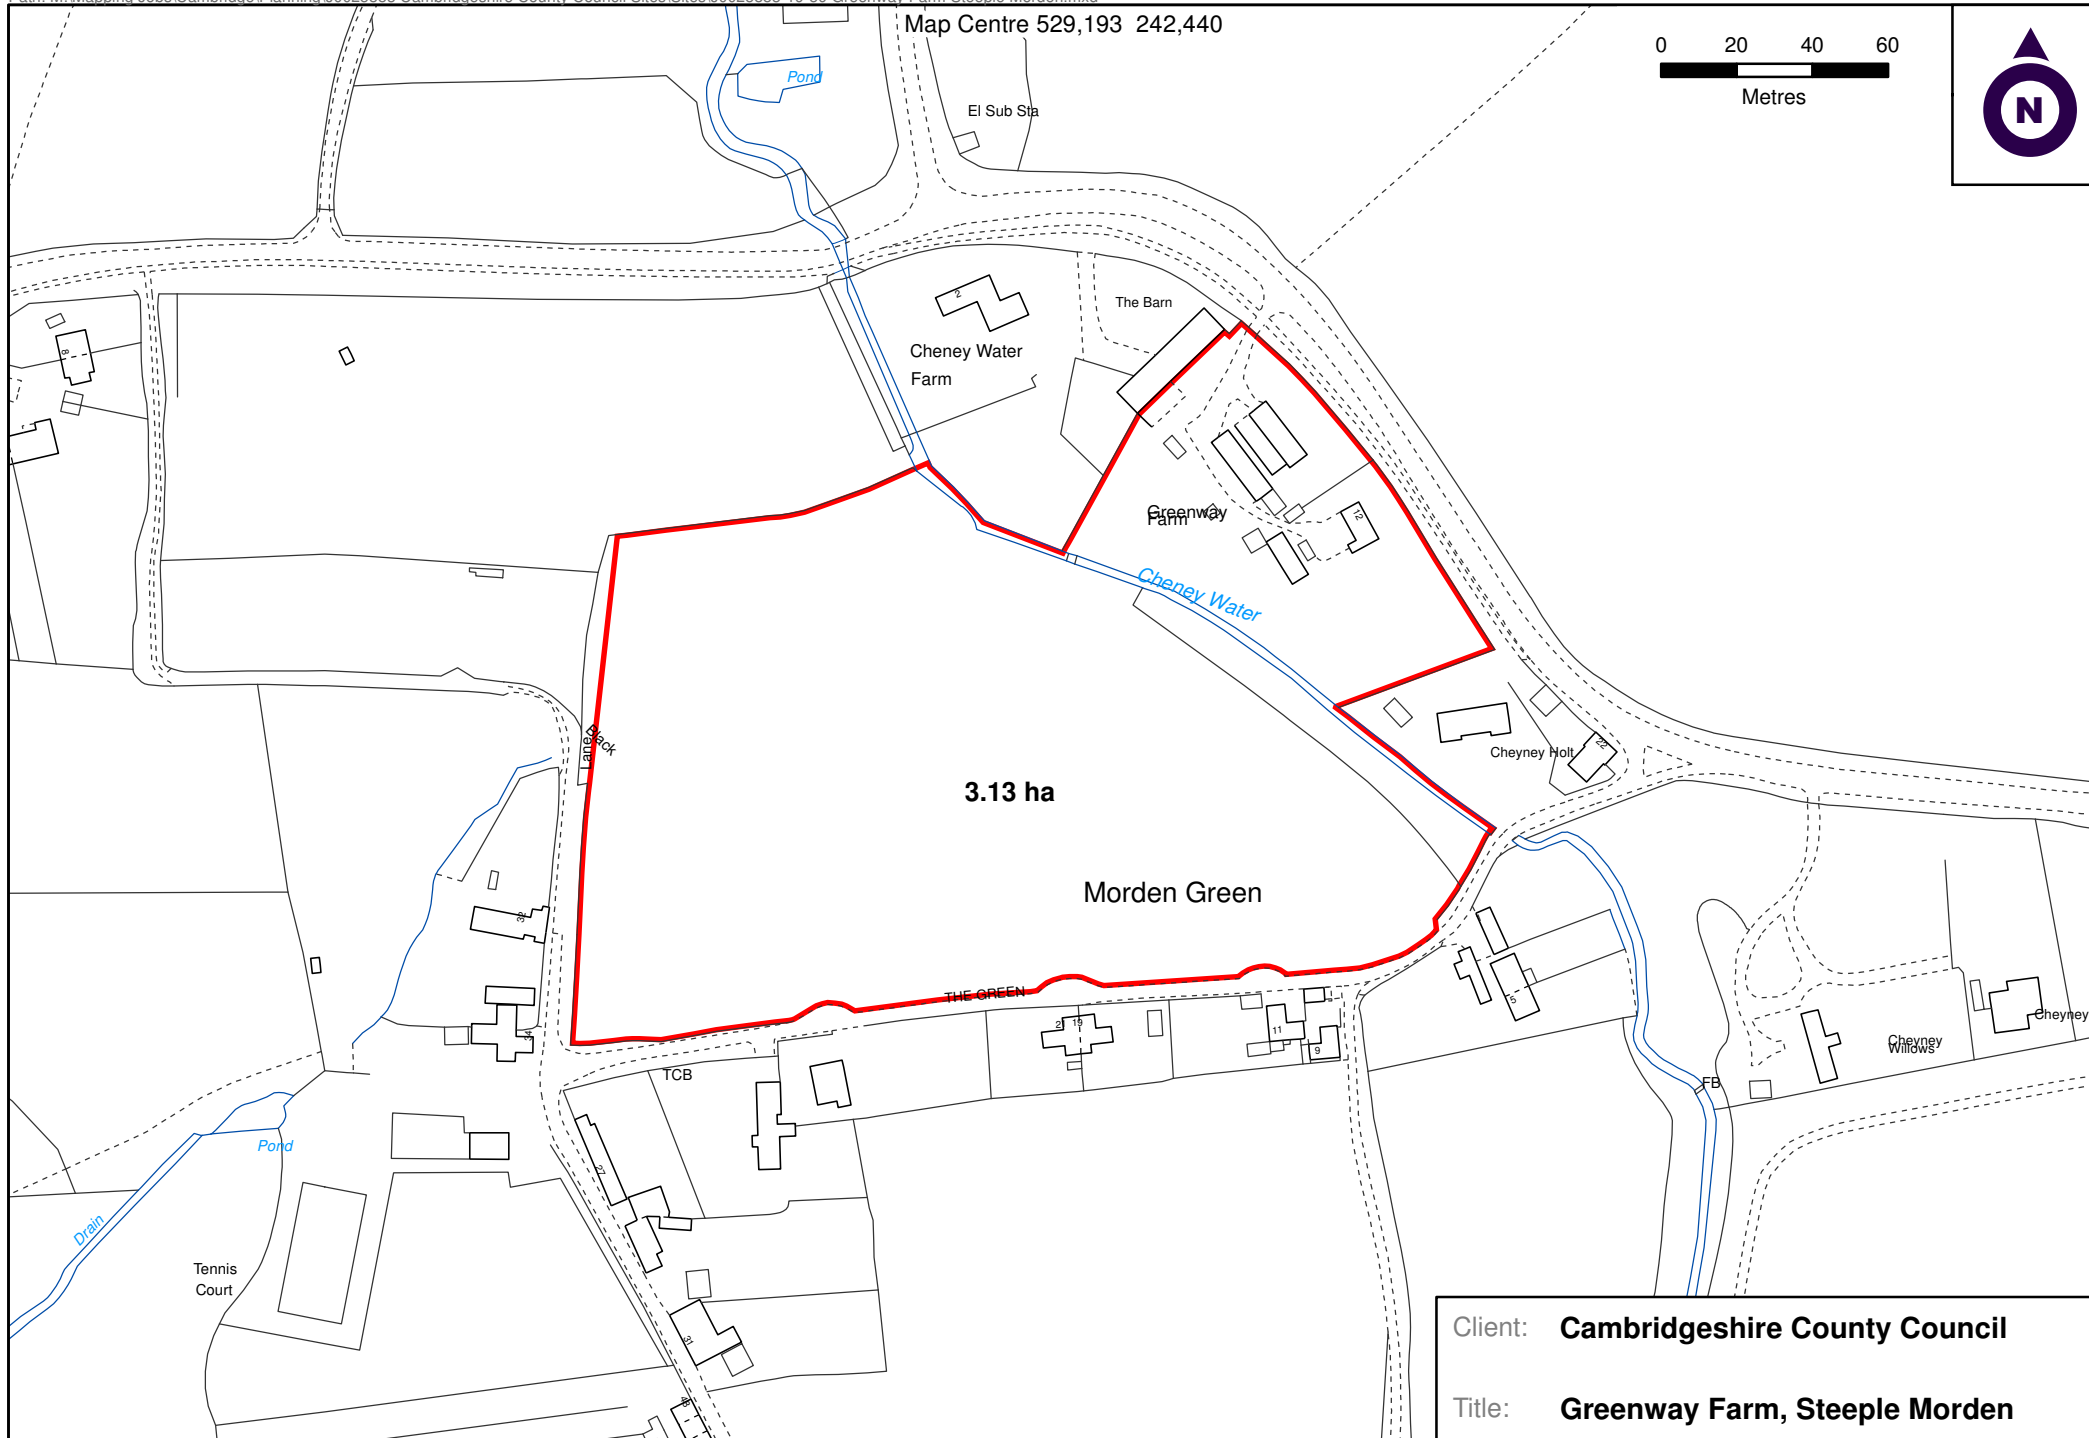

Map Centre 529,193 242,440

Client: **Cambridgeshire County Council**
Title: **Greenway Farm, Steeple Morden**