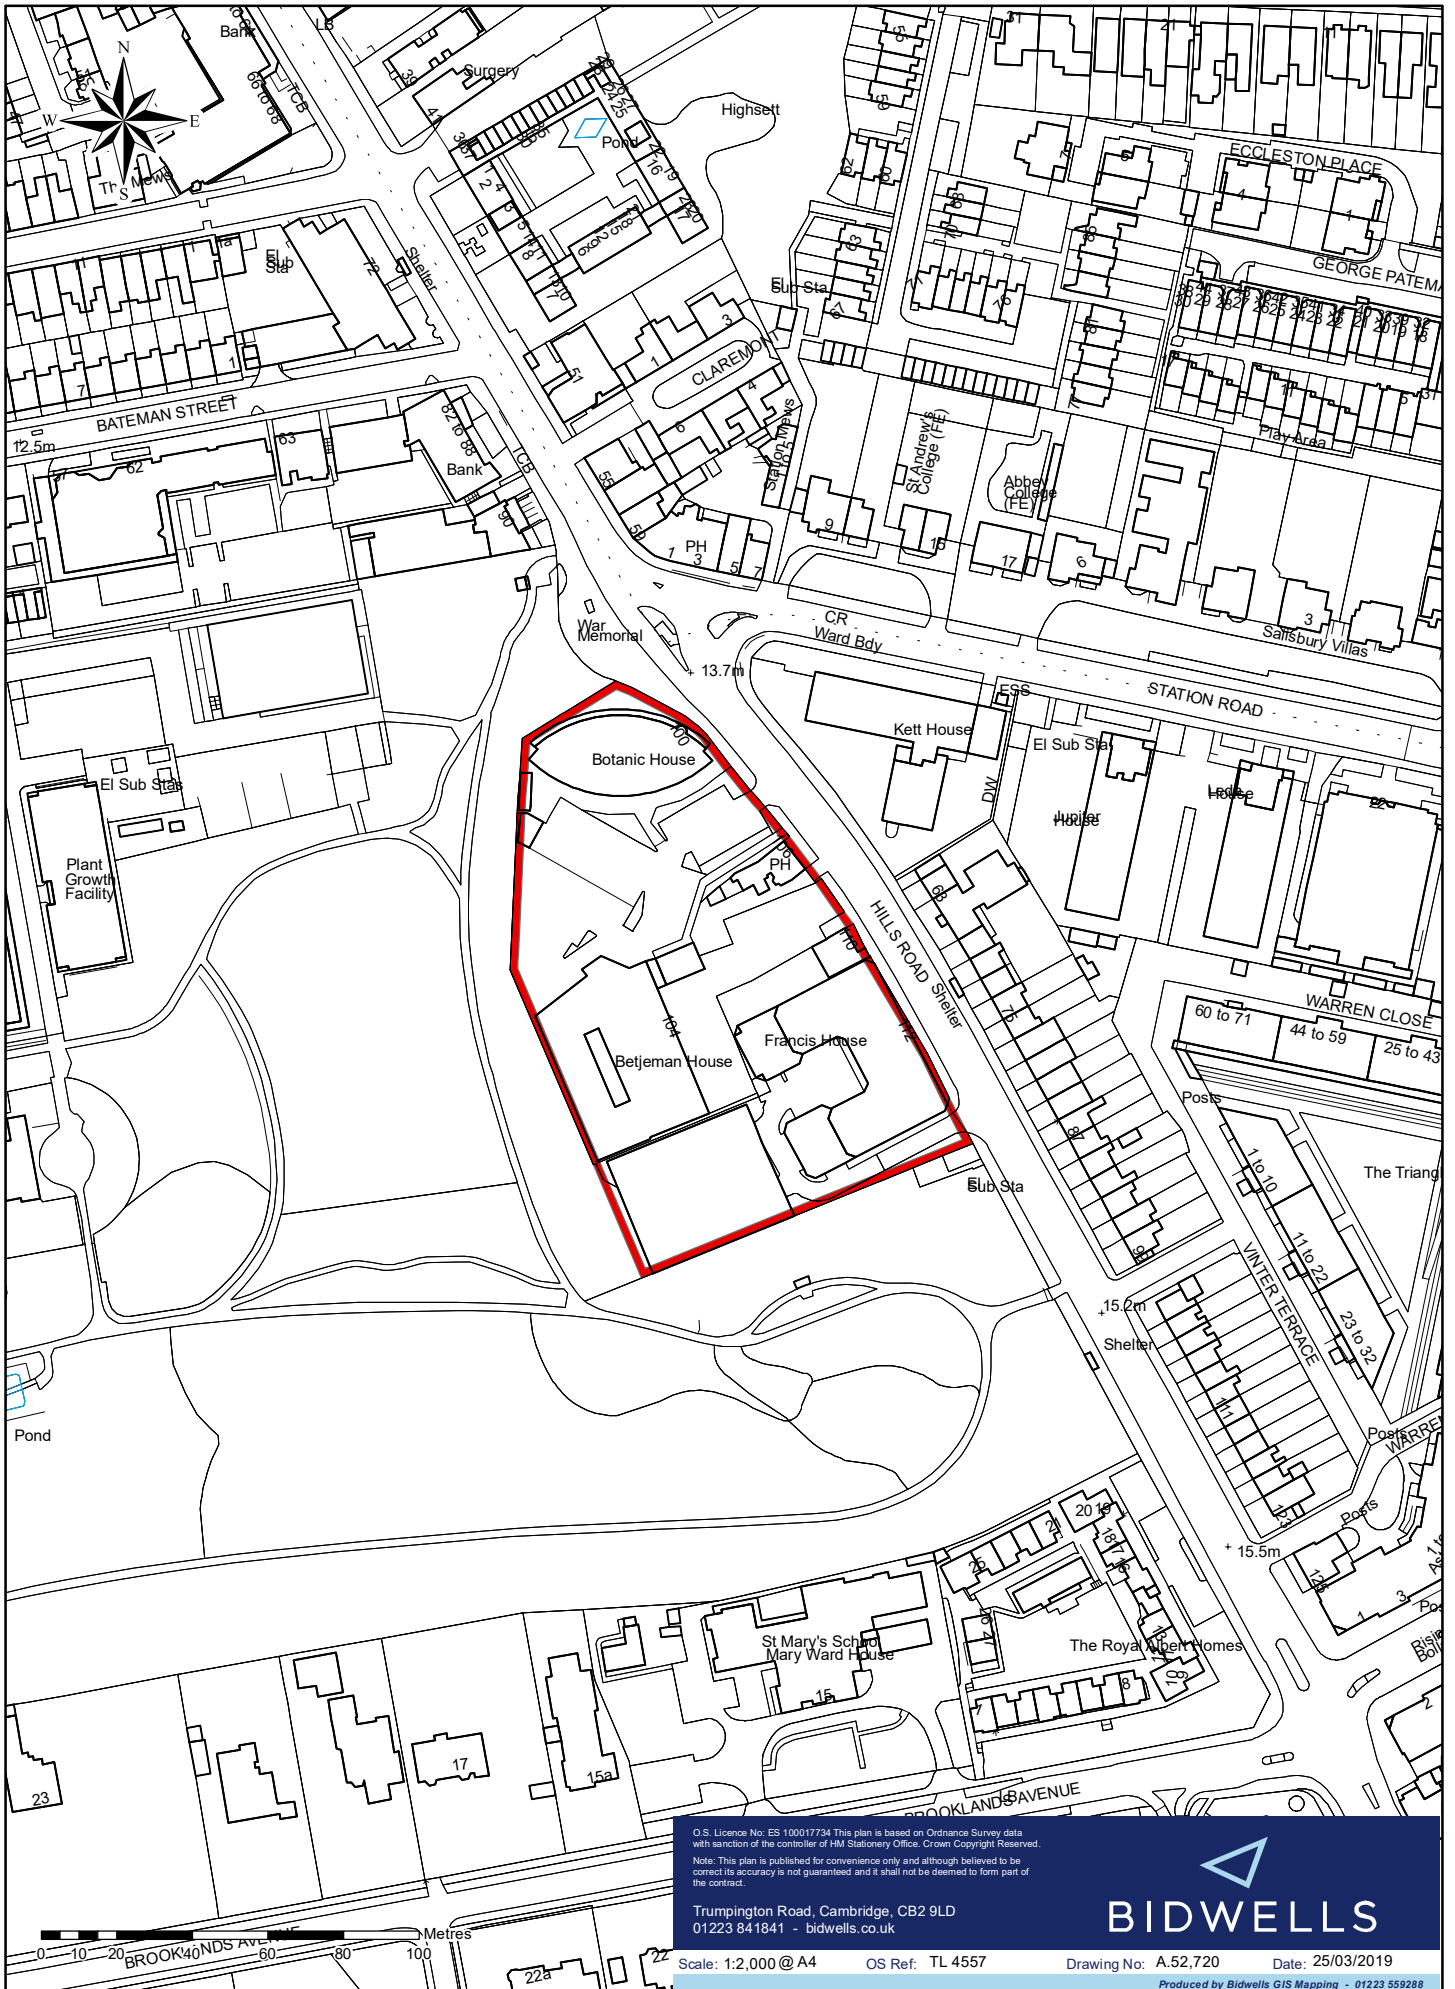

Land at 100 – 112 Hill Road, Cambridge

Trumpington Road, Cambridge, CB2 9LD
01223 841841 - bidwells.co.uk

Scale: 1:2,000 @ A4

OS Ref: TL 4557

Drawing No: A.52.720

Date: 25/03/2019

BIDWELLS

Produced by Bidwells GIS Mapping - 01223 559288