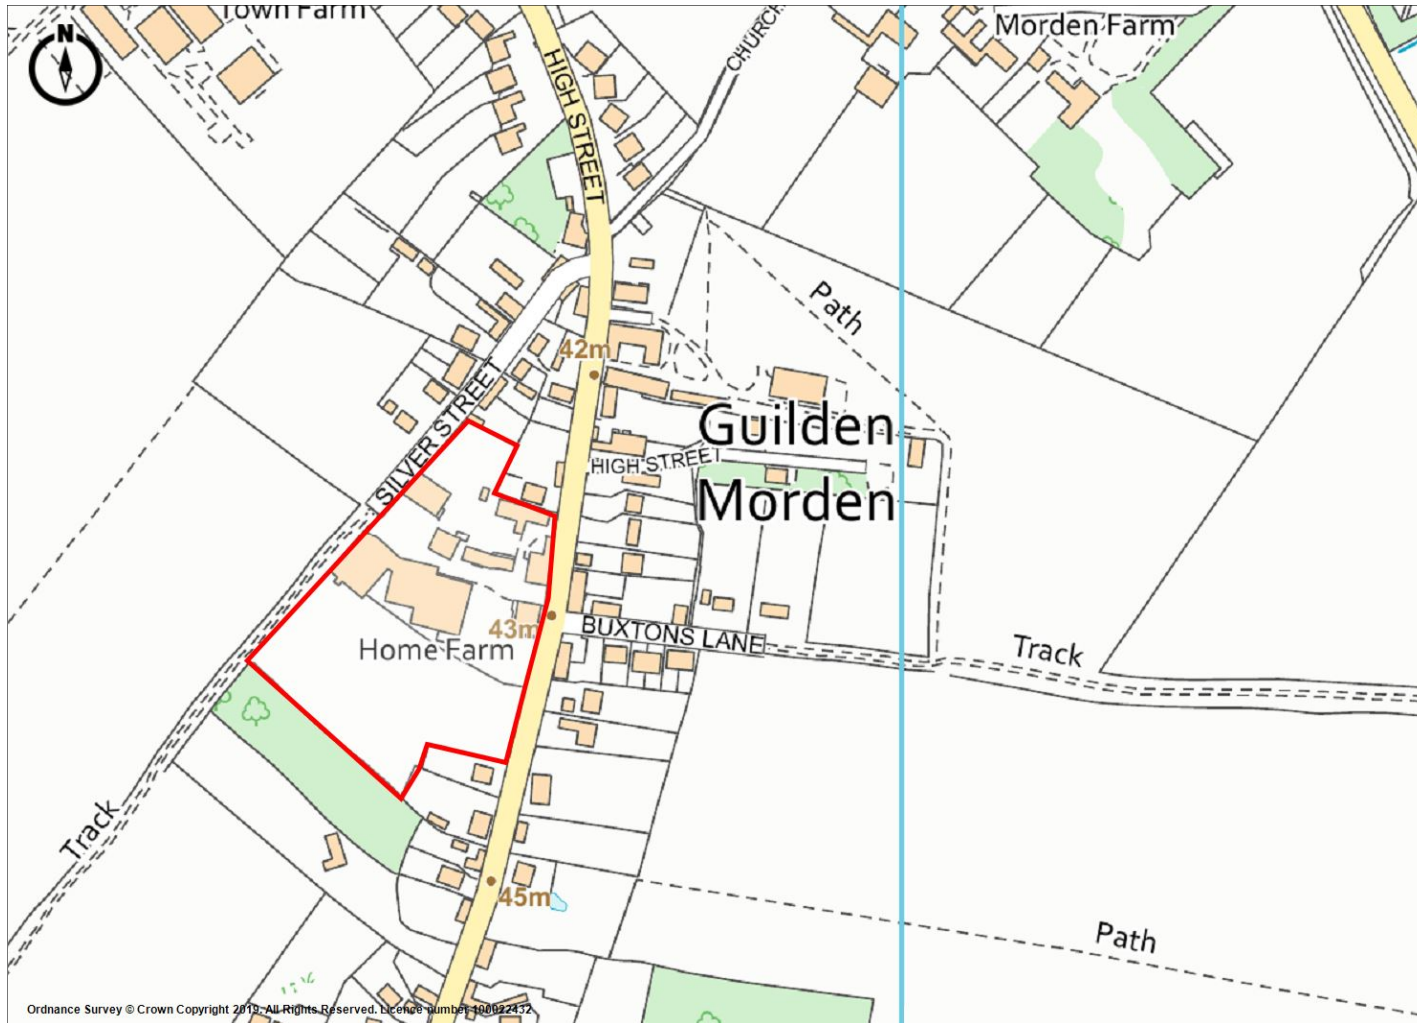

Home Farm, 48 High Street, Guilden Morden