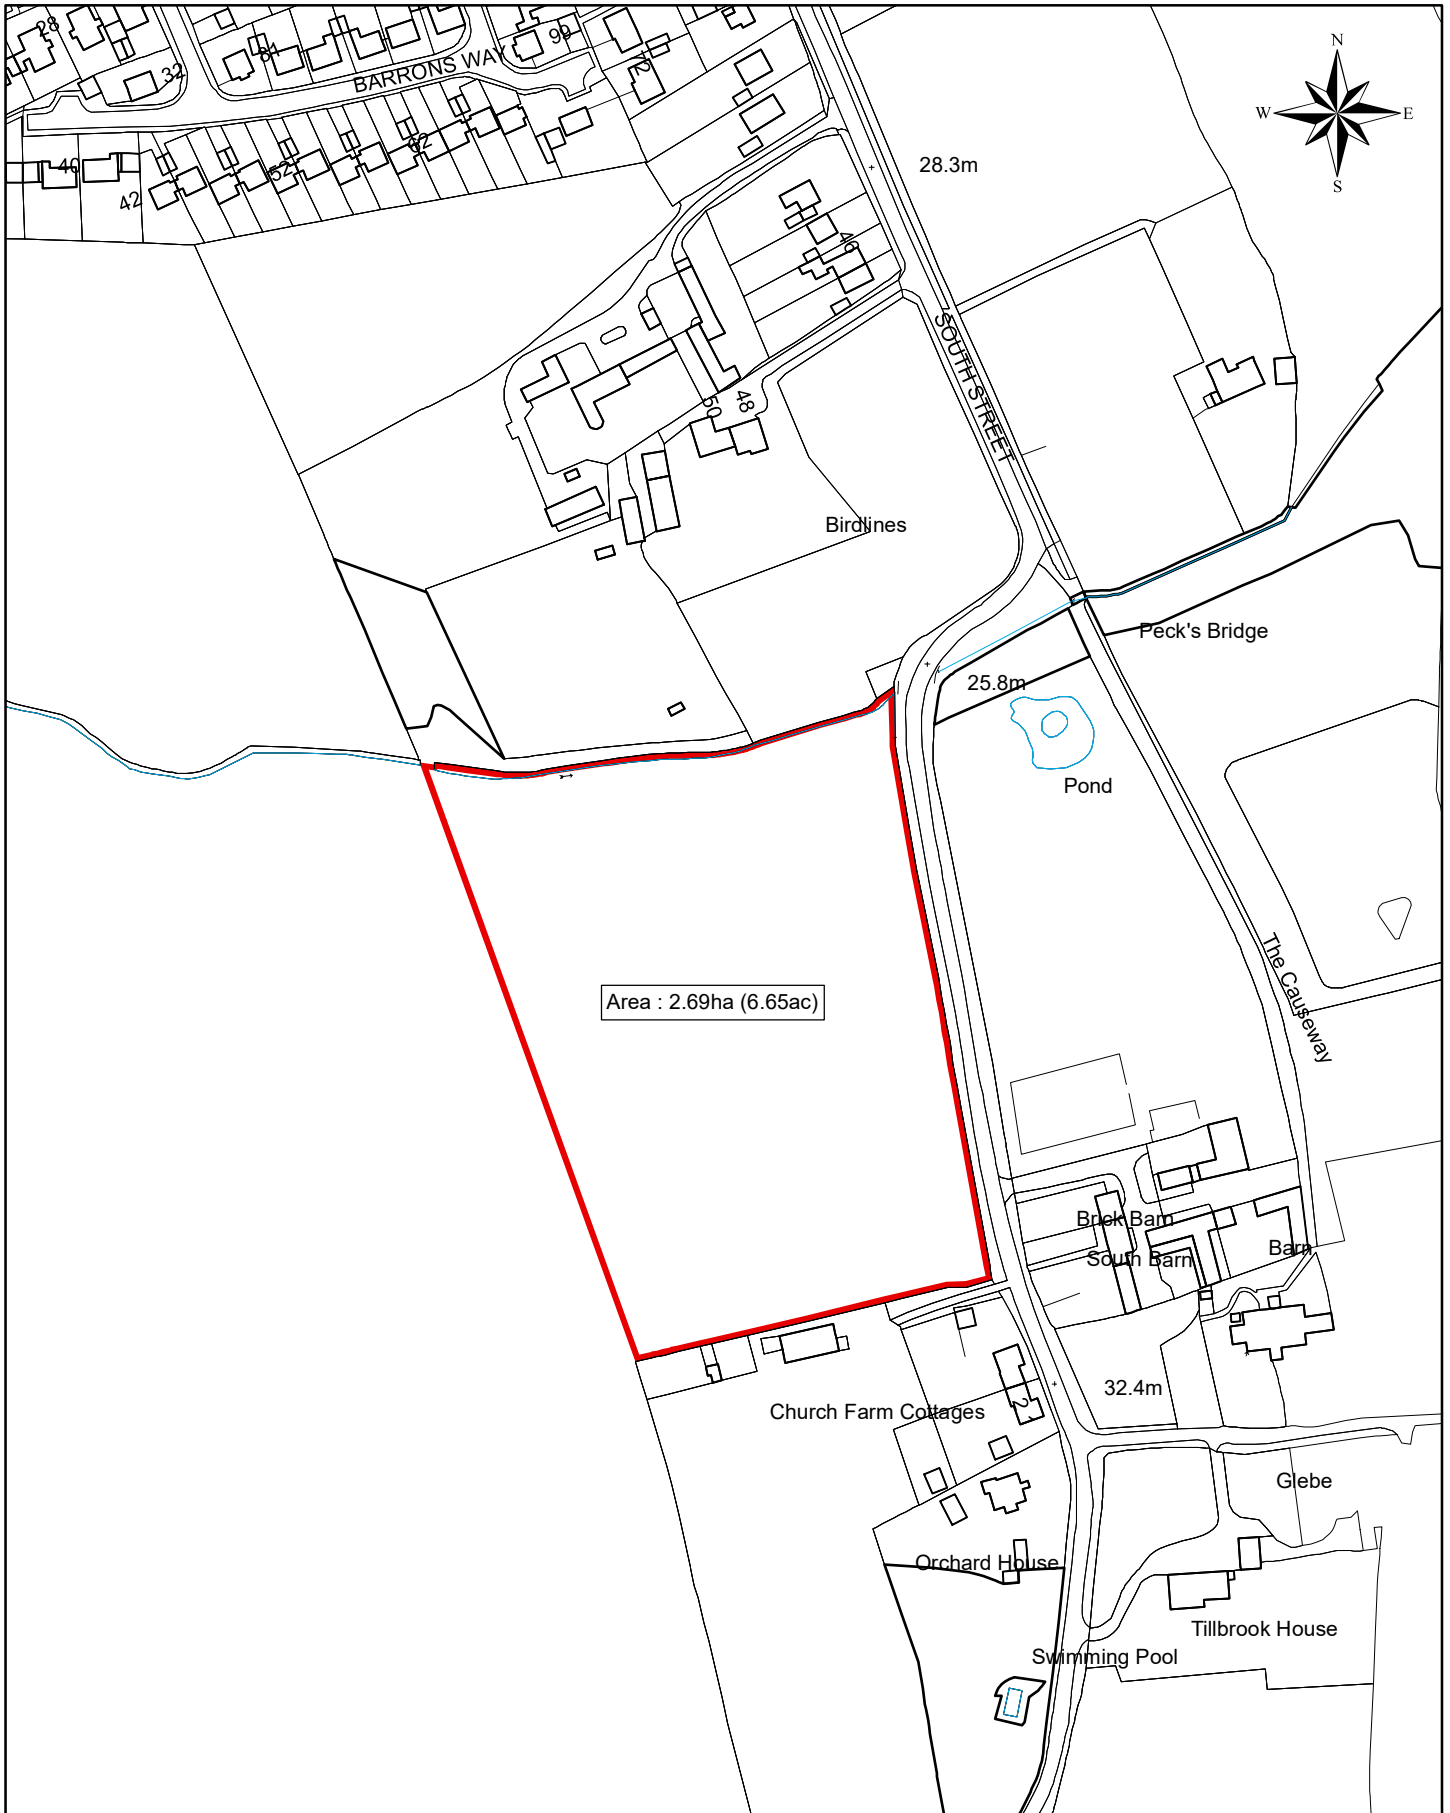

Land west of South Street, Comberton

Trumpington Road, Cambridge, CB2 9LD
01223 841841 - bidwells.co.uk

BIDWELLS

Scale: 1:2,500 @ A4 OS Ref: TL 3856 Drawing No: A.52.772 Date: 22/3/2019

Produced by Bidwells GIS Mapping - 01223 559288