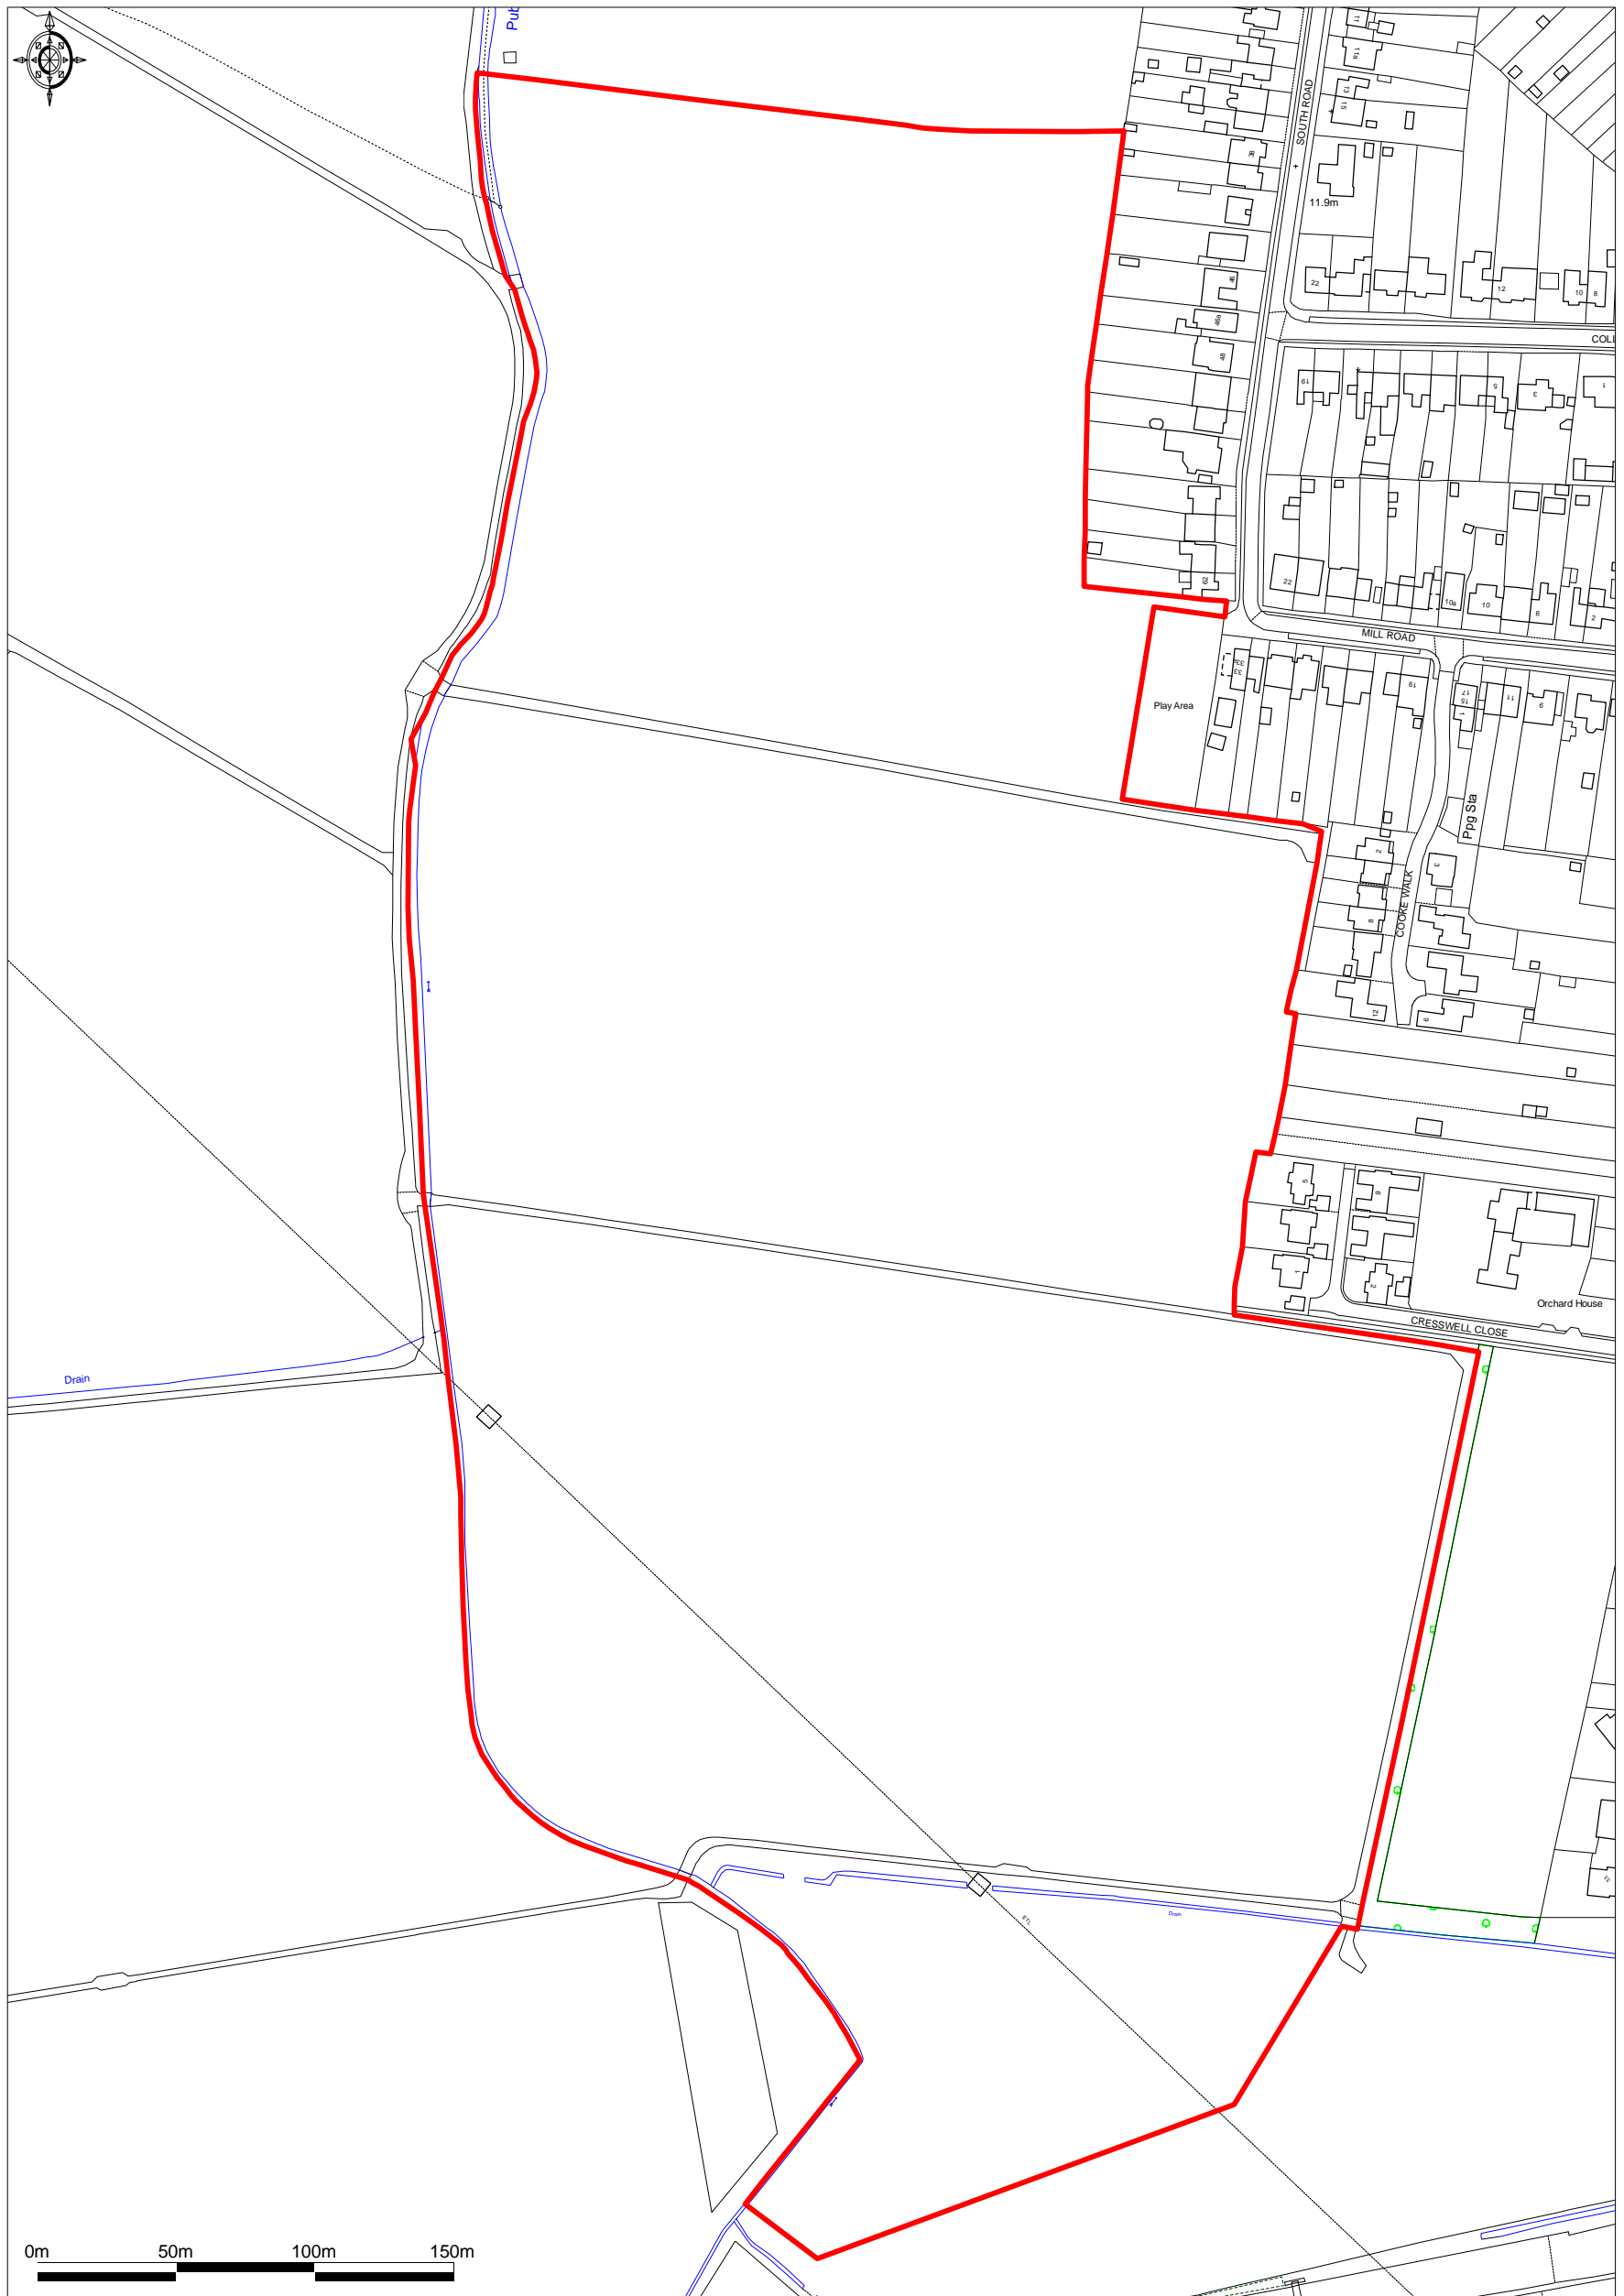

Land West of South Road, Impington

Promap
LANDMARK INFORMATION GROUP

Call for Sites 2019