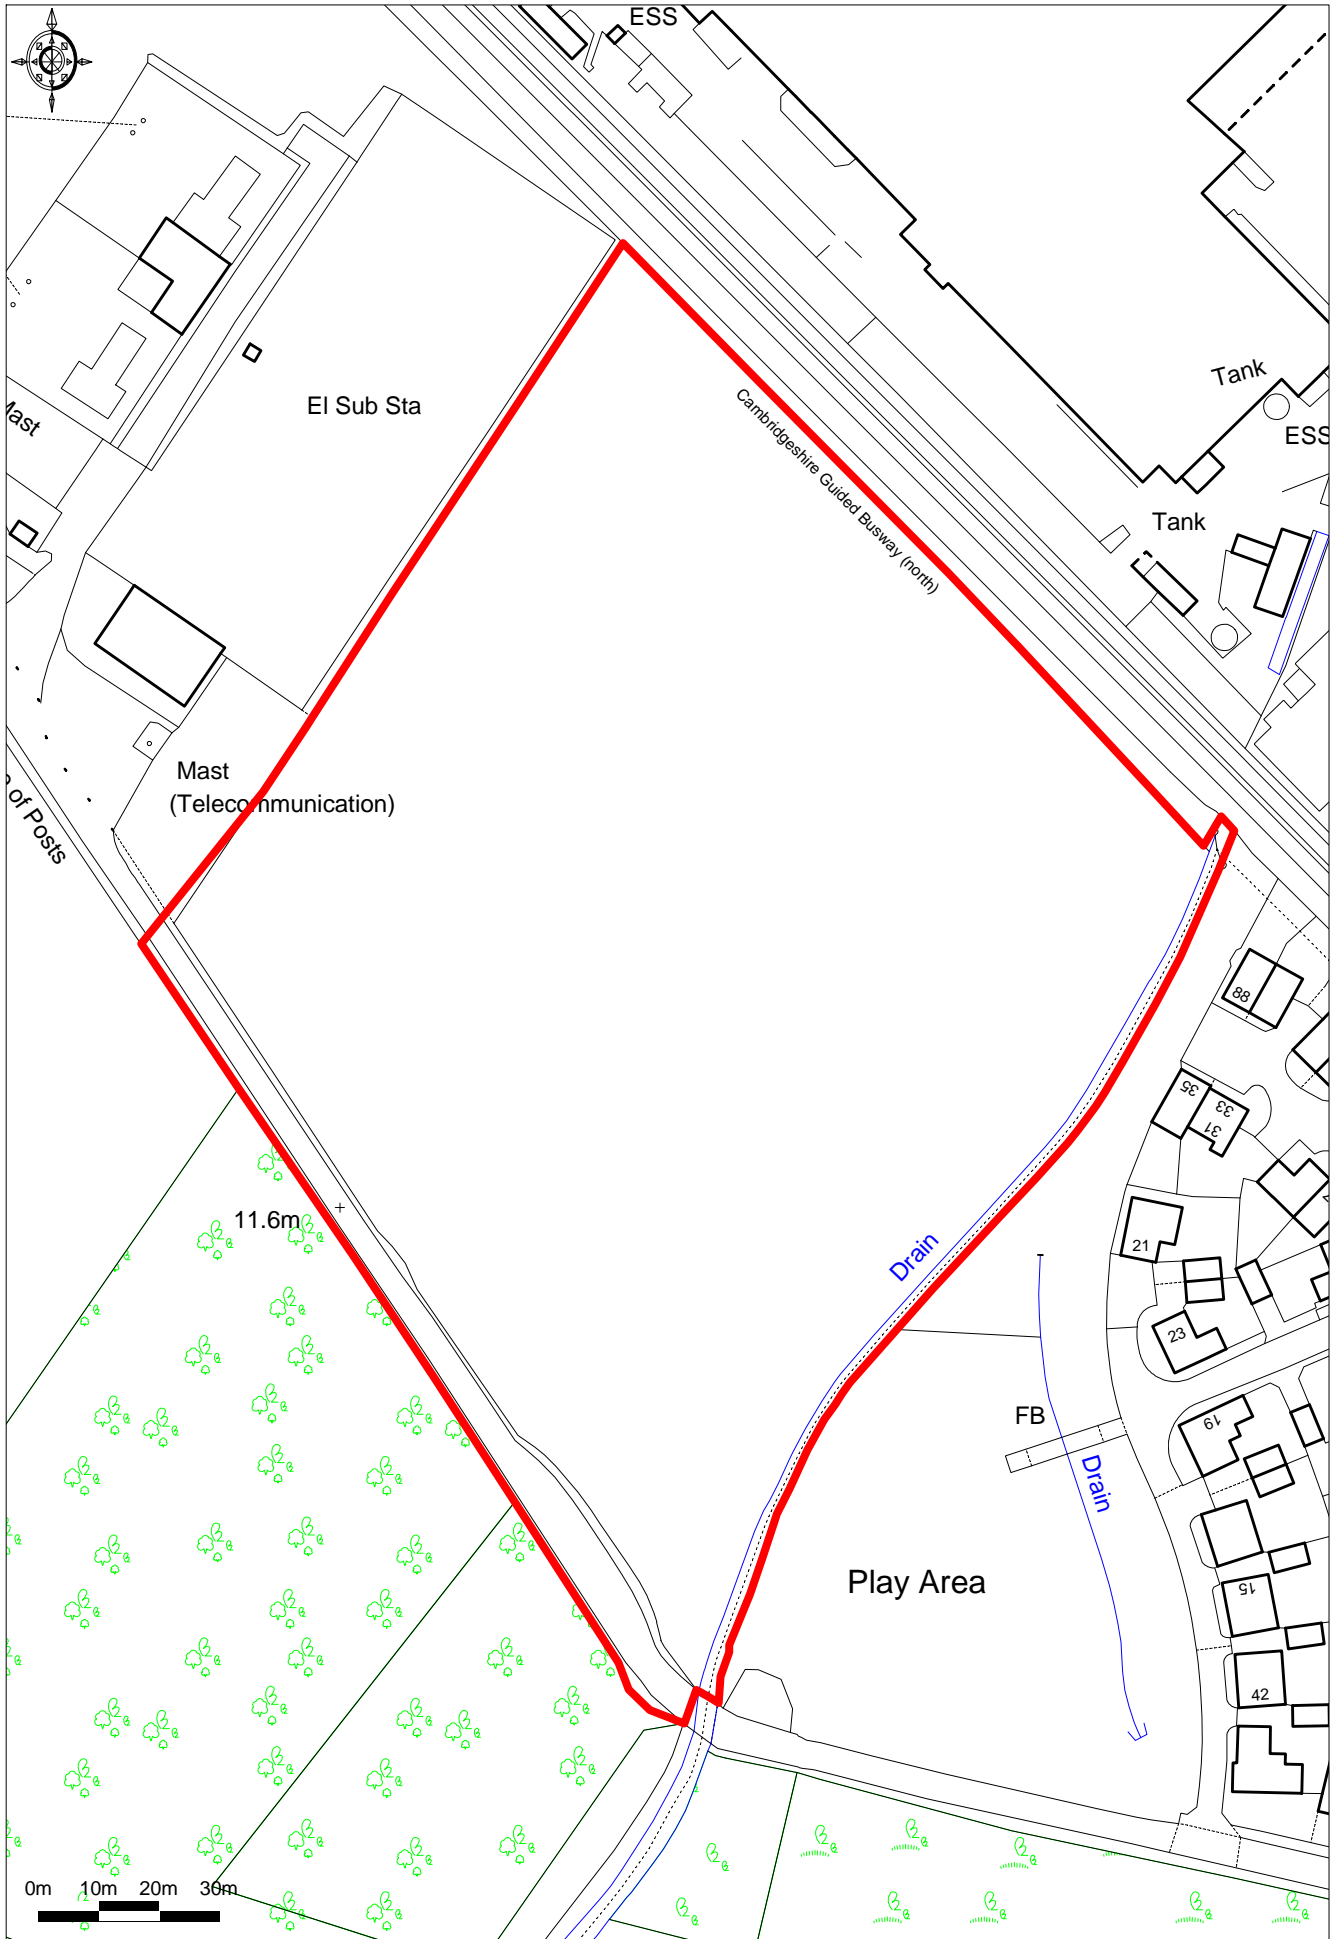

Land North-East of Villa Road, Impington