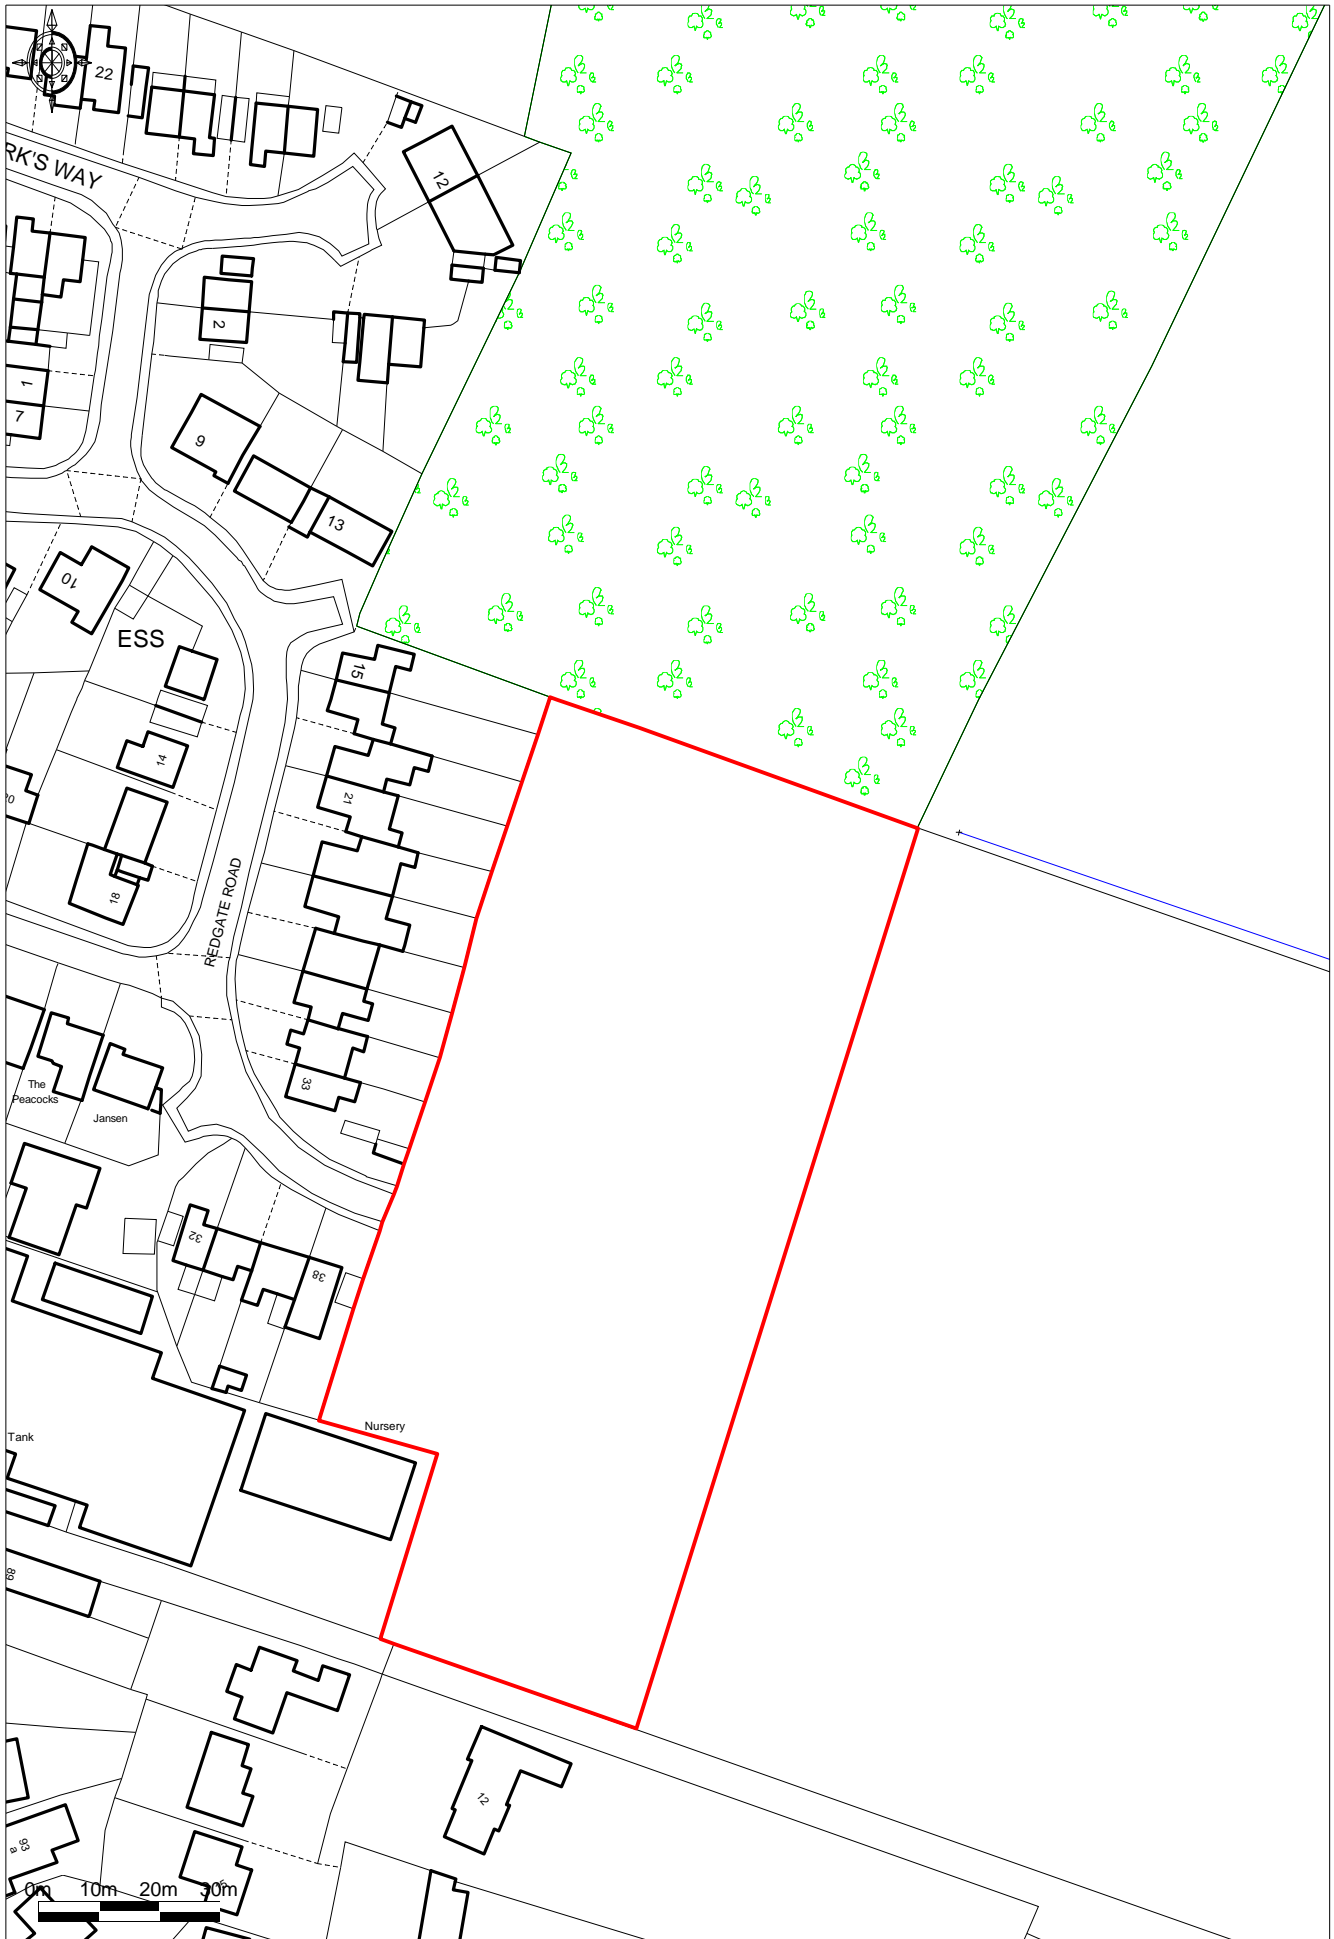

Land East of Redgate Road, Girton