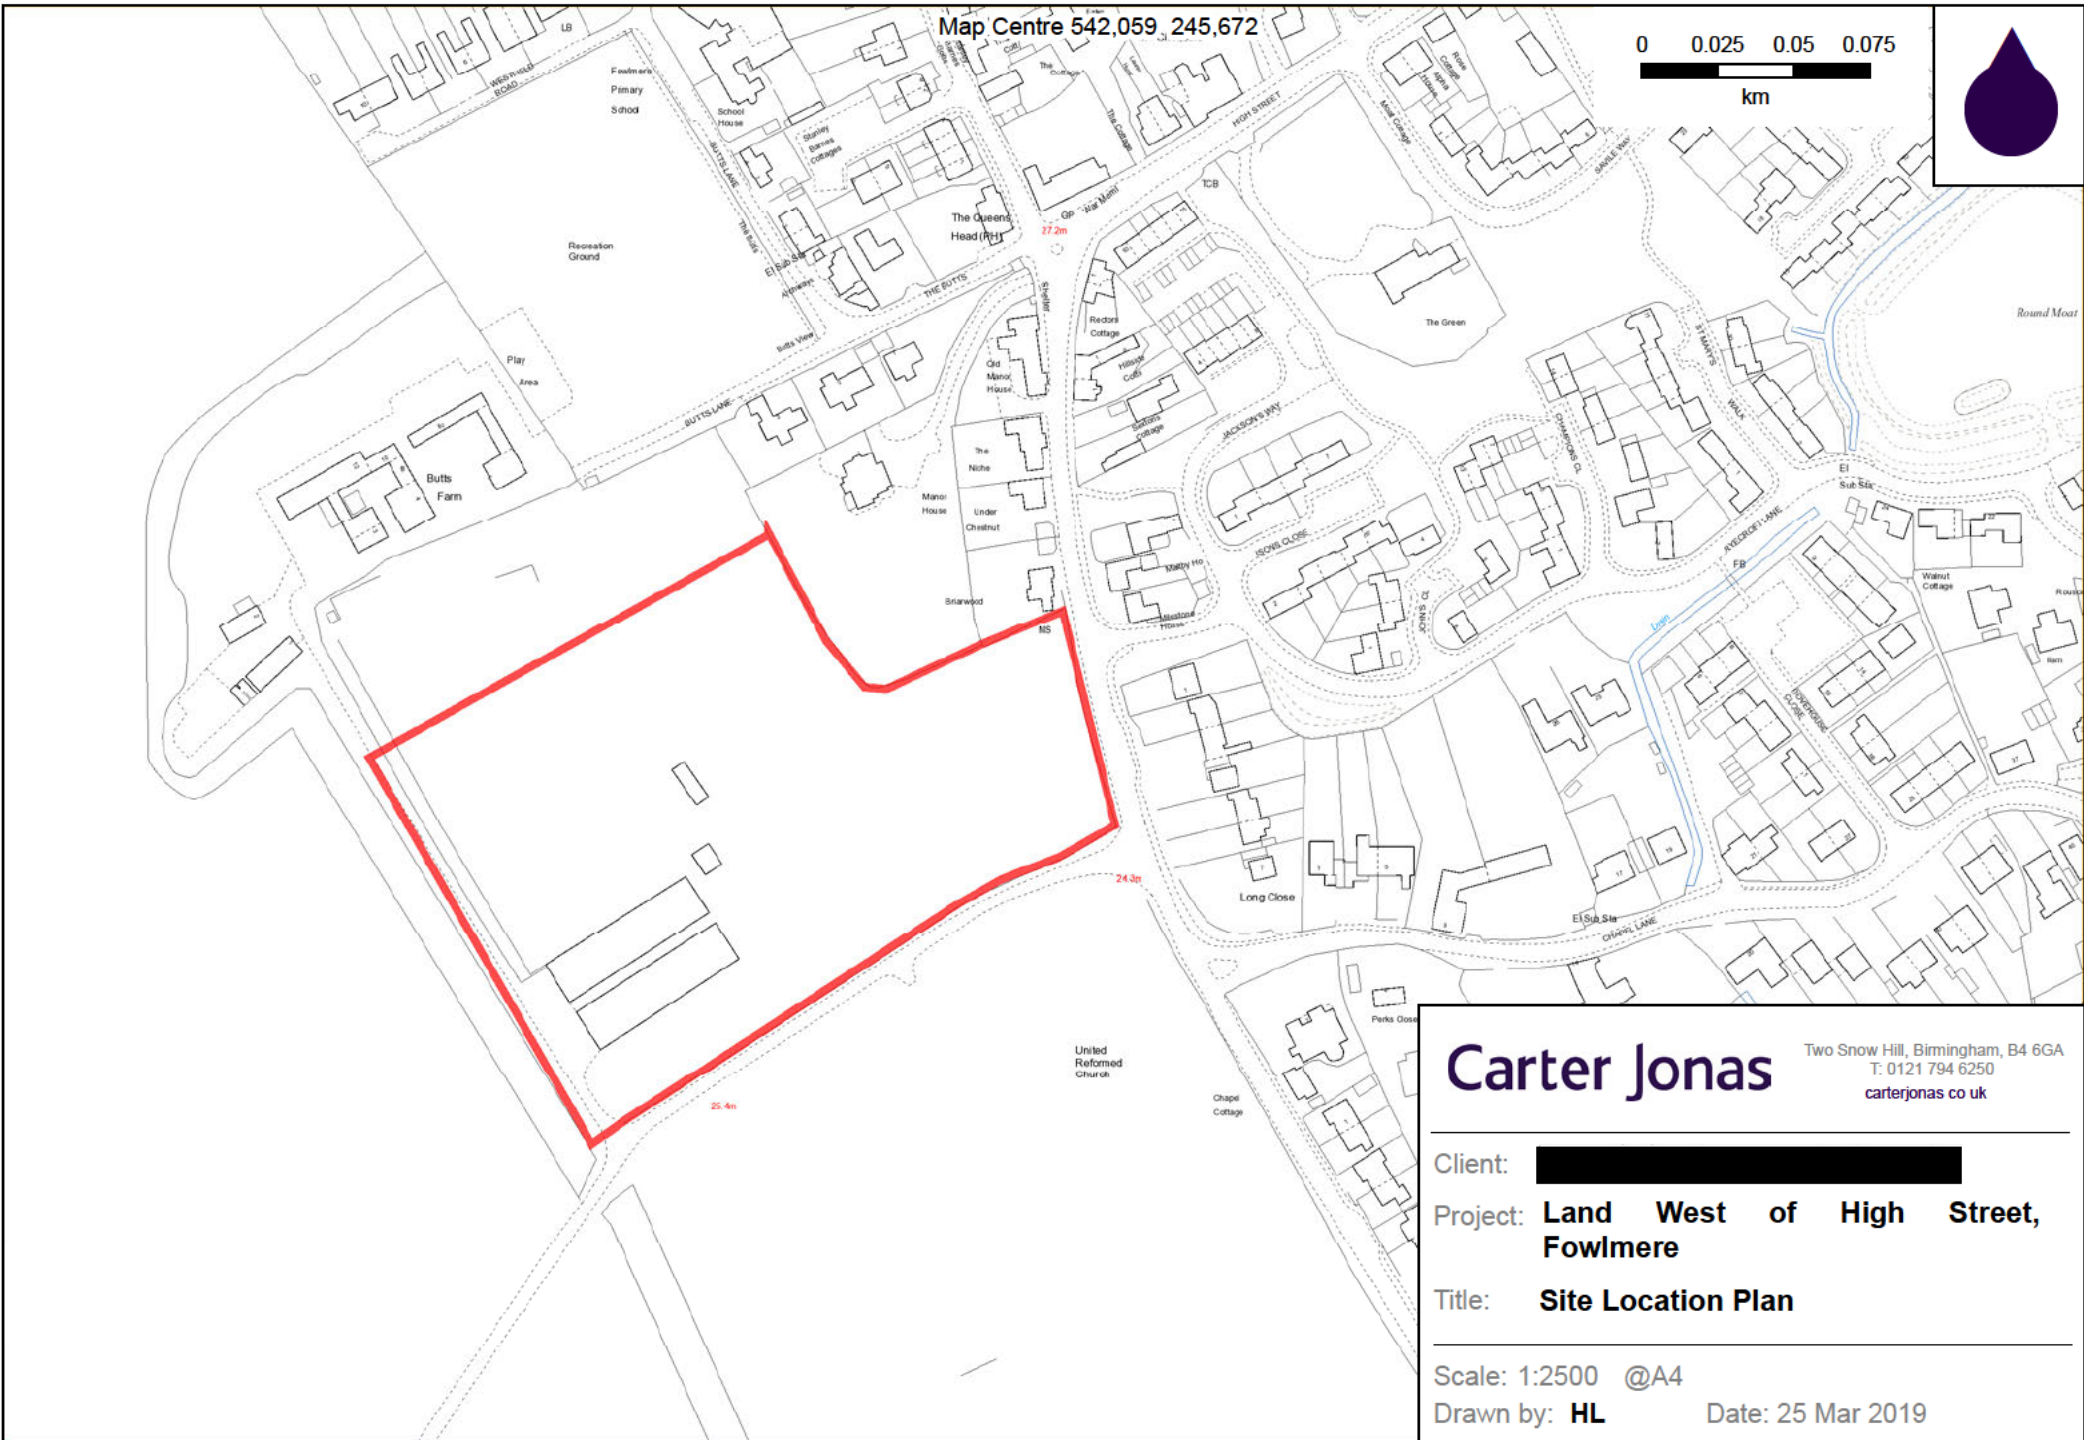

Map Centre 542,059, 245,672

Carter Jonas

Two Snow Hill, Birmingham, B4 6GA
T: 0121 794 6250
carterjonas.co.uk

Client: [REDACTED]

Project: **Land West of High Street,
Fowlmere**

Title: **Site Location Plan**

Scale: 1:2500 @A4

Drawn by: **HL**

Date: 25 Mar 2019