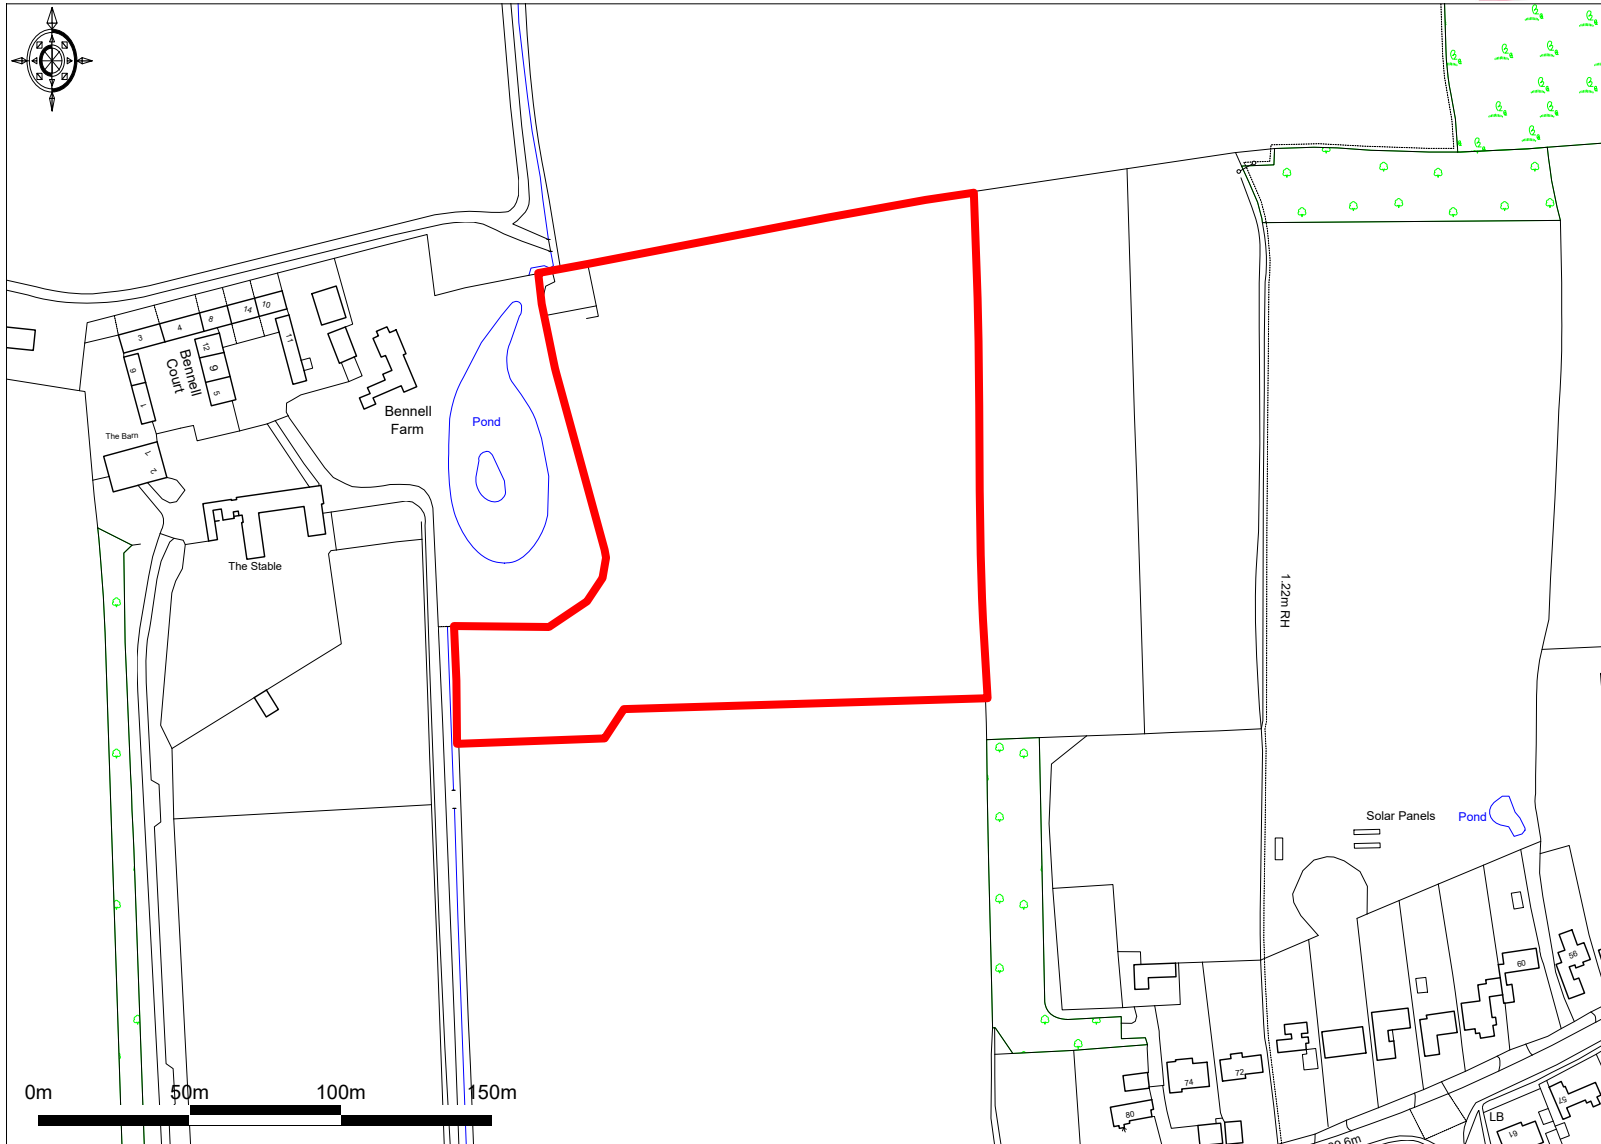

Site Location Plan - Bennell Farm North, Comberton

Ordnance Survey © Crown Copyright 2019. All rights reserved. Licence number 100022432. Plotted Scale - 1:2500