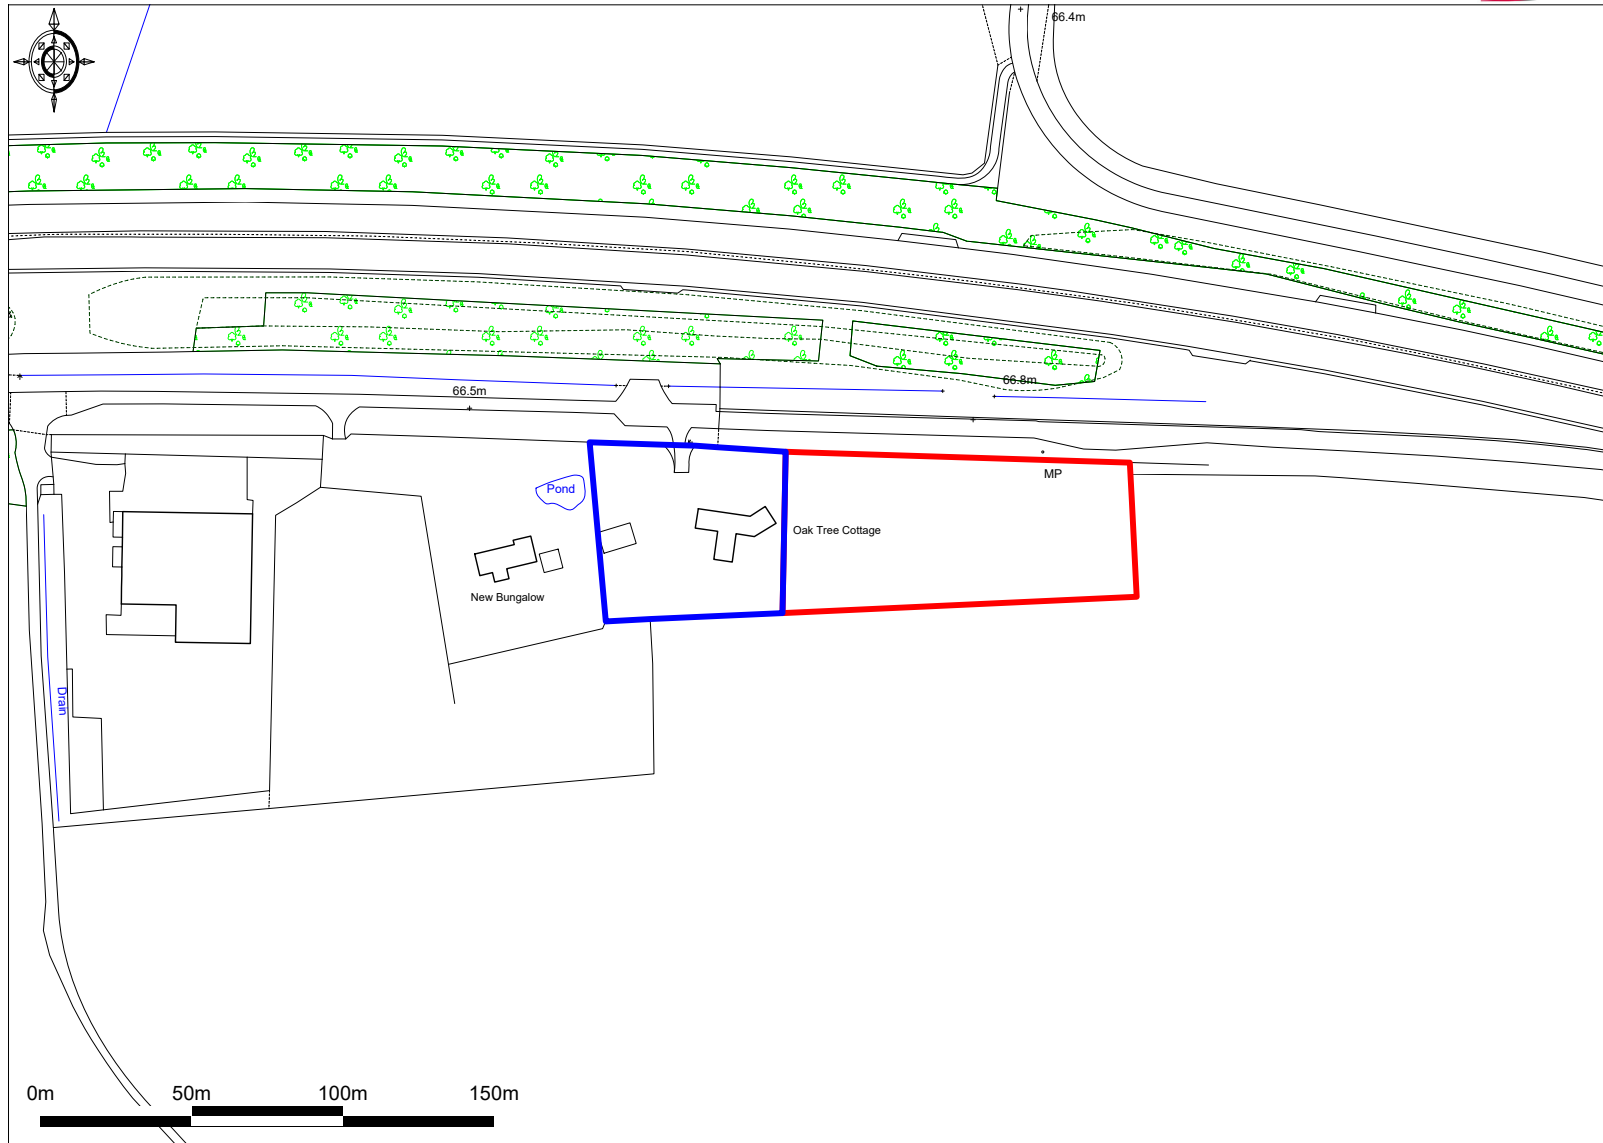

Site Location Plan

Ordnance Survey © Crown Copyright 2019. All rights reserved. Licence number 100022432. Plotted Scale - 1:2500