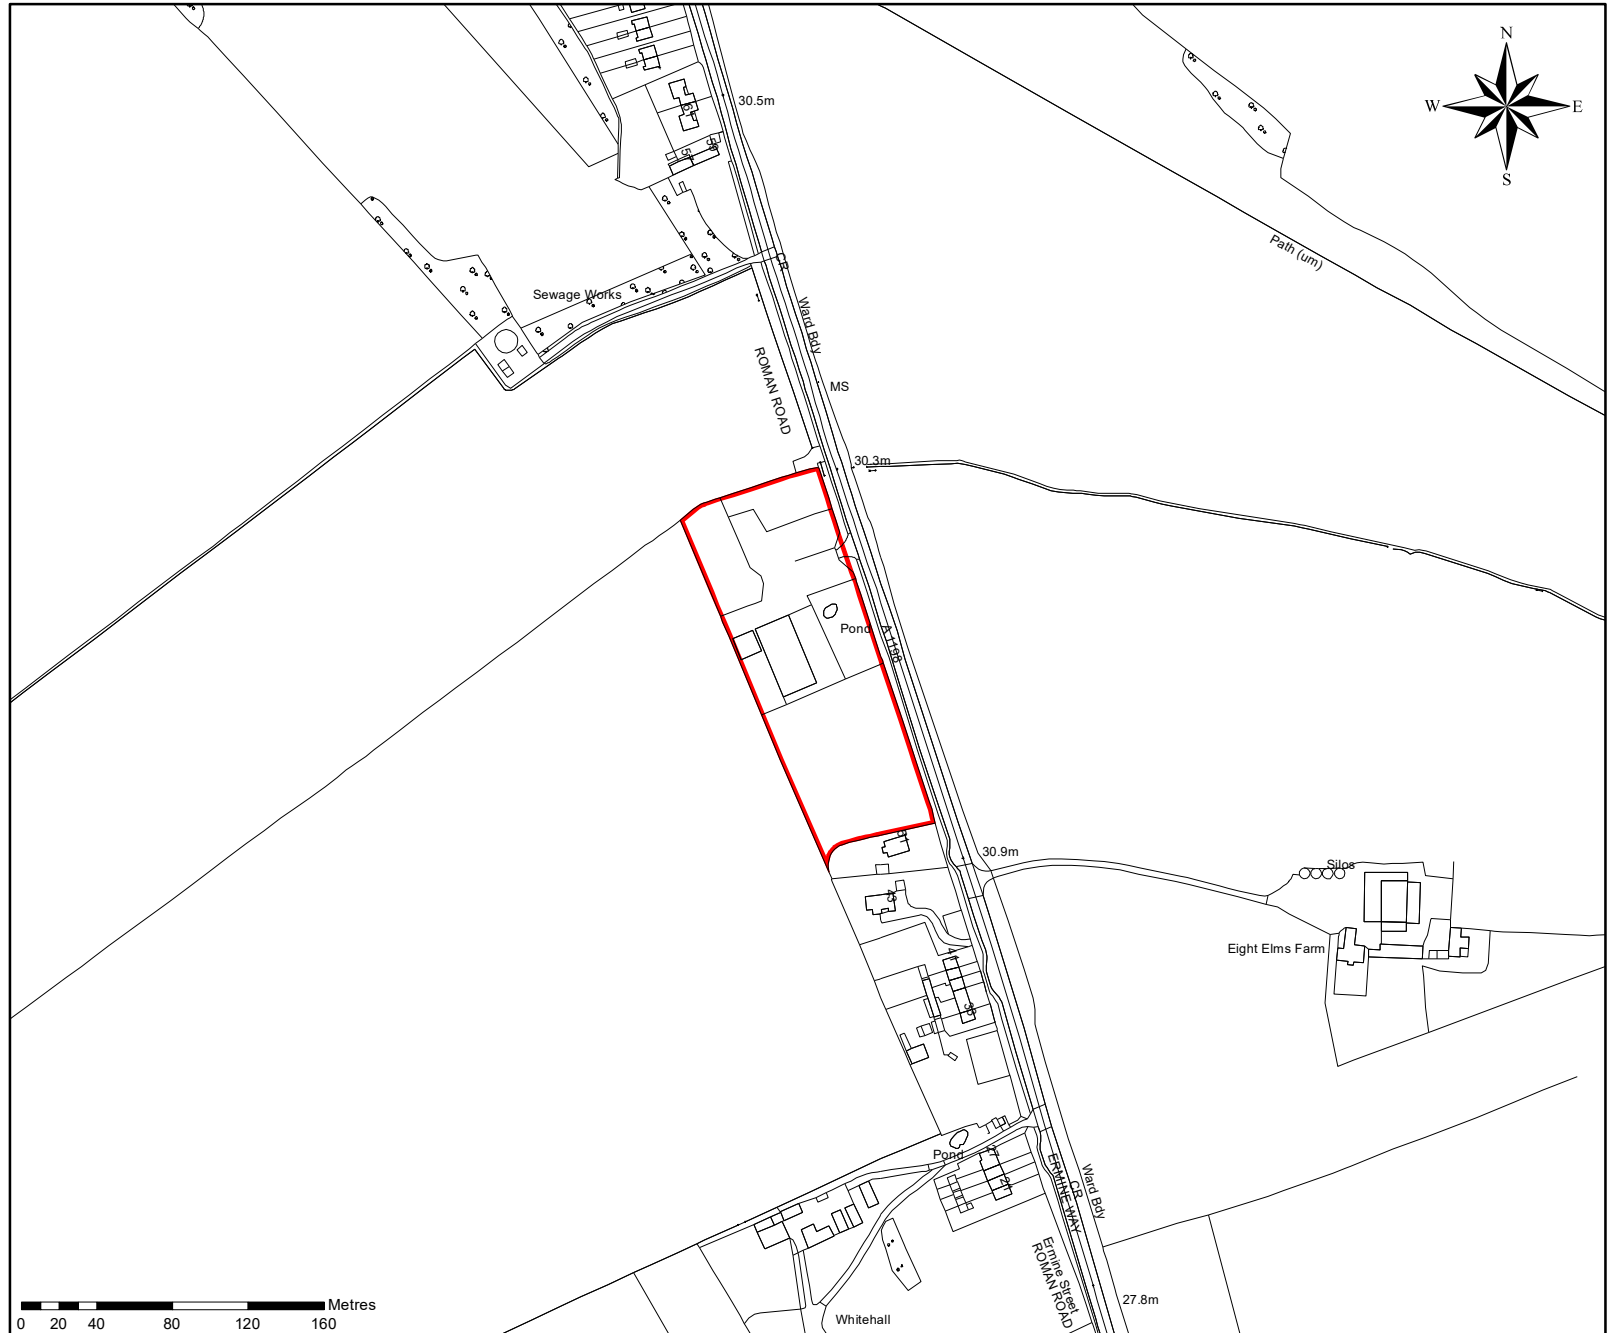

Land to the west of Ermine Way Arrington

Legend

 Site Area: 1.394ha