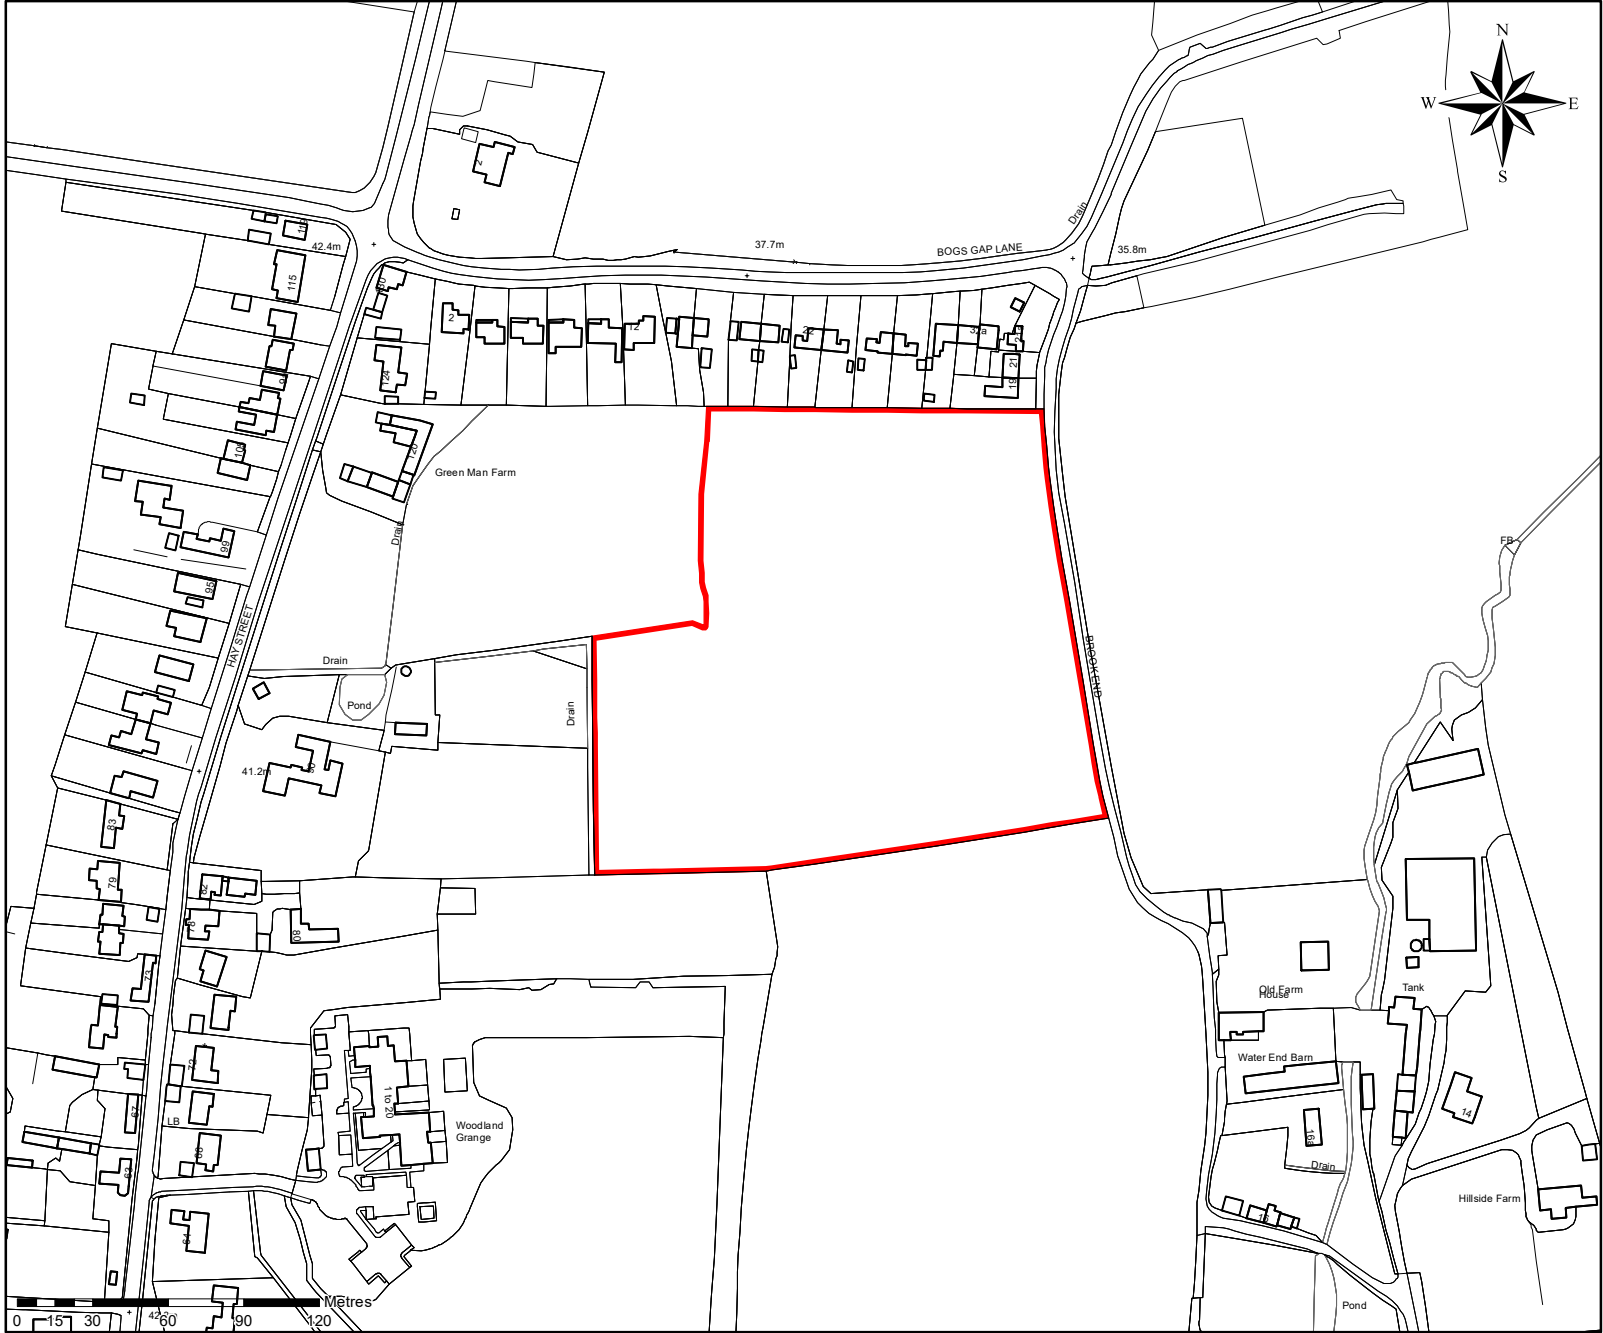

Land to the west of Brooke End Steeple Morden

Legend

Site Area: 3.016ha