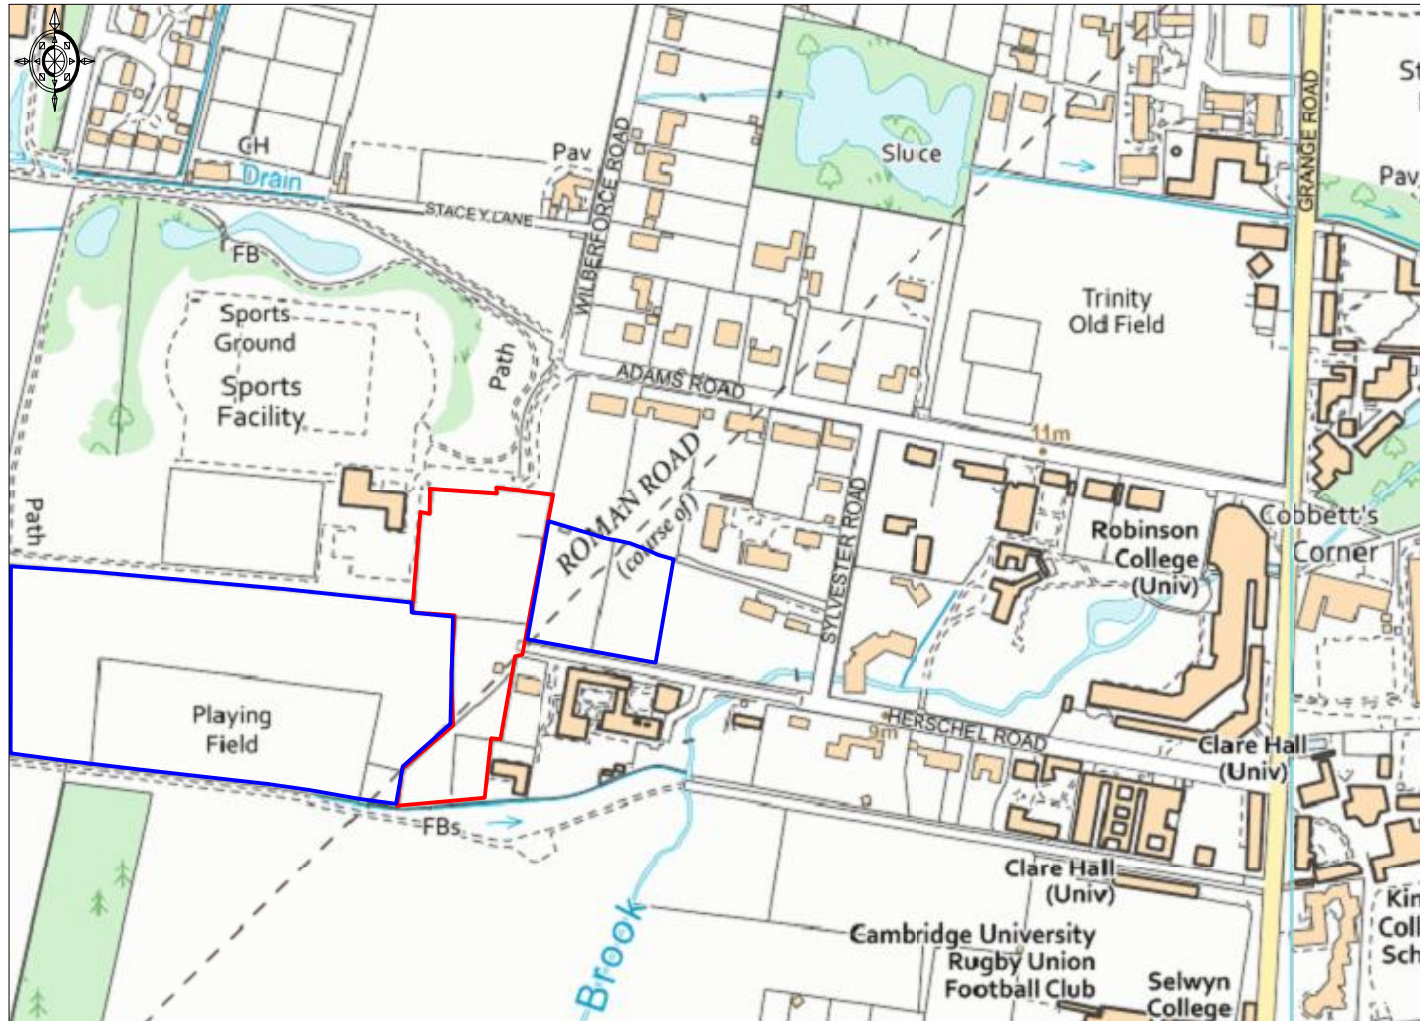

Site Location Plan - Land at Wilberforce Road, Cambridge

Ordnance Survey © Crown Copyright 2019. All rights reserved. Licence number 100022432. Plotted Scale - 1:5000